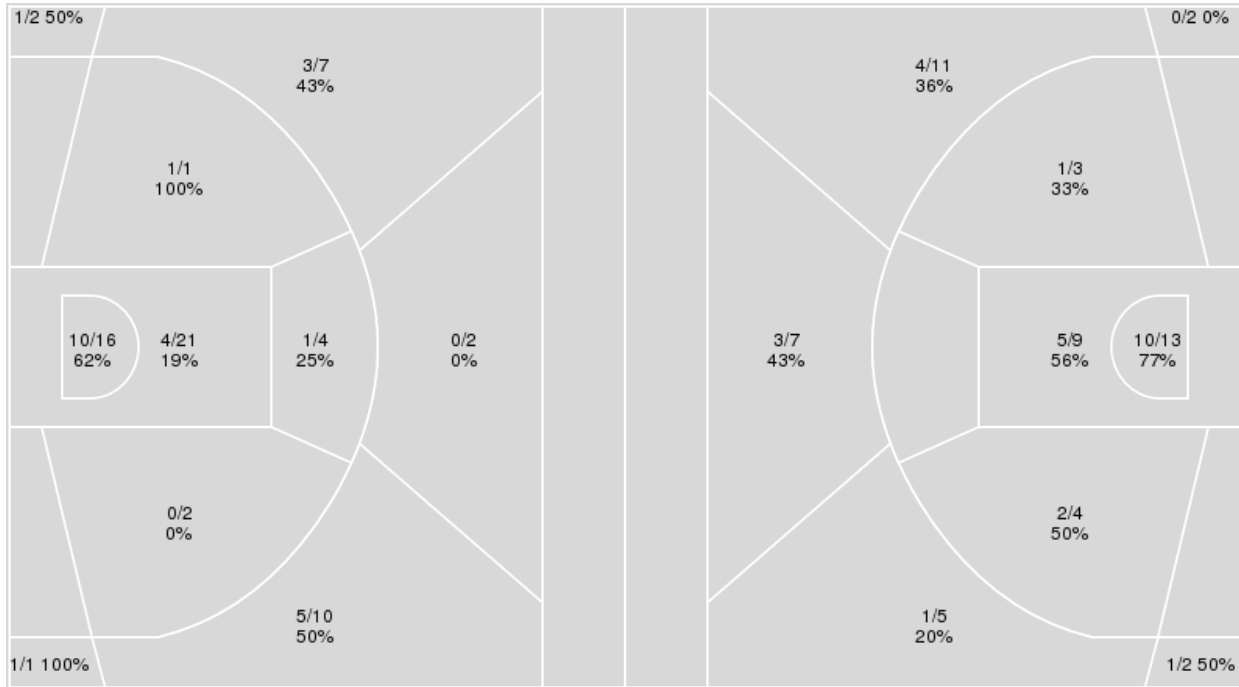

Creighton at Kansas

12/08/20 Allen Fieldhouse, Lawrence
2020-21 Men's Basketball

Game Time: 4:00 PM
Game Duration: 1:54
Attendance: 2,500

Officials: Ray Natili, John Gaffney, Brent Hampton

{ Players => 0, 1, 2, 3, 4, 10, 12, 13, 20, 24, 30, 33, 35, 44; } FG Types => All; Results => All;

{ Players => 0, 4, 5, 10, 11, 12, 13, 14, 20, 22, 23, 24, 32, 34, 41, 44, 55; } FG Types => All; Results => All;

Kansas

Creighton

Kansas	M/A	%
Field Goals	26/66	39
2 Points	16/44	36
3 Points	10/22	45
Free Throws	11/17	65

Creighton	M/A	%
Field Goals	27/56	48
2 Points	18/29	62
3 Points	9/27	33
Free Throws	9/18	50