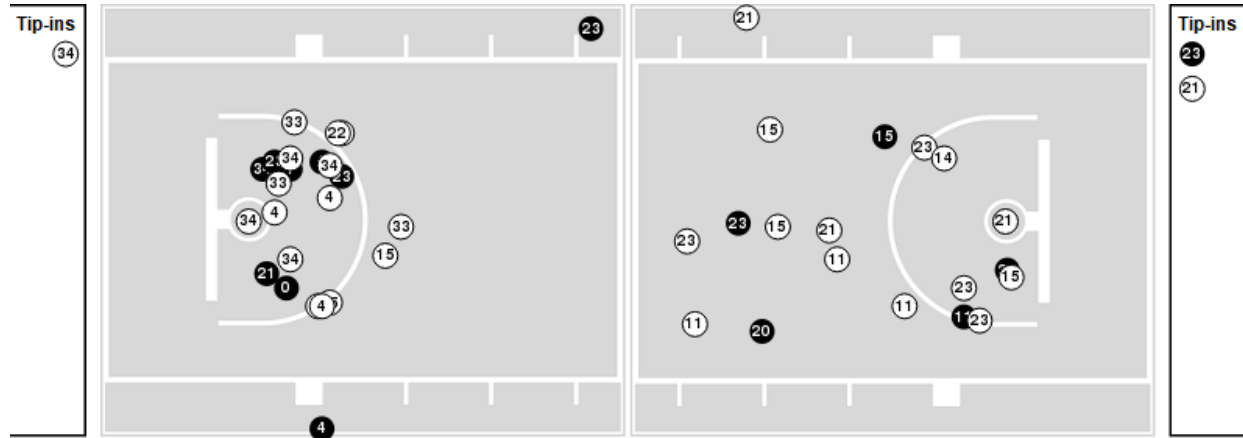

Officials: Scott Yarbrough, Tiara Cruse, Bruce Morris

Players => 0, 1, 3, 4, 10, 11, 12, 14, 15, 20, 21, 21, 22, 23, 33, 34 FG Types=>All Results=>All

New Mexico St.

All Field Goals

Blow Up Chart

● Made ○ Missed N - Player Number