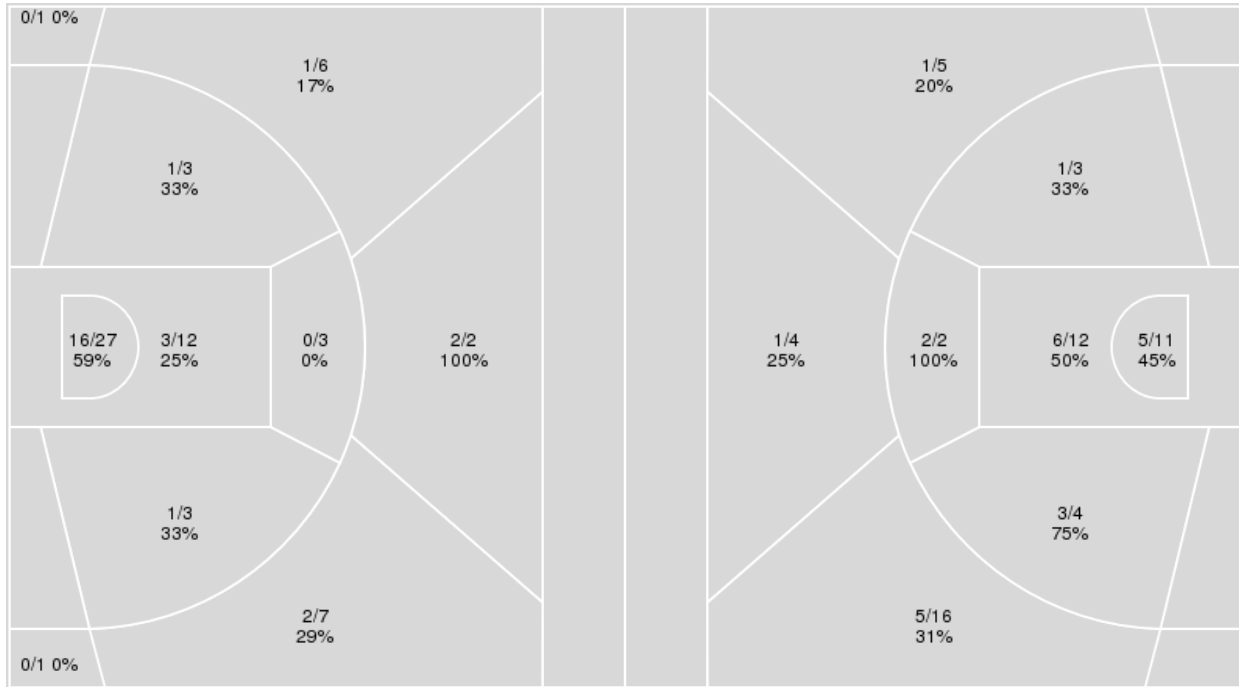

Oklahoma at Kansas

12/10/20 Allen Fieldhouse, Lawrence
2020-21 Women's Basketball

Game Time: 7:00 PM
Game Duration: 1:58
Attendance: 331

Officials:

{ Players => All; } FG Types => All; Results => All;

{ Players => 00, 1, 12, 15, 21, 22, 23, 24, 25, 30, 32, 34, 03; } FG
Types => All; Results => All;

Kansas

Oklahoma

Kansas	M/A	%
Field Goals	26/65	40
2 Points	21/48	44
3 Points	5/17	29
Free Throws	17/24	71

Oklahoma	M/A	%
Field Goals	24/57	42
2 Points	17/32	53
3 Points	7/25	28
Free Throws	9/14	64