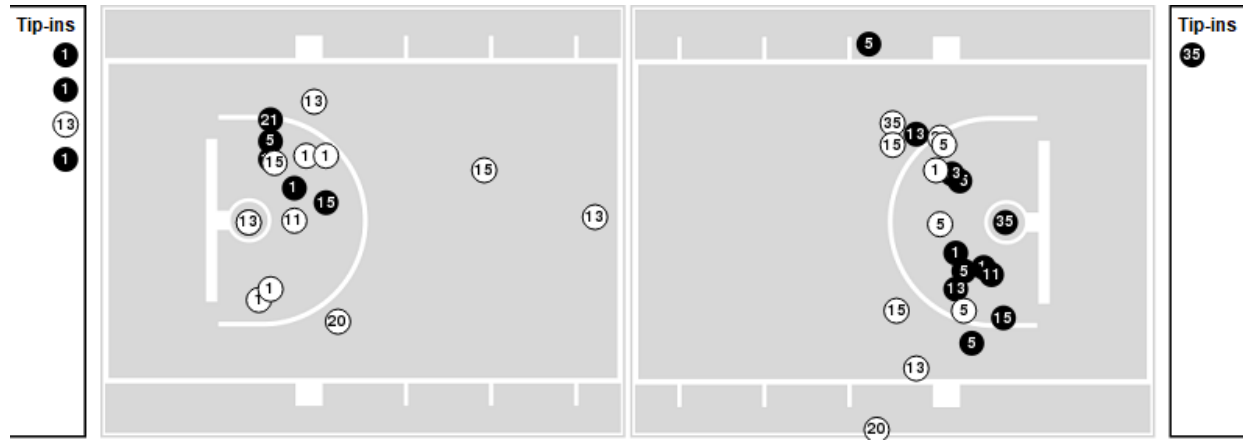

Blow Up Chart

● Made ○ Missed N - Player Number

Kansas	M/A	%
Field Goals	26/65	40
2 Points	21/48	44
3 Points	5/17	29
Free Throws	17/24	71

Kansas	M/A	%
Points in the Paint	38 (19 / 39)	49
Fast Break Points	12 (6/6)	100
Second Chance Points	18 (9/18)	50
Effective FG%	44