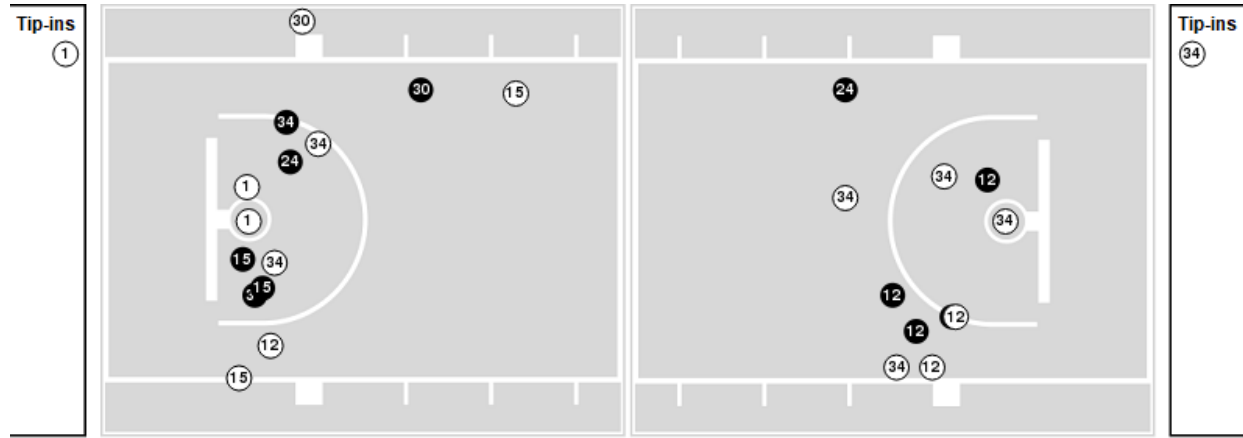

Blow Up Chart

● Made ○ Missed N - Player Number

Oklahoma	M/A	%
Field Goals	24/57	42
2 Points	17/32	53
3 Points	7/25	28
Free Throws	9/14	64

Oklahoma	M/A	%
Points in the Paint	22 (11 / 23)	48
Fast Break Points	2 (2/2)	100
Second Chance Points	6 (3/7)	43
Effective FG%	48