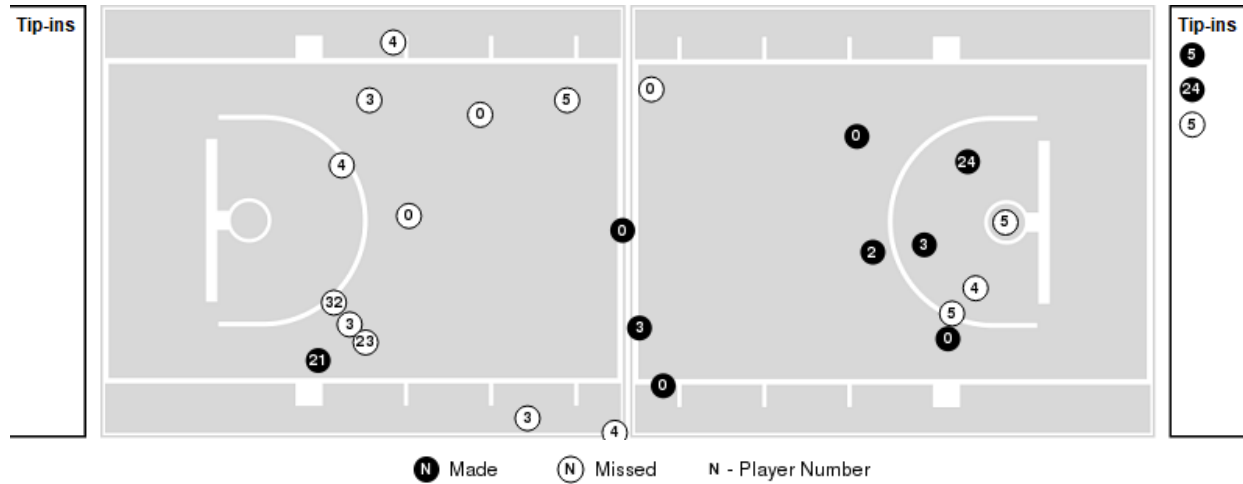

**Officials:** Tina Napier, Felicia Grinter, Gina Cross

Players => 0, 1, 2, 3, 4, 5, 12, 15, 21, 22, 23, 24, 25, 32, 40FG Types=>AllResults=>All

**Ole Miss**

**All Field Goals**

**Blow Up Chart**

Ole Miss	M/A	%
Field Goals	25/66	38
2 Points	18/43	42
3 Points	7/23	30
Free Throws	13/18	72