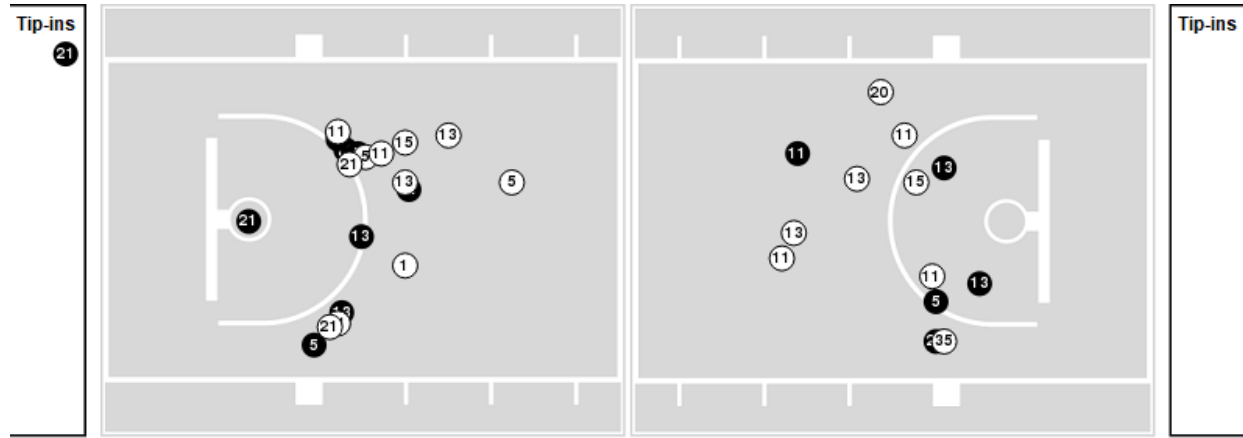

**Officials:** Tina Napier, Felicia Grinter, Gina Cross

Players => 0, 1, 4, 5, 10, 11, 12, 13, 15, 20, 21, 25, 31, 35, 45FG Types=>AllResults=>All

**Kansas**

**All Field Goals**

**Blow Up Chart**

● Made    ○ Missed    N - Player Number