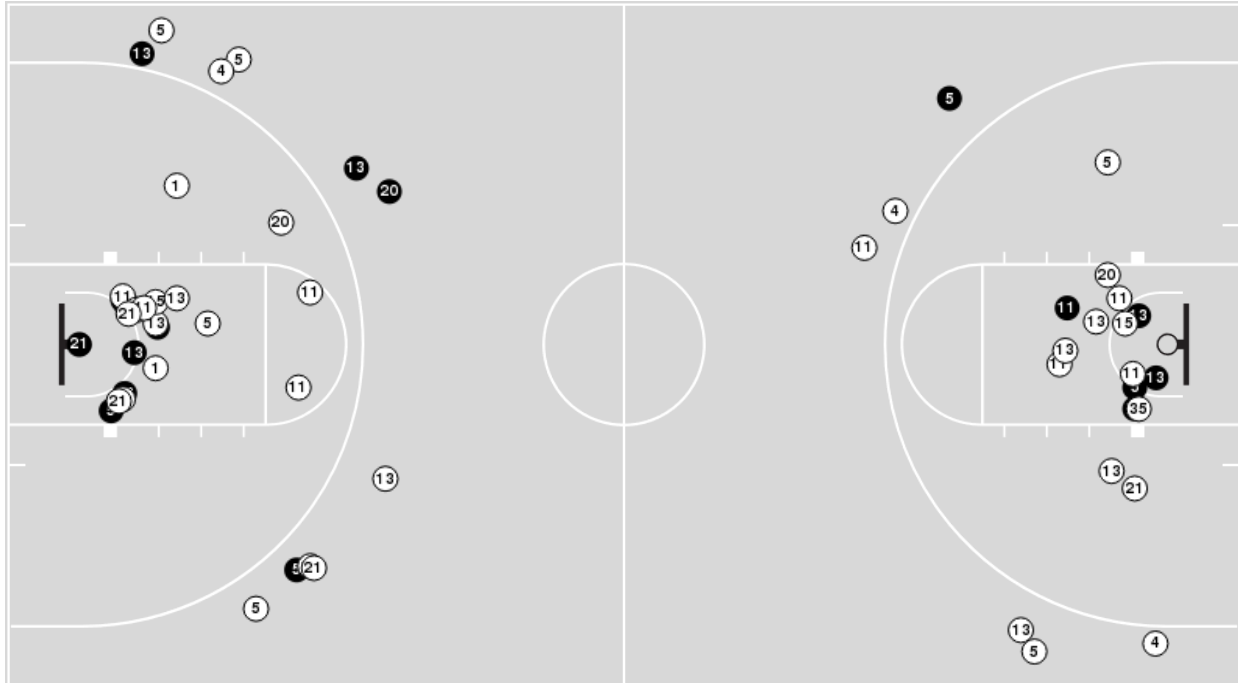

Officials: Tina Napier, Felicia Grinter, Gina Cross

Players => 0, 1, 4, 5, 10, 11, 12, 13, 15, 20, 21, 25, 31, 35, 45FG Types=>AllResults=>All

Kansas

All Field Goals