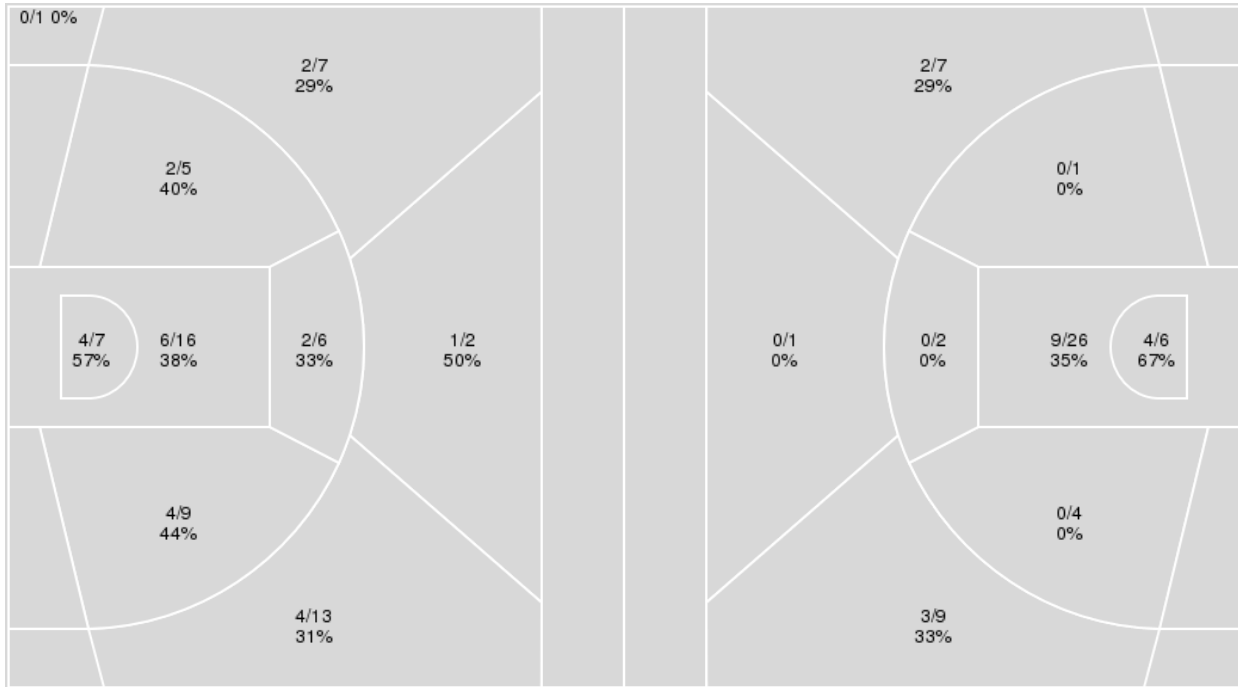

Officials: Tina Napier, Felicia Grinter, Gina Cross

{ Players => 0, 1, 2, 3, 4, 5, 12, 15, 21, 22, 23, 24, 25, 32, 40; } FG
Types => All; Results => All;

{ Players => 0, 1, 4, 5, 10, 11, 12, 13, 15, 20, 21, 25, 31, 35, 45; } FG
Types => All; Results => All;

Ole Miss

Kansas

Ole Miss	M/A	%
Field Goals	25/66	38
2 Points	18/43	42
3 Points	7/23	30
Free Throws	13/18	72

Kansas	M/A	%
Field Goals	18/56	32
2 Points	13/39	33
3 Points	5/17	29
Free Throws	12/15	80