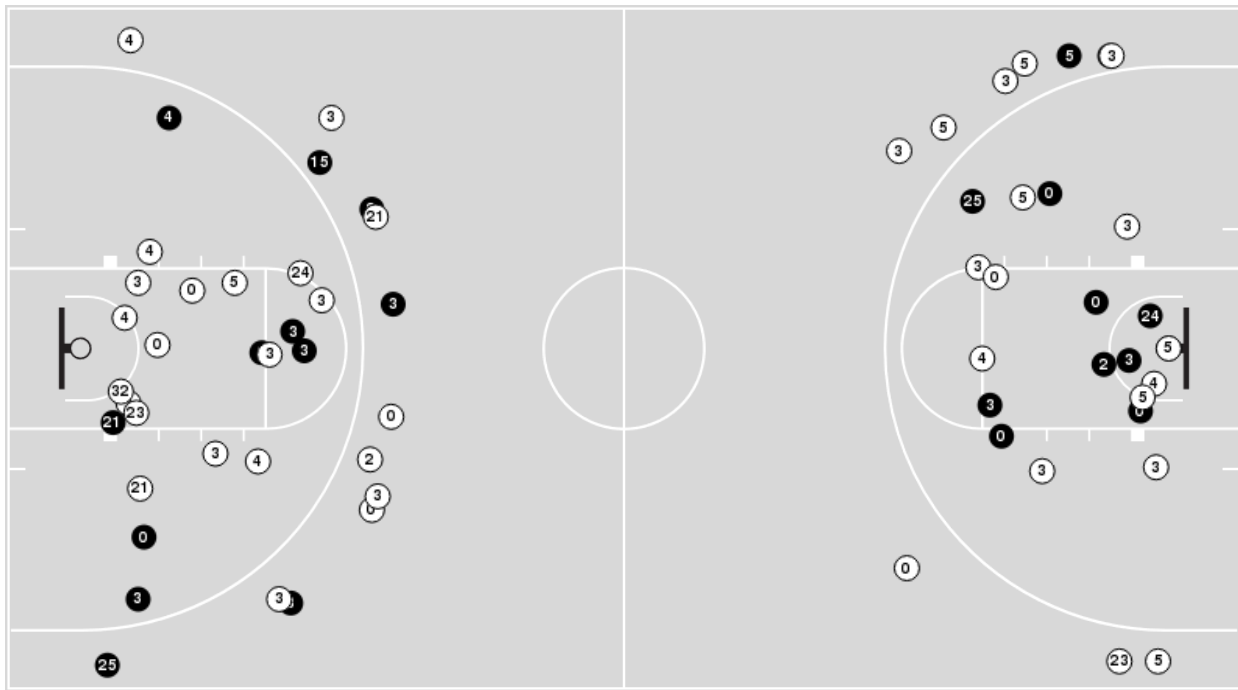

**Officials:** Tina Napier, Felicia Grinter, Gina Cross

Players => 0, 1, 2, 3, 4, 5, 12, 15, 21, 22, 23, 24, 25, 32, 40FG Types=>AllResults=>All

**Ole Miss**

**All Field Goals**

**Blow Up Chart**

Ole Miss	M/A	%
Field Goals	25/66	38
2 Points	18/43	42
3 Points	7/23	30
Free Throws	13/18	72