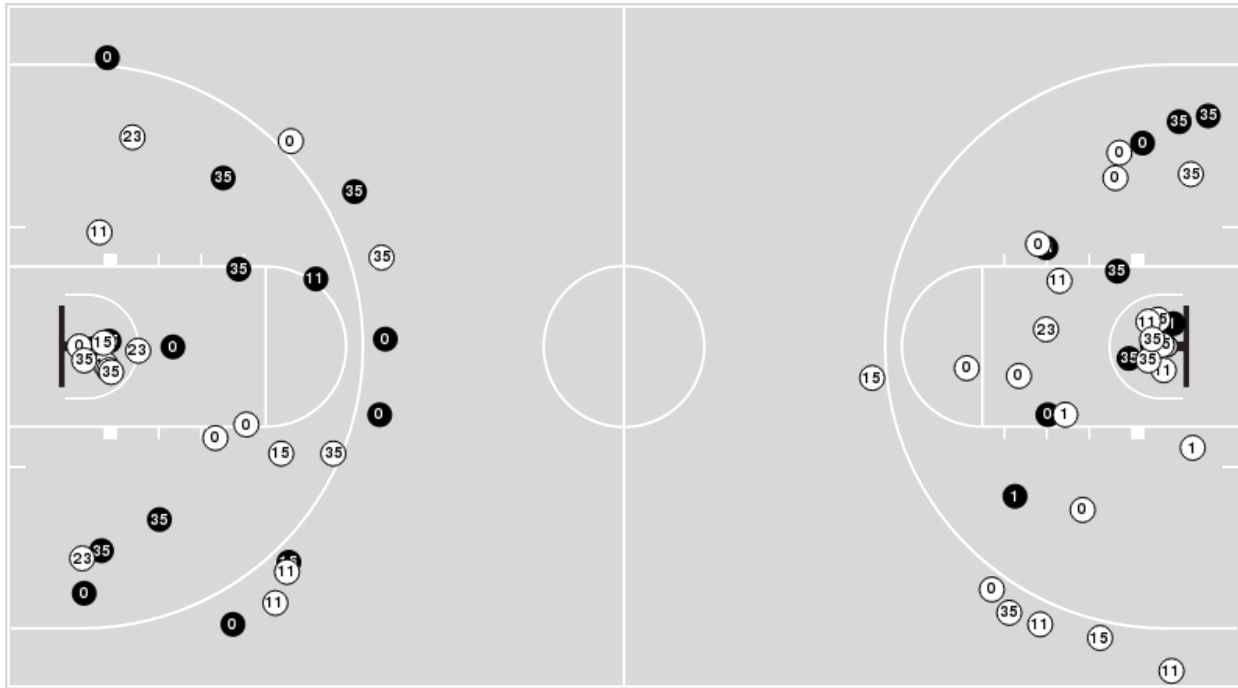

Kansas at Texas

01/14/21 Frank Erwin Center, Austin, TX
2020-21 Women's Basketball

Officials: Bryan Enterline, Greg Small, Missy Brooks

Players => 00, 1, 3, 10, 11, 15, 20, 23, 25, 31, 35, 51 FG Types=>All Results=>All

Texas

All Field Goals