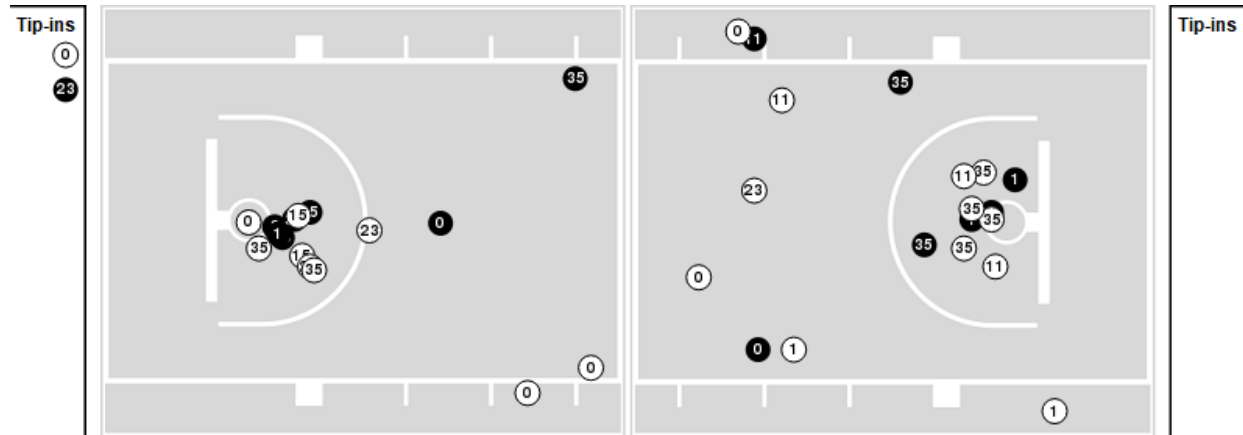

Officials: Bryan Enterline, Greg Small, Missy Brooks

Players => 00, 1, 3, 10, 11, 15, 20, 23, 25, 31, 35, 51 FG Types=>All Results=>All

Texas

All Field Goals

Blow Up Chart

● Made ○ Missed N - Player Number