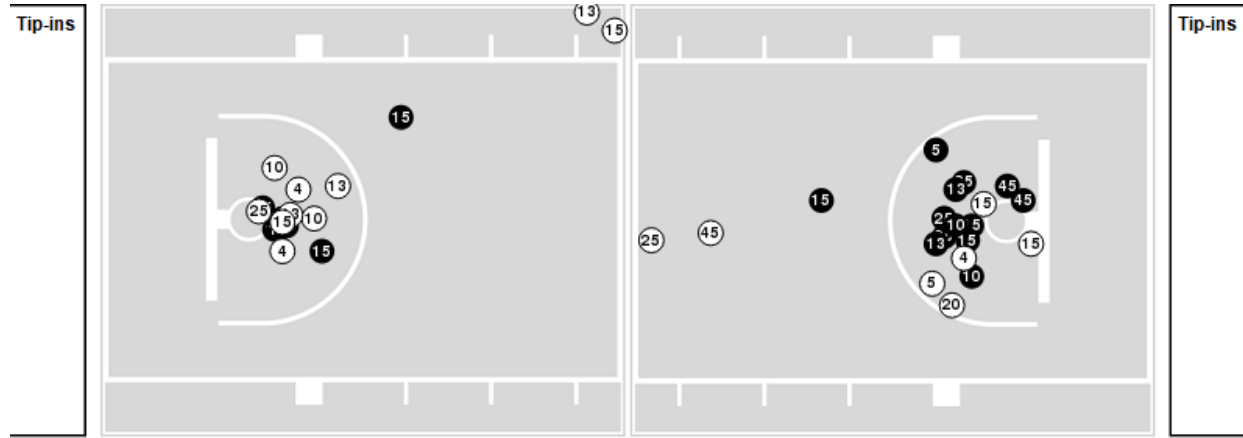

Blow Up Chart

● Made ○ Missed N - Player Number

Kansas	M/A	%
Field Goals	31/64	48
2 Points	24/45	53
3 Points	7/19	37
Free Throws	3/6	50

Kansas	M/A	%
Points in the Paint	46 (23 / 38)	61
Fast Break Points	10 (4/4)	100
Second Chance Points	11 (4/7)	57
Effective FG%	54