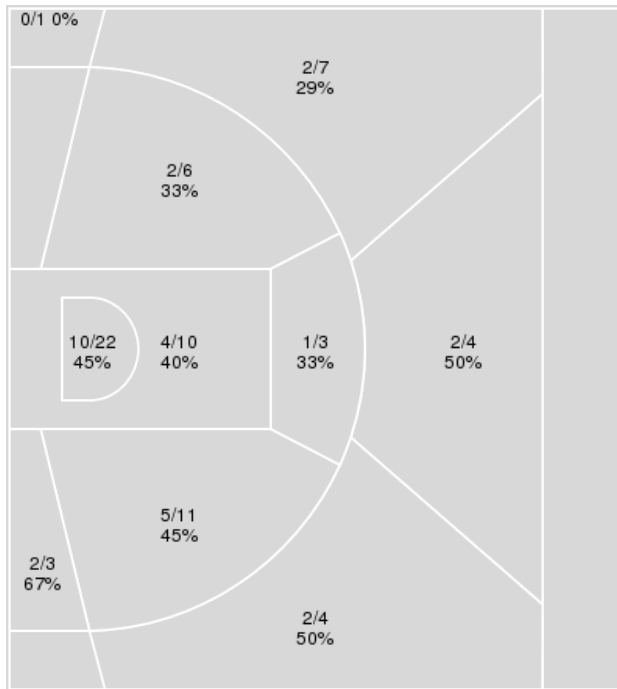

Kansas at Texas

01/14/21 Frank Erwin Center, Austin, TX
2020-21 Women's Basketball

Officials: Bryan Enterline, Greg Small, Missy Brooks

{ Players => 00, 1, 3, 10, 11, 15, 20, 23, 25, 31, 35, 51; } FG Types => All; Results => All;

{ Players => 0, 1, 4, 5, 10, 11, 12, 13, 15, 20, 21, 25, 31, 35, 45; } FG Types => All; Results => All;

Texas