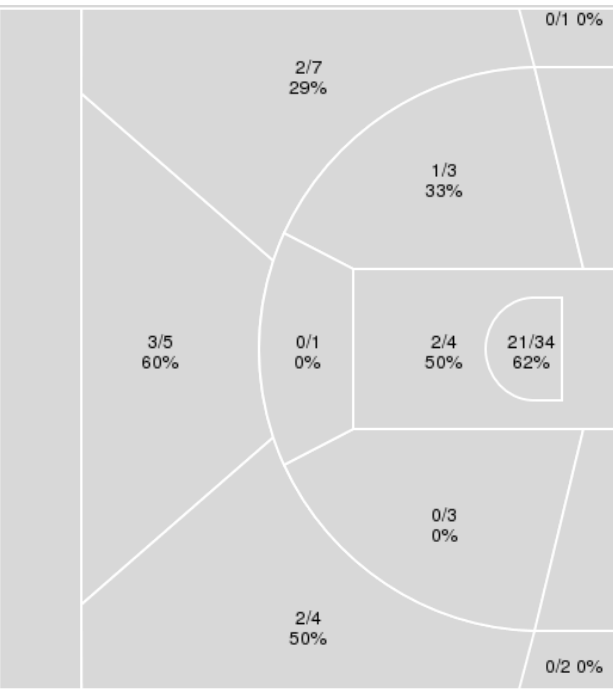

Kansas

Texas	M/A	%
Field Goals	30/71	42
2 Points	24/55	44
3 Points	6/16	38
Free Throws	13/16	81

Kansas	M/A	%
Field Goals	31/64	48
2 Points	24/45	53
3 Points	7/19	37
Free Throws	3/6	50