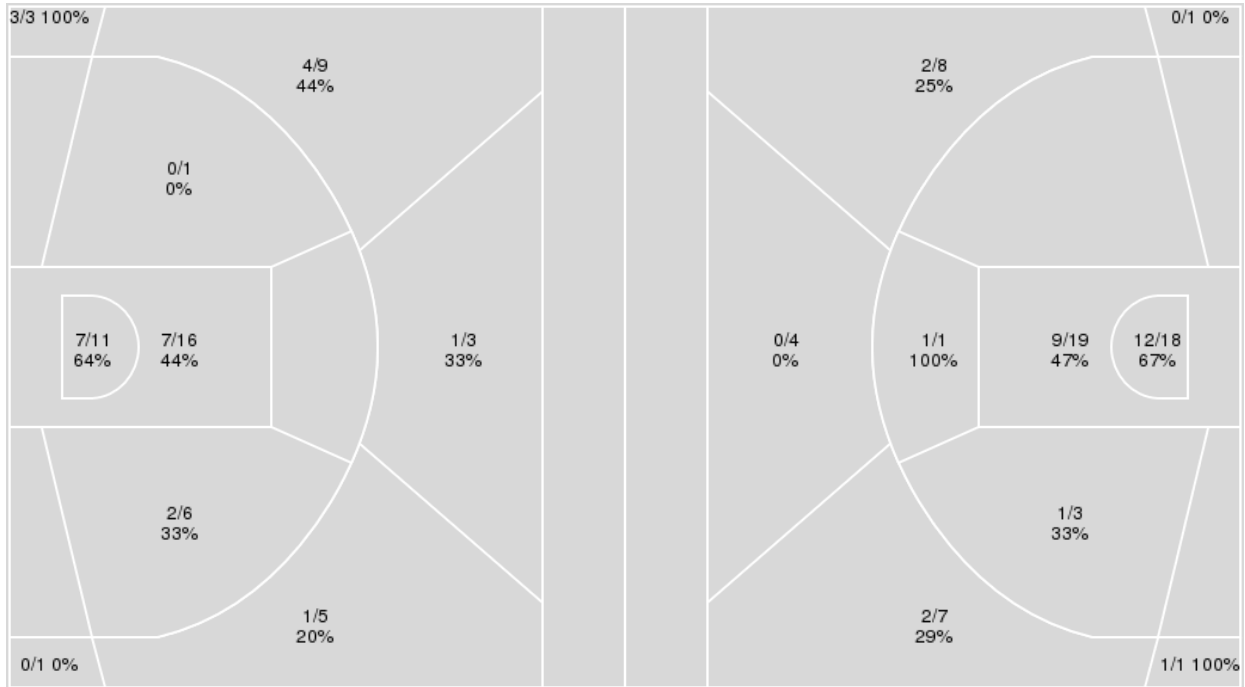

Officials: Gary Maxwell, Mike Roberts, Bert Smith

{ Players => 0, 1, 2, 4, 5, 12, 13, 14, 15, 20, 21, 22, 25, 31, 35, 42, 55; }
FG Types => All; Results => All;

{ Players => 00, 1, 2, 3, 4, 10, 12, 13, 20, 24, 30, 33, 35, 44; } FG
Types => All; Results => All;

Oklahoma State

Kansas

Oklahoma State	M/A	%
Field Goals	25/55	45
2 Points	16/34	47
3 Points	9/21	43
Free Throws	16/20	80

Kansas	M/A	%
Field Goals	28/62	45
2 Points	23/41	56
3 Points	5/21	24
Free Throws	9/9	100