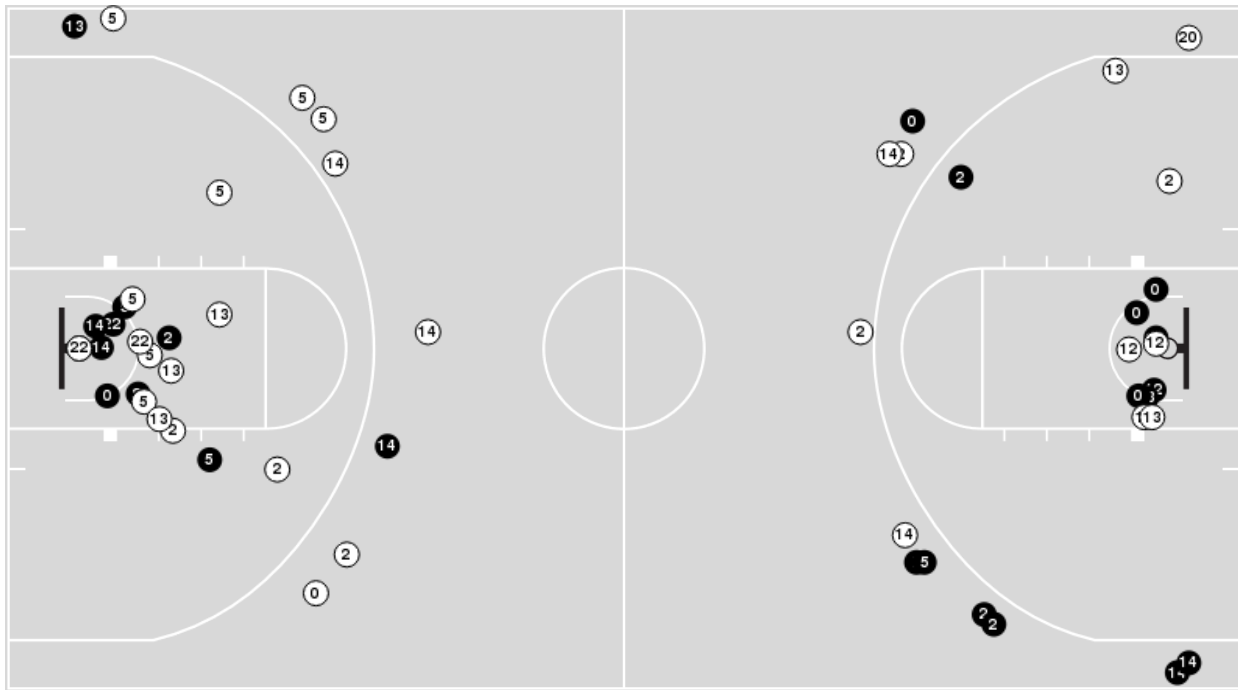

Officials: Gary Maxwell, Mike Roberts, Bert Smith

Players => 0, 1, 2, 4, 5, 12, 13, 14, 15, 20, 21, 22, 25, 31, 35, 42, 55FG Types=>AllResults=>All

Oklahoma State

All Field Goals