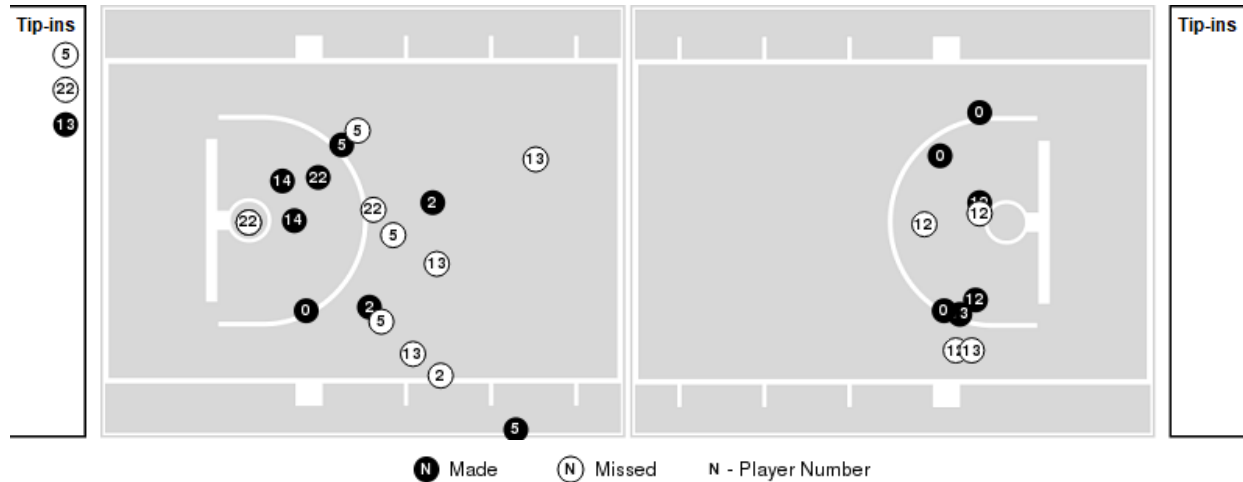

Blow Up Chart

Oklahoma State	M/A	%
Field Goals	25/55	45
2 Points	16/34	47
3 Points	9/21	43
Free Throws	16/20	80

Oklahoma State	M/A	%
Points in the Paint	28 (14 / 27)	52
Fast Break Points	37 (21/22)	95
Second Chance Points	6 (3/8)	38
Effective FG%	54