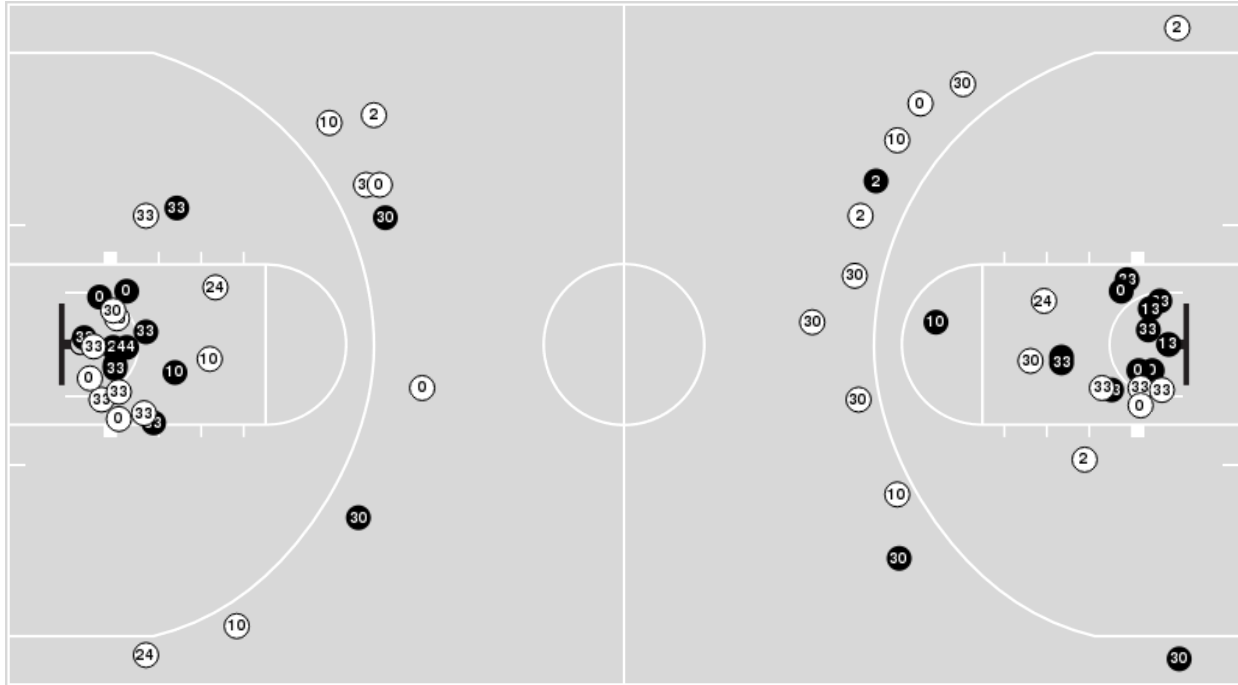

Players => 00, 1, 2, 3, 4, 10, 12, 13, 20, 24, 30, 33, 35, 44FG Types=>AllResults=>All

Kansas

All Field Goals