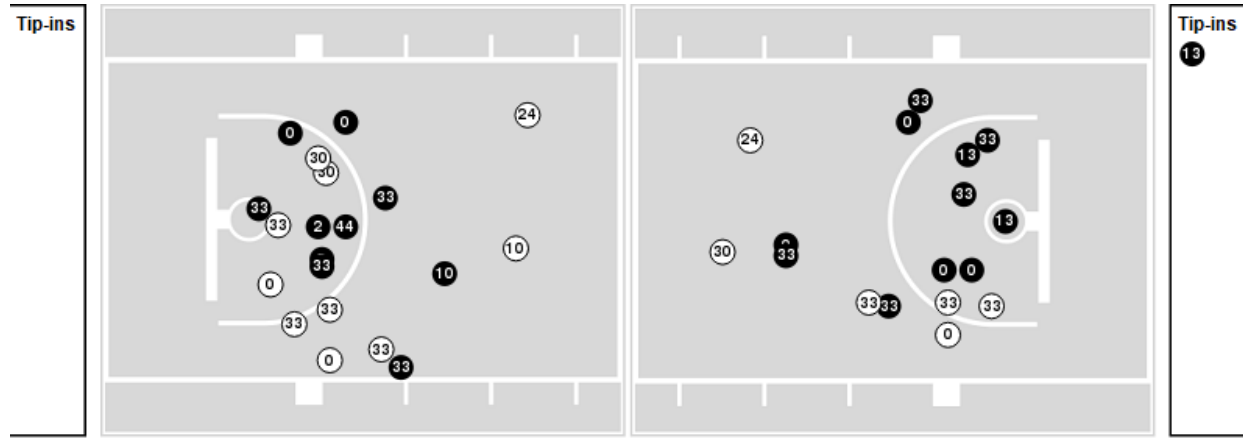

Blow Up Chart

● Made   ○ Missed   N - Player Number

Kansas	M/A	%
Field Goals	28/62	45
2 Points	23/41	56
3 Points	5/21	24
Free Throws	9/9	100

Kansas	M/A	%
Points in the Paint	42 (21 / 37)	57
Fast Break Points	8 (5/5)	100
Second Chance Points	6 (3/10)	30
Effective FG%	49