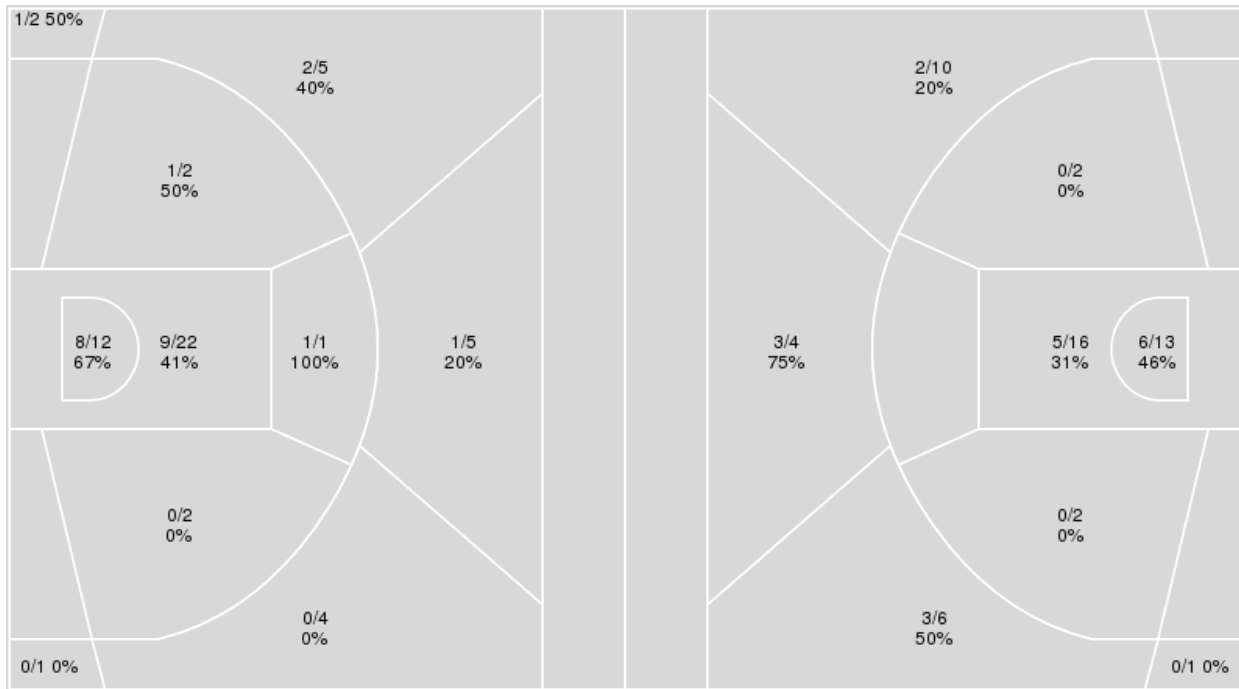

TCU at Kansas

01/28/21 Allen Fieldhouse, Lawrence
2020-21 Men's Basketball

Game Time: 7:00 PM
Game Duration: 1:56
Attendance: 2,500

Officials: Doug Sirmons, Roger Ayers, Larry Spaulding

{ Players => 0, 1, 2, 3, 4, 10, 12, 13, 20, 24, 30, 33, 35, 44; } FG Types => All; Results => All;

{ Players => 0, 1, 2, 3, 4, 5, 10, 11, 13, 15, 21, 22, 23, 30, 31, 34; } FG Types => All; Results => All;

Kansas

TCU

Kansas	M/A	%
Field Goals	23/56	41
2 Points	19/39	49
3 Points	4/17	24
Free Throws	9/16	56

TCU	M/A	%
Field Goals	19/54	35
2 Points	11/33	33
3 Points	8/21	38
Free Throws	5/11	45