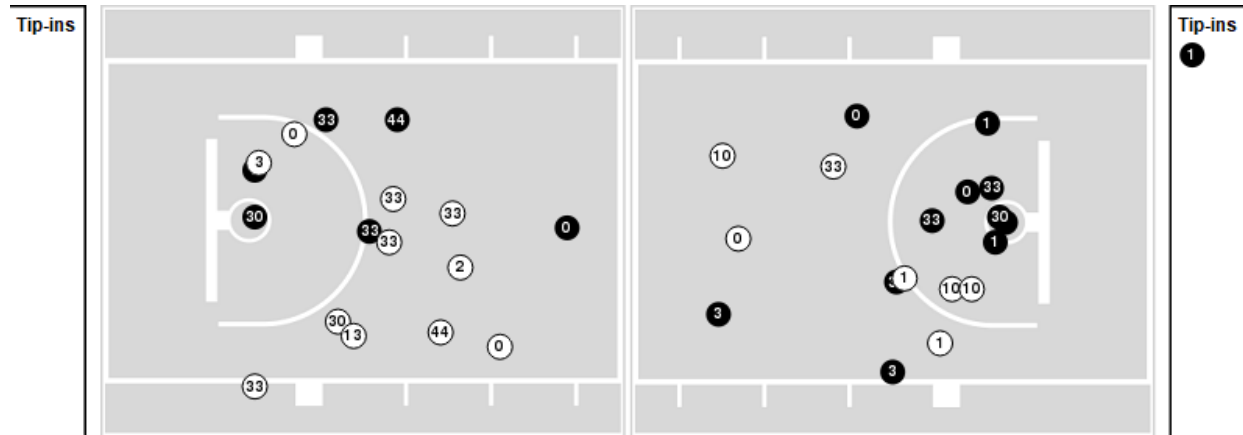

Blow Up Chart

● Made ○ Missed N - Player Number

Kansas	M/A	%
Field Goals	23/56	41
2 Points	19/39	49
3 Points	4/17	24
Free Throws	9/16	56

Kansas	M/A	%
Points in the Paint	34 (17 / 34)	50
Fast Break Points	3 (2/3)	67
Second Chance Points	9 (4/7)	57
Effective FG%	45