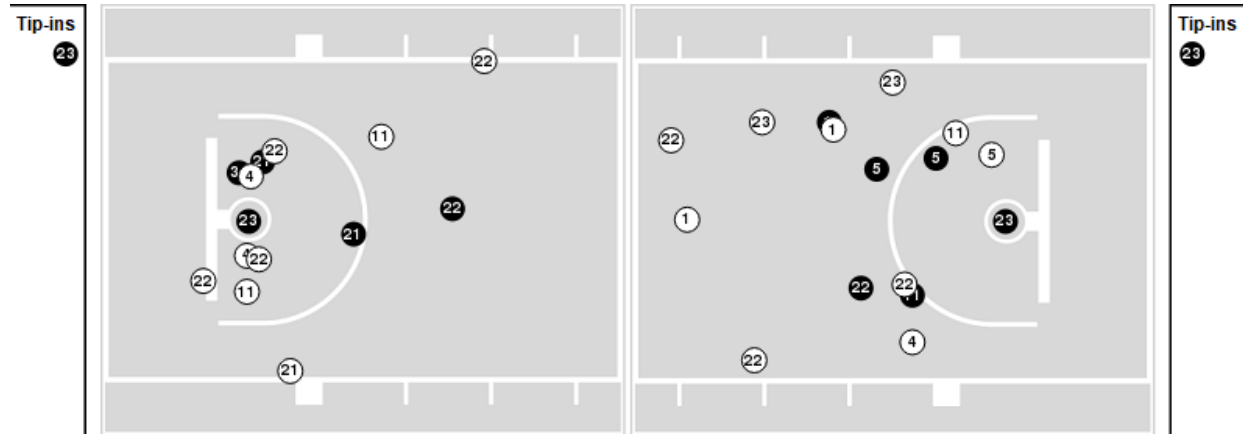

Blow Up Chart

● Made   ○ Missed   N - Player Number

TCU	M/A	%
Field Goals	19/54	35
2 Points	11/33	33
3 Points	8/21	38
Free Throws	5/11	45

TCU	M/A	%
Points in the Paint	22 (11 / 29)	38
Fast Break Points	3 (2/2)	100
Second Chance Points	7 (4/11)	36
Effective FG%	43