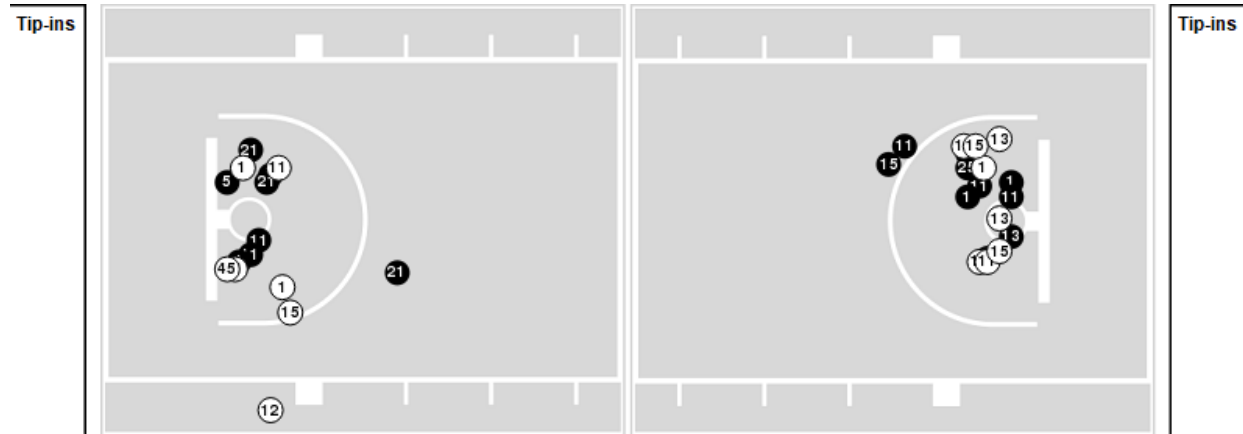

Blow Up Chart

● Made ○ Missed N - Player Number

Kansas	M/A	%
Field Goals	30/64	47
2 Points	23/38	61
3 Points	7/26	27
Free Throws	14/19	74

Kansas	M/A	%
Points in the Paint	36 (18 / 32)	56
Fast Break Points	9 (7/8)	88
Second Chance Points	32 (18/20)	90
Effective FG%	52