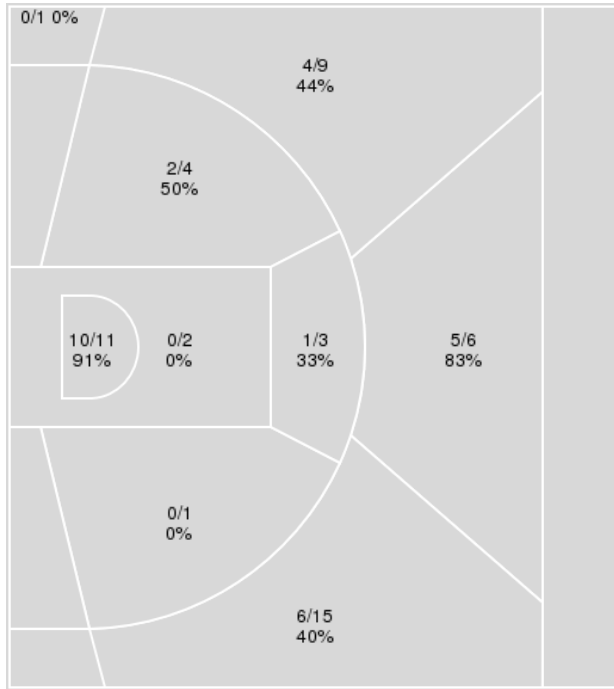

Kansas at Oklahoma

01/27/21 Lloyd Noble Center, Norman
2020-21 Women's Basketball

Officials: Beverly Roberts, Gina Cross, Felicia Grinter

{ Players => 00, 1, 12, 15, 21, 22, 23, 24, 25, 30, 32, 34, 03; } FG
Types => All; Results => All;

{ Players => 0, 1, 4, 5, 10, 11, 12, 13, 15, 20, 21, 25, 31, 35, 45; } FG
Types => All; Results => All;

Oklahoma