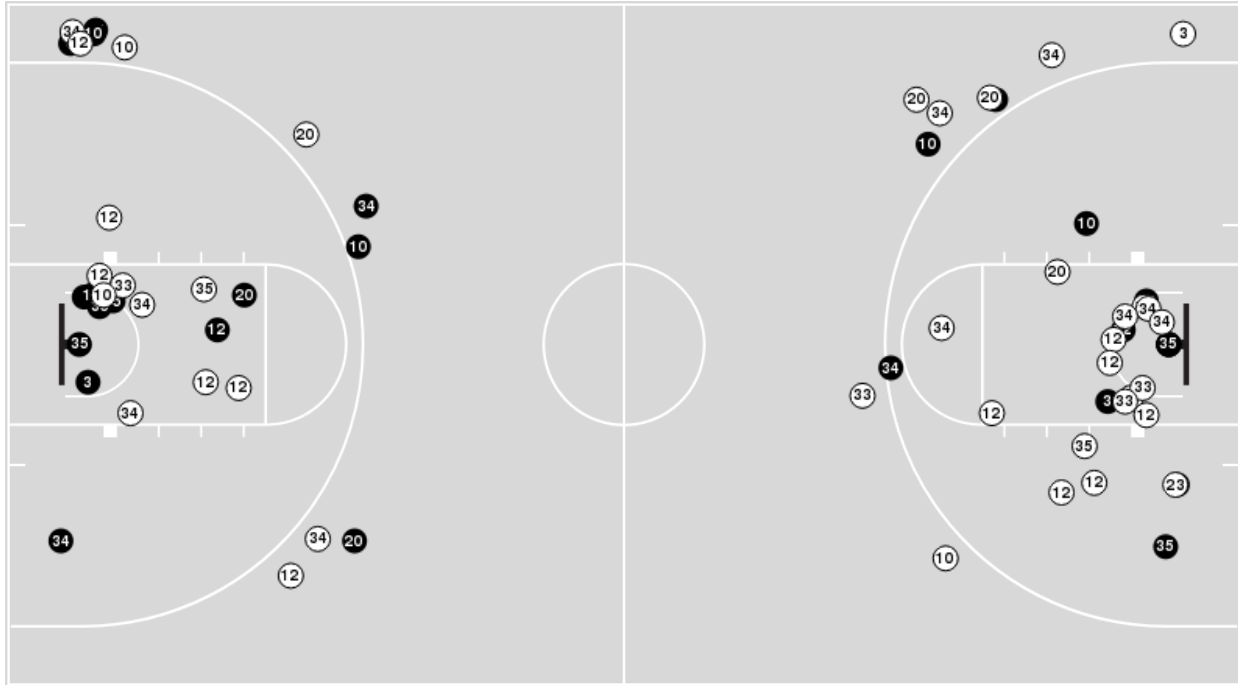

Officials: Dee Kantner, Maj Forsberg, Brian Garland

Players => AllFG Types=>AllResults=>All
Texas Tech

All Field Goals