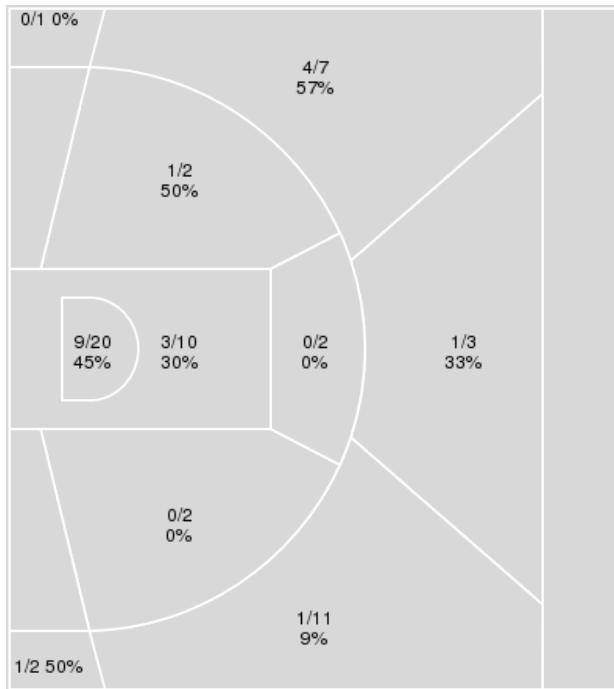

Texas Tech at Kansas

01/20/21 Allen Fieldhouse, Lawrence
2020-21 Women's Basketball

Game Time: 7:00 PM
Game Duration: 1:53
Attendance: 333

Officials: Dee Kantner, Maj Forsberg, Brian Garland

{ Players => 0, 1, 4, 5, 10, 11, 12, 13, 15, 20, 21, 25, 31, 35, 45; } FG
Types => All; Results => All;

{ Players => All; } FG Types => All; Results => All;

Kansas