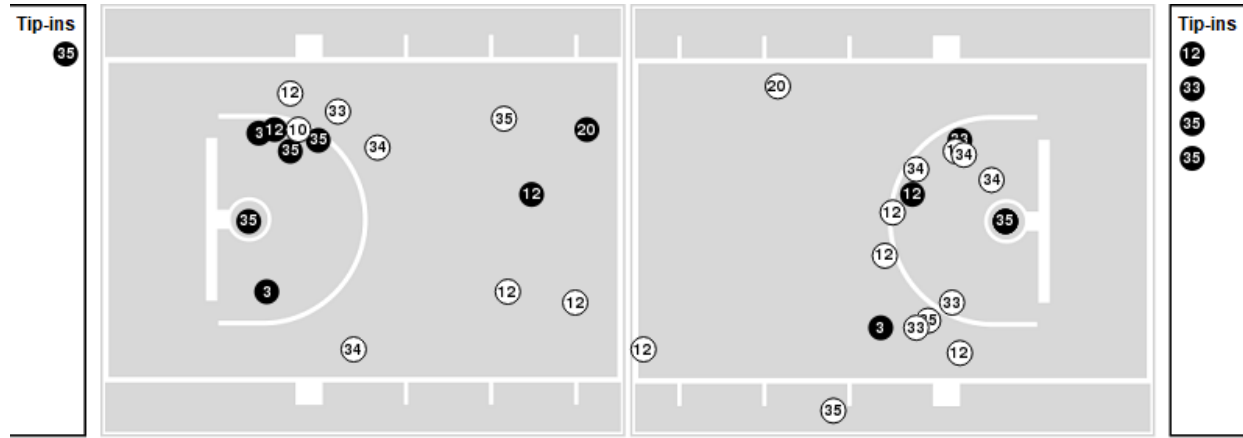

Blow Up Chart

● Made ○ Missed N - Player Number

Texas Tech	M/A	%
Field Goals	28/67	42
2 Points	20/46	43
3 Points	8/21	38
Free Throws	11/17	65

Texas Tech	M/A	%
Points in the Paint	30 (15 / 35)	43
Fast Break Points	0 (0/0)	0
Second Chance Points	19 (11/18)	61
Effective FG%	48