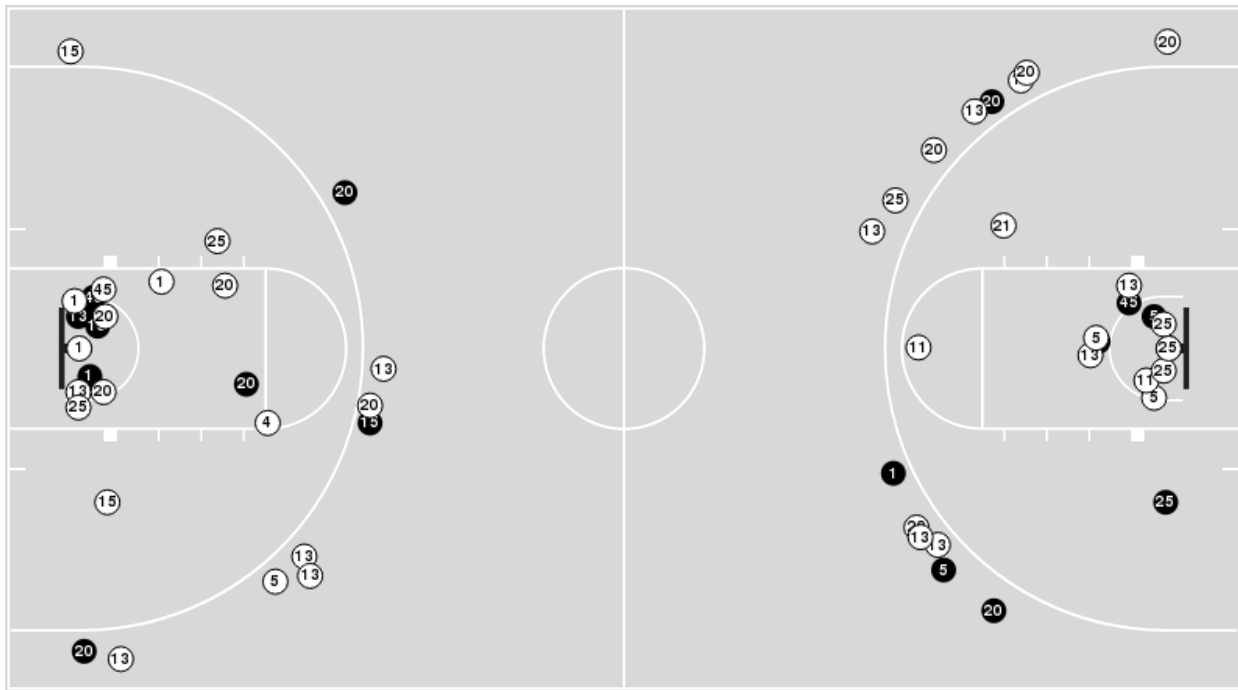

Players => 0, 1, 4, 5, 10, 11, 12, 13, 15, 20, 21, 25, 31, 35, 45FG Types=>AllResults=>All

Kansas

All Field Goals