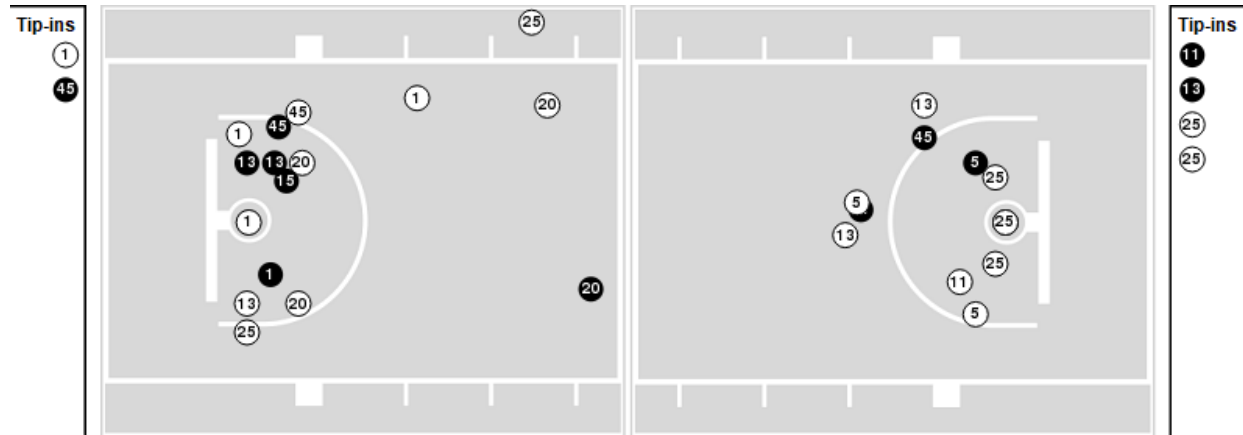

Blow Up Chart

● Made ○ Missed N - Player Number

Kansas	M/A	%
Field Goals	20/60	33
2 Points	13/36	36
3 Points	7/24	29
Free Throws	18/22	82

Kansas	M/A	%
Points in the Paint	24 (12 / 30)	40
Fast Break Points	7 (4/4)	100
Second Chance Points	10 (5/12)	42
Effective FG%	39