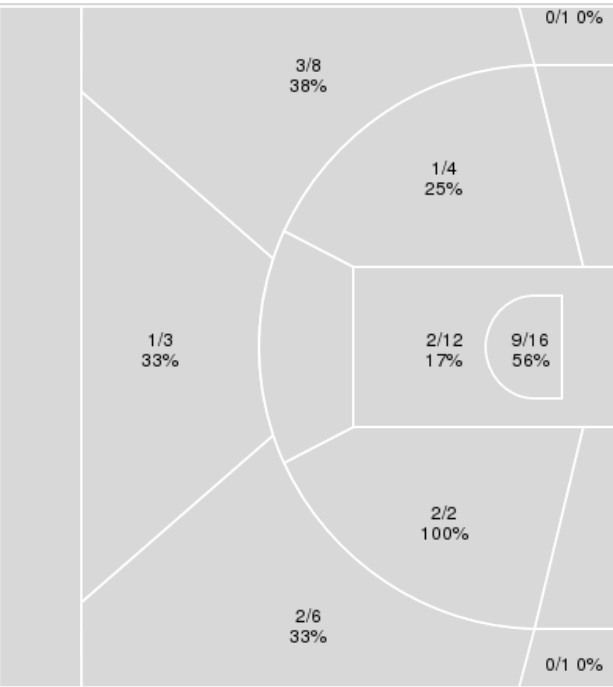

Kansas St.

Kansas	M/A	%
Field Goals	20/51	39
2 Points	15/36	42
3 Points	5/15	33
Free Throws	25/28	89

Kansas St.	M/A	%
Field Goals	20/53	38
2 Points	14/34	41
3 Points	6/19	32
Free Throws	17/20	85