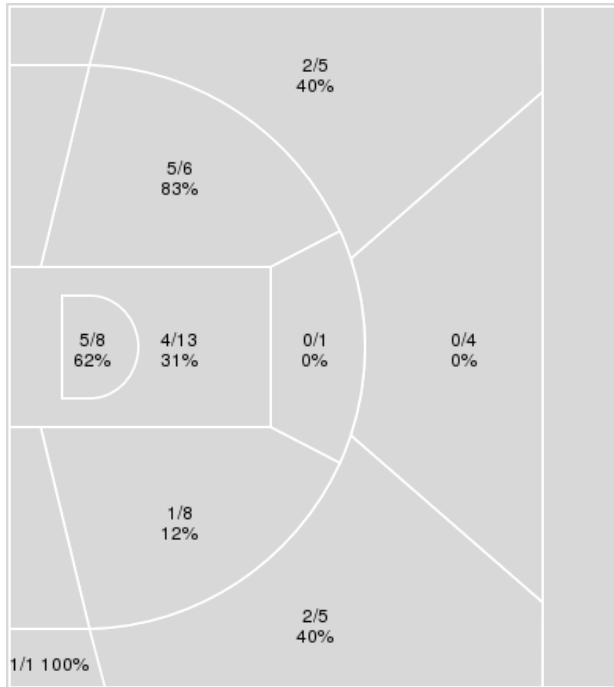

Kansas St. at Kansas

01/23/21 Allen Fieldhouse, Lawrence
2020-21 Women's Basketball

Officials: Cameron Inouye, Roy Gulbeyan, Tiara Cruse

{ Players => 0, 1, 4, 5, 10, 11, 12, 13, 15, 20, 21, 25, 31, 35, 45; } FG
Types => All; Results => All;

{ Players => 1, 2, 3, 4, 10, 12, 13, 23, 24, 33, 41, 43, 44, 50; } FG
Types => All; Results => All;

Kansas