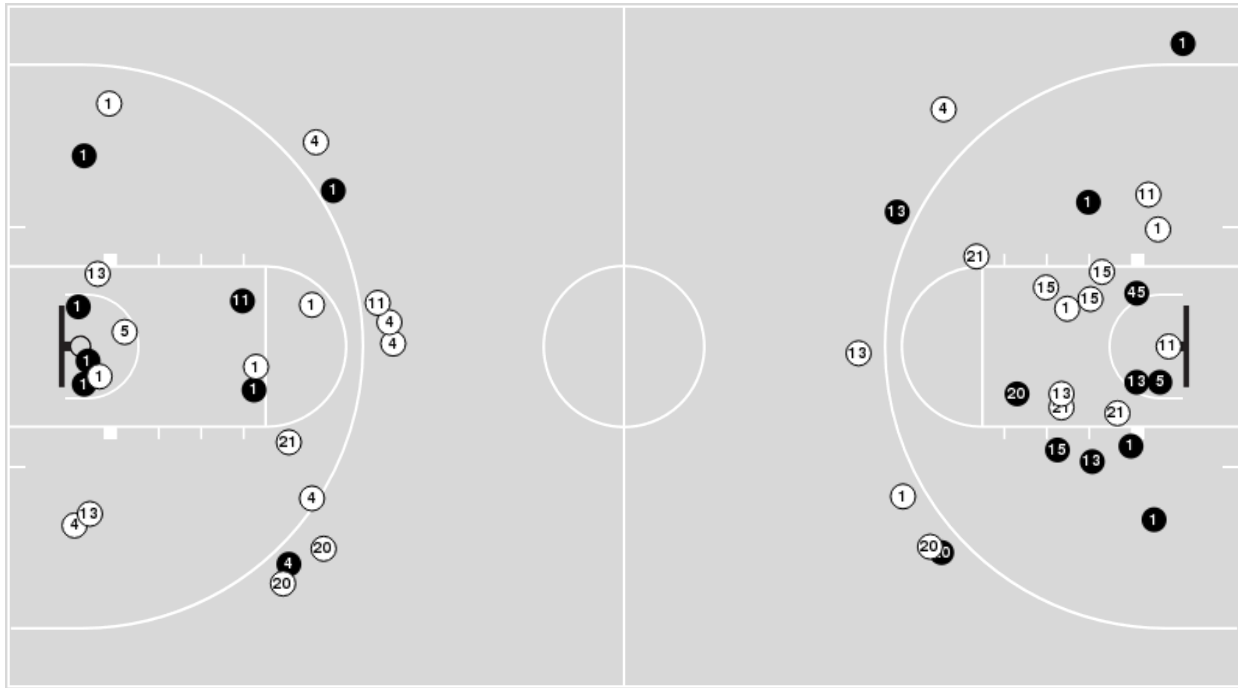

Players => 0, 1, 4, 5, 10, 11, 12, 13, 15, 20, 21, 25, 31, 35, 45FG Types=>AllResults=>All

Kansas

All Field Goals