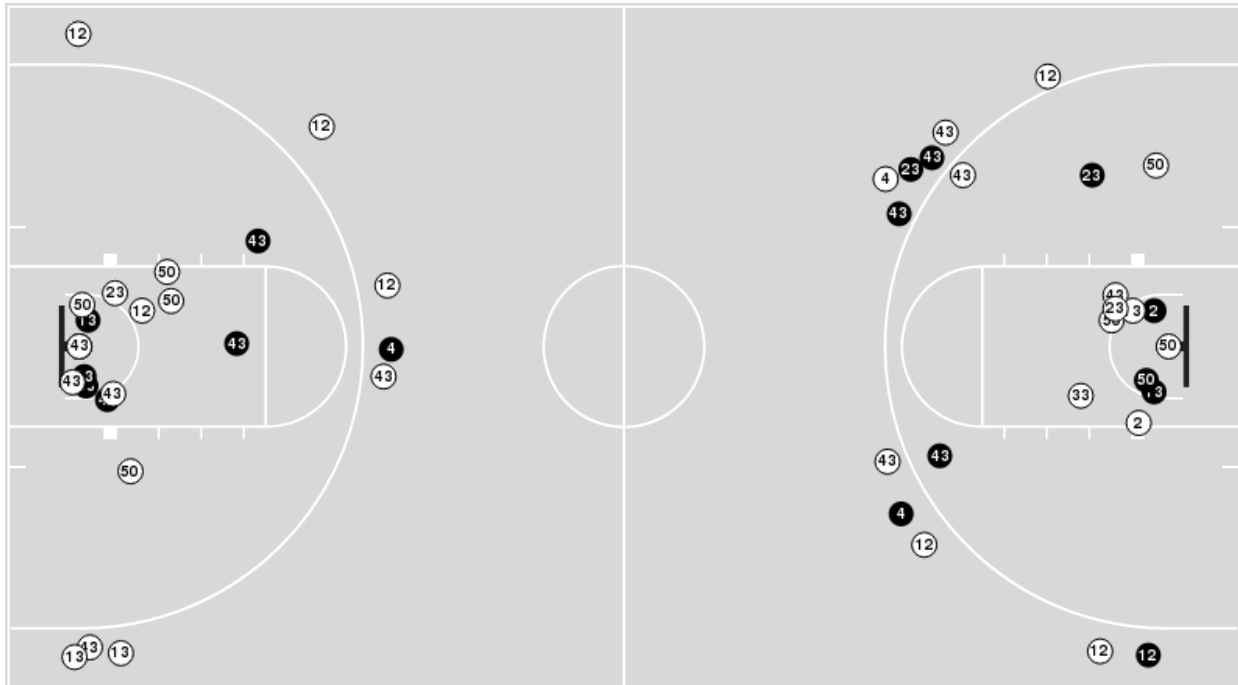

Players => 1, 2, 3, 4, 10, 12, 13, 23, 24, 33, 41, 43, 44, 50FG Types=>AllResults=>All

Kansas St.

All Field Goals