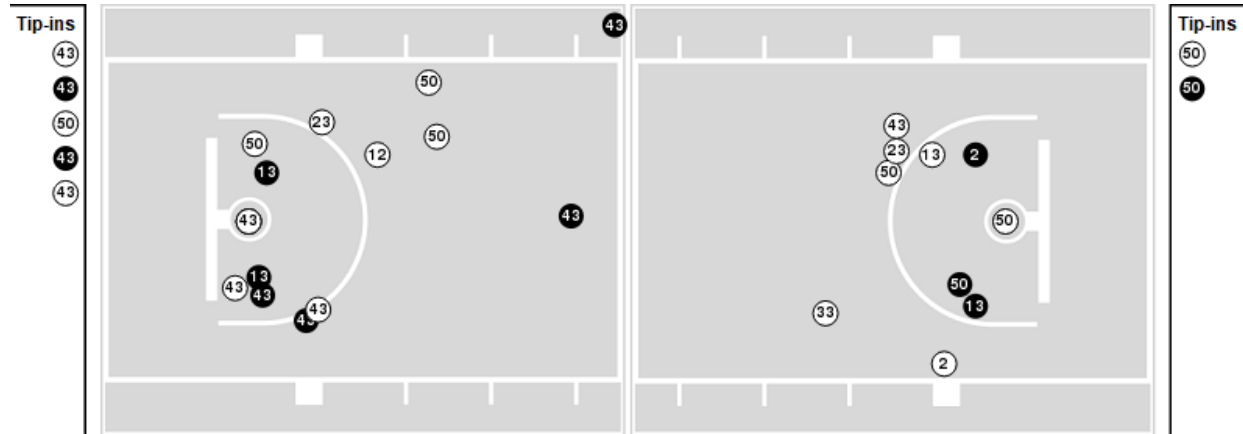

Blow Up Chart

● Made ○ Missed N - Player Number

Kansas St.	M/A	%
Field Goals	20/53	38
2 Points	14/34	41
3 Points	6/19	32
Free Throws	17/20	85

Kansas St.	M/A	%
Points in the Paint	22 (11 / 28)	39
Fast Break Points	9 (5/6)	83
Second Chance Points	15 (8/17)	47
Effective FG%	43