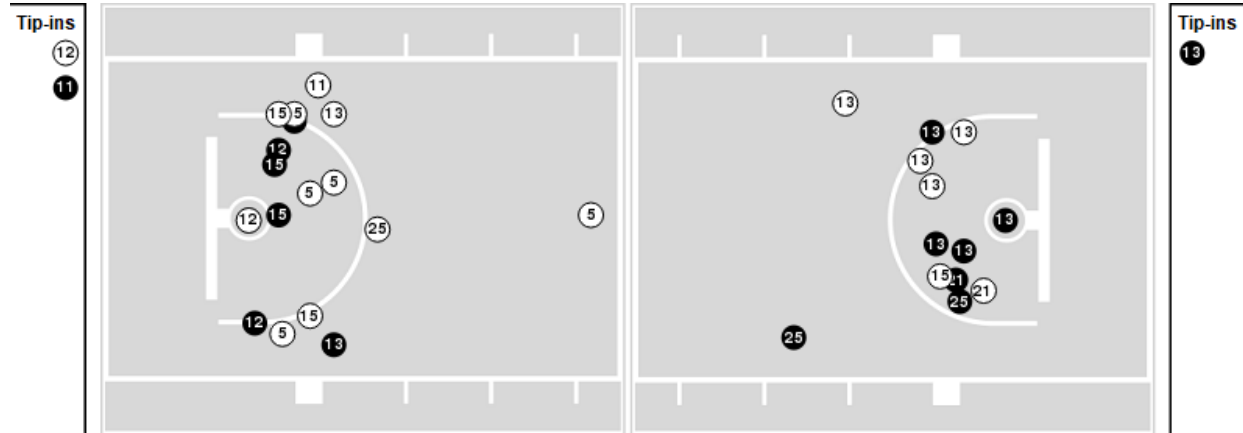

Blow Up Chart

● Made ○ Missed N - Player Number

Kansas	M/A	%
Field Goals	21/53	40
2 Points	16/39	41
3 Points	5/14	36
Free Throws	5/8	62

Kansas	M/A	%
Points in the Paint	30 (15 / 32)	47
Fast Break Points	10 (5/6)	83
Second Chance Points	5 (3/8)	38
Effective FG%	44