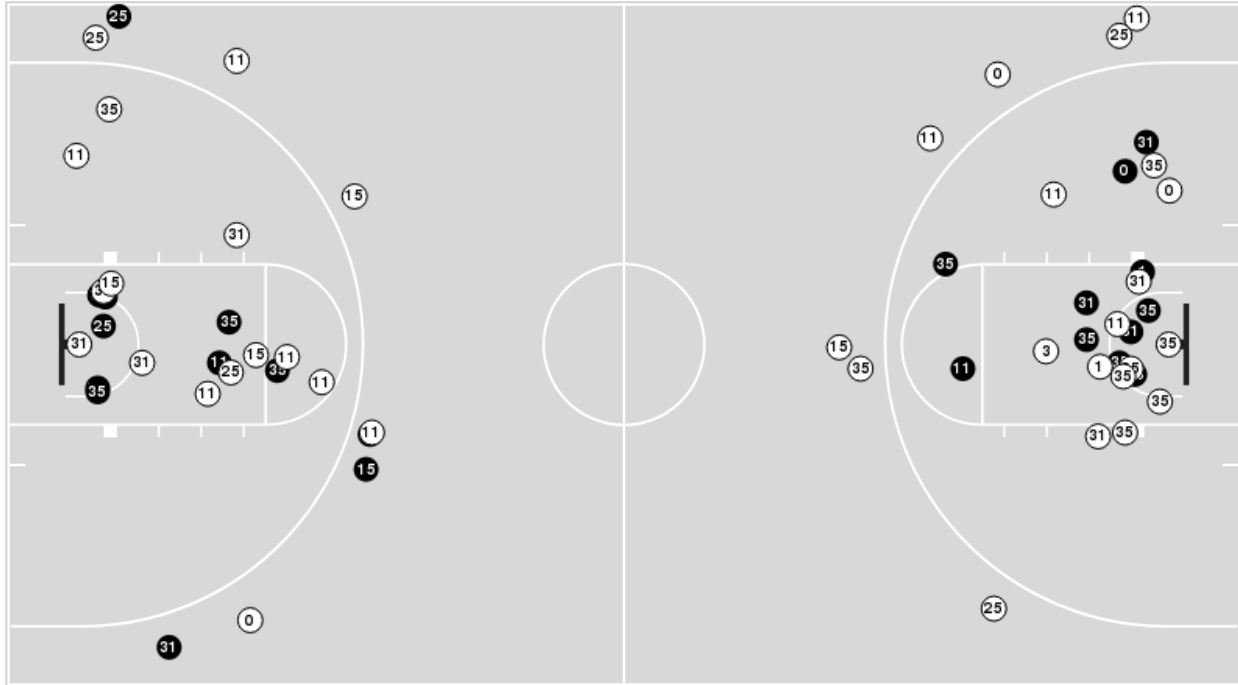

Texas at Kansas

02/24/21 Allen Fieldhouse, Lawrence
2020-21 Women's Basketball

Officials: Gina Cross, Brian Hall, Missy Brooks

Players => 0, 1, 3, 10, 11, 15, 20, 23, 25, 31, 35, 51 FG Types=>AllResults=>All

Texas

All Field Goals