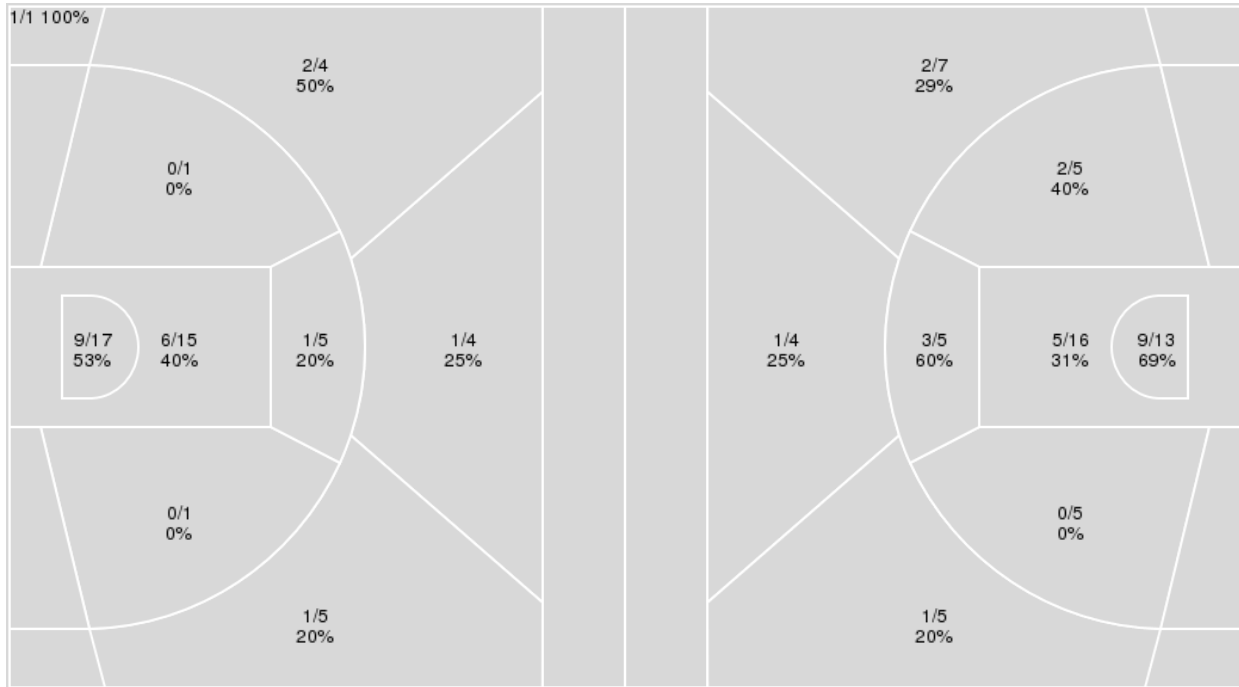

Texas at Kansas

02/24/21 Allen Fieldhouse, Lawrence
2020-21 Women's Basketball

Game Time: 7:00 PM
Game Duration: 1:50
Attendance: 362

Officials: Gina Cross, Brian Hall, Missy Brooks

{ Players => 0, 1, 4, 5, 10, 11, 12, 13, 15, 20, 21, 25, 31, 35, 45; } FG
Types => All; Results => All;

{ Players => 0, 1, 3, 10, 11, 15, 20, 23, 25, 31, 35, 51; } FG Types =>
All; Results => All;

Kansas

Texas

Kansas	M/A	%
Field Goals	21/53	40
2 Points	16/39	41
3 Points	5/14	36
Free Throws	5/8	62

Texas	M/A	%
Field Goals	23/60	38
2 Points	19/44	43
3 Points	4/16	25
Free Throws	11/15	73