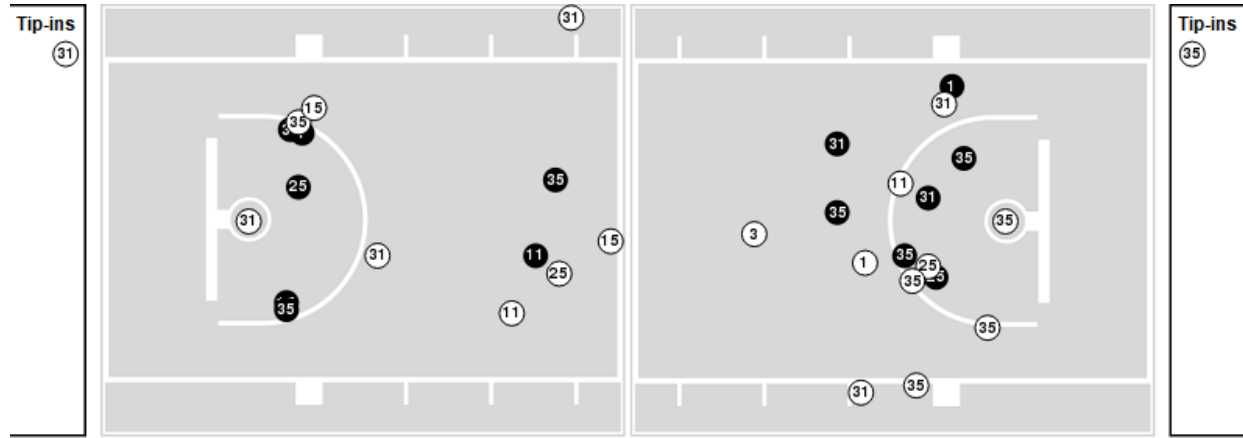

Blow Up Chart

● Made   ○ Missed   N - Player Number

Texas	M/A	%
Field Goals	23/60	38
2 Points	19/44	43
3 Points	4/16	25
Free Throws	11/15	73

Texas	M/A	%
Points in the Paint	28 (14 / 29)	48
Fast Break Points	2 (1/1)	100
Second Chance Points	12 (10/19)	53
Effective FG%	42