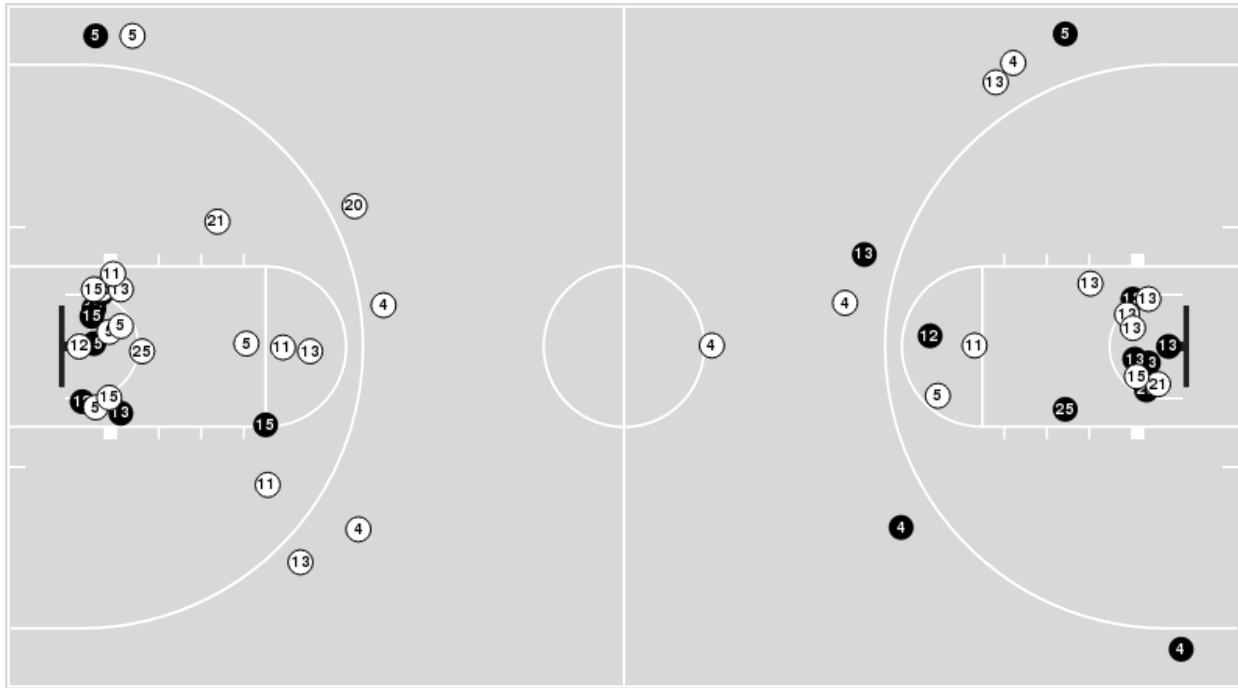

Texas at Kansas

02/24/21 Allen Fieldhouse, Lawrence
2020-21 Women's Basketball

Officials: Gina Cross, Brian Hall, Missy Brooks

Players => 0, 1, 4, 5, 10, 11, 12, 13, 15, 20, 21, 25, 31, 35, 45FG Types=>AllResults=>All

Kansas

All Field Goals