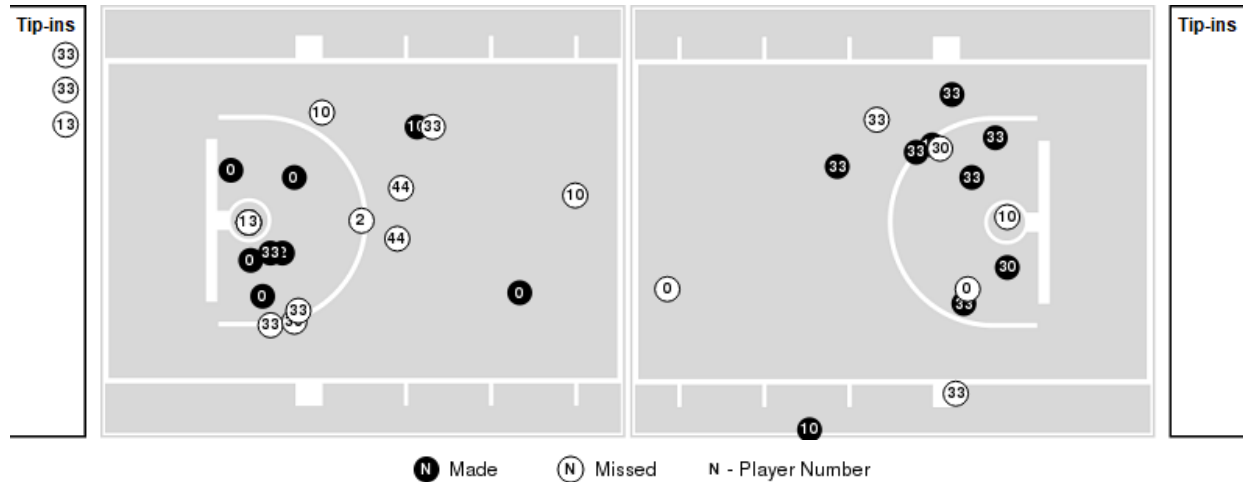

Blow Up Chart

● Made ○ Missed N - Player Number

Kansas	M/A	%
Field Goals	23/56	41
2 Points	18/41	44
3 Points	5/15	33
Free Throws	27/34	79

Kansas	M/A	%
Points in the Paint	32 (16 / 33)	48
Fast Break Points	3 (2/3)	67
Second Chance Points	9 (6/13)	46
Effective FG%	46