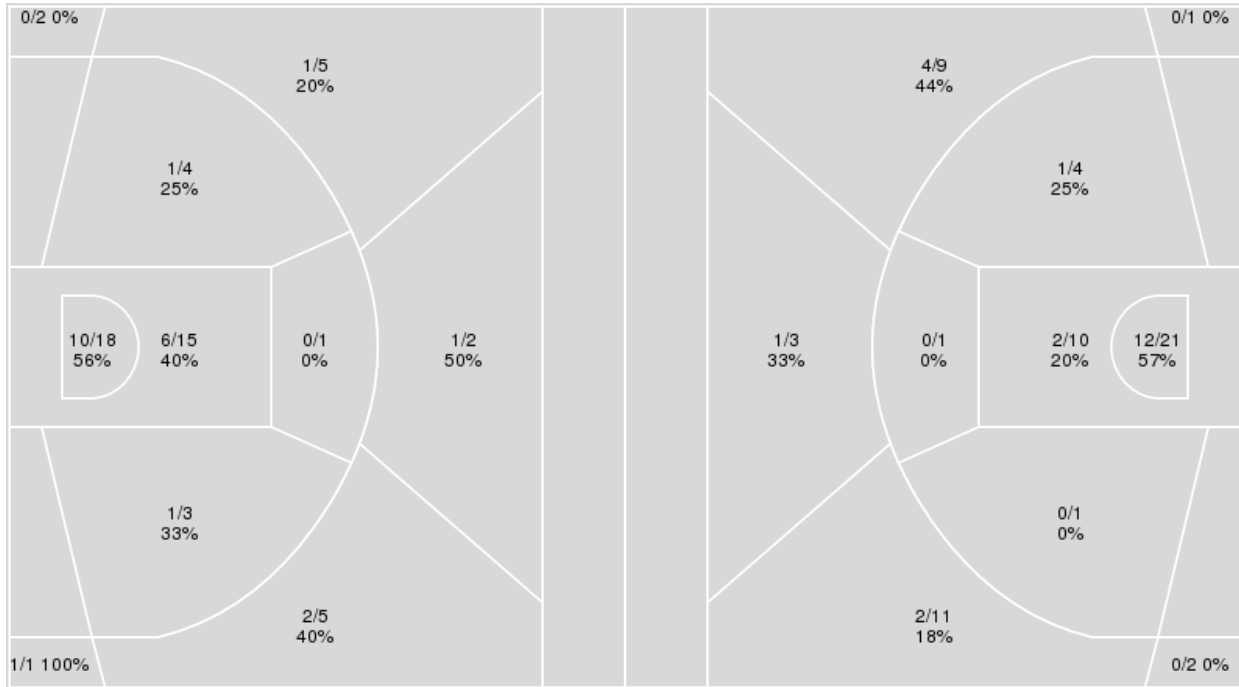

Oklahoma St. at Kansas

02/08/21 Allen Fieldhouse, Lawrence
2020-21 Men's Basketball

Game Time: 8:00 PM
Game Duration: 2:06
Attendance: 2,500

Officials: Doug Simmons, Chris Rastatter, James Luckie

{ Players => 0, 1, 2, 3, 4, 10, 12, 13, 20, 24, 30, 33, 35, 44; } FG Types
=> All; Results => All;

{ Players => 0, 1, 2, 4, 5, 12, 13, 14, 15, 20, 21, 22, 25, 31, 35, 42, 55; }
FG Types => All; Results => All;

Kansas

Oklahoma St.

Kansas	M/A	%
Field Goals	23/56	41
2 Points	18/41	44
3 Points	5/15	33
Free Throws	27/34	79

Oklahoma St.	M/A	%
Field Goals	22/63	35
2 Points	15/37	41
3 Points	7/26	27
Free Throws	15/18	83