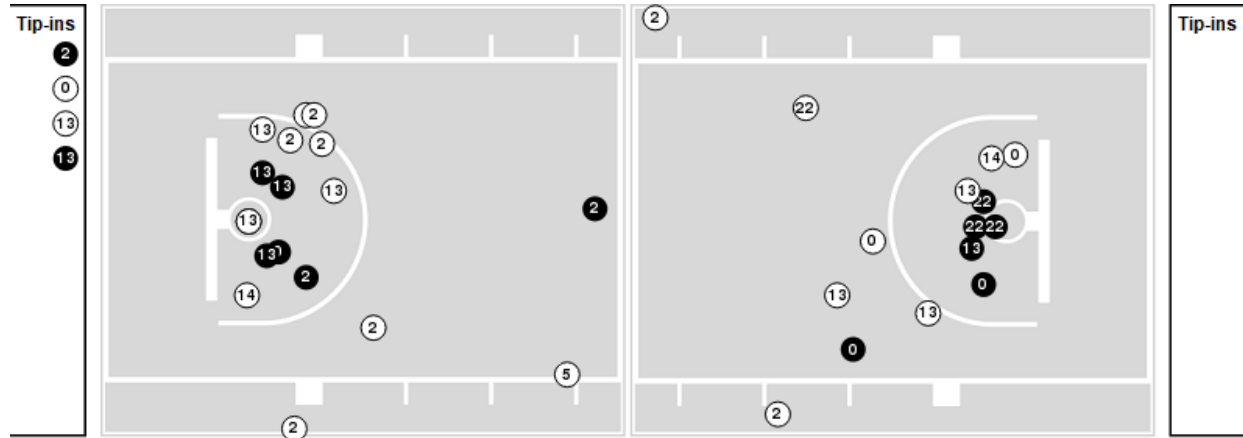

Officials: Doug Simmons, Chris Rastatter, James Luckie

Players => 0, 1, 2, 4, 5, 12, 13, 14, 15, 20, 21, 22, 25, 31, 35, 42, 55FG Types=>AllResults=>All

Oklahoma St.

All Field Goals

Blow Up Chart

● Made ○ Missed N - Player Number