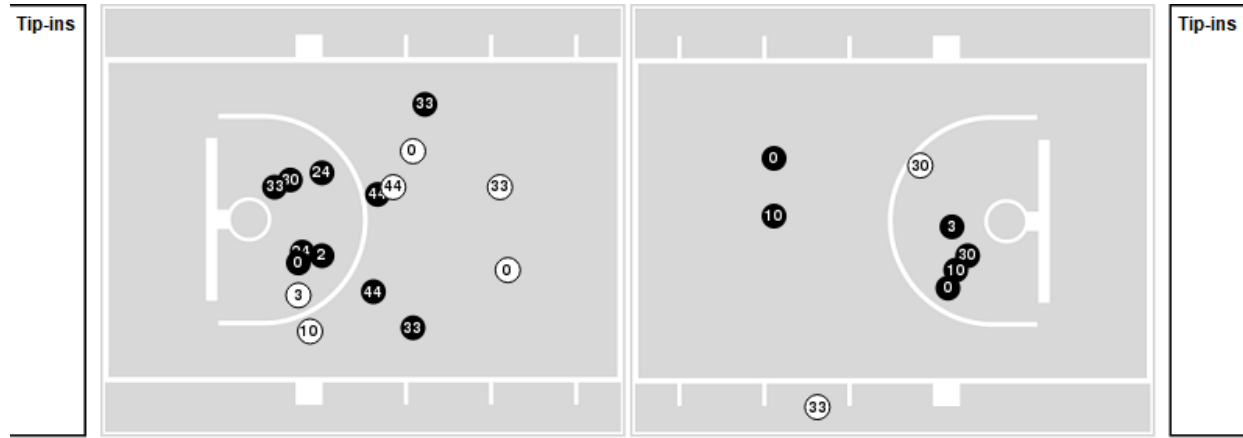

Blow Up Chart

● Made   ○ Missed   N - Player Number

Kansas	M/A	%
Field Goals	22/48	46
2 Points	18/32	56
3 Points	4/16	25
Free Throws	11/17	65

Kansas	M/A	%
Points in the Paint	32 (16 / 23)	70
Fast Break Points	8 (5/7)	71
Second Chance Points	3 (2/6)	33
Effective FG%	50