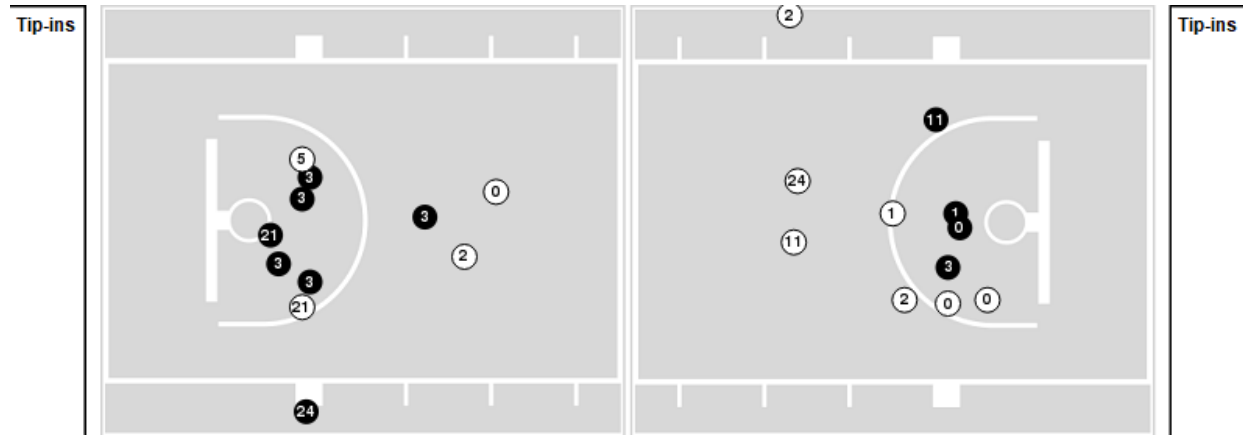

Blow Up Chart

● Made ○ Missed N - Player Number

Kansas St.	M/A	%
Field Goals	18/58	31
2 Points	15/34	44
3 Points	3/24	12
Free Throws	2/6	33

Kansas St.	M/A	%
Points in the Paint	20 (10 / 20)	50
Fast Break Points	6 (3/3)	100
Second Chance Points	8 (4/11)	36
Effective FG%	34