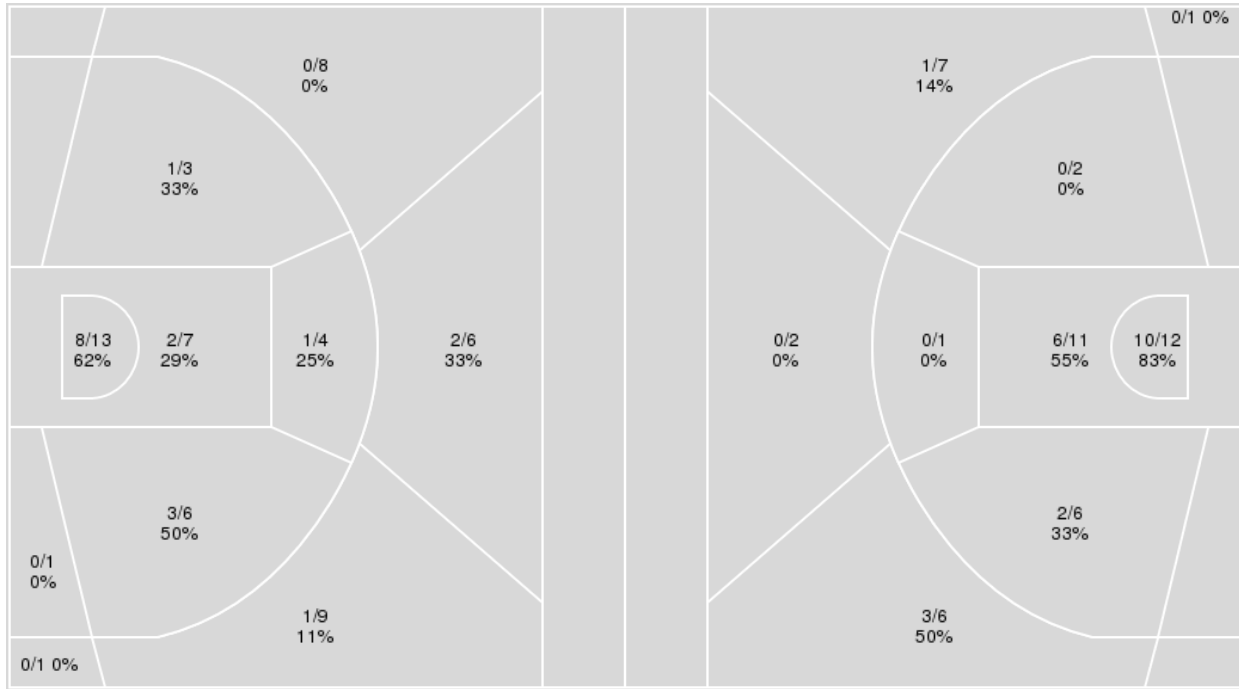

Kansas at Kansas St.

02/17/21 Bramlage Coliseum, Manhattan
2020-21 Men's Basketball

Officials: Doug Sirmons, Antinio Petty, Bret Smith

{ Players => 00, 1, 2, 3, 4, 5, 11, 12, 14, 21, 22, 23, 24, 35; } FG Types { Players => All; } FG Types => All; Results => All;
=> All; Results => All;

Kansas St.

Kansas

Kansas St.	M/A	%
Field Goals	18/58	31
2 Points	15/34	44
3 Points	3/24	12
Free Throws	2/6	33

Kansas	M/A	%
Field Goals	22/48	46
2 Points	18/32	56
3 Points	4/16	25
Free Throws	11/17	65