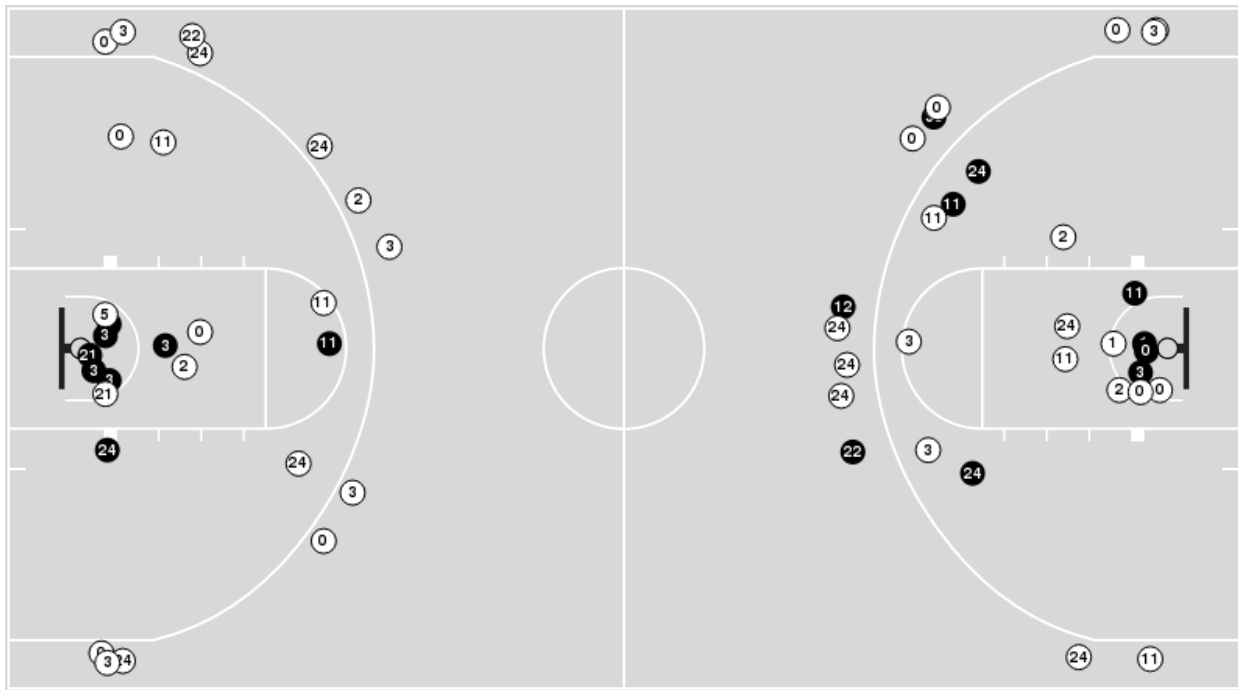

Officials: Doug Sirmons, Antinio Petty, Bret Smith

Players => 00, 1, 2, 3, 4, 5, 11, 12, 14, 21, 22, 23, 24, 35FG Types=>AllResults=>All

Kansas St.

All Field Goals