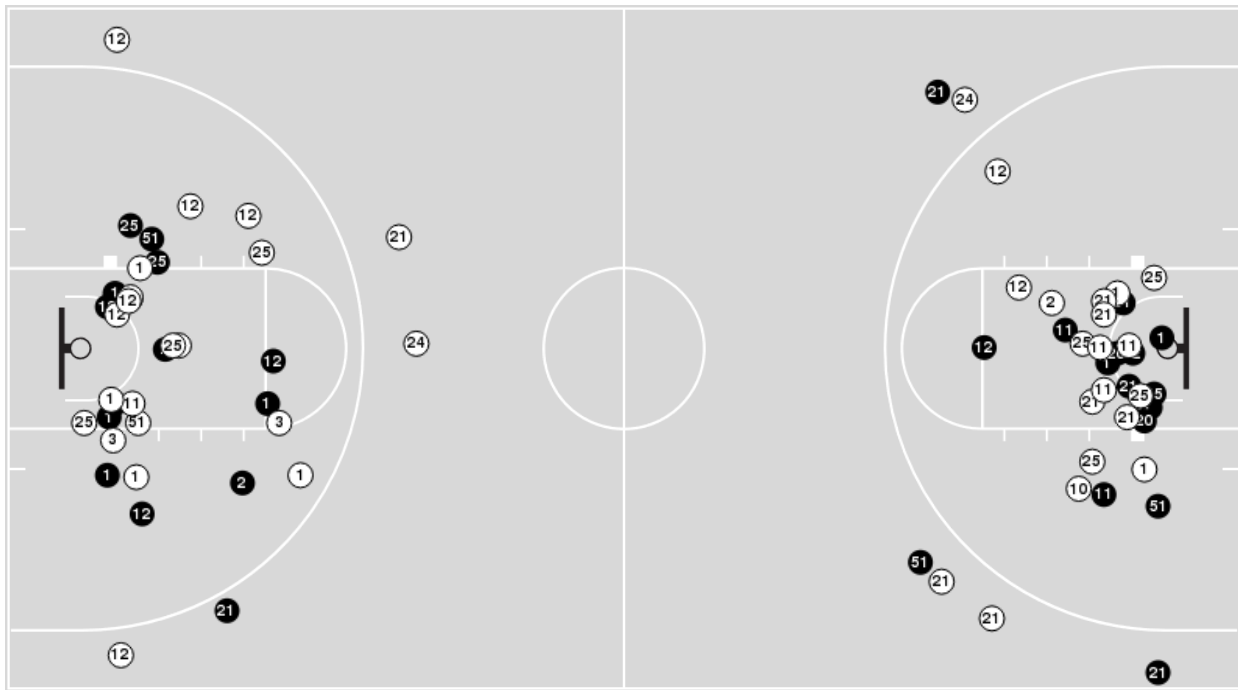

Kansas at Baylor

02/04/21 Ferrell Center, Waco
2020-21 Women's Basketball

Game Time: 7:00 PM
Game Duration: 1:56
Attendance: 2,240

Officials: Cameron Inouye, Lisa Jones, Metta Christensen

Players => 1, 2, 3, 10, 11, 12, 20, 21, 22, 24, 25, 51 FG Types=>AllResults=>All

Baylor

All Field Goals