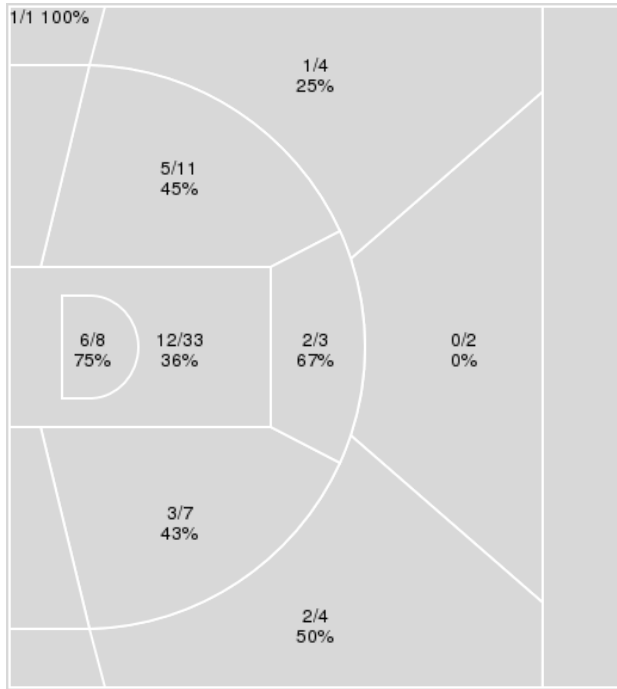

Kansas at Baylor

02/04/21 Ferrell Center, Waco
2020-21 Women's Basketball

Officials: Cameron Inouye, Lisa Jones, Metta Christensen

{ Players => 1, 2, 3, 10, 11, 12, 20, 21, 22, 24, 25, 51; } FG Types => All; Results => All;

{ Players => 0, 1, 4, 5, 10, 11, 12, 13, 15, 20, 21, 25, 31, 35, 45; } FG Types => All; Results => All;

Baylor

Kansas

Baylor	M/A	%
Field Goals	32/73	44
2 Points	28/62	45
3 Points	4/11	36
Free Throws	15/23	65

Kansas	M/A	%
Field Goals	17/49	35
2 Points	10/29	34
3 Points	7/20	35
Free Throws	9/15	60