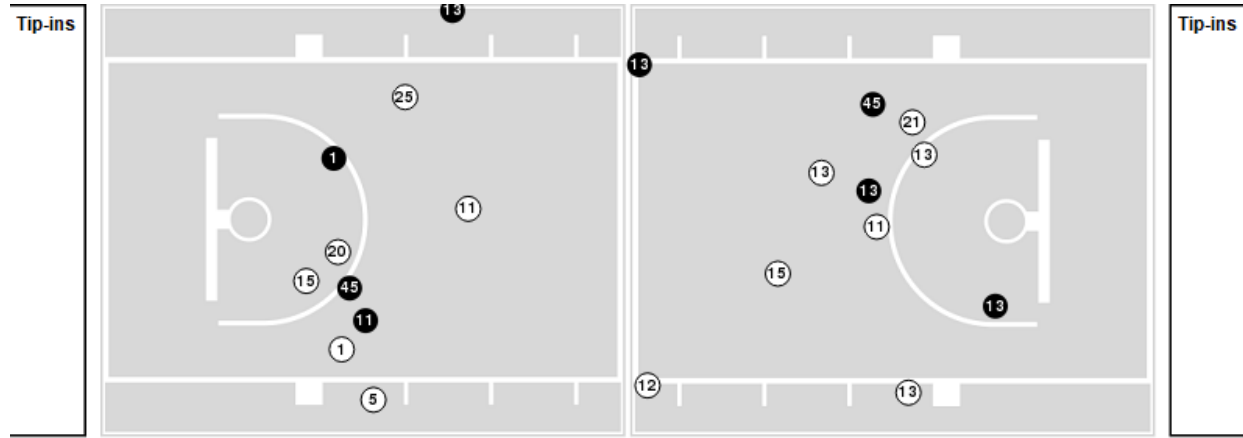

Blow Up Chart

● Made ○ Missed N - Player Number

Kansas	M/A	%
Field Goals	17/49	35
2 Points	10/29	34
3 Points	7/20	35
Free Throws	9/15	60

Kansas	M/A	%
Points in the Paint	12 (6 / 16)	38
Fast Break Points	2 (2/4)	50
Second Chance Points	1 (1/4)	25
Effective FG%	42