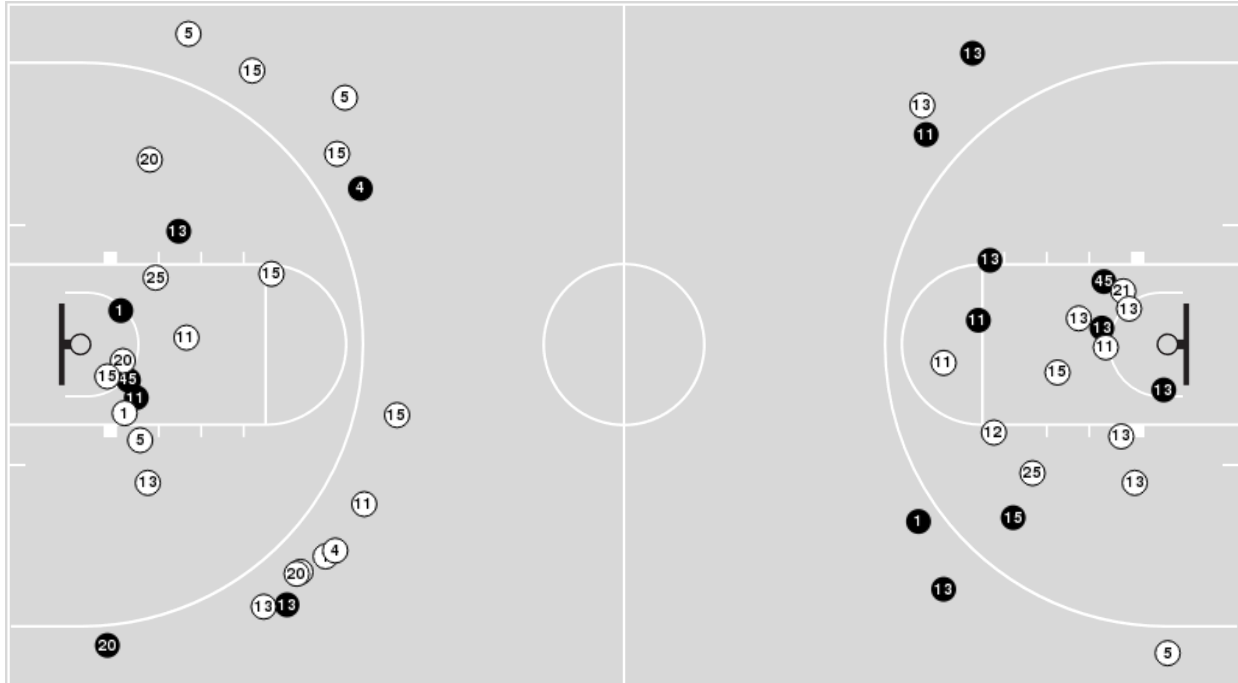

Kansas at Baylor

02/04/21 Ferrell Center, Waco
2020-21 Women's Basketball

Officials: Cameron Inouye, Lisa Jones, Metta Christensen

Players => 0, 1, 4, 5, 10, 11, 12, 13, 15, 20, 21, 25, 31, 35, 45FG Types=>AllResults=>All

Kansas

All Field Goals