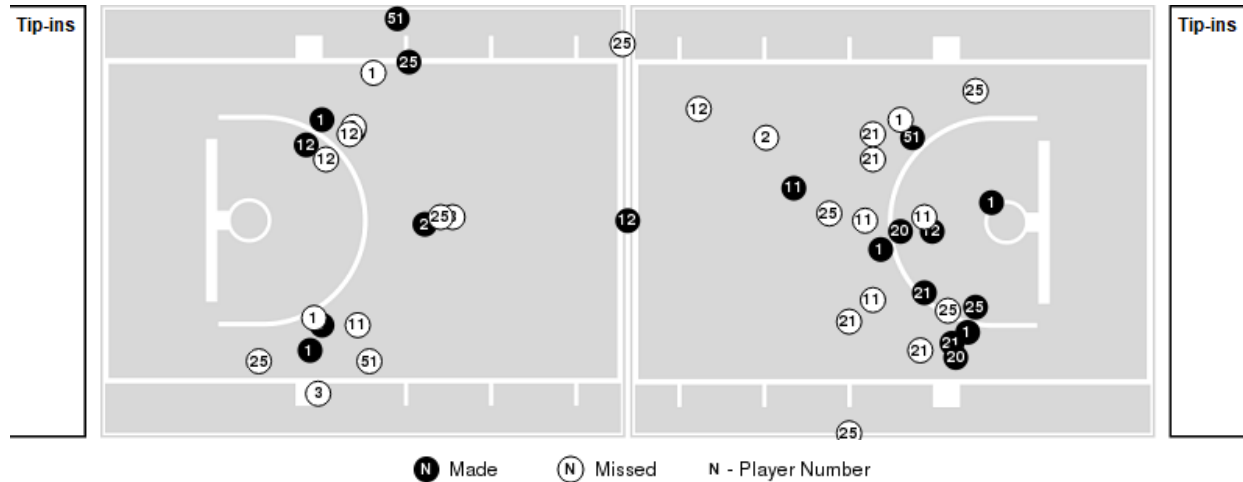

Blow Up Chart

● Made   ○ Missed   N - Player Number

Baylor	M/A	%
Field Goals	32/73	44
2 Points	28/62	45
3 Points	4/11	36
Free Throws	15/23	65

Baylor	M/A	%
Points in the Paint	36 (18 / 41)	44
Fast Break Points	6 (4/4)	100
Second Chance Points	21 (13/28)	46
Effective FG%	47