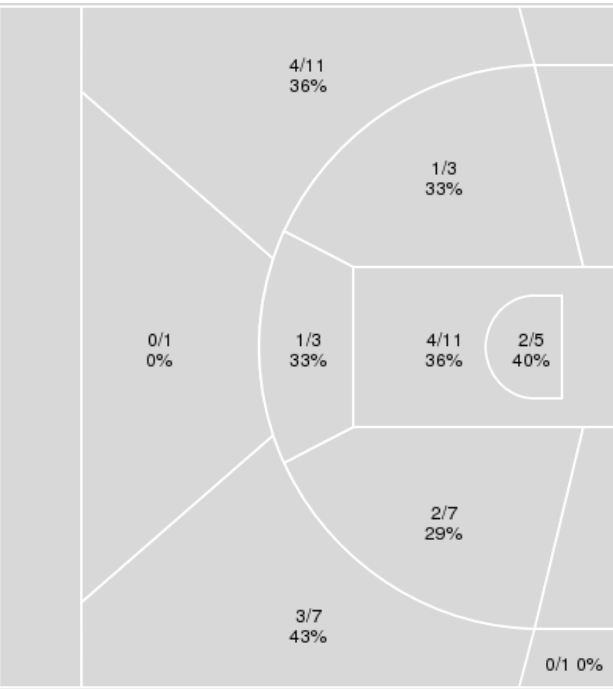

Kansas at Baylor

02/04/21 Ferrell Center, Waco
2020-21 Women's Basketball

Officials: Cameron Inouye, Lisa Jones, Metta Christensen

{ Players => 1, 2, 3, 10, 11, 12, 20, 21, 22, 24, 25, 51; } FG Types => All; Results => All;

{ Players => 0, 1, 4, 5, 10, 11, 12, 13, 15, 20, 21, 25, 31, 35, 45; } FG Types => All; Results => All;

Baylor

Kansas

Baylor	M/A	%
Field Goals	32/73	44
2 Points	28/62	45
3 Points	4/11	36
Free Throws	15/23	65

Kansas	M/A	%
Field Goals	17/49	35
2 Points	10/29	34
3 Points	7/20	35
Free Throws	9/15	60