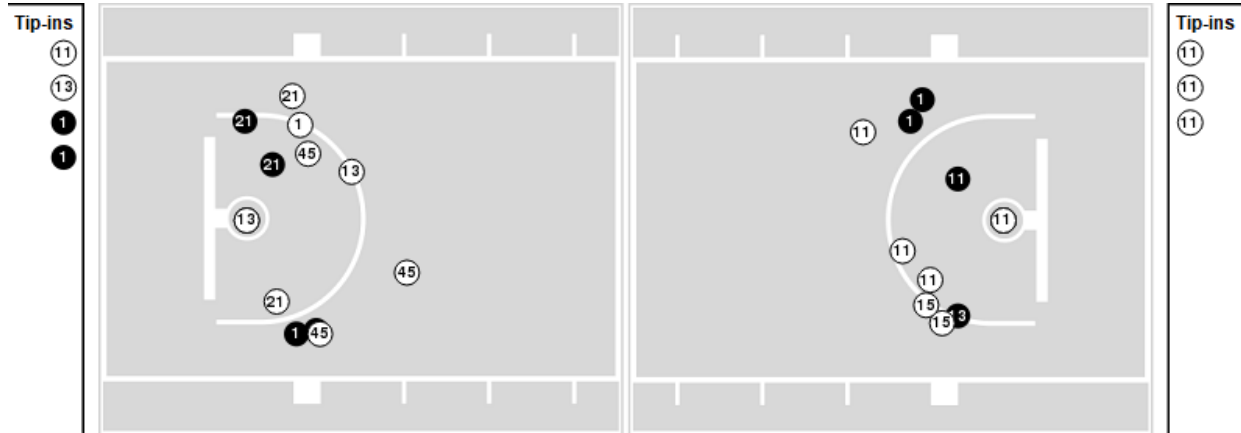

Blow Up Chart

● Made ○ Missed N - Player Number

Kansas	M/A	%
Field Goals	25/59	42
2 Points	18/41	44
3 Points	7/18	39
Free Throws	25/31	81

Kansas	M/A	%
Points in the Paint	20 (10 / 27)	37
Fast Break Points	4 (2/2)	100
Second Chance Points	13 (7/12)	58
Effective FG%	48