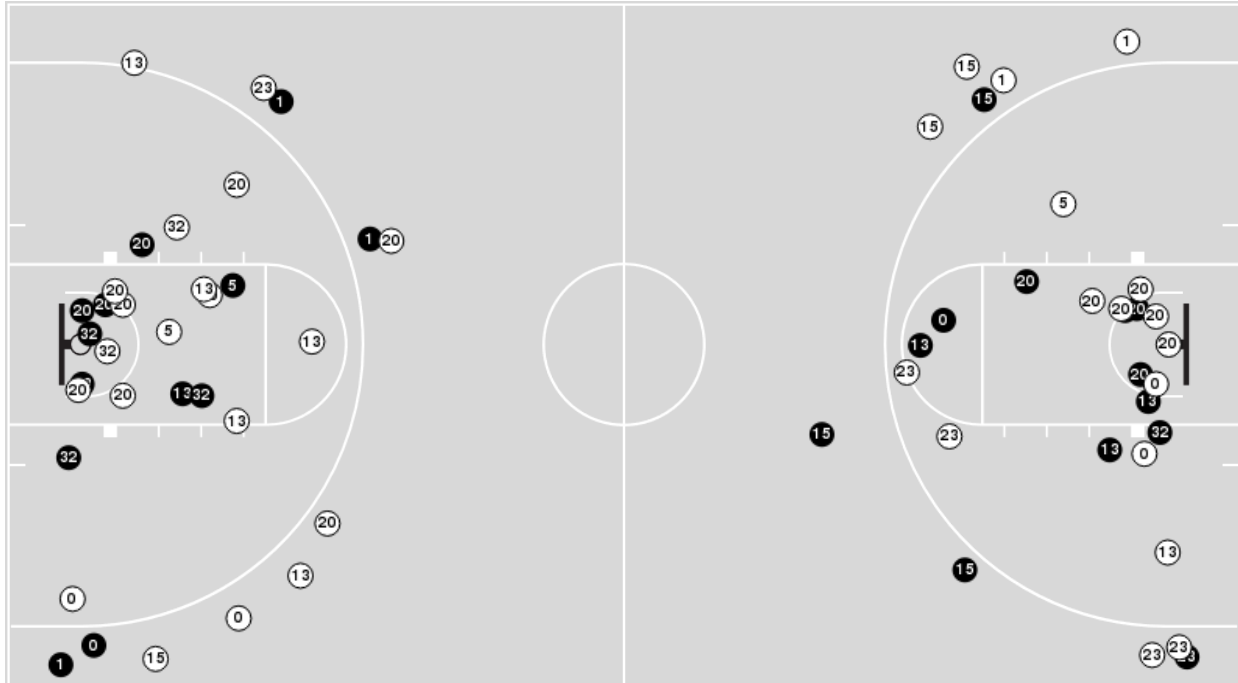

Players => AllFG Types=>AllResults=>All
TCU

All Field Goals