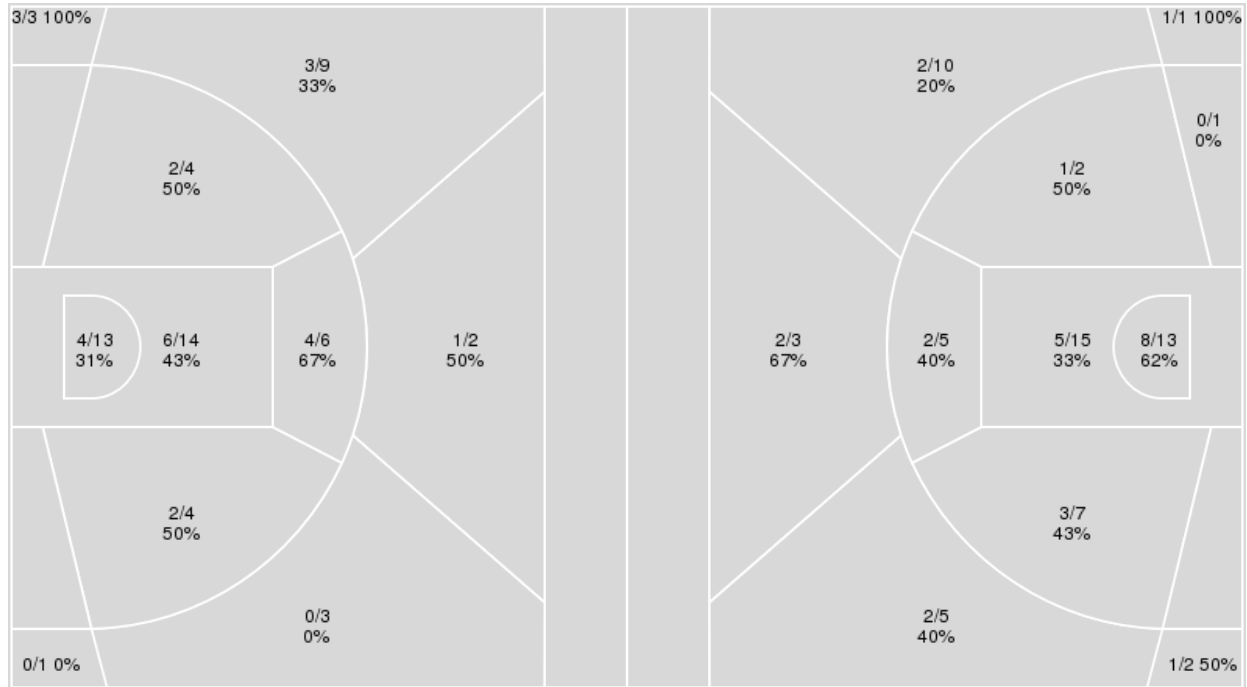

TCU at Kansas

02/07/21 Allen Fieldhouse, Lawrence
2020-21 Women's Basketball

Game Time: 1:30 PM
Game Duration: 2:00
Attendance: 352

Officials: Jesse Dickerson, Julie Krommenhoek, Missy Brooks

{ Players => 0, 1, 4, 5, 10, 11, 12, 13, 15, 20, 21, 25, 31, 35, 45; } FG
Types => All; Results => All;

{ Players => All; } FG Types => All; Results => All;

Kansas

TCU

Kansas	M/A	%
Field Goals	25/59	42
2 Points	18/41	44
3 Points	7/18	39
Free Throws	25/31	81

TCU	M/A	%
Field Goals	27/64	42
2 Points	19/43	44
3 Points	8/21	38
Free Throws	10/15	67