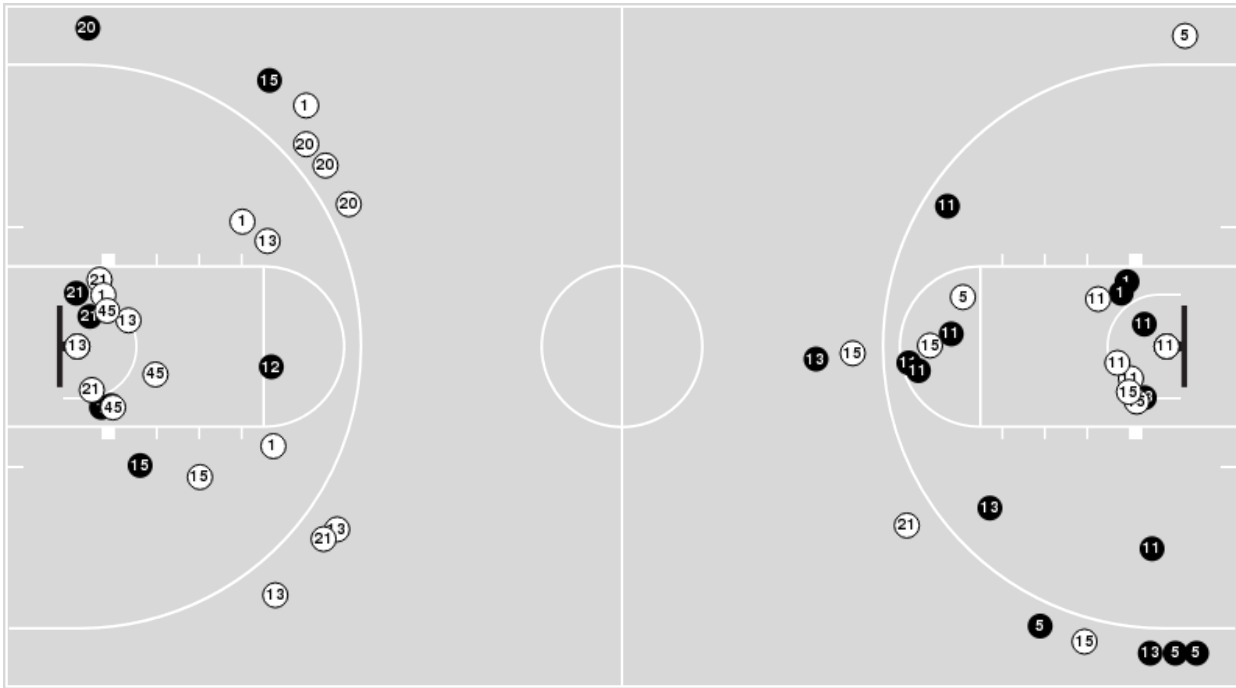

TCU at Kansas

02/07/21 Allen Fieldhouse, Lawrence
2020-21 Women's Basketball

Officials: Jesse Dickerson, Julie Krommenhoek, Missy Brooks

Players => 0, 1, 4, 5, 10, 11, 12, 13, 15, 20, 21, 25, 31, 35, 45FG Types=>AllResults=>All

Kansas

All Field Goals