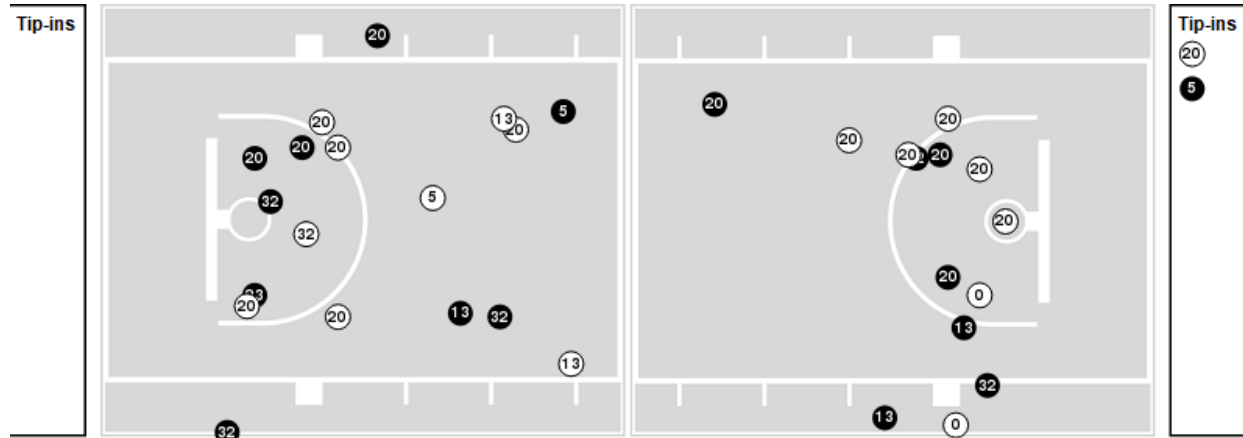

Blow Up Chart

● Made   ○ Missed   N - Player Number

TCU	M/A	%
Field Goals	27/64	42
2 Points	19/43	44
3 Points	8/21	38
Free Throws	10/15	67

TCU	M/A	%
Points in the Paint	26 (13 / 28)	46
Fast Break Points	3 (1/1)	100
Second Chance Points	9 (5/13)	38
Effective FG%	48