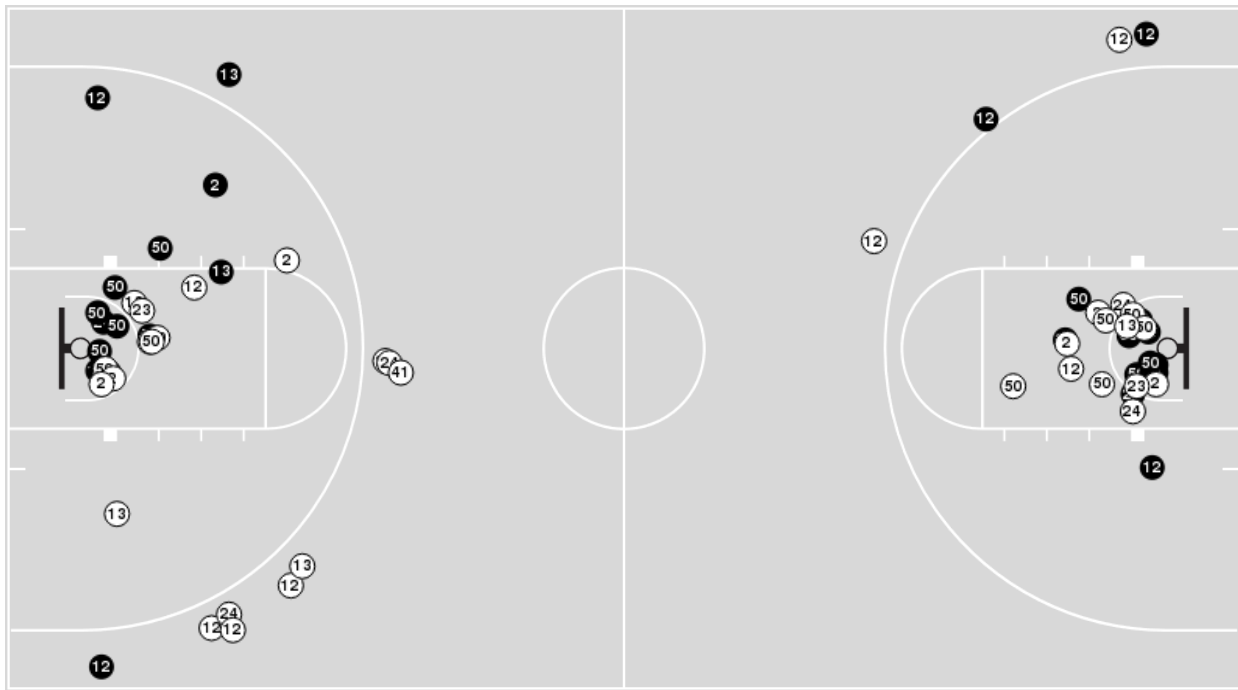

Officials: Gina Cross, Beverly Roberts, Bruce Morris

Players => 1, 2, 3, 4, 10, 12, 13, 23, 24, 33, 41, 43, 44, 50 FG Types=>All Results=>All

Kansas St.

All Field Goals