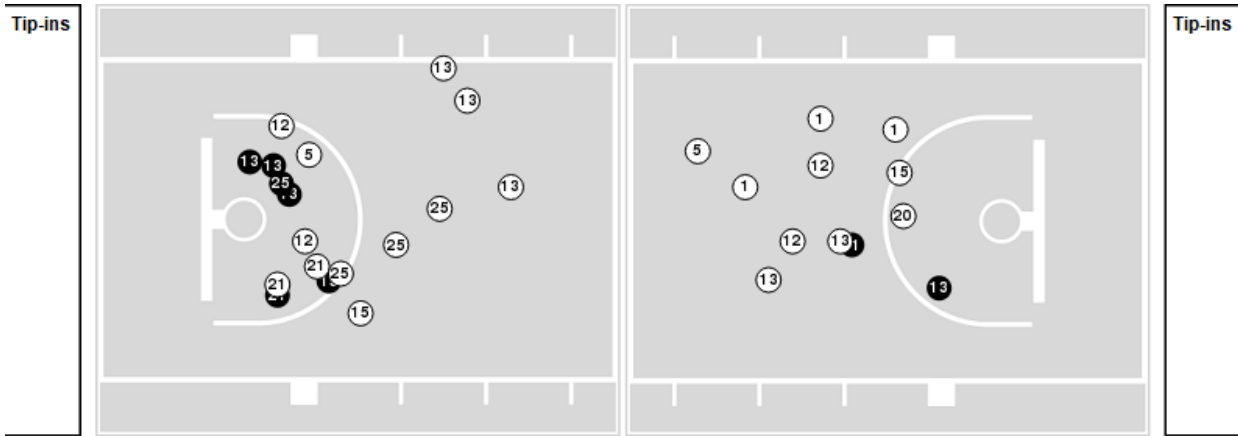

**Officials:** Gina Cross, Beverly Roberts, Bruce Morris

Players => 0, 1, 4, 5, 10, 11, 12, 13, 15, 20, 21, 25, 31, 35, 45FG Types=>AllResults=>All

**Kansas**

**All Field Goals**

**Blow Up Chart**

● Made ○ Missed N - Player Number