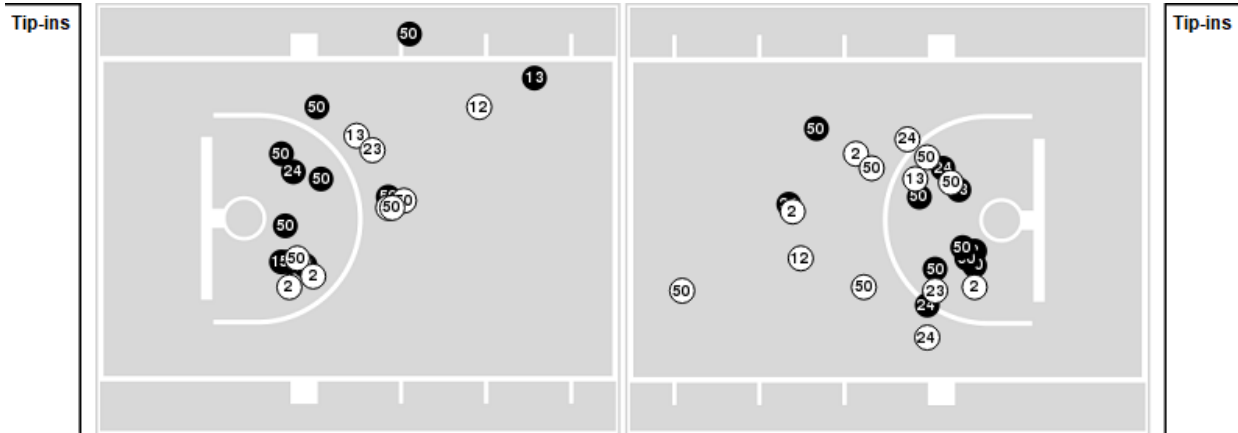

**Officials:** Gina Cross, Beverly Roberts, Bruce Morris

Players => 1, 2, 3, 4, 10, 12, 13, 23, 24, 33, 41, 43, 44, 50 FG Types=>All Results=>All

**Kansas St.**

**All Field Goals**

**Blow Up Chart**

● Made ○ Missed N - Player Number