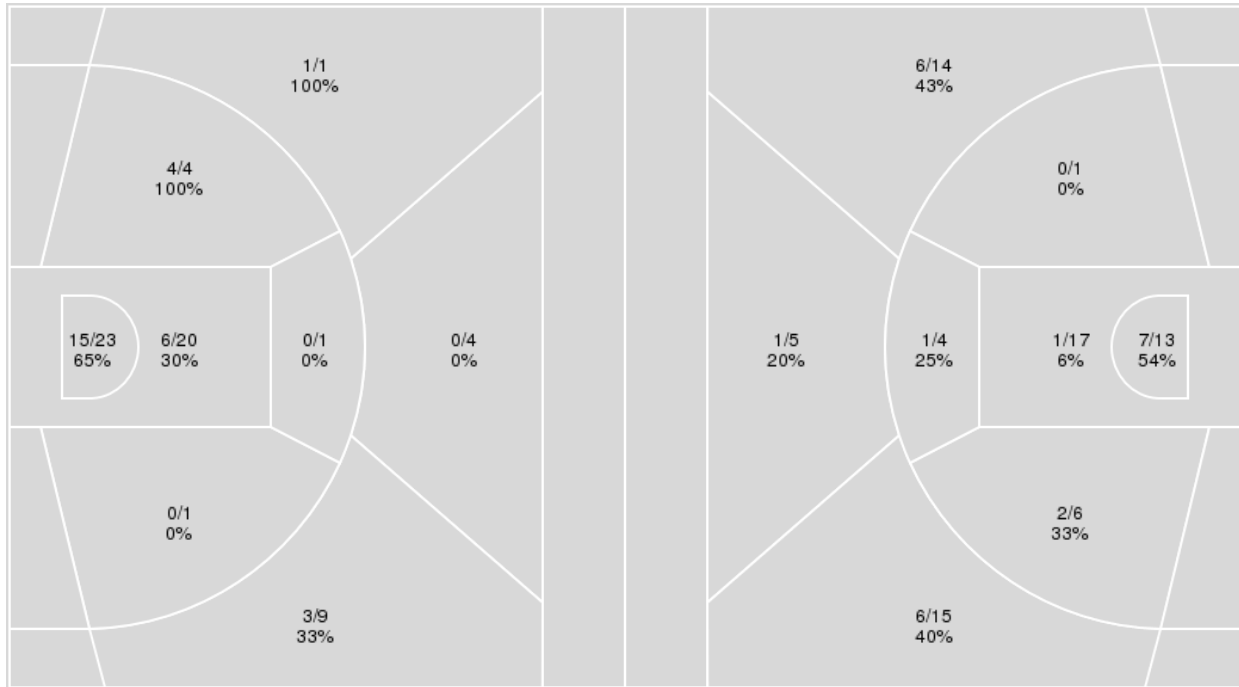

Officials: Gina Cross, Beverly Roberts, Bruce Morris

{ Players => 1, 2, 3, 4, 10, 12, 13, 23, 24, 33, 41, 43, 44, 50; } FG
Types => All; Results => All;

{ Players => 0, 1, 4, 5, 10, 11, 12, 13, 15, 20, 21, 25, 31, 35, 45; } FG
Types => All; Results => All;

Kansas St.

Kansas

Kansas St.	M/A	%
Field Goals	29/63	46
2 Points	25/49	51
3 Points	4/14	29
Free Throws	15/24	62

Kansas	M/A	%
Field Goals	24/75	32
2 Points	11/41	27
3 Points	13/34	38
Free Throws	5/7	71