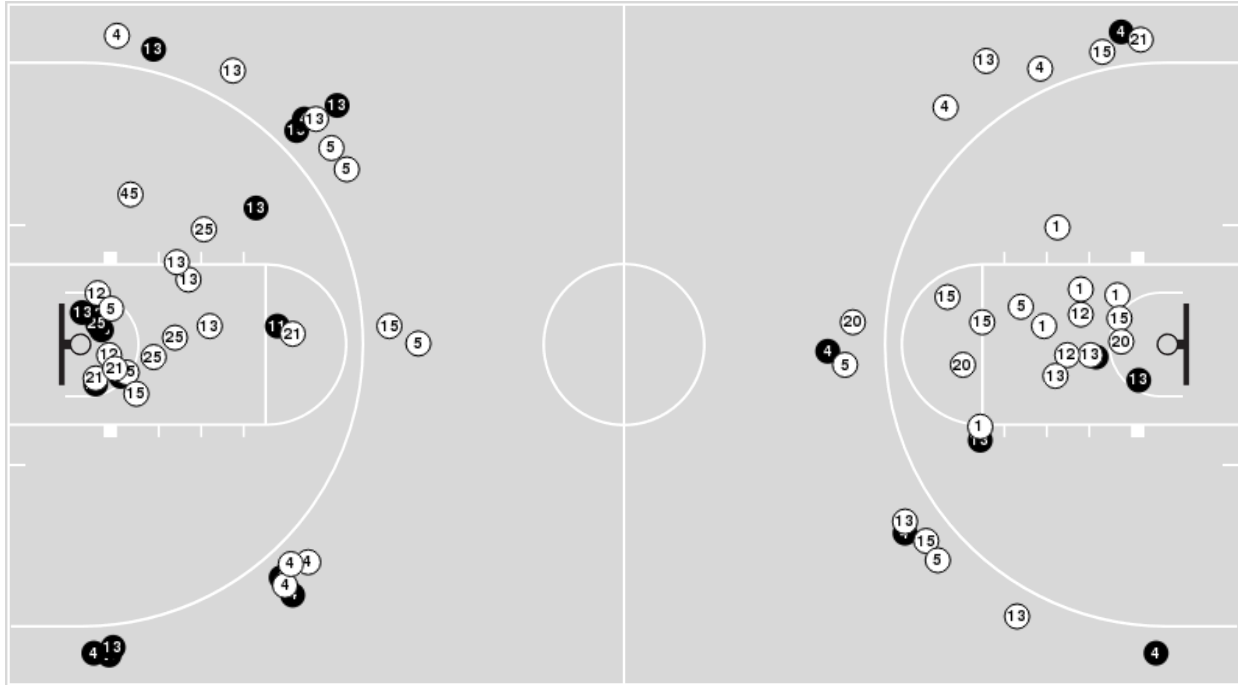

Officials: Gina Cross, Beverly Roberts, Bruce Morris

Players => 0, 1, 4, 5, 10, 11, 12, 13, 15, 20, 21, 25, 31, 35, 45FG Types=>AllResults=>All

Kansas

All Field Goals