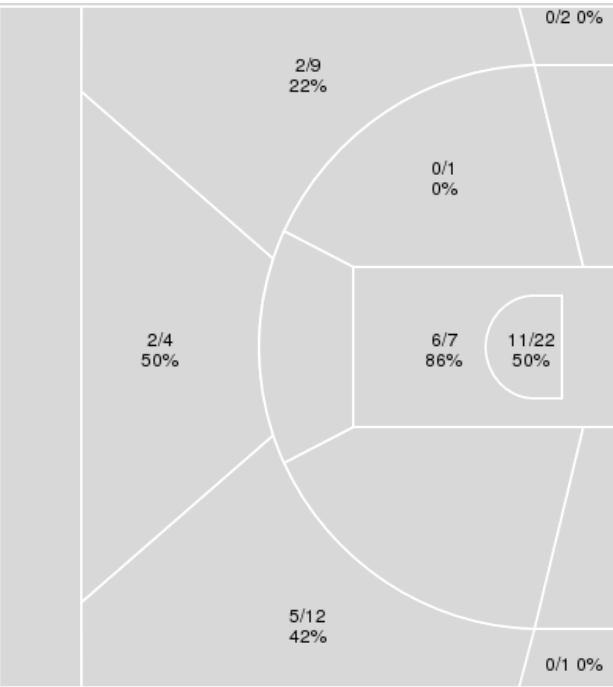

Iowa St.

Kansas	M/A	%
Field Goals	31/63	49
2 Points	26/47	55
3 Points	5/16	31
Free Throws	15/20	75

Iowa St.	M/A	%
Field Goals	26/58	45
2 Points	17/30	57
3 Points	9/28	32
Free Throws	23/24	96