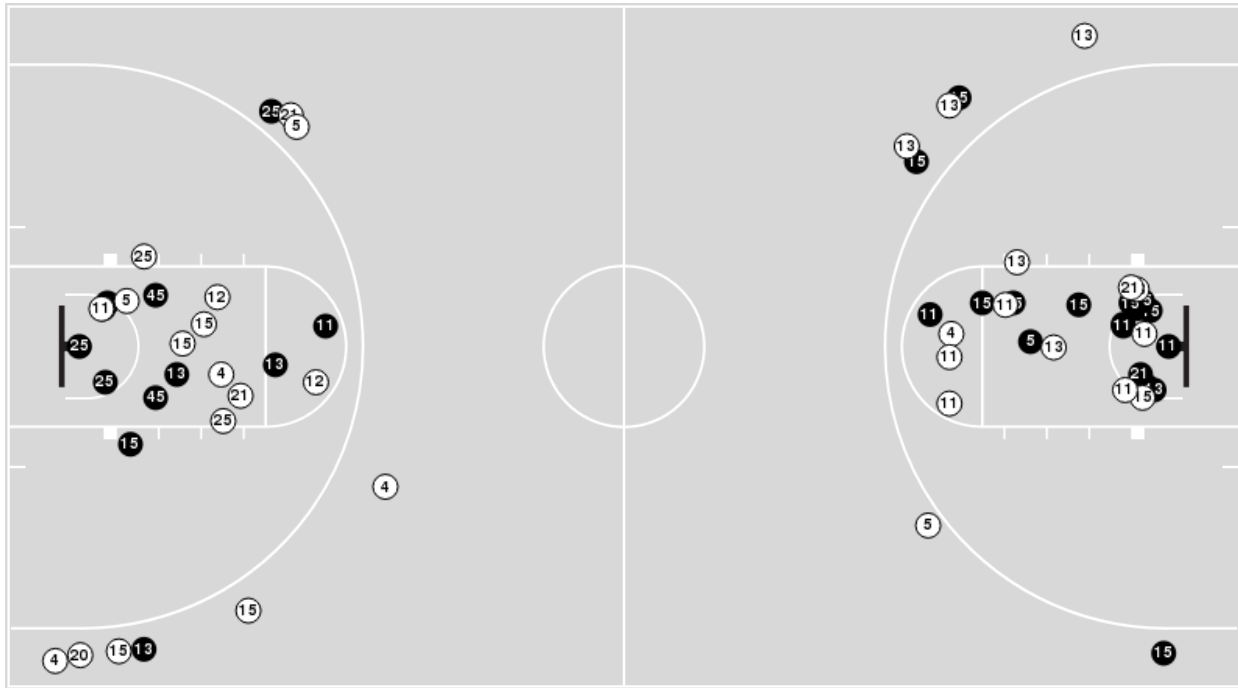

Iowa St. at Kansas

02/17/21 Allen Fieldhouse, Lawrence
2020-21 Women's Basketball

Game Time: 7:00 PM
Game Duration: 1:48
Attendance: 388

Officials: Bill Larence, Metta Christensen, Nick Marshall

Players => 0, 1, 4, 5, 10, 11, 12, 13, 15, 20, 21, 25, 31, 35, 45FG Types=>AllResults=>All

Kansas

All Field Goals