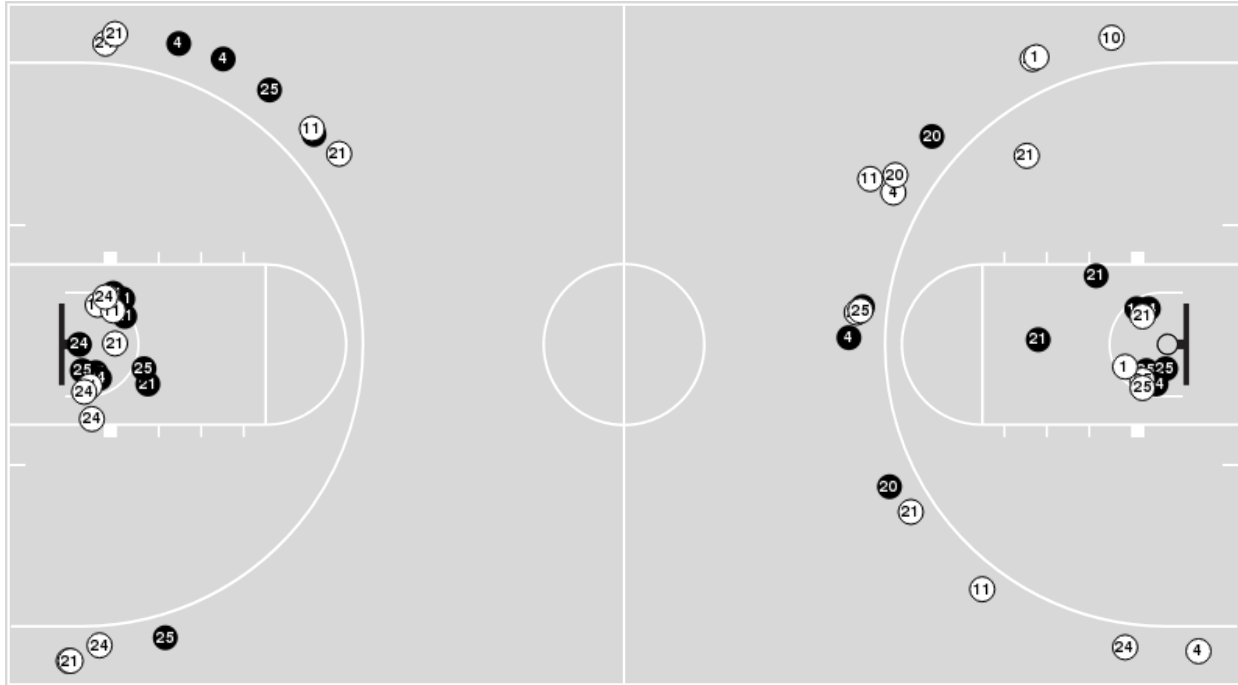

Iowa St. at Kansas

02/17/21 Allen Fieldhouse, Lawrence
2020-21 Women's Basketball

Game Time: 7:00 PM
Game Duration: 1:48
Attendance: 388

Officials: Bill Larence, Metta Christensen, Nick Marshall

Players => 1, 4, 10, 11, 13, 15, 20, 21, 23, 24, 25, 31 FG Types=>All Results=>All

Iowa St.

All Field Goals