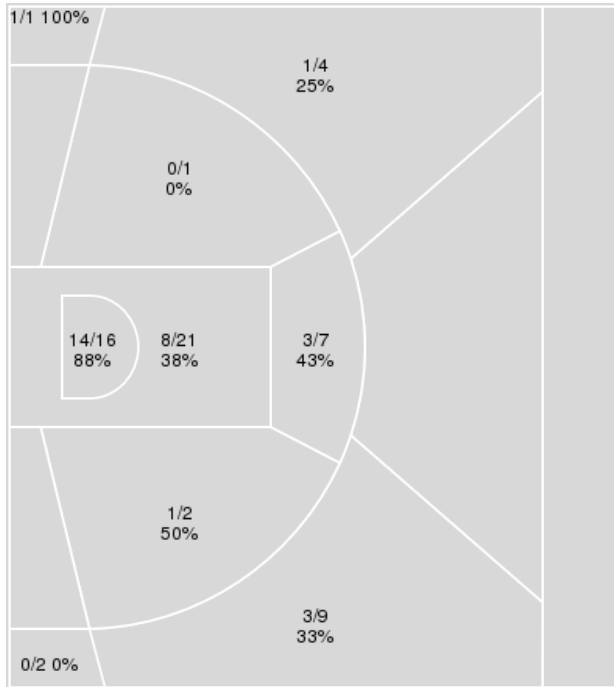

Iowa St. at Kansas

02/17/21 Allen Fieldhouse, Lawrence
2020-21 Women's Basketball

Game Time: 7:00 PM
Game Duration: 1:48
Attendance: 388

Officials: Bill Larance, Metta Christensen, Nick Marshall

{ Players => 0, 1, 4, 5, 10, 11, 12, 13, 15, 20, 21, 25, 31, 35, 45; } FG
Types => All; Results => All;

{ Players => 1, 4, 10, 11, 13, 15, 20, 21, 23, 24, 25, 31; } FG Types =>
All; Results => All;

Kansas