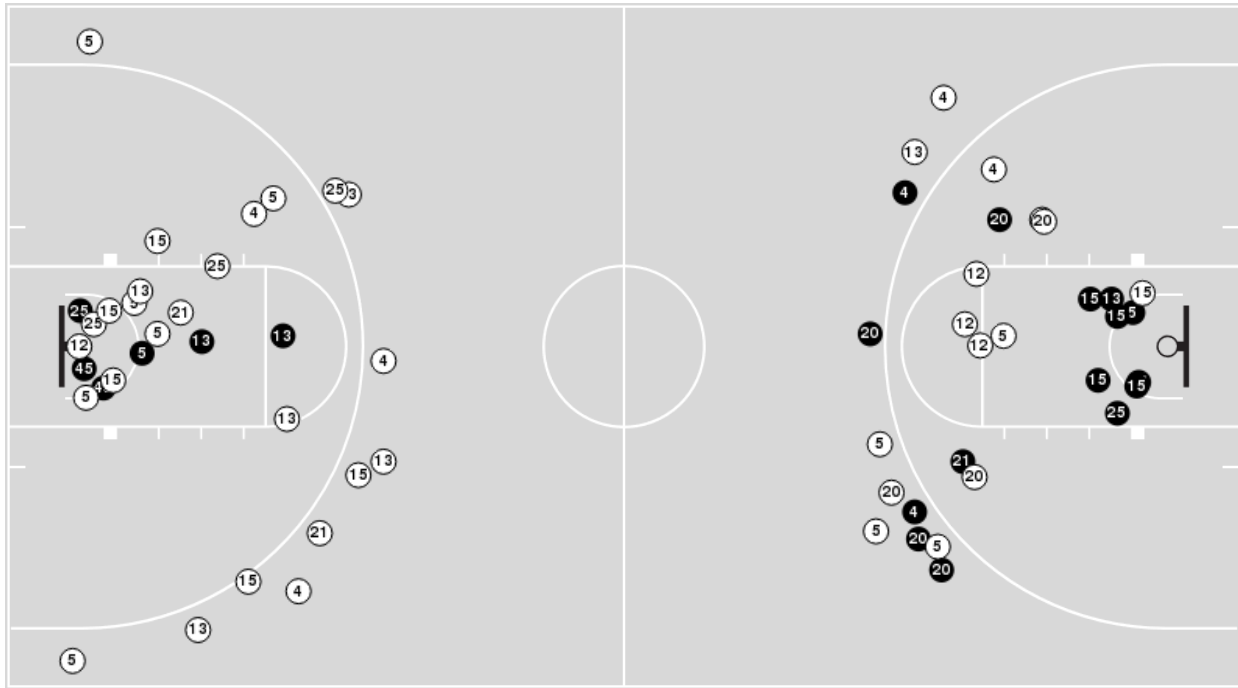

Baylor at Kansas

03/06/21 Allen Fieldhouse, Lawrence
2020-21 Women's Basketball

Game Time: 4:00 PM
Game Duration: 1:55
Attendance: 400

Officials: Scott Yarbrough, Julie Krommenhoek, Metta Christensen

Players => 0, 1, 4, 5, 10, 11, 12, 13, 15, 20, 21, 25, 31, 35, 45FG Types=>AllResults=>All

Kansas

All Field Goals