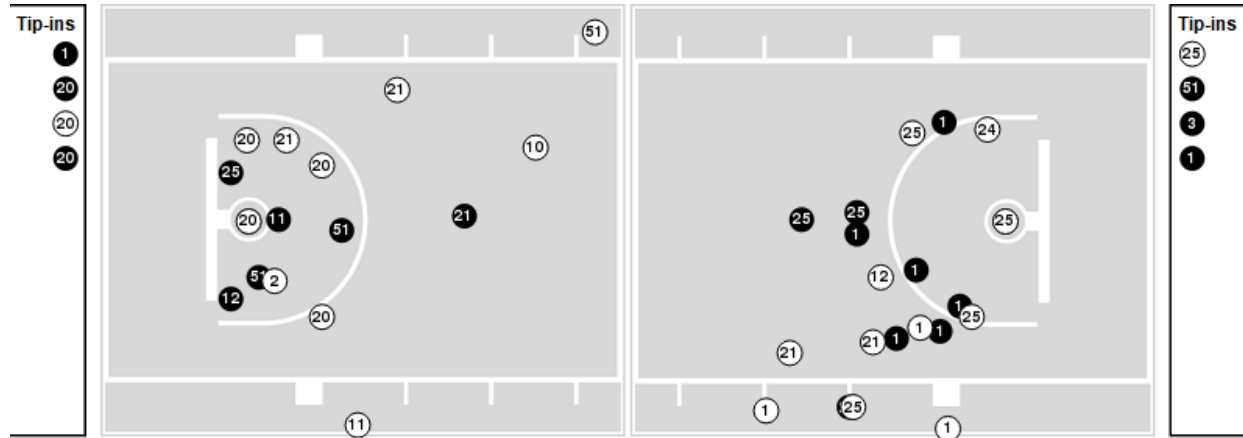

Blow Up Chart

● Made ○ Missed N - Player Number

Baylor	M/A	%
Field Goals	32/67	48
2 Points	27/53	51
3 Points	5/14	36
Free Throws	24/34	71

Baylor	M/A	%
Points in the Paint	40 (20 / 36)	56
Fast Break Points	10 (6/6)	100
Second Chance Points	22 (14/21)	67
Effective FG%	51