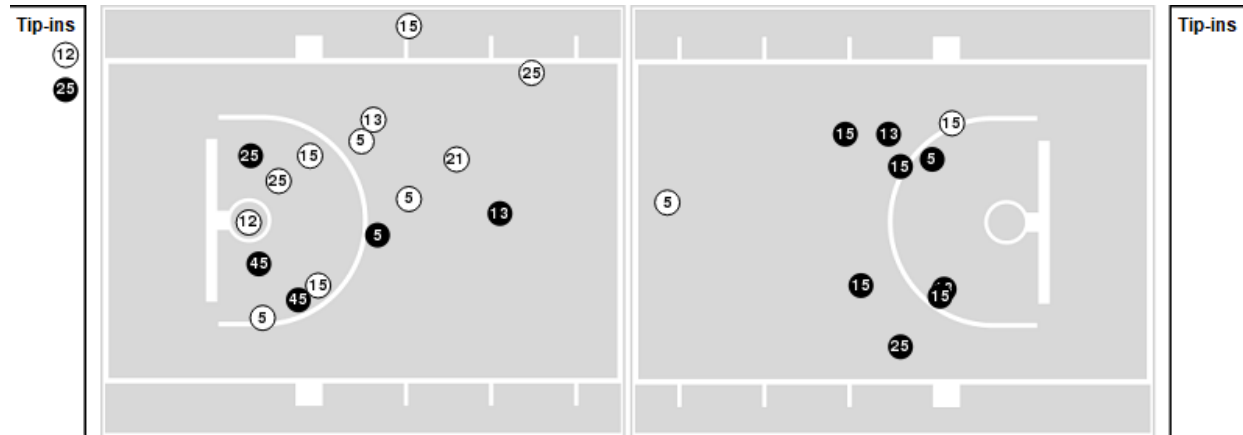

Blow Up Chart

● Made ○ Missed N - Player Number

Kansas	M/A	%
Field Goals	22/62	35
2 Points	17/41	41
3 Points	5/21	24
Free Throws	18/26	69

Kansas	M/A	%
Points in the Paint	28 (14 / 26)	54
Fast Break Points	10 (7/7)	100
Second Chance Points	2 (1/7)	14
Effective FG%	40