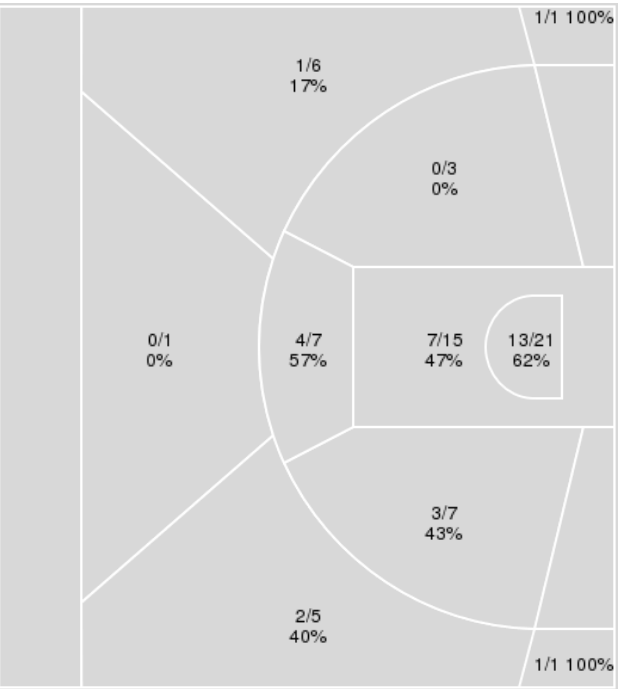

Baylor

Kansas	M/A	%
Field Goals	22/62	35
2 Points	17/41	41
3 Points	5/21	24
Free Throws	18/26	69

Baylor	M/A	%
Field Goals	32/67	48
2 Points	27/53	51
3 Points	5/14	36
Free Throws	24/34	71