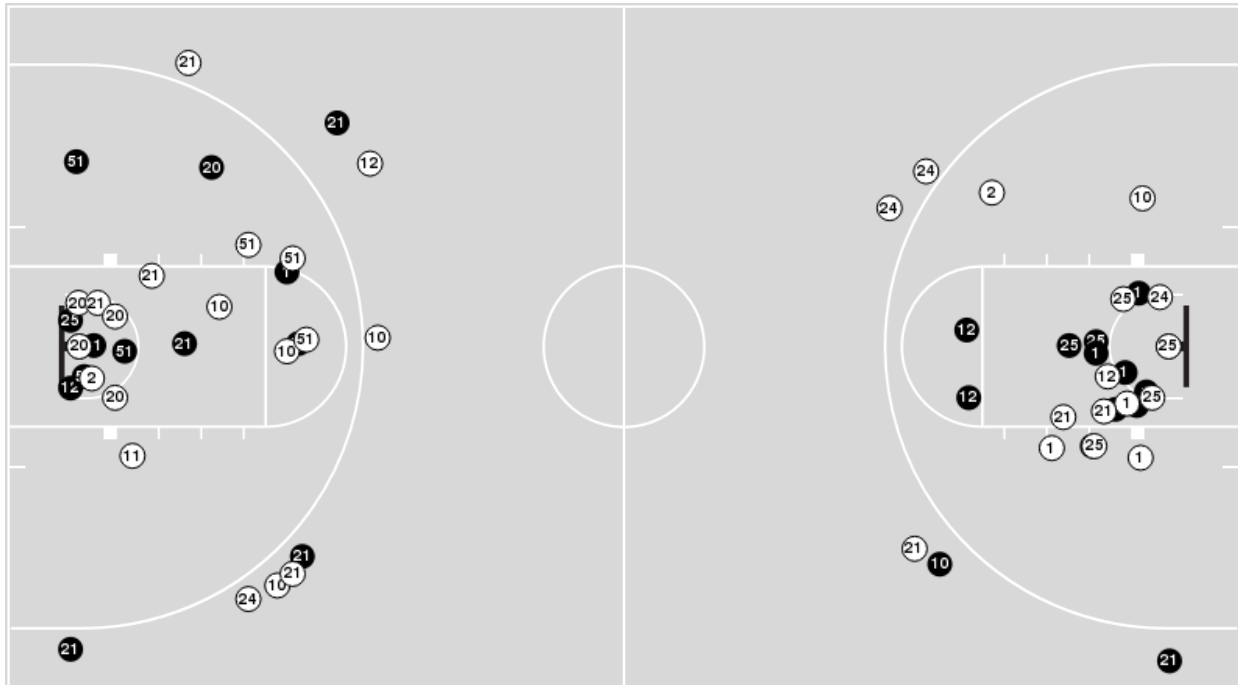

Baylor at Kansas

03/06/21 Allen Fieldhouse, Lawrence
2020-21 Women's Basketball

Game Time: 4:00 PM
Game Duration: 1:55
Attendance: 400

Officials: Scott Yarbrough, Julie Krommenhoek, Metta Christensen

Players => 1, 2, 3, 10, 11, 12, 20, 21, 22, 24, 25, 51 FG Types=>AllResults=>All

Baylor

All Field Goals