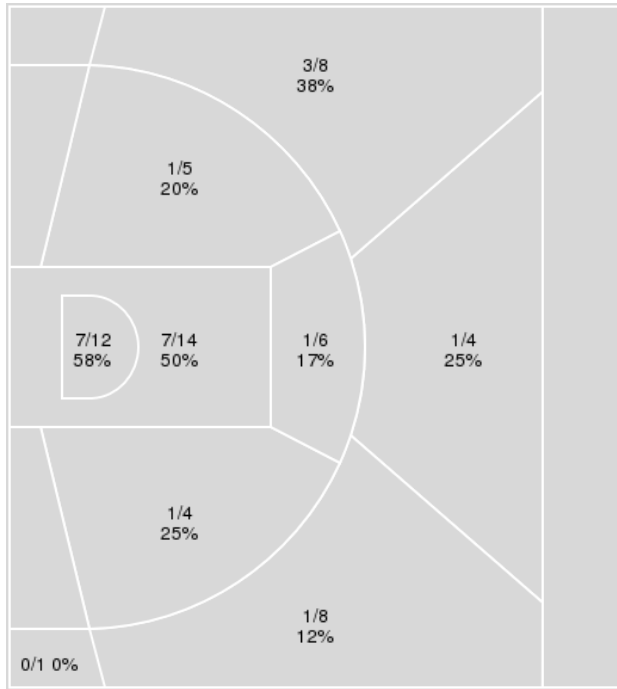

Baylor at Kansas

03/06/21 Allen Fieldhouse, Lawrence
2020-21 Women's Basketball

Game Time: 4:00 PM
Game Duration: 1:55
Attendance: 400

Officials: Scott Yarbrough, Julie Krommenhoek, Metta Christensen

{ Players => 0, 1, 4, 5, 10, 11, 12, 13, 15, 20, 21, 25, 31, 35, 45; } FG
Types => All; Results => All;

{ Players => 1, 2, 3, 10, 11, 12, 20, 21, 22, 24, 25, 51; } FG Types =>
All; Results => All;

Kansas