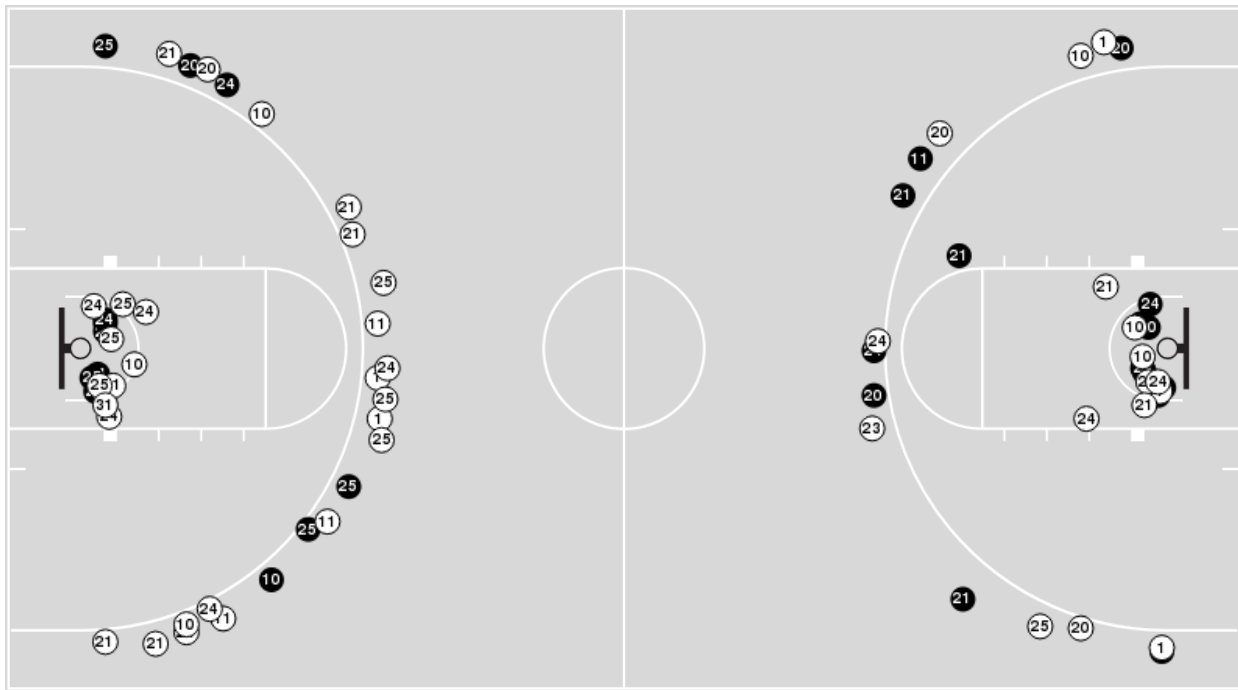

Officials: Michael McConnell, Doug Knight, Missy Brooks

Players => 1, 4, 10, 11, 13, 15, 20, 21, 23, 24, 25, 31 FG Types=>All Results=>All

Iowa State

All Field Goals

Blow Up Chart

● Made ○ Missed N - Player Number