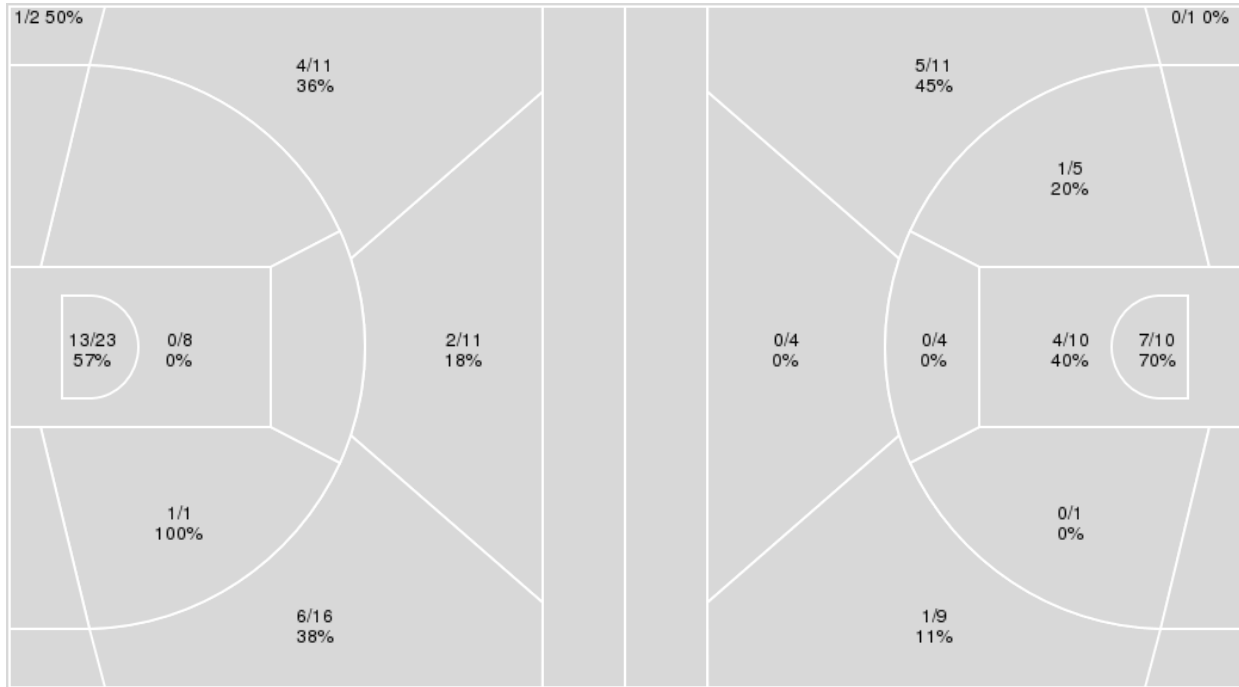

Officials: Michael McConnell, Doug Knight, Missy Brooks

{ Players => 1, 4, 10, 11, 13, 15, 20, 21, 23, 24, 25, 31; } FG Types => All; Results => All;

{ Players => 0, 1, 4, 5, 10, 11, 12, 13, 15, 20, 21, 25, 31, 35, 45; } FG Types => All; Results => All;

Iowa State

Kansas

Iowa State	M/A	%
Field Goals	27/72	38
2 Points	14/32	44
3 Points	13/40	32
Free Throws	16/19	84

Kansas	M/A	%
Field Goals	18/55	33
2 Points	12/30	40
3 Points	6/25	24
Free Throws	11/14	79