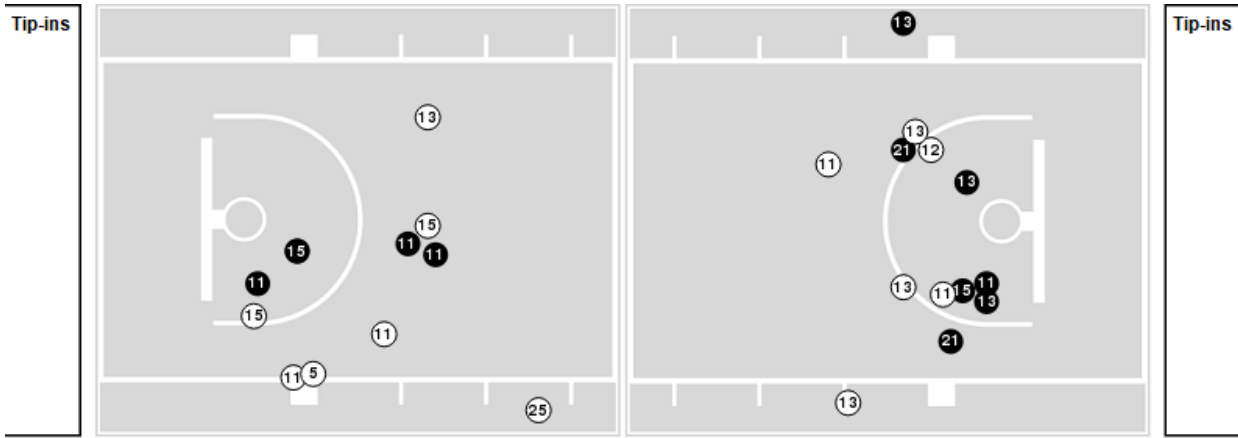

Blow Up Chart

● Made ○ Missed N - Player Number

Kansas	M/A	%
Field Goals	18/55	33
2 Points	12/30	40
3 Points	6/25	24
Free Throws	11/14	79

Kansas	M/A	%
Points in the Paint	22 (11 / 20)	55
Fast Break Points	0 (0/0)	0
Second Chance Points	5 (3/5)	60
Effective FG%	38