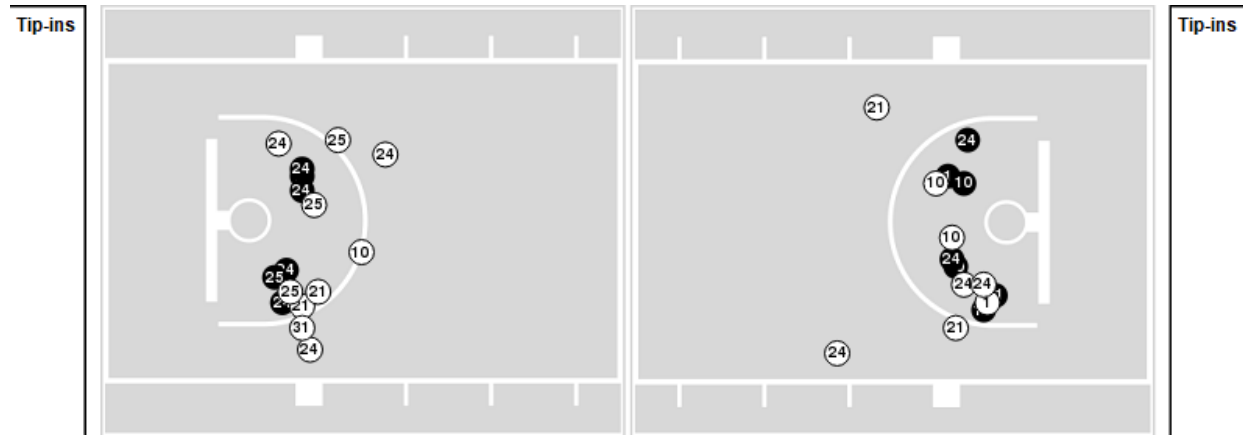

Officials: Michael McConnell, Doug Knight, Missy Brooks

Players => 1, 4, 10, 11, 13, 15, 20, 21, 23, 24, 25, 31 FG Types=>All Results=>All

Iowa State

All Field Goals

Blow Up Chart

● Made ○ Missed N - Player Number