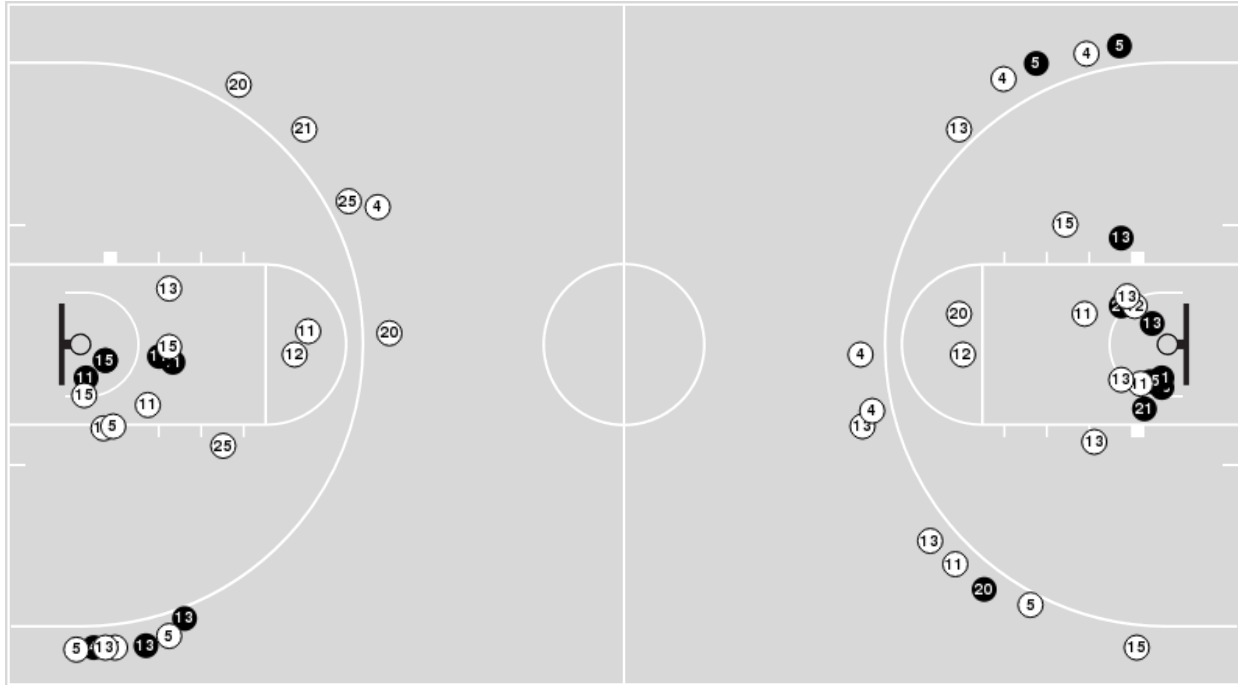

Officials: Michael McConnell, Doug Knight, Missy Brooks

Players => 0, 1, 4, 5, 10, 11, 12, 13, 15, 20, 21, 25, 31, 35, 45FG Types=>AllResults=>All

Kansas

All Field Goals