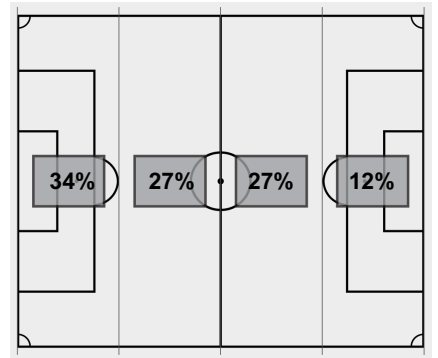

No.	Time	Team	Goal scorer	Assist	Description
-----	------	------	-------------	--------	-------------

Cautions and ejections:

YC - Jayhawks #4 96:10

Stadium: Rock Chalk Park

Officials: Referee: Jaime Herrera; Asst. Referee: Abed Kuttaineh; Jared Kuehl; Alt. Official: Manuel Ortiz;

Offsides: Kansas St. 3, Kansas 1.

Soccer Box Score (Final)
2020-21 Women's Soccer
Kansas St. vs Kansas (3/13/2021 at Lawrence, UNITED STATES)

Attacking Direction →

11	TOTAL SHOTS	14
2	SHOTS ON TARGET	6
6	SAVES	2
3	CORNERS	5
3	OFFSIDES	1
0	YELLOW CARDS	1
0	RED CARDS	0
46%	POSSESSION TOTAL	54%