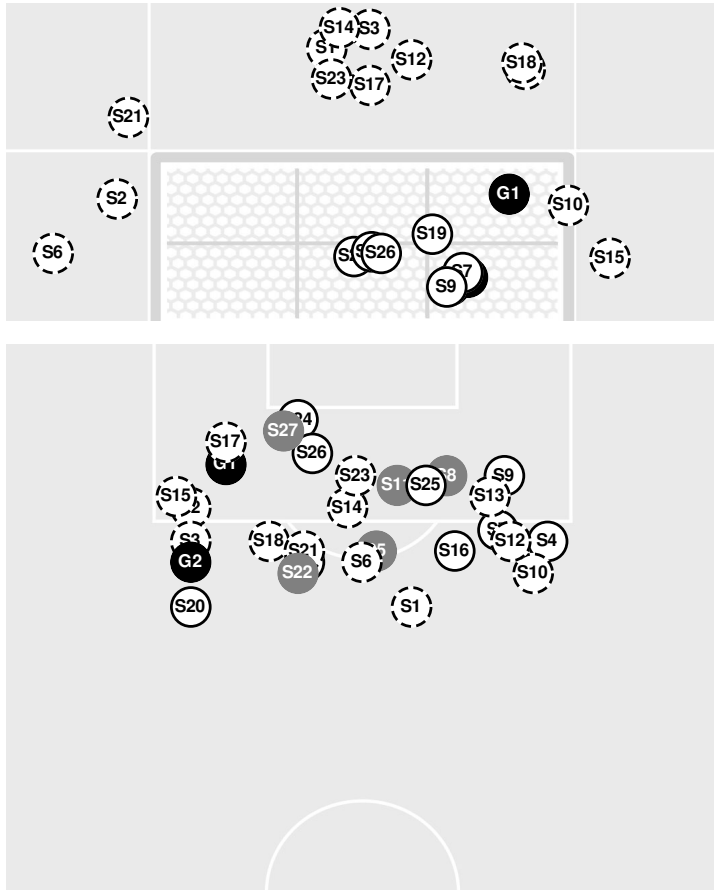

KANSAS CITY 1, KANSAS 0

Kansas City vs Kansas

8/13/21 Rock Chalk Park, Lawrence
2021-22 Women's Soccer

Officials:

		1st Half	2nd Half
Shots by Half Intervals	Jayhawks	17	12
	Roos	0	1

Shot Chart

JAYHAWKS

ROOS

S Shot Off Target
 S Shot On Target
 S Blocked
 G Goal / Own Goal

Shot Summary

**Kansas City vs Kansas**8/13/21 Rock Chalk Park, Lawrence
2021-22 Women's Soccer**Officials:****JAYHAWKS**

No	Time	Player	Description
G1	4'	26, Moira Kelley	
S1	5'	9, Rylan Childers	
S2	7'	5, Mackenzie Boeve	
S3	10'	11, Maggie Gagne	
S4	14'	23, Grace Wiltgen	Saved
G2	17'	11, Maggie Gagne	
S5	17'	6, Kaela Hansen	Blocked
S6	17'	9, Rylan Childers	
S7	22'	11, Maggie Gagne	Saved
S8	22'	27, Shira Elinav	Blocked
S9	23'	9, Rylan Childers	Saved
S10	33'	7, Raena Childers	
S11	33'	14, Samantha Barnett	Blocked
S12	37'	8, Kennedy Tallman	
S13	39'	27, Shira Elinav	
S14	43'	7, Raena Childers	
S15	44'	2, Ellie Prybylski	
S16	49'	9, Rylan Childers	Saved
S17	50'	4, Kailey Lane	
S18	55'	11, Maggie Gagne	
S19	56'	16, Italia Bradley	Saved
S20	60'	4, Kailey Lane	Saved
S21	62'	19, Kate Dreyer	
S22	67'	11, Maggie Gagne	Blocked
S23	68'	27, Shira Elinav	
S24	79'	5, Mackenzie Boeve	Saved
S25	83'	12, Brie Severns	Saved
S26	83'	12, Brie Severns	Saved
S27	88'	11, Maggie Gagne	Blocked

ROOS

No	Time	Player	Description
G1	46'	28, Lily Stedman	