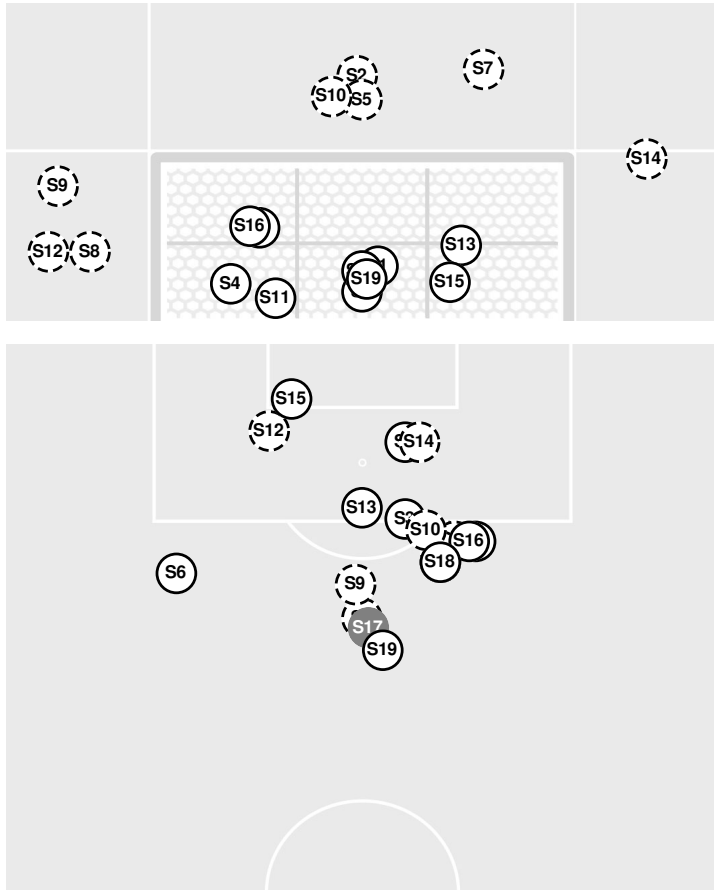

- 100:00 Jayhawks substitution: Bradley, Italia for Tallman, Kennidy.
- 100:00 Jayhawks substitution: Wiltgen, Grace for Severns, Brie.
- 100:00 Bulldogs substitution: Shepard, Makenna for Musungu, Rebecka.
- 100:00 Bulldogs substitution: Walls, Alison for Miracle, Brynn.
- 100:00 Bulldogs substitution: Panther, Rachel for Brown, Meghan.
- 100:00 Start of OT2 period [100:00].
- 103:46 Shot by Jayhawks Severns, Brie, SAVE Stone, Kelsie.
- 105:05 Jayhawks substitution: Severns, Brie for Bradley, Italia.
- 105:05 Bulldogs substitution: Brown, Meghan for Johnson, Cate.
- 105:05 Bulldogs substitution: Overstreet, Lily for Jones, Chloe.
- 105:05 Bulldogs substitution: Miracle, Brynn for Walls, Alison.
- 105:05 Bulldogs substitution: Horman, Haley for Peak, Hallie.
- 105:34 Foul on Kansas.
- 106:31 Jayhawks substitution: Childers, Raena for Severns, Brie.
- 106:31 Jayhawks substitution: Lane, Kailey for Winter, Olivia.
- 106:31 Bulldogs substitution: Musungu, Rebecka for Shepard, Makenna.
- 107:07 Jayhawks substitution: Elinav, Shira for Wiltgen, Grace.
- 107:07 Bulldogs substitution: Nagel, Emma for Panther, Rachel.
- 108:22 Bulldogs substitution: Morrow, Blake for Crabtree, Amelia.
- 108:55 Shot by Jayhawks Childers, Rylan, SAVE Stone, Kelsie.
- 109:22 Foul on Drake.
- 110:00 End of period [110:00].

DRAKE 0, KANSAS 0

Drake vs Kansas

8/19/21 Rock Chalk Park, Lawrence
2021-22 Women's Soccer

Officials: Mark Kadlecik, Mike McNally, Brandon Queri, Marc Tiemann

Shots by Half Intervals		1st Half	2nd Half	1st OT	2nd OT
Jayhawks		6	10	1	2
Bulldogs		0	1	2	0

Shot Chart

JAYHAWKS

BULLDOGS

S Shot Off Target
 S Shot On Target
 S Blocked
 G Goal / Own Goal

Shot Summary

Official Soccer Shot Chart - Final

Drake vs Kansas

8/19/21 Rock Chalk Park, Lawrence
2021-22 Women's Soccer