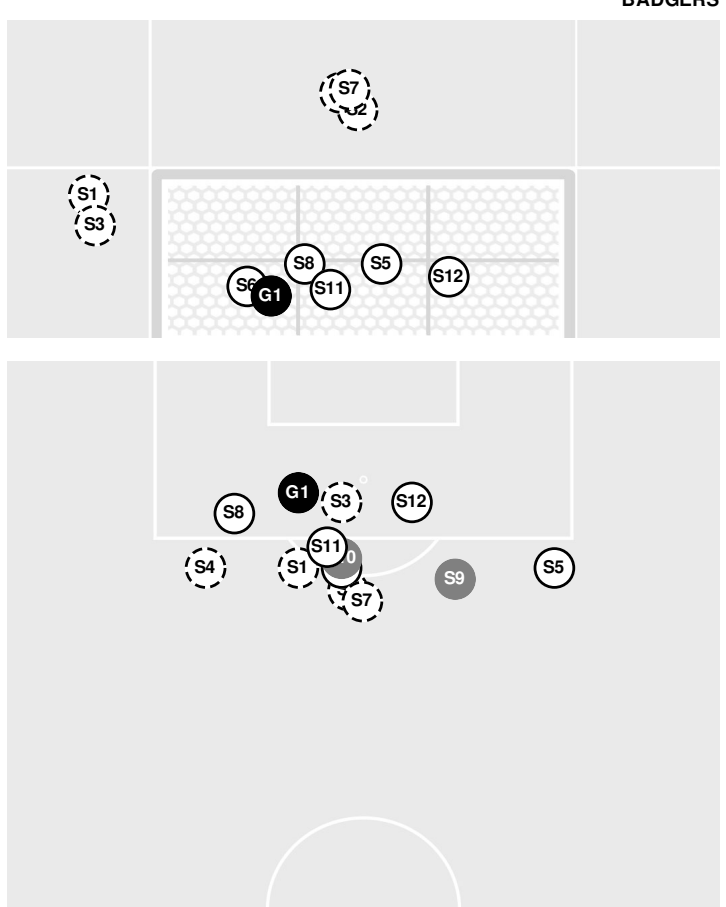

- 66:48 Foul on Wisconsin.
- 67:18 Corner kick by Jayhawks [67:18].
- 67:49 Shot by Jayhawks Winter, Olivia, SAVE Bloomer, Jordyn.
- 69:13 Badgers substitution: Odmark, Claire for Murtha, Cameron.
- 69:17 Jayhawks substitution: Gagne, Maggie for Prybylski, Ellie.
- 69:17 Jayhawks substitution: Childers, Raena for Winter, Olivia.
- 69:17 Badgers substitution: Andringa, Dara for Viggiano, Natalie.
- 69:17 Shot by Jayhawks Wiltgen, Grace BLOCKED.
- 69:17 Corner kick by Jayhawks [69:17].
- 69:17 Offside against Wisconsin.
- 68:23 Foul on Wisconsin.
- 76:05 Foul on Kansas.
- 76:59 Jayhawks substitution: Lane, Kailey for Severns, Brie.
- 76:59 Badgers substitution: Murtha, Cameron for Odmark, Claire.
- 78:14 Corner kick by Jayhawks [78:14].
- 80:36 Badgers substitution: Ishaug, Maddie for Andringa, Dara.
- 81:22 Jayhawks substitution: Prybylski, Ellie for Childers, Raena.
- 81:22 Jayhawks substitution: Winter, Olivia for Wiltgen, Grace.
- 81:22 Badgers substitution: Viggiano, Natalie for Romine, Sophia.
- 82:04 Corner kick by Jayhawks [82:04].
- 82:44 Foul on Wisconsin.
- 88:32 Corner kick by Jayhawks [88:32].
- 89:01 Shot by Jayhawks Hansen, Kaela WIDE RIGHT.
- 90:00 End of period [90:00].

WISCONSIN 1, KANSAS 0

Wisconsin vs Kansas

8/22/21 Rock Chalk Park, Lawrence
2021-22 Women's Soccer

Officials: Ethan Dix, Shane Kennard, Esteban Rosano, Louis Tribaldo

		1st Half	2nd Half
Shots by Half Intervals	Jayhawks	1	4
	Badgers	5	8

Shot Chart

JAYHAWKS

BADGERS

S Shot Off Target
 S Shot On Target
 S Blocked
 G Goal / Own Goal

Shot Summary

Official Soccer Shot Chart - Final

Wisconsin vs Kansas

8/22/21 Rock Chalk Park, Lawrence
2021-22 Women's Soccer