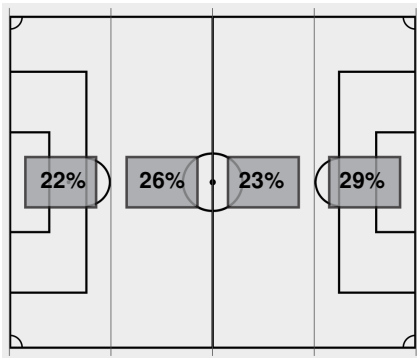

Official Soccer Box Score - Final

Wisconsin vs Kansas

8/22/21 Rock Chalk Park, Lawrence
2021-22 Women's Soccer

Match Time: 1:00 PM

Match Duration: 02:02

Attendance: 484

Officials: Ethan Dix, Shane Kennard, Esteban Rosano, Louis Tribaldo

Attacking Direction →

13	TOTAL SHOTS	5
6	SHOTS ON TARGET	2
2	SAVES	5
3	CORNERS	5
2	OFFSIDES	0
0	YELLOW CARDS	1
0	RED CARDS	0
47%	POSSESSION TOTAL	53%

← Attacking Direction

Official's signature

**Wisconsin vs Kansas**8/22/21 Rock Chalk Park, Lawrence
2021-22 Women's Soccer**Match Time:** 1:00 PM**Match Duration:** 02:02**Attendance:** 484**Officials:** Ethan Dix, Shane Kennard, Esteban Rosano, Louis Tribaldo**Wisconsin Starters:**