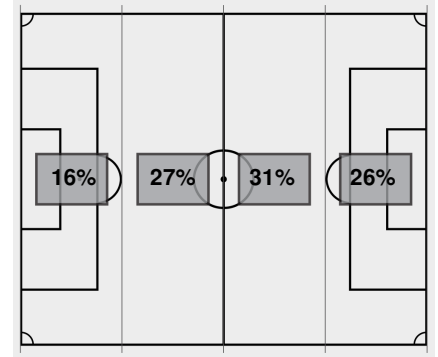

Official Soccer Box Score - First Half

Wisconsin vs Kansas

8/22/21 Rock Chalk Park, Lawrence
2021-22 Women's Soccer

Match Time: 1:00 PM

Match Duration: 02:02

Attendance: 484

Officials: Ethan Dix, Shane Kennard, Esteban Rosano, Louis Tribaldo

Attacking Direction →

5	TOTAL SHOTS	1
1	SHOTS ON TARGET	1
1	SAVES	1
0	CORNERS	0
1	OFFSIDES	0
0	YELLOW CARDS	1
0	RED CARDS	0
52%	POSSESSION TOTAL	48%

← Attacking Direction

Official's signature

Wisconsin vs Kansas