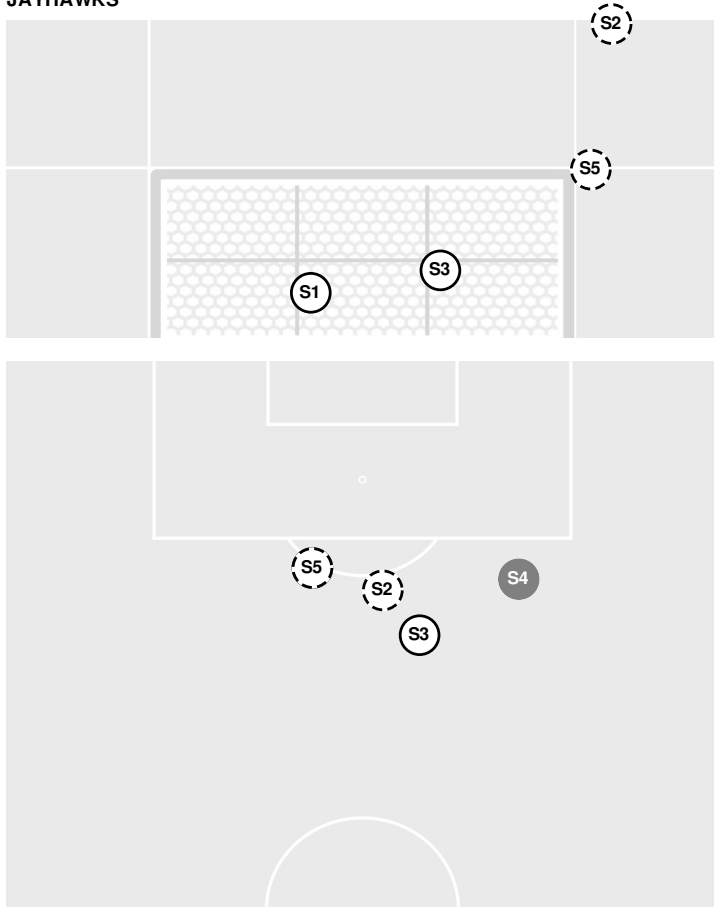

- 66:48 Foul on Wisconsin.
- 67:18 Corner kick by Jayhawks [67:18].
- 67:49 Shot by Jayhawks Winter, Olivia, SAVE Bloomer, Jordyn.
- 69:13 Badgers substitution: Odmark, Claire for Murtha, Cameron.
- 69:17 Jayhawks substitution: Gagne, Maggie for Prybylski, Ellie.
- 69:17 Jayhawks substitution: Childers, Raena for Winter, Olivia.
- 69:17 Badgers substitution: Andringa, Dara for Viggiano, Natalie.
- 69:17 Shot by Jayhawks Wiltgen, Grace BLOCKED.
- 69:17 Corner kick by Jayhawks [69:17].
- 69:17 Offside against Wisconsin.
- 68:23 Foul on Wisconsin.
- 76:05 Foul on Kansas.
- 76:59 Jayhawks substitution: Lane, Kailey for Severns, Brie.
- 76:59 Badgers substitution: Murtha, Cameron for Odmark, Claire.
- 78:14 Corner kick by Jayhawks [78:14].
- 80:36 Badgers substitution: Ishaug, Maddie for Andringa, Dara.
- 81:22 Jayhawks substitution: Prybylski, Ellie for Childers, Raena.
- 81:22 Jayhawks substitution: Winter, Olivia for Wiltgen, Grace.
- 81:22 Badgers substitution: Viggiano, Natalie for Romine, Sophia.
- 82:04 Corner kick by Jayhawks [82:04].
- 82:44 Foul on Wisconsin.
- 88:32 Corner kick by Jayhawks [88:32].
- 89:01 Shot by Jayhawks Hansen, Kaela WIDE RIGHT.
- 90:00 End of period [90:00].

Shot Chart

JAYHAWKS

BADGERS

S Shot Off Target
 S Shot On Target
 S Blocked
 G Goal / Own Goal

Shot Summary

Official Soccer Shot Chart - Final

Wisconsin vs Kansas

8/22/21 Rock Chalk Park, Lawrence
2021-22 Women's Soccer