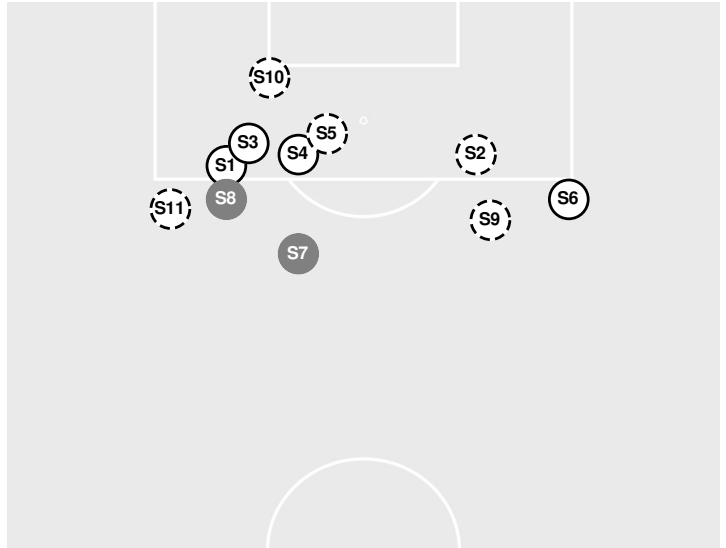

**SAINT LOUIS 0, KANSAS 0**

Shots by Half Intervals	Jayhawks	1st Half	2nd Half
		Jayhawks	6
	Billikens	3	8

Shot Chart

JAYHAWKS

BILLIKENS

S Shot Off Target   
 S Shot On Target   
 S Blocked   
 G Goal / Own Goal