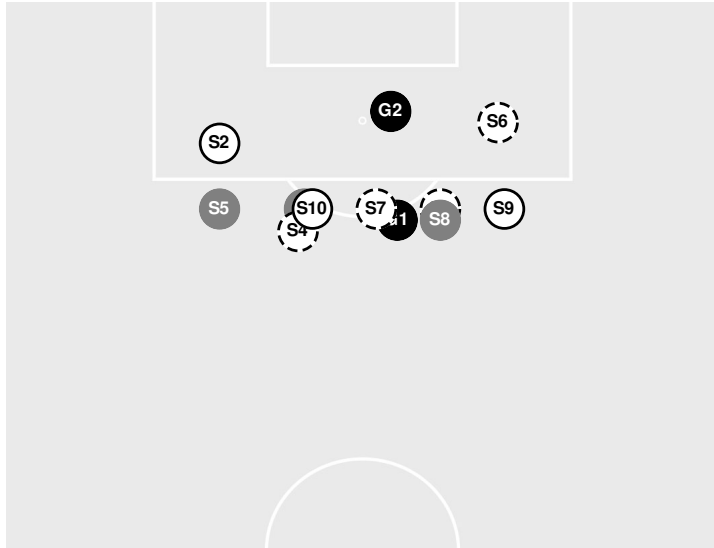

**SAINT LOUIS 0, KANSAS 0**

Shots by Half Intervals	Jayhawks	1st Half	2nd Half
		Jayhawks	6
	Billikens	3	8

Shot Chart

JAYHAWKS

BILLIKENS

S Shot Off Target   
 S Shot On Target   
 S Blocked   
 G Goal / Own Goal