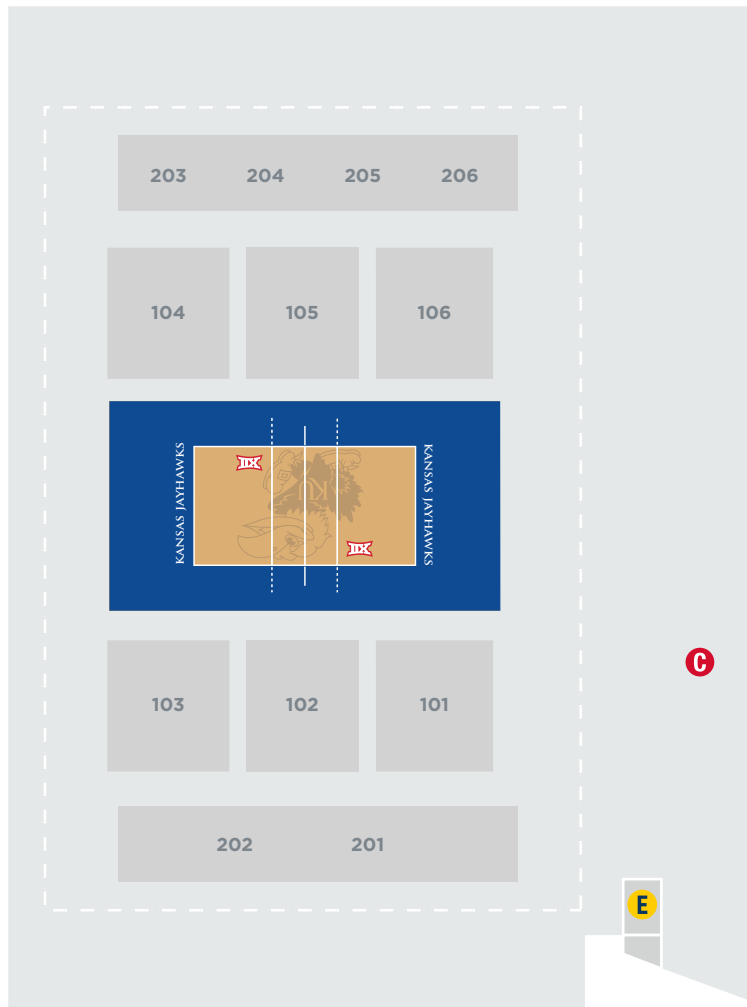

HOREJSI FAMILY VOLLEYBALL ARENA

FIRST FLOOR

-  ATM
-  Concessions
-  Entrance/Exit
-  Fan Information/Lost & Found
-  Accessible Elevator
-  Rally House
-  Women's Restroom
-  Men's Restroom
-  All Gender Restroom
-  Accessible Restroom
-  Ticket Booth
-  Student Entrance
-  Home Player/Guest Entrance
-  Visitor Player/Guest Entrance

HOREJSI FAMILY VOLLEYBALL ARENA

SECOND FLOOR

-  ATM
-  Concessions
-  Entrance/Exit
-  Fan Information/Lost & Found
-  Accessible Elevator
-  Rally House
-  Women's Restroom
-  Men's Restroom
-  All Gender Restroom
-  Accessible Restroom
-  Ticket Booth
-  Student Entrance
-  Home Player/Guest Entrance
-  Visitor Player/Guest Entrance