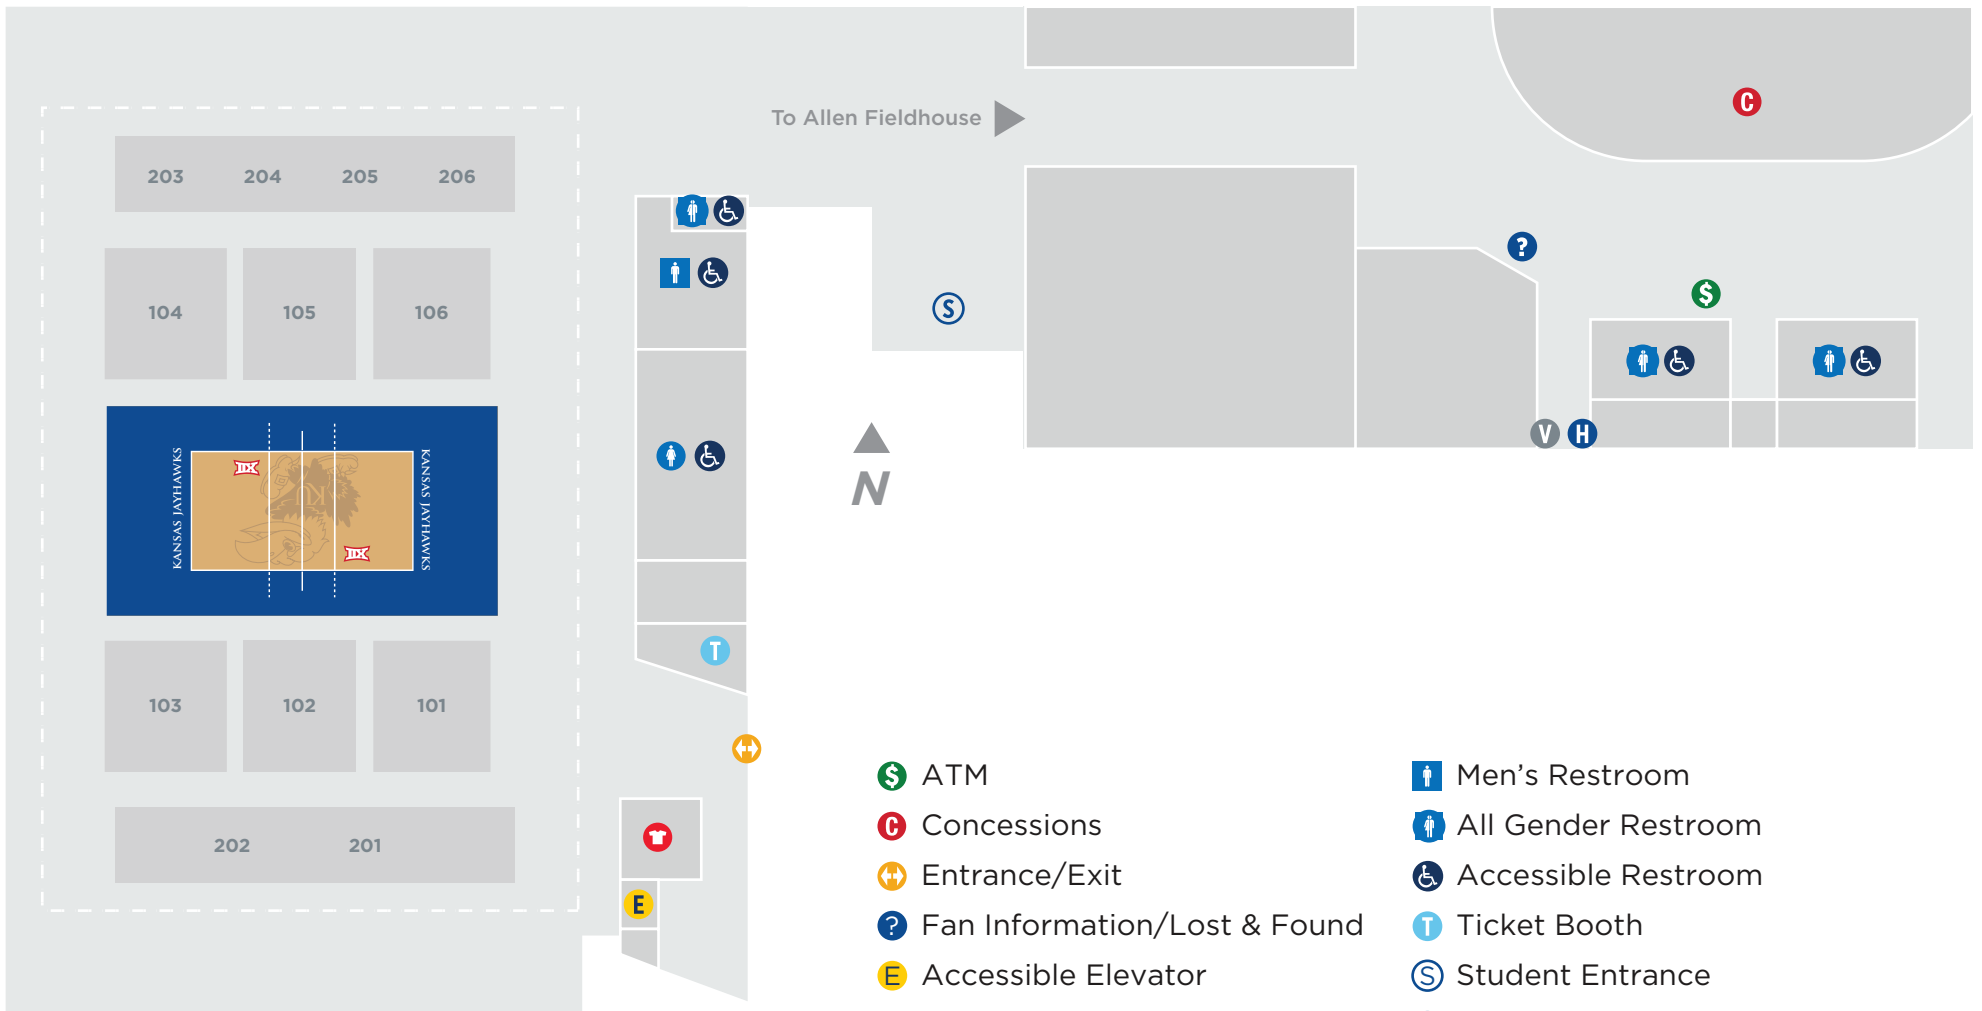

HOREJSI FAMILY VOLLEYBALL ARENA

FIRST FLOOR

-  ATM
-  Concessions
-  Entrance/Exit
-  Fan Information/Lost & Found
-  Accessible Elevator
-  Rally House
-  Women's Restroom
-  Men's Restroom
-  All Gender Restroom
-  Accessible Restroom
-  Ticket Booth
-  Student Entrance
-  Home Player/Guest Entrance
-  Visitor Player/Guest Entrance

HOREJSI FAMILY VOLLEYBALL ARENA

SECOND FLOOR

-  ATM
-  Concessions
-  Entrance/Exit
-  Fan Information/Lost & Found
-  Accessible Elevator
-  Rally House
-  Women's Restroom
-  Men's Restroom
-  All Gender Restroom
-  Accessible Restroom
-  Ticket Booth
-  Student Entrance
-  Home Player/Guest Entrance
-  Visitor Player/Guest Entrance