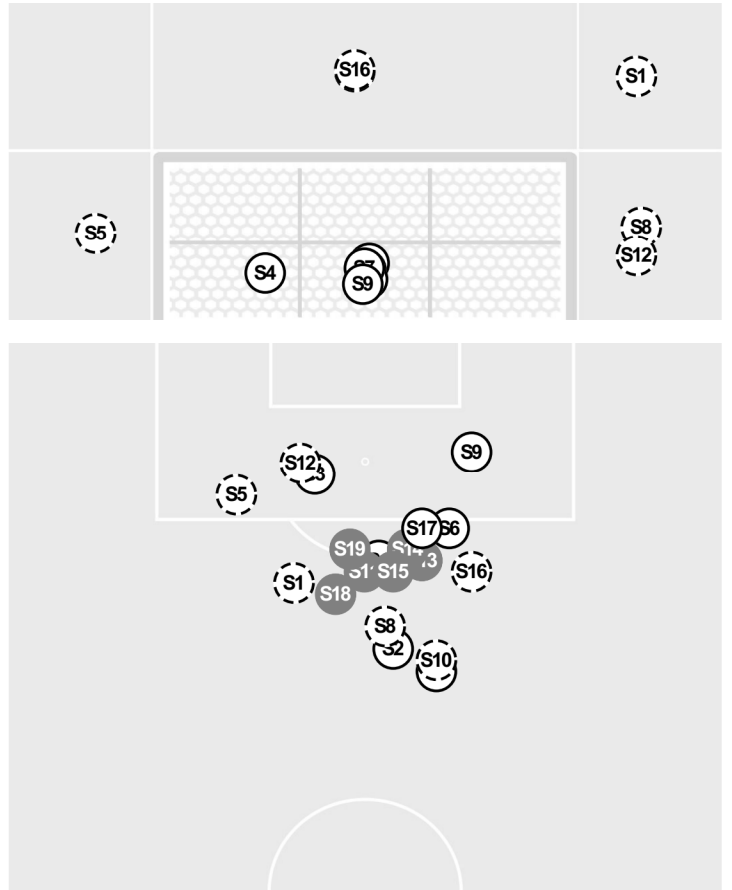

JAYHAWKS

S Shot Off Target
S Shot On Target
S Blocked
G Goal / Own Goal

Shot Summary