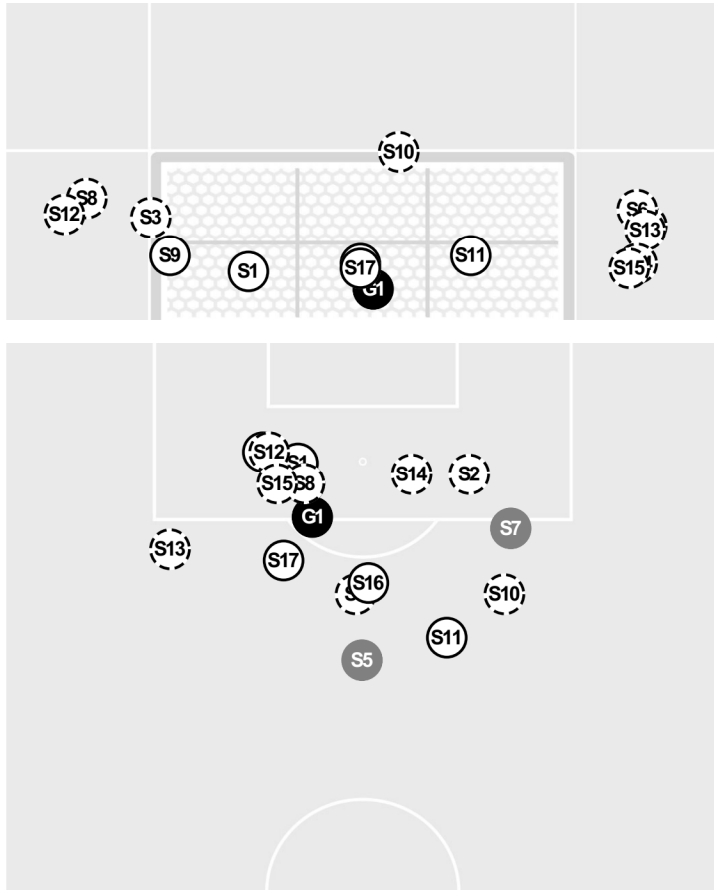

Kansas vs TCU

9/23/2021 Garvey-Rosenthal Soccer Stadium, Fort Worth
2021-22 Women's Soccer

Officials: Daniel Radford, Nicole Green, Melissa Stewart, Andrew Bell

Shots by Half Intervals	Horned Frogs Jayhawks	1st Half	2nd Half
		6 7	12 12

Shot Chart

HORNED FROGS