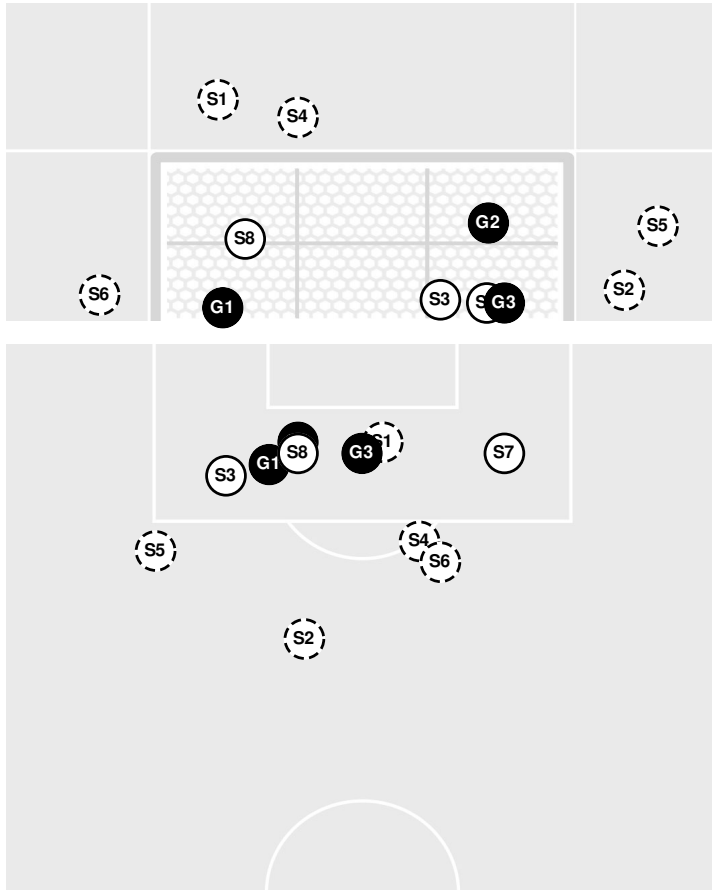

KANSAS 0, OKLAHOMA ST. 1

Officials: Richonne Clark, Estefania Estrada, Tony Guiliano, Michael Cap

Shots by Half Intervals		1st Half	2nd Half
Cowgirls		8	3
Jayhawks		5	9

Shot Chart

COWGIRLS

JAYHAWKS

(S) Shot Off Target (S) Shot On Target (S) Blocked (G) Goal / Own Goal