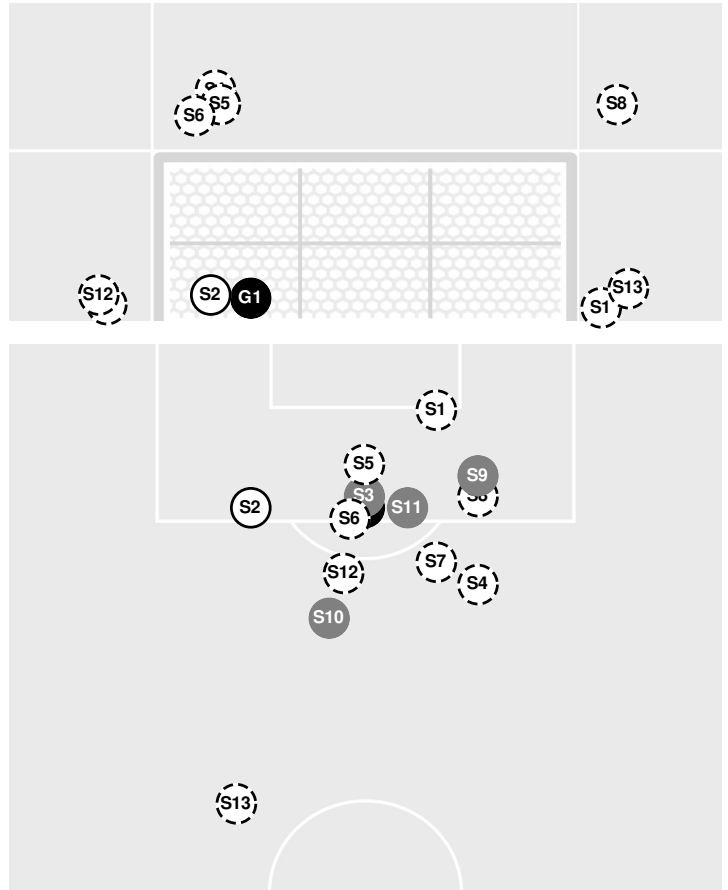

KANSAS 0, OKLAHOMA ST. 1

Officials: Richonne Clark, Estefania Estrada, Tony Guiliano, Michael Cap

Shots by Half Intervals		1st Half	2nd Half
Cowgirls		8	3
Jayhawks		5	9

Shot Chart

COWGIRLS

JAYHAWKS

(S) Shot Off Target (S) Shot On Target (S) Blocked (G) Goal / Own Goal

Shot Summary

Official Soccer Shot Chart - Final
Kansas vs Oklahoma St.
9/26/21 Neal Patterson Stadium, Stillwater
2021-22 Women's Soccer

Match Time: 1:00 PM
Match Duration: 02:02
Attendance: 627

Officials: Richonne Clark, Estefania Estrada, Tony Guiliano, Michael Cap