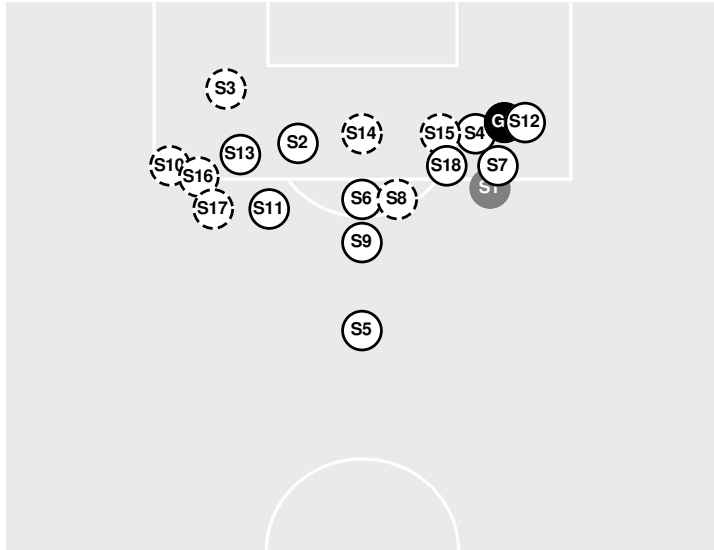

Official Soccer Play by Play - Overtime Half

Kansas St. vs Kansas

9/30/21 Rock Chalk Park, Lawrence
2021-22 Women's Soccer

Match Time: 7:00 PM

Match Duration: 02:25

Attendance: 663

Officials:

- 90:00 Start of OT period [90:00].
- 90:42 Foul on Kansas St..
- 91:41 Foul on Kansas.
- 93:54 Shot by Jayhawks Wiltgen, Grace, SAVE Werremeyer, Alaina.
- 95:28 Foul on Kansas St..
- 96:23 Foul on Kansas.
- 97:03 Wildcats substitution: Lujan, Joey for Nemechek, Bailey.
- 97:03 Jayhawks substitution: Wiltgen, Grace for Sheridan, Mya.
- 98:21 GOAL by Wildcats Thornhill, Caylee (FIRST GOAL), Assist by Entz, Brookelynn, goal number 2 for season.

KANSAS ST. 1, KANSAS 0

- 98:21 End of period [98:21].

KANSAS ST. 1, KANSAS 0

Kansas St. vs Kansas

9/30/21 Rock Chalk Park, Lawrence
2021-22 Women's Soccer

Officials:

Shots by Half Intervals		1st Half	2nd Half	1st OT
Jayhawks		8	10	1
Wildcats		5	3	1

Shot Chart

JAYHAWKS

WILDCATS

S Shot Off Target
 S Shot On Target
 S Blocked
 G Goal / Own Goal

Shot Summary

Official Soccer Shot Chart - Final

Kansas St. vs Kansas

9/30/21 Rock Chalk Park, Lawrence
2021-22 Women's Soccer