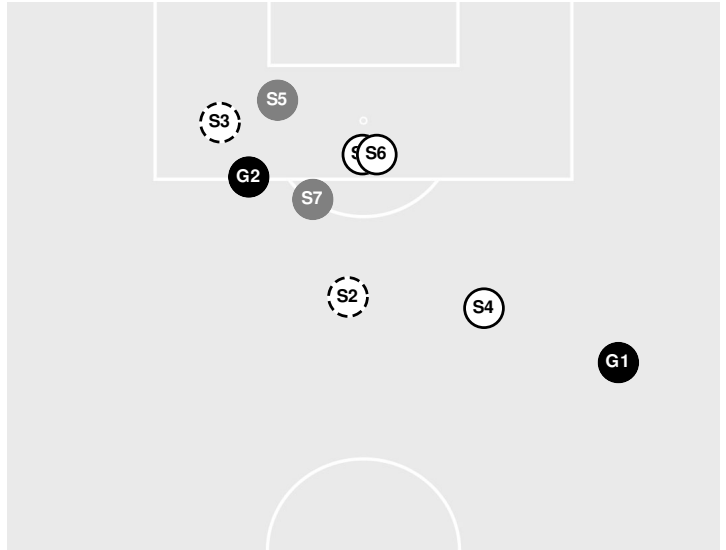

KANSAS ST. 1, KANSAS 0

- 98:21 End of period [98:21].

KANSAS ST. 1, KANSAS 0

Kansas St. vs Kansas

9/30/21 Rock Chalk Park, Lawrence
2021-22 Women's Soccer

Officials:

Shots by Half Intervals		1st Half	2nd Half	1st OT
Jayhawks		8	10	1
Wildcats		5	3	1

Shot Chart

JAYHAWKS

WILDCATS

S Shot Off Target
 S Shot On Target
 S Blocked
 G Goal / Own Goal

Shot Summary

Official Soccer Shot Chart - Final

Kansas St. vs Kansas

9/30/21 Rock Chalk Park, Lawrence
2021-22 Women's Soccer