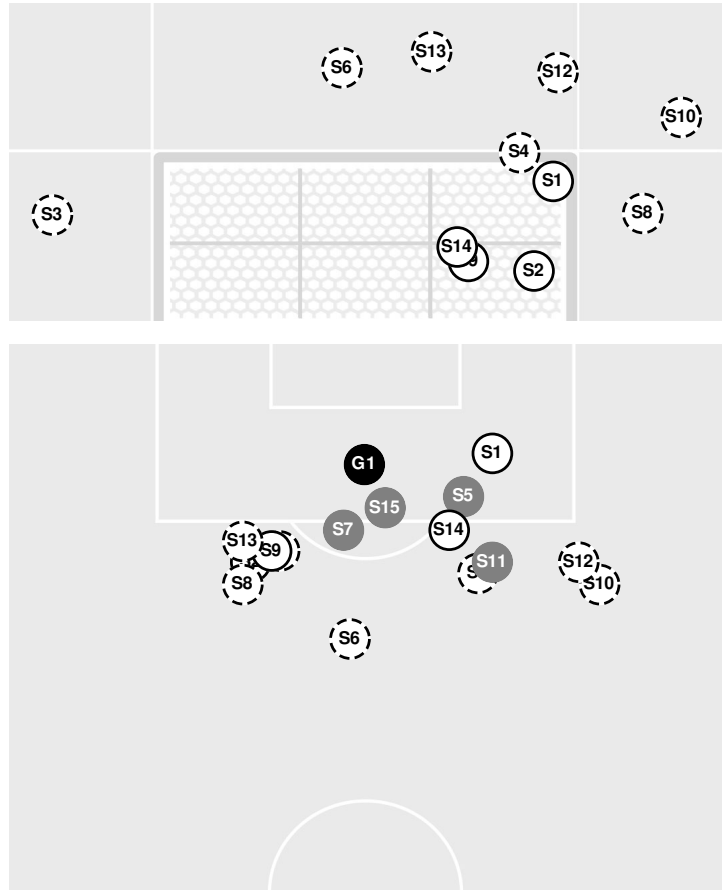

LADY BEARS

Shot Off Target
Shot On Target
Blocked
Goal / Own Goal

Shot Summary