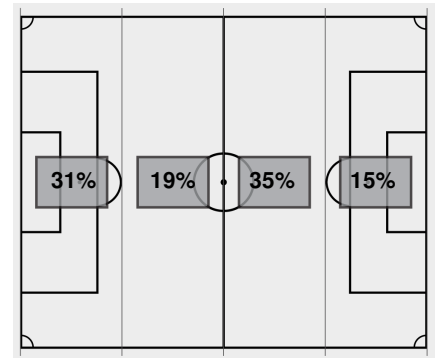

### Baylor vs Kansas

10/7/21 Rock Chalk Park, Lawrence  
2021-22 Women's Soccer

Match Time: 7:00 PM

Match Duration: 01:59

Attendance: 626

Officials: Brandon Marshall, Jervis Atagana, Justin Mack, Joseph Macht

Attacking Direction →

5	TOTAL SHOTS	4
2	SHOTS ON TARGET	3
1	SAVES	2
3	CORNERS	2
0	OFFSIDES	1
1	YELLOW CARDS	1
0	RED CARDS	0
50%	POSSESSION TOTAL	50%

← Attacking Direction

\_\_\_\_\_  
Official's signature