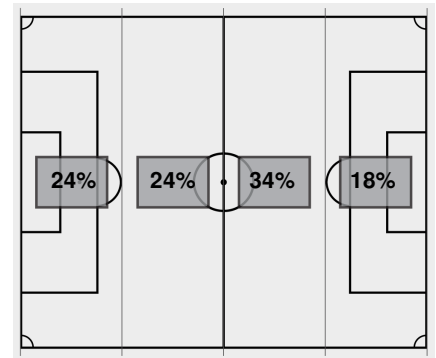

### Baylor vs Kansas

10/7/21 Rock Chalk Park, Lawrence  
2021-22 Women's Soccer

Match Time: 7:00 PM

Match Duration: 01:59

Attendance: 626

Officials: Brandon Marshall, Jervis Atagana, Justin Mack, Joseph Macht

Attacking Direction →

16	TOTAL SHOTS	5
5	SHOTS ON TARGET	4
2	SAVES	4
6	CORNERS	2
1	OFFSIDES	2
2	YELLOW CARDS	3
0	RED CARDS	0
52%	POSSESSION TOTAL	48%

← Attacking Direction

\_\_\_\_\_  
Official's signature