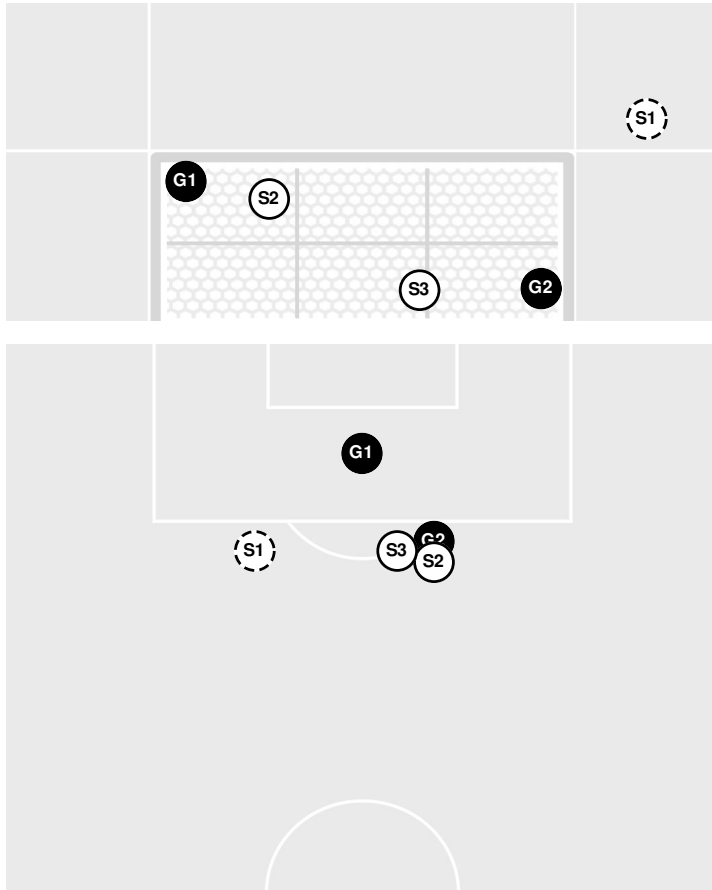

Baylor vs Kansas

10/7/21 Rock Chalk Park, Lawrence
2021-22 Women's Soccer

Match Time: 7:00 PM

Match Duration: 01:59

Attendance: 626

Officials: Brandon Marshall, Jervis Atagana, Justin Mack, Joseph Macht

Shots by Half Intervals	Jayhawks	1st Half	2nd Half	
		Lady Bears	4	1
		5	11	

Shot Chart

JAYHAWKS