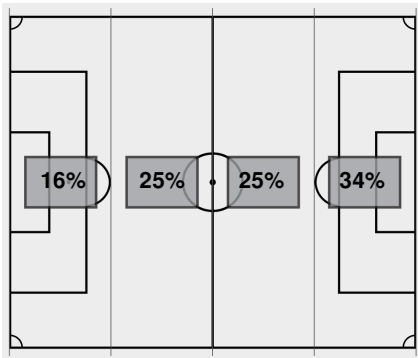

### Baylor vs Kansas

10/7/21 Rock Chalk Park, Lawrence  
2021-22 Women's Soccer

Match Time: 7:00 PM

Match Duration: 01:59

Attendance: 626

Officials: Brandon Marshall, Jervis Atagana, Justin Mack, Joseph Macht

Attacking Direction →

16	TOTAL SHOTS	5
5	SHOTS ON TARGET	4
2	SAVES	4
6	CORNERS	2
1	OFFSIDES	2
2	YELLOW CARDS	3
0	RED CARDS	0
52%	POSSESSION TOTAL	48%

← Attacking Direction

\_\_\_\_\_  
Official's signature