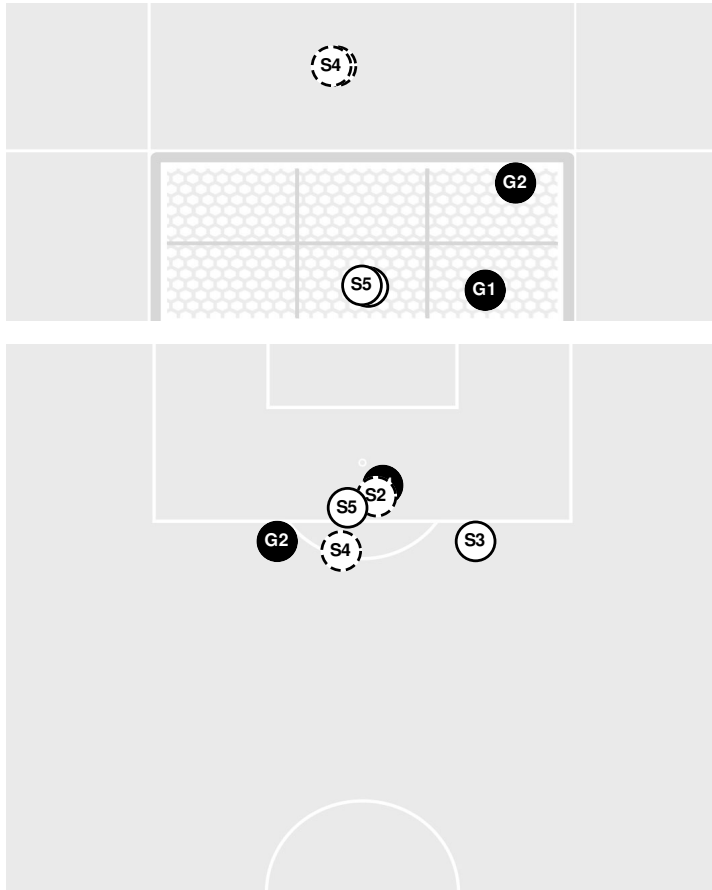

Official Soccer Shot Chart - Final
West Virginia vs Kansas
10/10/21 Rock Chalk Park, Lawrence
2021-22 Women's Soccer

Match Time: 1:00 PM
Match Duration: 02:22
Attendance: 651

Officials: Marco Vega, Tom Harlett, Phil Ochsner, Ben Gochbauer

		1st Half	2nd Half	1st OT	2nd OT
Shots by Half Intervals	Jayhawks	1	4	1	1
	Mountaineers	6	10	1	1

Shot Chart

JAYHAWKS