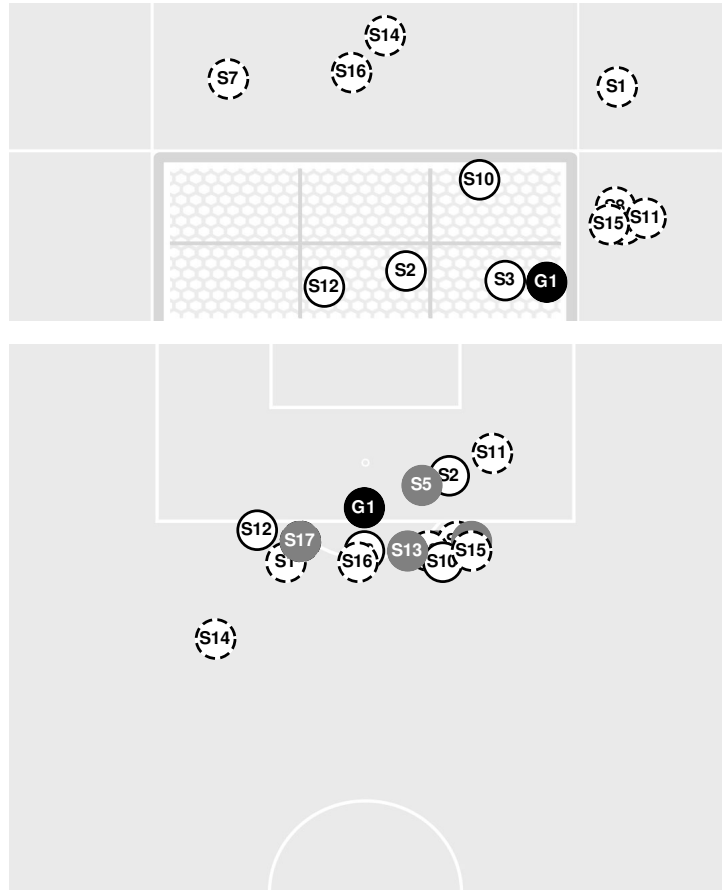

Match Time: 1:00 PM
Match Duration: 02:22
Attendance: 651

Officials: Marco Vega, Tom Harlett, Phil Ochsner, Ben Gochbauer

		1st Half	2nd Half	1st OT	2nd OT
Shots by Half Intervals	Jayhawks	1	4	1	1
	Mountaineers	6	10	1	1

Shot Chart

JAYHAWKS

MOUNTAINEERS

S Shot Off Target
 S Shot On Target
 S Blocked
 G Goal / Own Goal

Shot Summary

Official Soccer Shot Chart - Final
West Virginia vs Kansas
10/10/21 Rock Chalk Park, Lawrence
2021-22 Women's Soccer