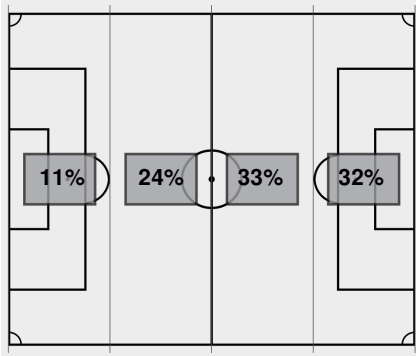

Kansas vs Oklahoma

10/14/21 John Crain Field, Norman
2021-22 Women's Soccer

Officials: Timothy Debysingh, John Navarro, William Torres, Gloria Martinez-Resendiz

Stadium: John Crain Field

Officials: Referee: Timothy Debysingh; Asst. Referee: John Navarro; William Torres; Alt. Official: Gloria Martinez-Resendiz;

Offsides: Kansas 2, Oklahoma 0.

14	TOTAL SHOTS	19
7	SHOTS ON TARGET	12
9	SAVES	5
5	CORNERS	4
2	OFFSIDES	0
0	YELLOW CARDS	0
0	RED CARDS	0
40%	POSSESSION TOTAL	60%