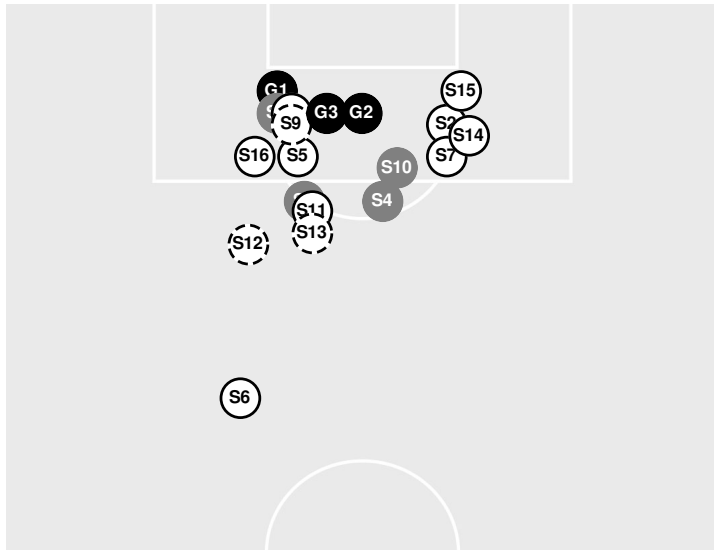

Sooners

Jayhawks

1st Half

2nd Half

11
6

8
8

Shot Chart

SOONERS

JAYHAWKS

Shot Off Target
 Shot On Target
 Blocked
 Goal / Own Goal

Shot Summary

Official Soccer Shot Chart - Final

Kansas vs Oklahoma

10/14/21 John Crain Field, Norman

2021-22 Women's Soccer

Match Time: 7:00 PM