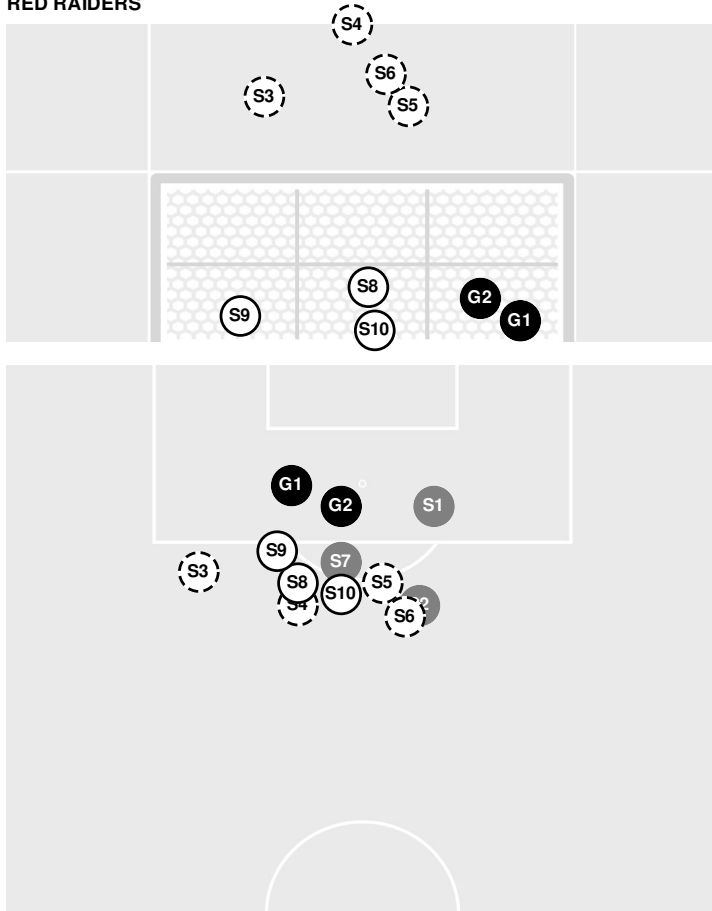

KANSAS 1, TEXAS TECH 1

Officials: Marco Vega, Jesse McNeil, Jamie Willis, Thomas Sumcizk

Shots by Half Intervals		1st Half	2nd Half
Red Raiders		8	4
Jayhawks		2	8

Shot Chart

RED RAIDERS

JAYHAWKS

S Shot Off Target
 S Shot On Target
 S Blocked
 G Goal / Own Goal