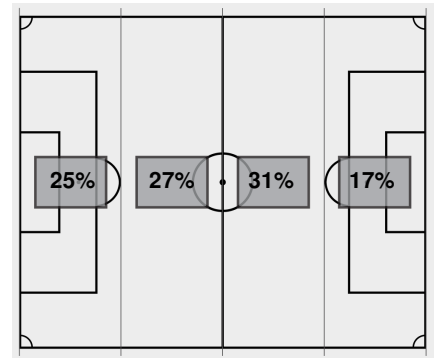

Officials: Marco Vega, Jesse McNeil, Jamie Willis, Thomas Sumcizk

Attacking Direction →

2	TOTAL SHOTS	8
0	SHOTS ON TARGET	1
0	SAVES	0
3	CORNERS	1
0	OFFSIDES	3
0	YELLOW CARDS	0
0	RED CARDS	0
41%	POSSESSION TOTAL	59%