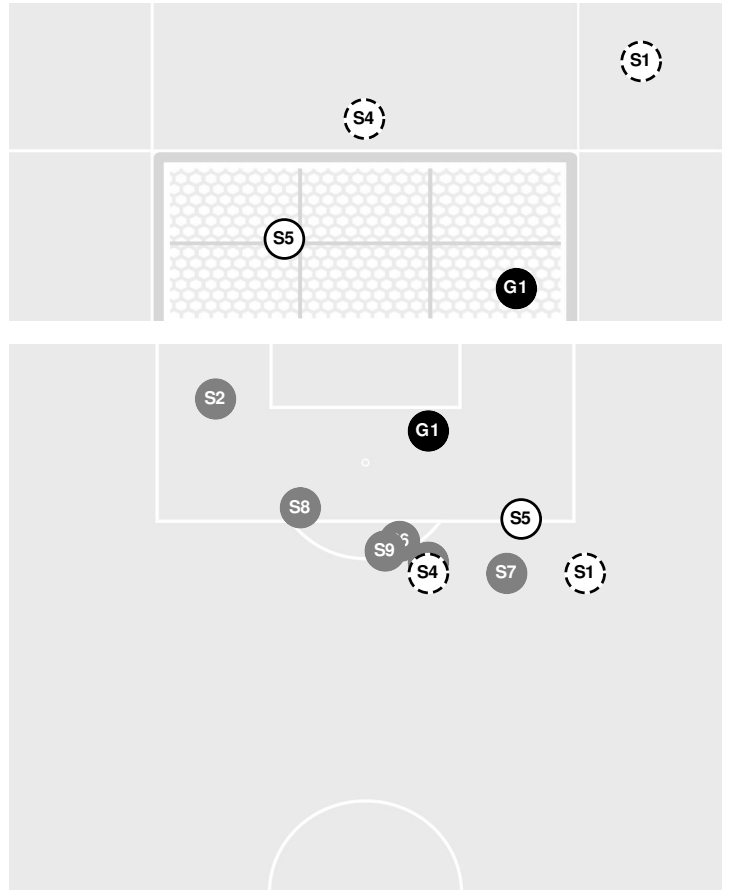

KANSAS 1, TEXAS TECH 1

Officials: Marco Vega, Jesse McNeil, Jamie Willis, Thomas Sumcizk

Shots by Half Intervals		1st Half	2nd Half
Red Raiders		8	4
Jayhawks		2	8

Shot Chart

RED RAIDERS

JAYHAWKS

S Shot Off Target
 S Shot On Target
 S Blocked
 G Goal / Own Goal