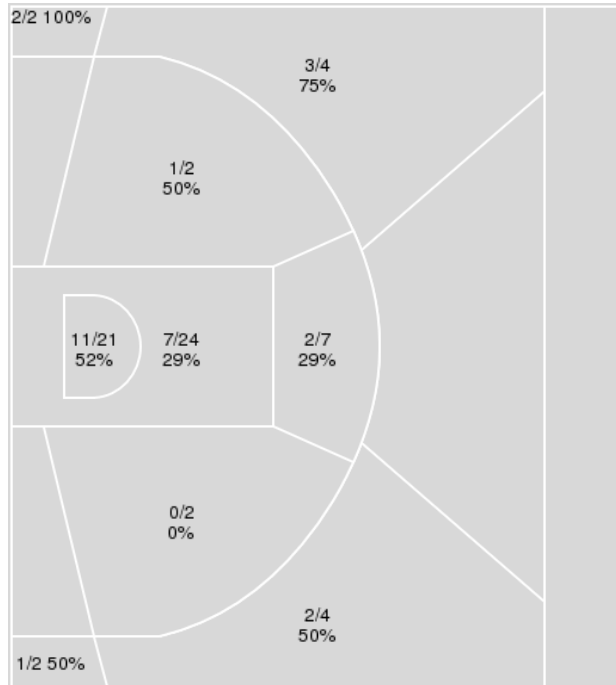

Saint Louis at Kansas

11/21/21 Allen Fieldhouse, Lawrence
2021-22 Women's Basketball

Officials: Greg Small, Bill Larance, Angel Kent

{ Players => All; } FG Types => All; Results => All;

{ Players => All; } FG Types => All; Results => All;

Kansas