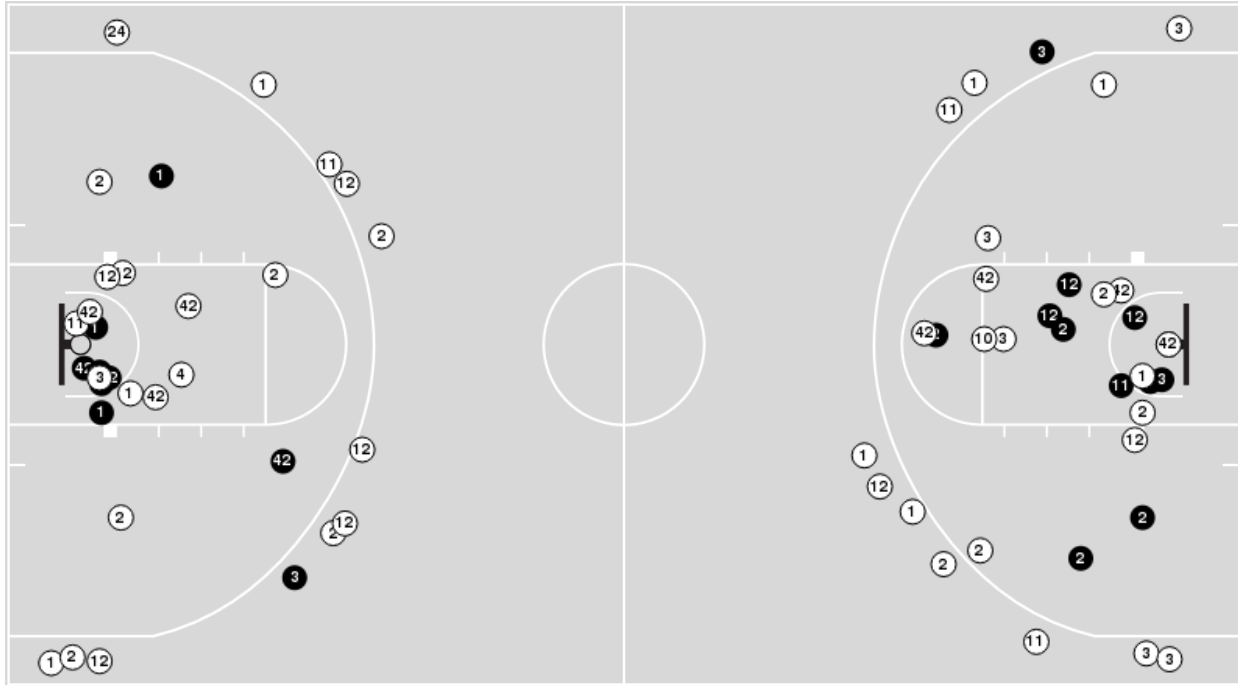

Officials: Greg Small, Bill Larence, Angel Kent

Players => AllFG Types=>AllResults=>All
Saint Louis

All Field Goals