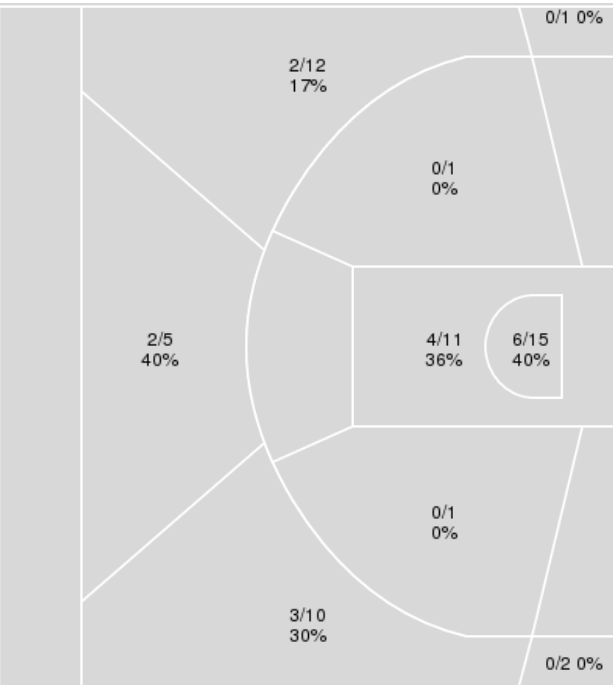

UTRGV

Kansas	M/A	%
Field Goals	26/62	42
2 Points	23/47	49
3 Points	3/15	20
Free Throws	20/26	77

UTRGV	M/A	%
Field Goals	17/58	29
2 Points	10/28	36
3 Points	7/30	23
Free Throws	3/6	50