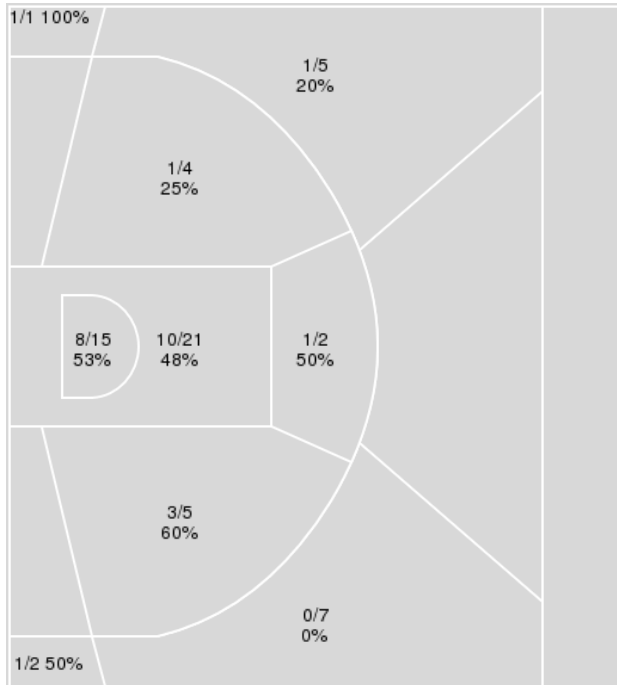

UTRGV at Kansas

12/01/21 Allen Fieldhouse, Lawrence
2021-22 Women's Basketball

Game Time: 7:02 PM
Game Duration: 1:54
Attendance: 1,110

Officials: Jesse Dickerson, Julie Krommenhoek, Jamie Broderick

{ Players => All; } FG Types => All; Results => All;

{ Players => All; } FG Types => All; Results => All;

Kansas