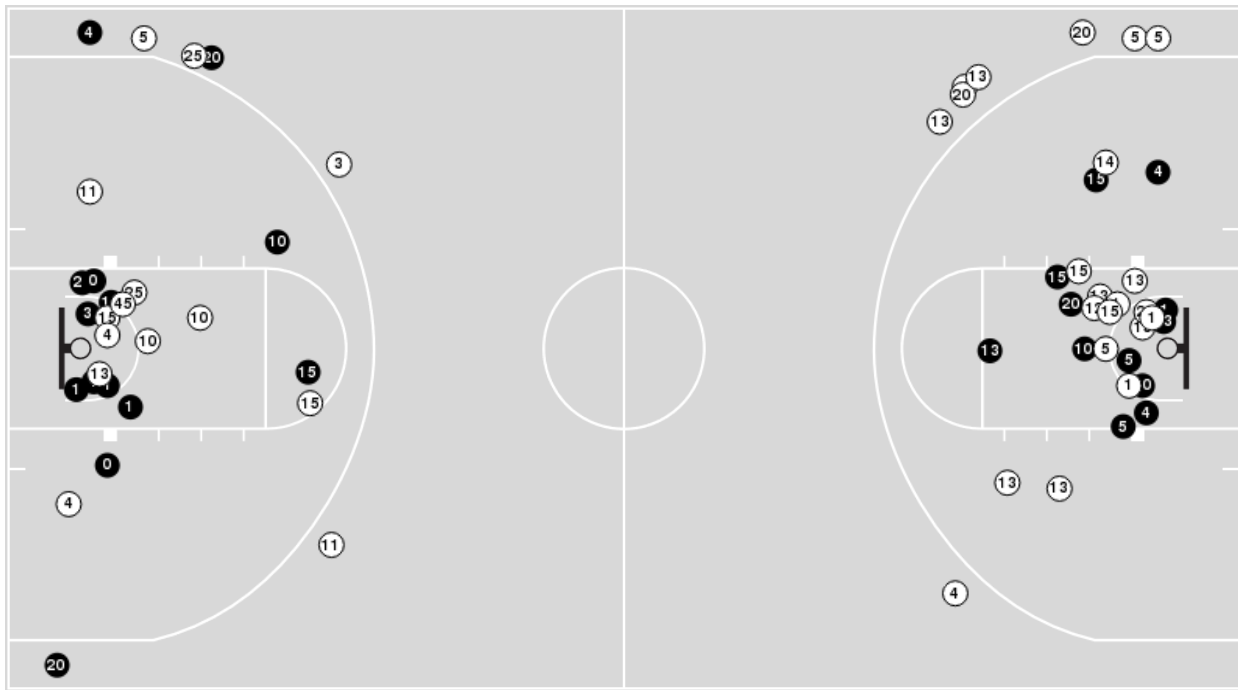

UTRGV at Kansas

12/01/21 Allen Fieldhouse, Lawrence
2021-22 Women's Basketball

Officials: Jesse Dickerson, Julie Krommenhoek, Jamie Broderick

Players => AllFG Types=>AllResults=>All

Kansas

All Field Goals