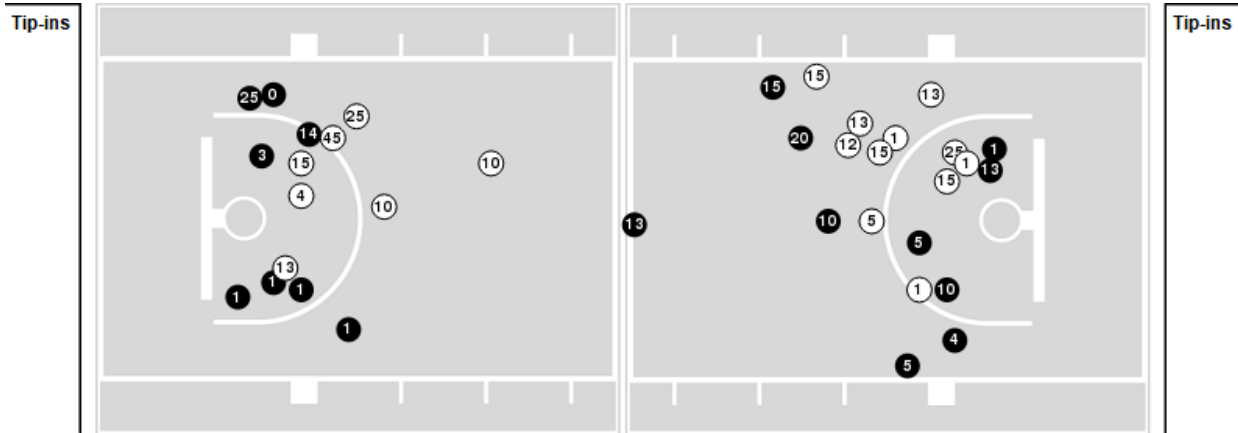

Blow Up Chart

● Made   ○ Missed   N - Player Number

Kansas	M/A	%
Field Goals	26/62	42
2 Points	23/47	49
3 Points	3/15	20
Free Throws	20/26	77

Kansas	M/A	%
Points in the Paint	36 (18 / 36)	50
Fast Break Points	4 (2/2)	100
Second Chance Points	7 (5/9)	56
Effective FG%	44