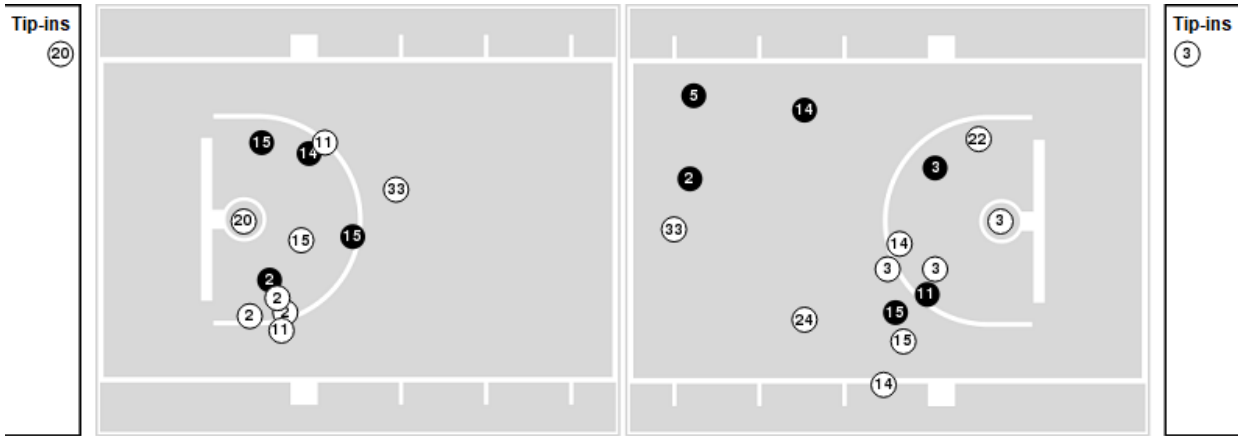

Blow Up Chart

● Made ○ Missed N - Player Number

UTRGV	M/A	%
Field Goals	17/58	29
2 Points	10/28	36
3 Points	7/30	23
Free Throws	3/6	50

UTRGV	M/A	%
Points in the Paint	20 (10 / 26)	38
Fast Break Points	3 (1/1)	100
Second Chance Points	6 (2/8)	25
Effective FG%	35