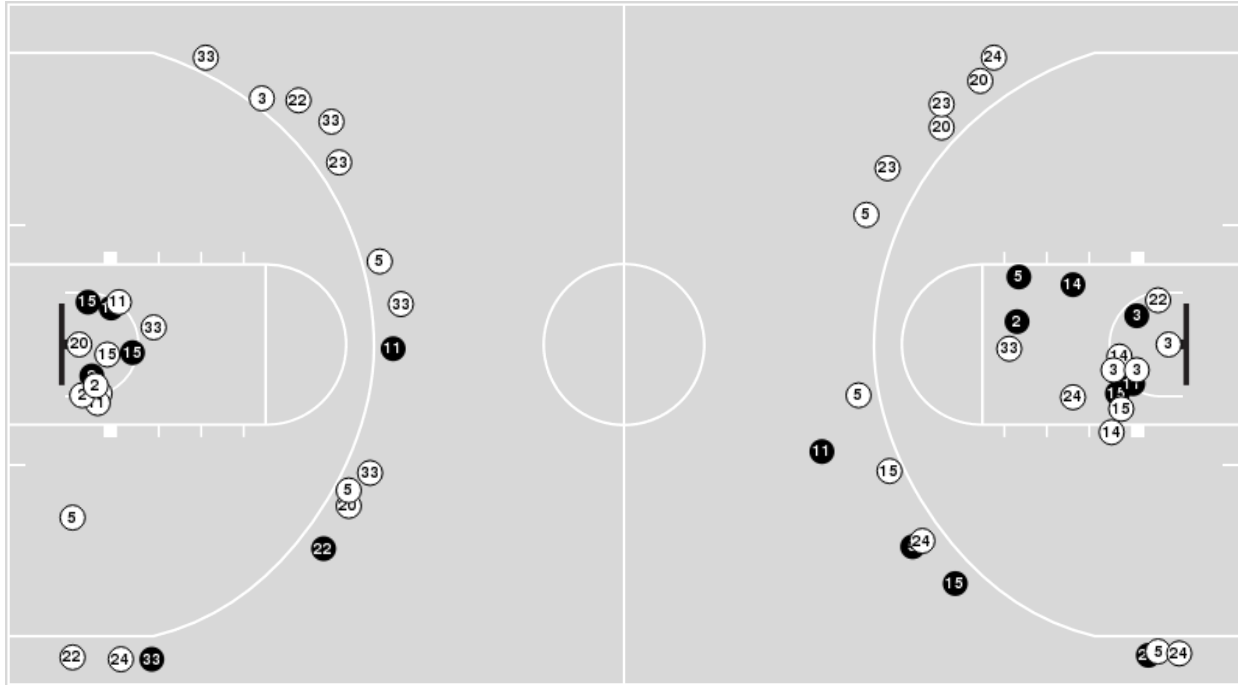

UTRGV at Kansas

12/01/21 Allen Fieldhouse, Lawrence
2021-22 Women's Basketball

Officials: Jesse Dickerson, Julie Krommenhoek, Jamie Broderick

Players => AllFG Types=>AllResults=>All

UTRGV

All Field Goals