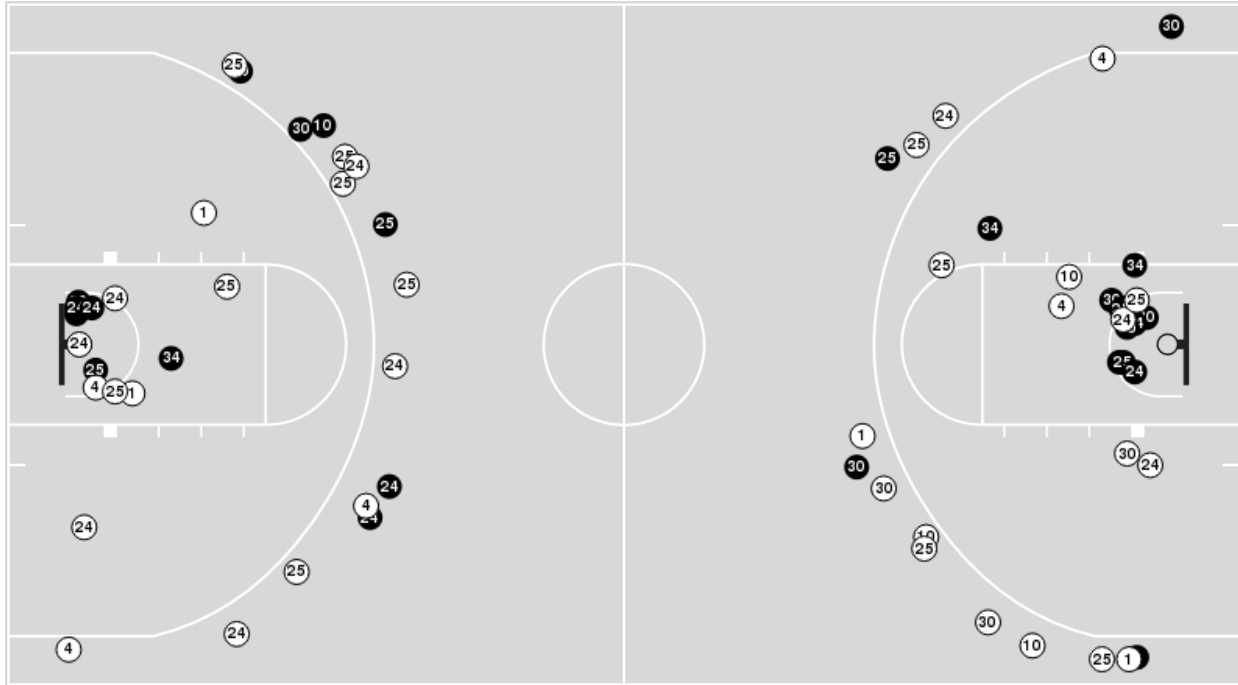

Oklahoma at Kansas

01/08/22 Allen Fieldhouse, Lawrence
2021-22 Women's Basketball

Game Time: 4:01 PM
Game Duration: 1:57
Attendance: 1,655

Officials: Brian Hall, Nykesha Thompson, Greg Small

Players => AllFG Types=>AllResults=>All

Oklahoma

All Field Goals