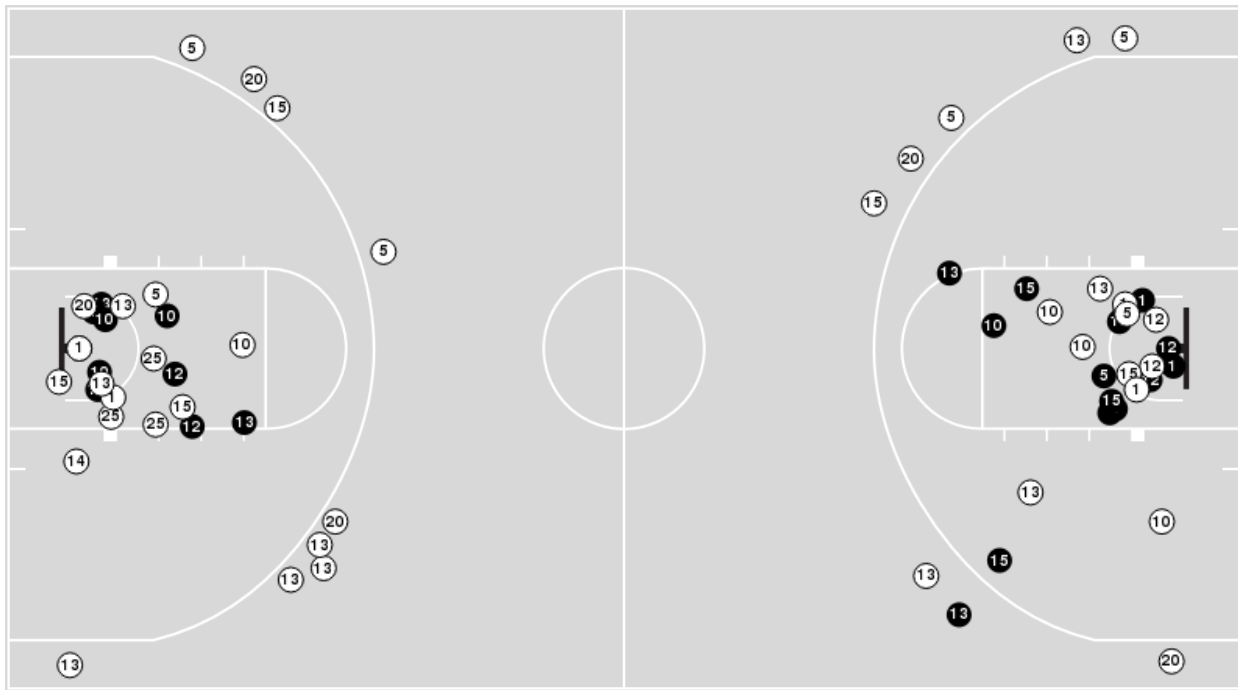

Oklahoma at Kansas

01/08/22 Allen Fieldhouse, Lawrence
2021-22 Women's Basketball

Game Time: 4:01 PM
Game Duration: 1:57
Attendance: 1,655

Officials: Brian Hall, Nykesha Thompson, Greg Small

Players => AllFG Types=>AllResults=>All

Kansas

All Field Goals