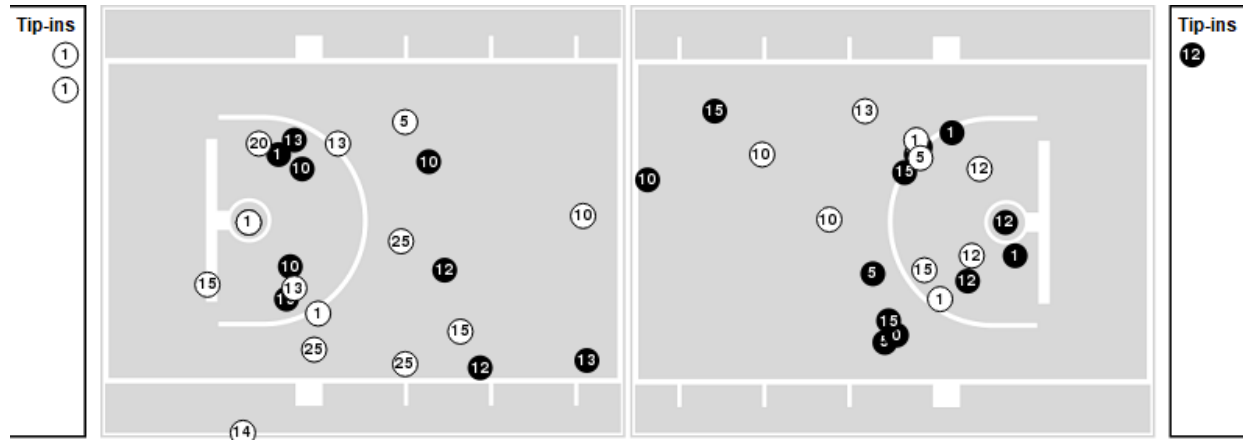

Blow Up Chart

● Made ○ Missed N - Player Number

Kansas	M/A	%
Field Goals	25/66	38
2 Points	24/49	49
3 Points	1/17	6
Free Throws	17/24	71

Kansas	M/A	%
Points in the Paint	44 (22 / 44)	50
Fast Break Points	12 (8/8)	100
Second Chance Points	13 (9/16)	56
Effective FG%	39