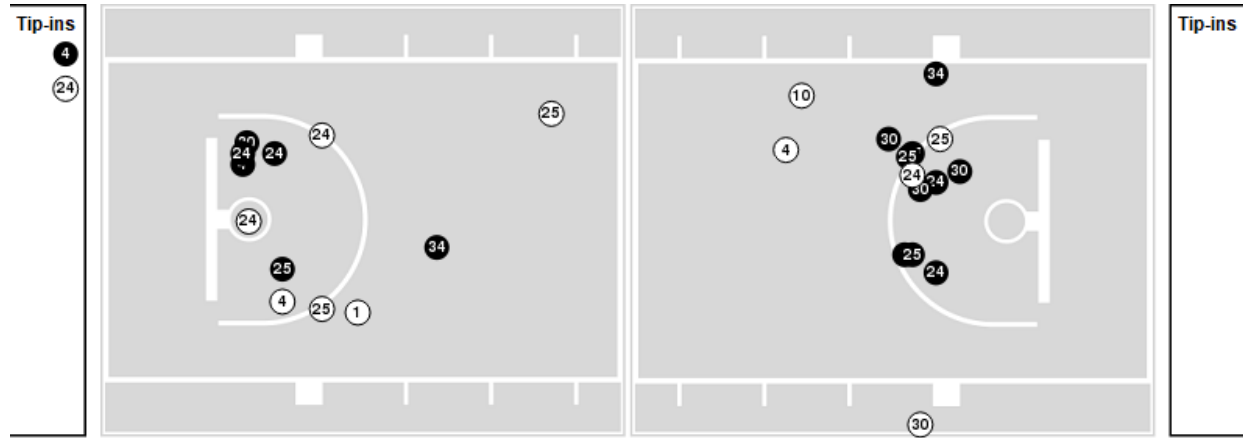

Blow Up Chart

N Made   **O** Missed   N - Player Number

Oklahoma	M/A	%
Field Goals	28/64	44
2 Points	18/34	53
3 Points	10/30	33
Free Throws	16/20	80

Oklahoma	M/A	%
Points in the Paint	34 (17 / 27)	63
Fast Break Points	15 (7/7)	100
Second Chance Points	10 (7/14)	50
Effective FG%	52