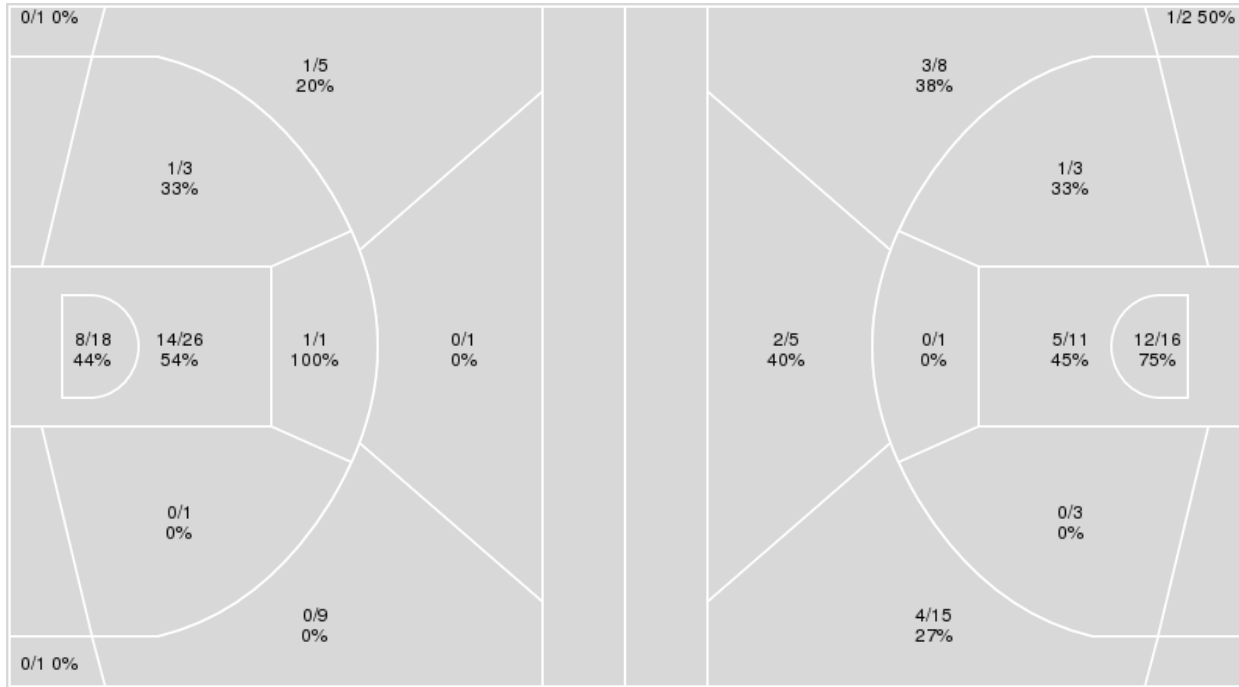

Oklahoma at Kansas

01/08/22 Allen Fieldhouse, Lawrence
2021-22 Women's Basketball

Officials: Brian Hall, Nykeshia Thompson, Greg Small

{ Players => All; } FG Types => All; Results => All;

{ Players => All; } FG Types => All; Results => All;

Kansas

Oklahoma

Kansas	M/A	%
Field Goals	25/66	38
2 Points	24/49	49
3 Points	1/17	6
Free Throws	17/24	71

Oklahoma	M/A	%
Field Goals	28/64	44
2 Points	18/34	53
3 Points	10/30	33
Free Throws	16/20	80