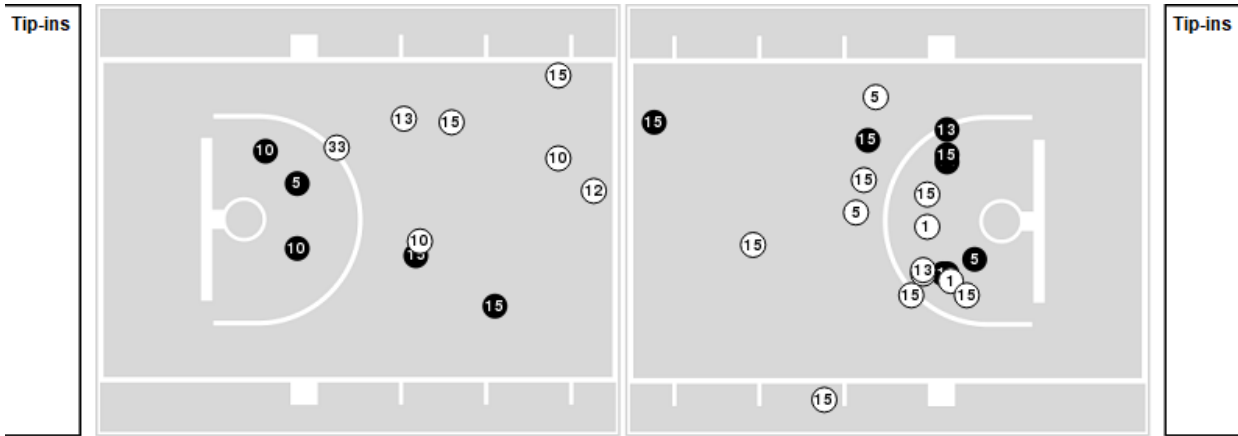

Blow Up Chart

● Made   ○ Missed   N - Player Number

Kansas	M/A	%
Field Goals	21/59	36
2 Points	14/38	37
3 Points	7/21	33
Free Throws	12/17	71

Kansas	M/A	%
Points in the Paint	26 (13 / 31)	42
Fast Break Points	10 (7/7)	100
Second Chance Points	9 (4/8)	50
Effective FG%	42