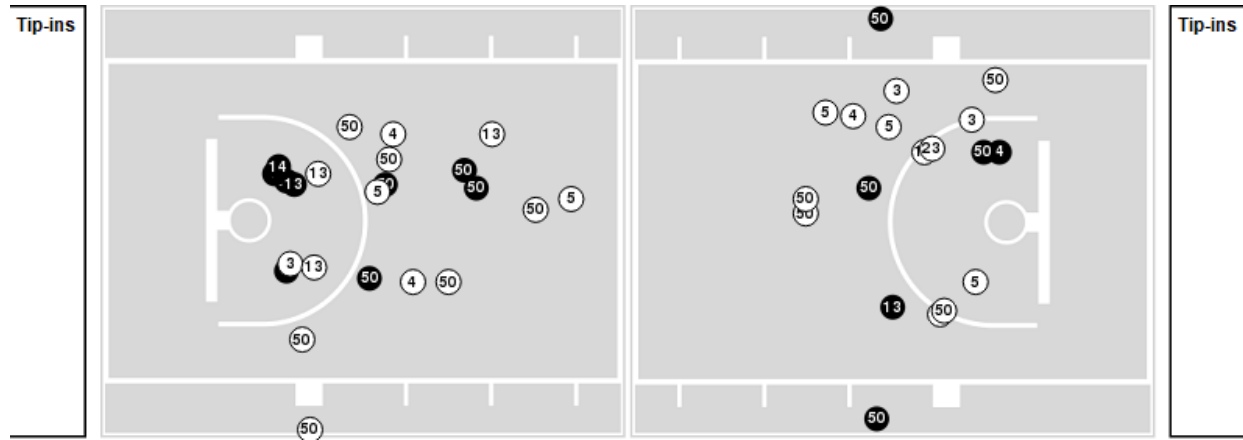

Blow Up Chart

● Made   ○ Missed   N - Player Number

Kansas St.	M/A	%
Field Goals	23/60	38
2 Points	19/47	40
3 Points	4/13	31
Free Throws	19/22	86

Kansas St.	M/A	%
Points in the Paint	28 (14 / 40)	35
Fast Break Points	6 (4/6)	67
Second Chance Points	7 (5/12)	42
Effective FG%	42