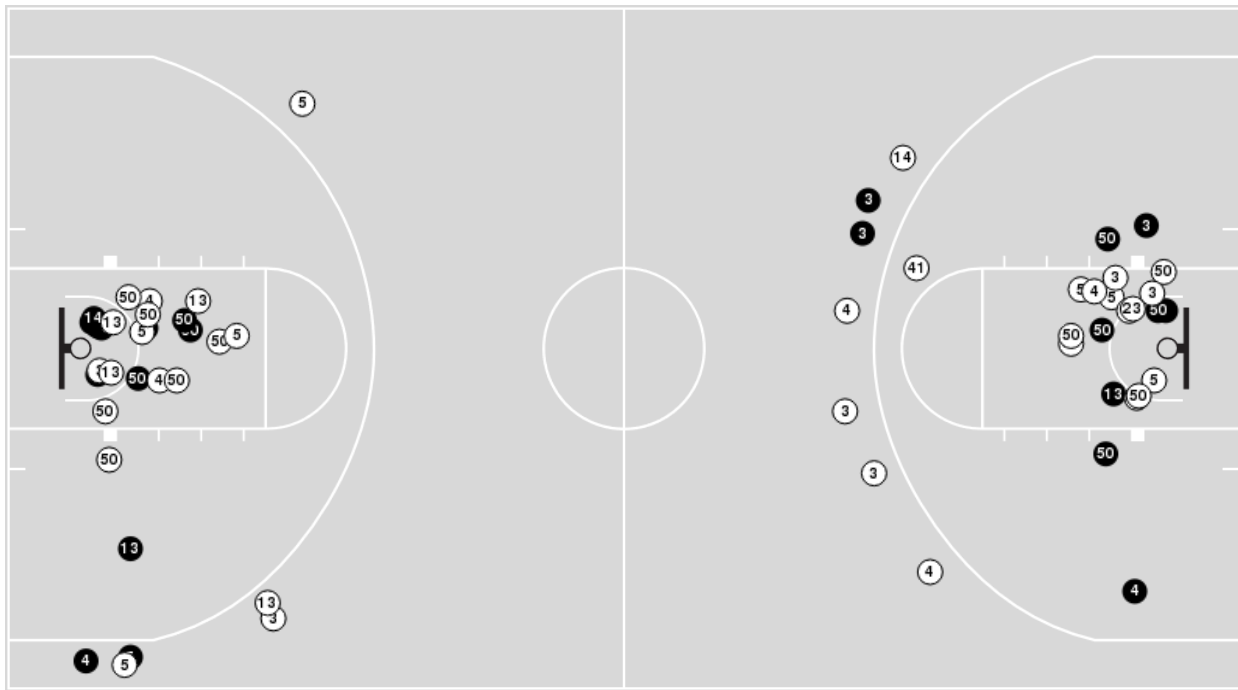

Kansas at Kansas St.

Players => 1, 2, 3, 4, 5, 10, 12, 13, 14, 15, 23, 24, 41, 50FG Types=>AllResults=>All

Kansas St.

All Field Goals