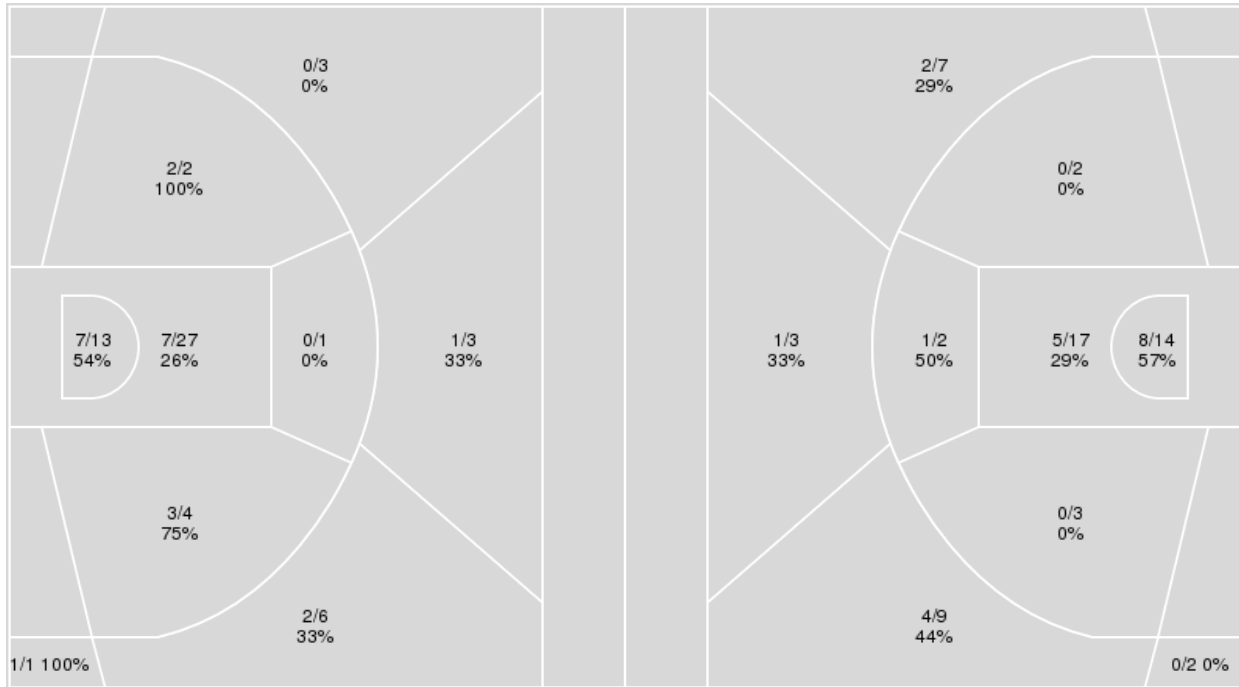

Kansas at Kansas St.

01/19/22 Bramlage Coliseum, Manhattan
2021-22 Women's Basketball

Officials: Brenda Pantoja, Brian Garland, Natasha Camy

{ Players => 1, 2, 3, 4, 5, 10, 12, 13, 14, 15, 23, 24, 41, 50; } FG Types
=> All; Results => All;

{ Players => 0, 1, 3, 4, 5, 10, 11, 12, 13, 14, 15, 20, 25, 33, 45; } FG
Types => All; Results => All;

Kansas St.

Kansas

Kansas St.	M/A	%
Field Goals	23/60	38
2 Points	19/47	40
3 Points	4/13	31
Free Throws	19/22	86

Kansas	M/A	%
Field Goals	21/59	36
2 Points	14/38	37
3 Points	7/21	33
Free Throws	12/17	71