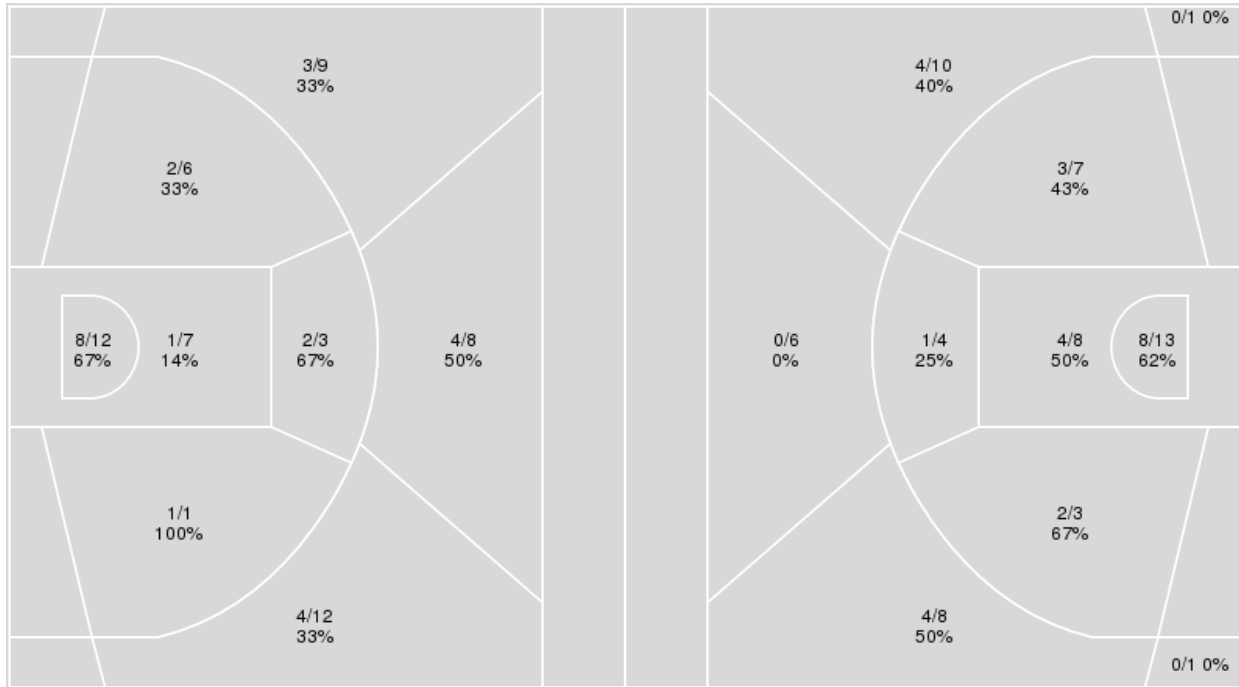

Officials: Beverly Roberts, Jesse Dickerson, Julie Krommenhoek

{ Players => 1, 3, 11, 12, 13, 15, 20, 21, 23, 24, 25, 31, 32; } FG Types => All; Results => All;

{ Players => 0, 1, 3, 4, 5, 10, 11, 12, 13, 14, 15, 20, 25, 33, 45; } FG Types => All; Results => All;

#13 Iowa State

Kansas

#13 Iowa State	M/A	%
Field Goals	25/58	43
2 Points	14/29	48
3 Points	11/29	38
Free Throws	16/20	80

Kansas	M/A	%
Field Goals	26/61	43
2 Points	18/35	51
3 Points	8/26	31
Free Throws	2/4	50