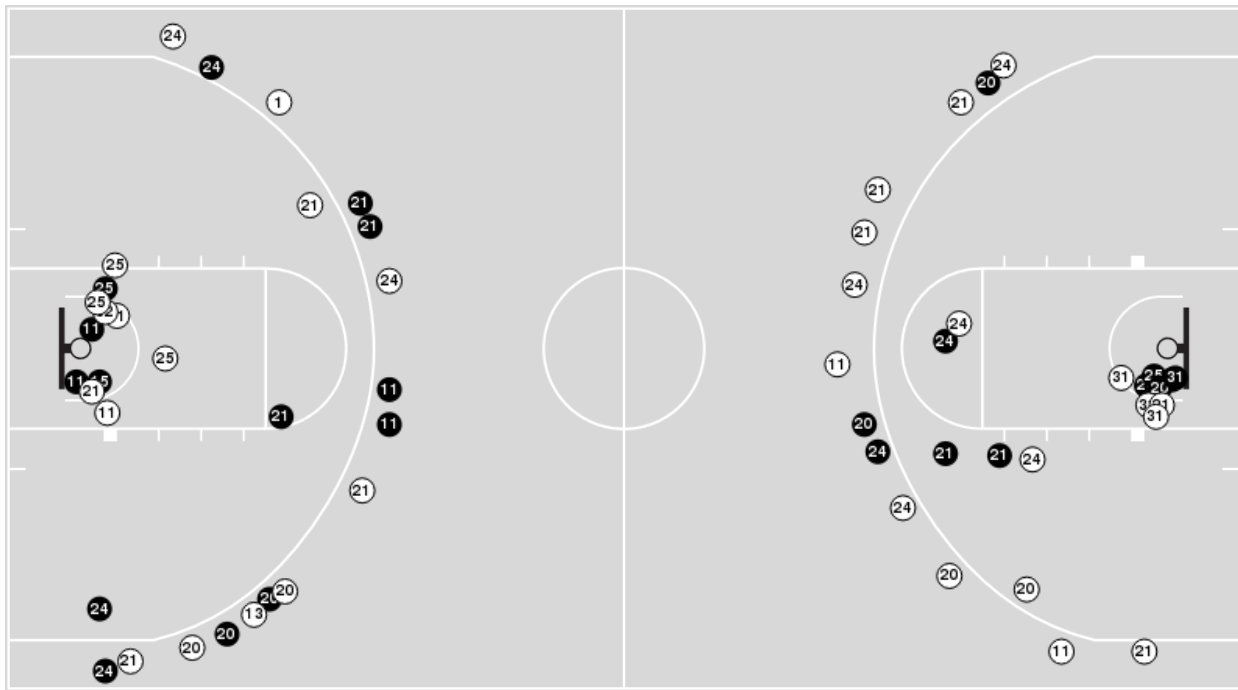

Officials: Beverly Roberts, Jesse Dickerson, Julie Krommenhoek

Players => 1, 3, 11, 12, 13, 15, 20, 21, 23, 24, 25, 31, 32FG Types=>AllResults=>All

#13 Iowa State

All Field Goals

Blow Up Chart

● Made ○ Missed N - Player Number