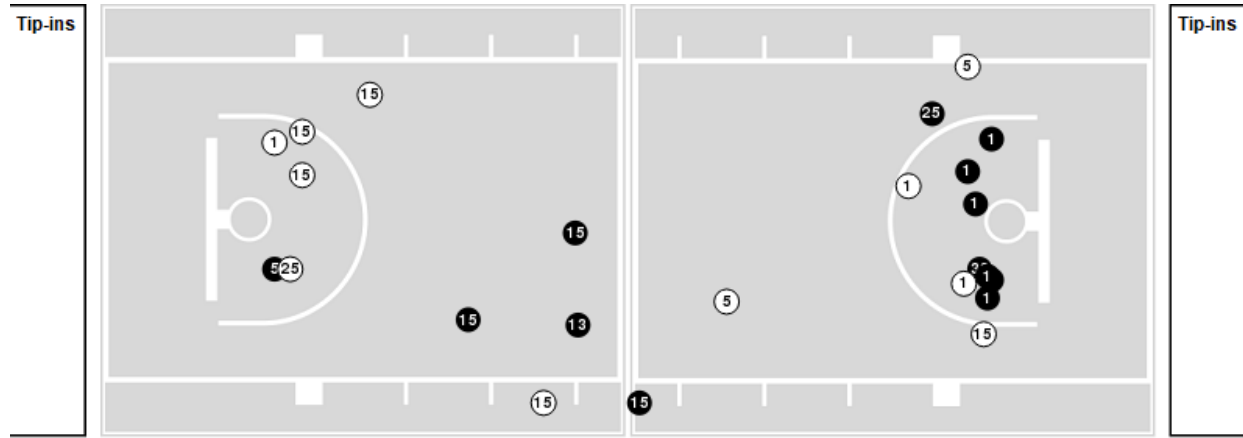

Blow Up Chart

● Made   ○ Missed   N - Player Number

Kansas	M/A	%
Field Goals	26/61	43
2 Points	18/35	51
3 Points	8/26	31
Free Throws	2/4	50

Kansas	M/A	%
Points in the Paint	24 (12 / 21)	57
Fast Break Points	0 (0/0)	0
Second Chance Points	6 (3/6)	50
Effective FG%	49