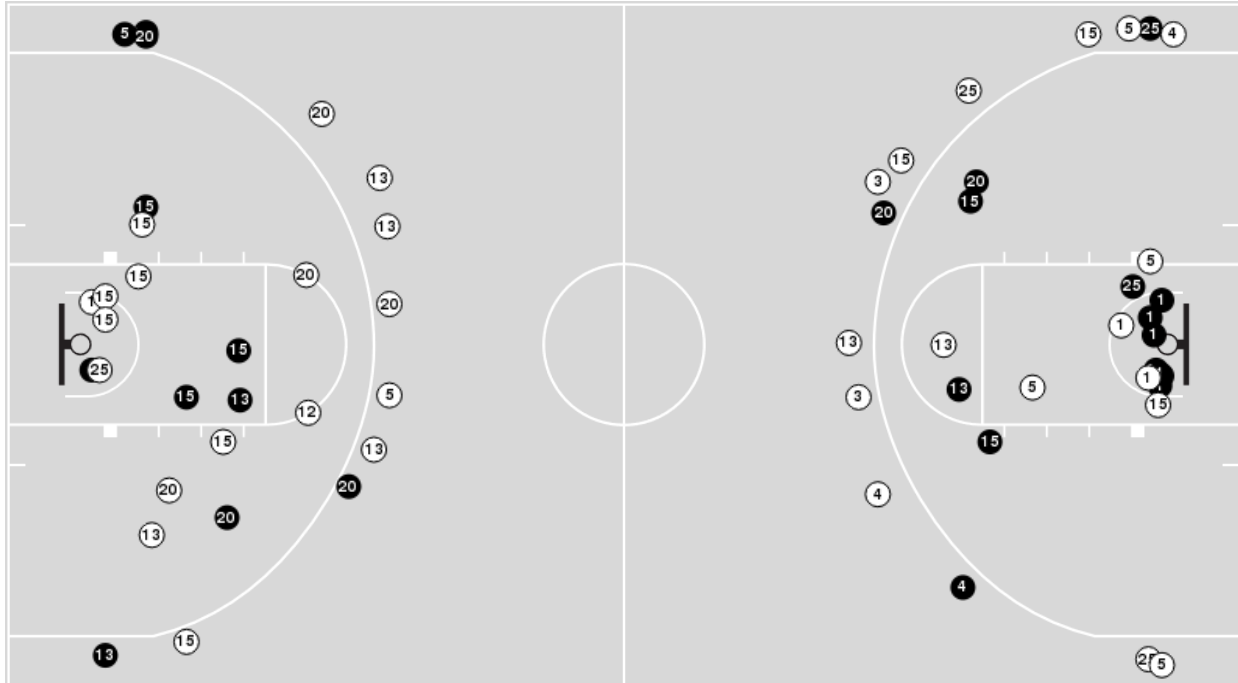

Officials: Beverly Roberts, Jesse Dickerson, Julie Krommenhoek

Players => 0, 1, 3, 4, 5, 10, 11, 12, 13, 14, 15, 20, 25, 33, 45FG Types=>AllResults=>All

Kansas

All Field Goals