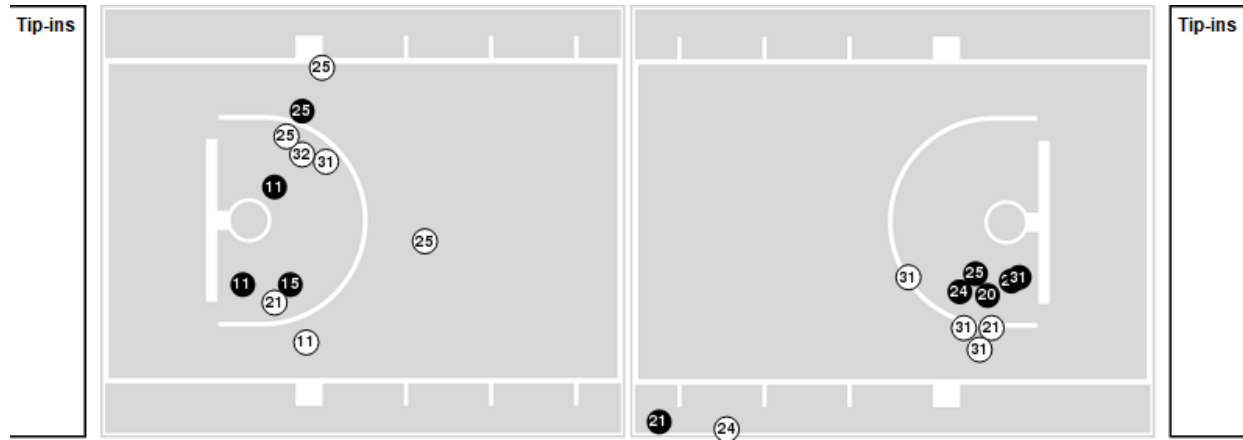

Officials: Beverly Roberts, Jesse Dickerson, Julie Krommenhoek

Players => 1, 3, 11, 12, 13, 15, 20, 21, 23, 24, 25, 31, 32FG Types=>AllResults=>All

#13 Iowa State

All Field Goals

Blow Up Chart

● Made ○ Missed N - Player Number