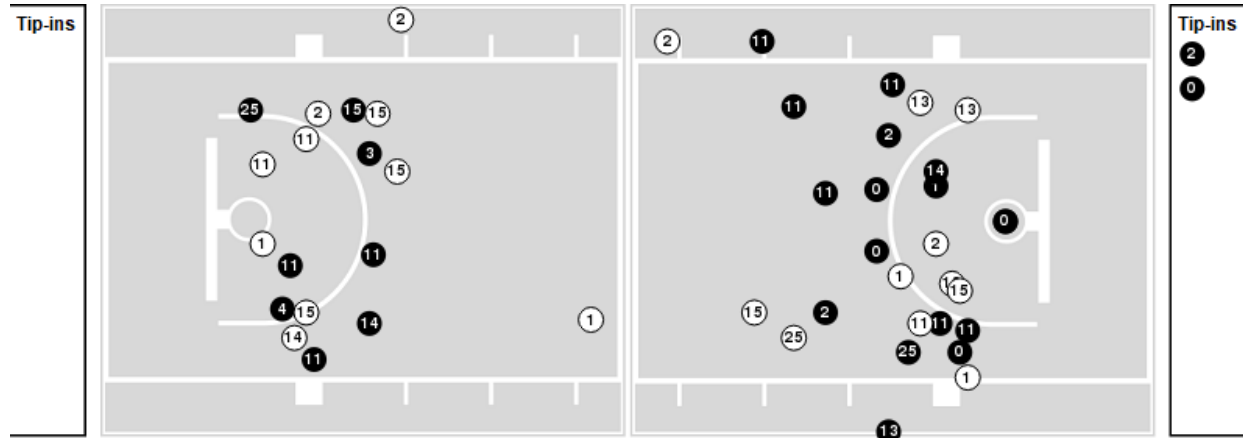

Blow Up Chart

● Made ○ Missed N - Player Number

Texas Tech	M/A	%
Field Goals	34/73	47
2 Points	28/53	53
3 Points	6/20	30
Free Throws	17/24	71

Texas Tech	M/A	%
Points in the Paint	46 (23 / 41)	56
Fast Break Points	11 (8/9)	89
Second Chance Points	11 (7/12)	58
Effective FG%	51