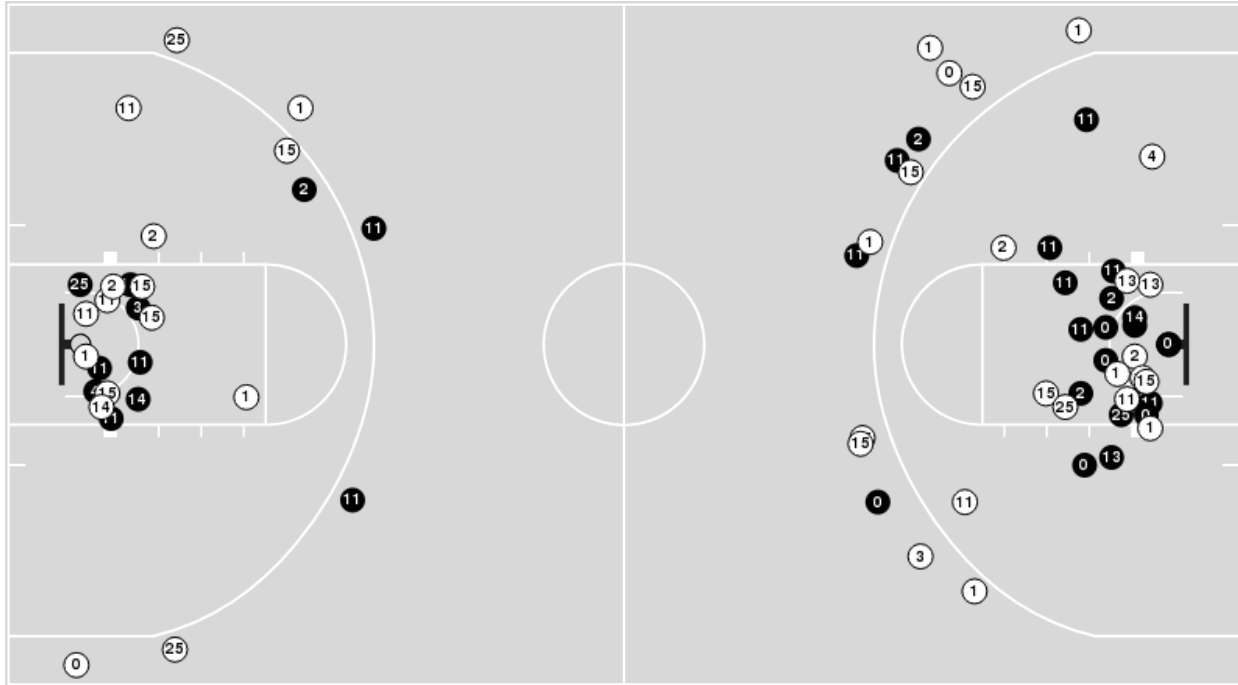

Players => 0, 1, 2, 3, 4, 5, 10, 11, 13, 14, 15, 21, 22, 23, 25 FG Types=>All Results=>All

Texas Tech

All Field Goals