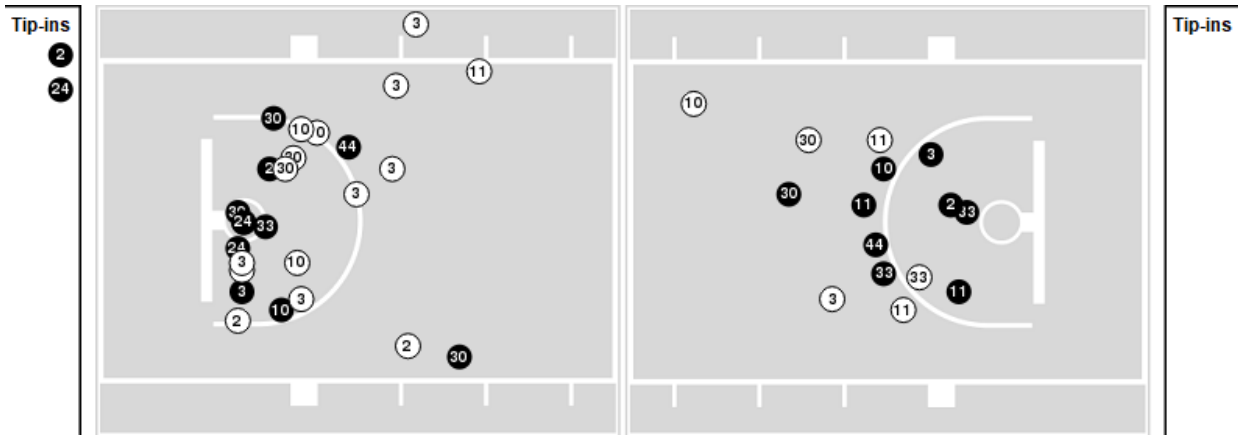

Blow Up Chart

● Made ○ Missed N - Player Number

Kansas	M/A	%
Field Goals	32/74	43
2 Points	24/51	47
3 Points	8/23	35
Free Throws	22/30	73

Kansas	M/A	%
Points in the Paint	40 (20 / 39)	51
Fast Break Points	6 (4/5)	80
Second Chance Points	19 (12/18)	67
Effective FG%	49