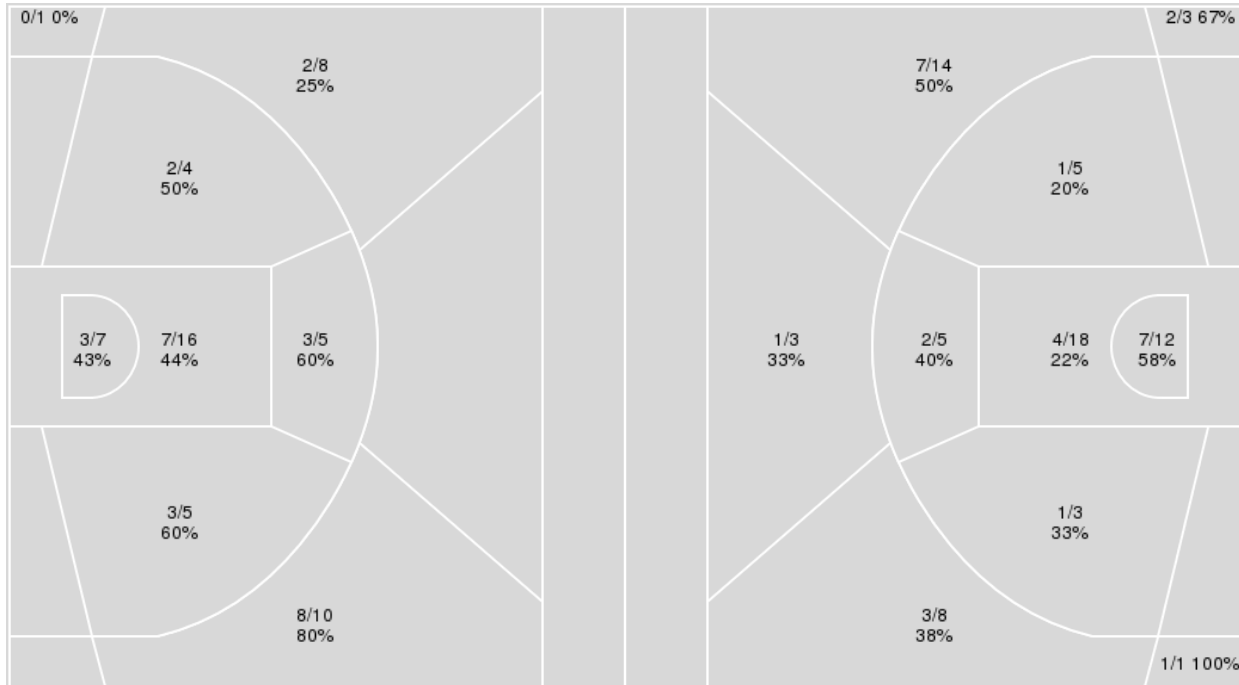

Baylor at Kansas

01/16/22 Allen Fieldhouse, Lawrence
2021-22 Women's Basketball

Game Time: 2:02 PM
Game Duration: 1:53
Attendance: 1,688

Officials: Bryan Enterline, Doug Knight, Ify Seales

{ Players => All; } FG Types => All; Results => All;

{ Players => All; } FG Types => All; Results => All;

Kansas

Baylor

Kansas	M/A	%
Field Goals	28/56	50
2 Points	18/37	49
3 Points	10/19	53
Free Throws	13/16	81

Baylor	M/A	%
Field Goals	29/72	40
2 Points	15/43	35
3 Points	14/29	48
Free Throws	10/15	67