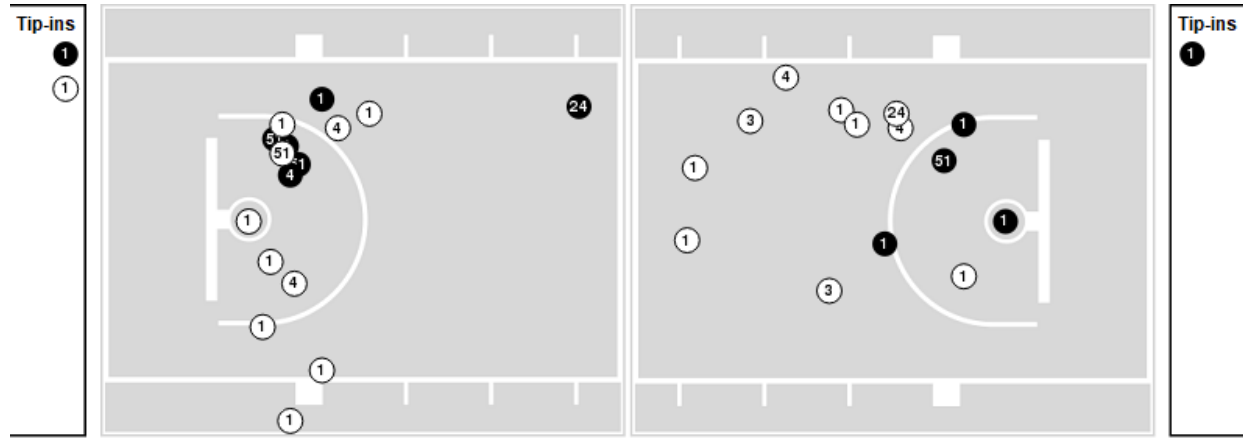

N Made **O** Missed N - Player Number

Baylor	M/A	%
Field Goals	29/72	40
2 Points	15/43	35
3 Points	14/29	48
Free Throws	10/15	67

Baylor	M/A	%
Points in the Paint	22 (11 / 30)	37
Fast Break Points	8 (4/4)	100
Second Chance Points	18 (8/17)	47
Effective FG%	50	