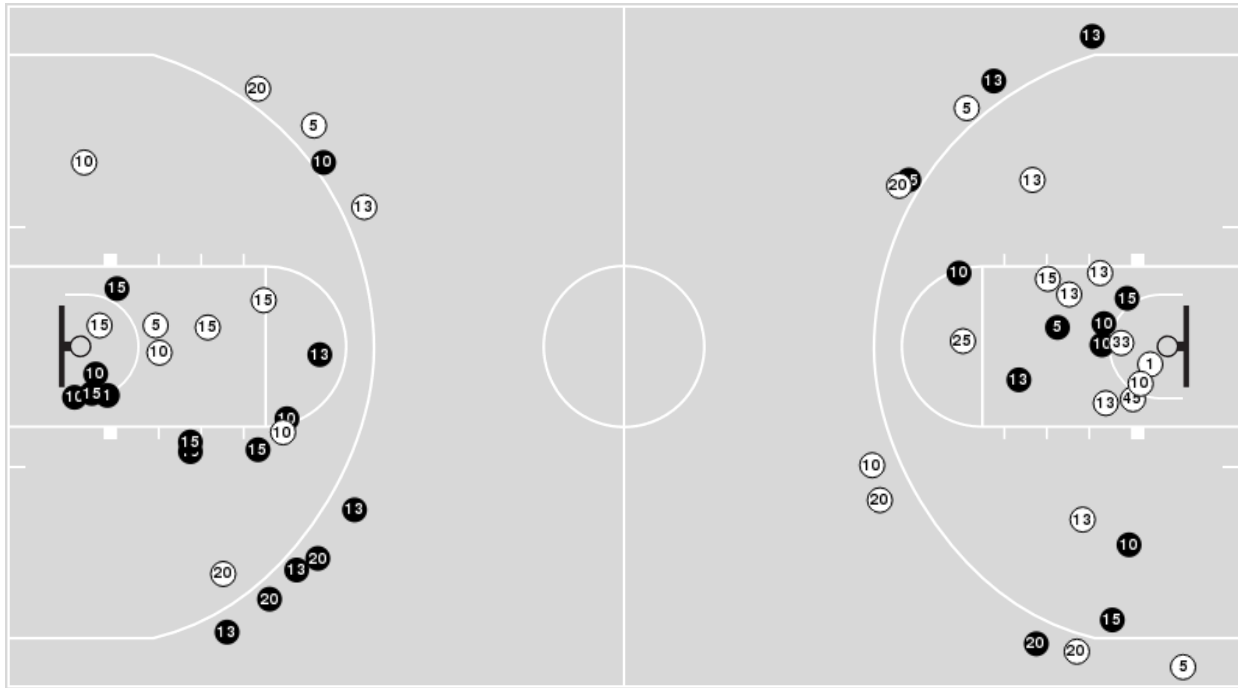

Baylor at Kansas

01/16/22 Allen Fieldhouse, Lawrence
2021-22 Women's Basketball

Officials: Bryan Enterline, Doug Knight, Ify Seales

Players => AllFG Types=>AllResults=>All

Kansas

All Field Goals