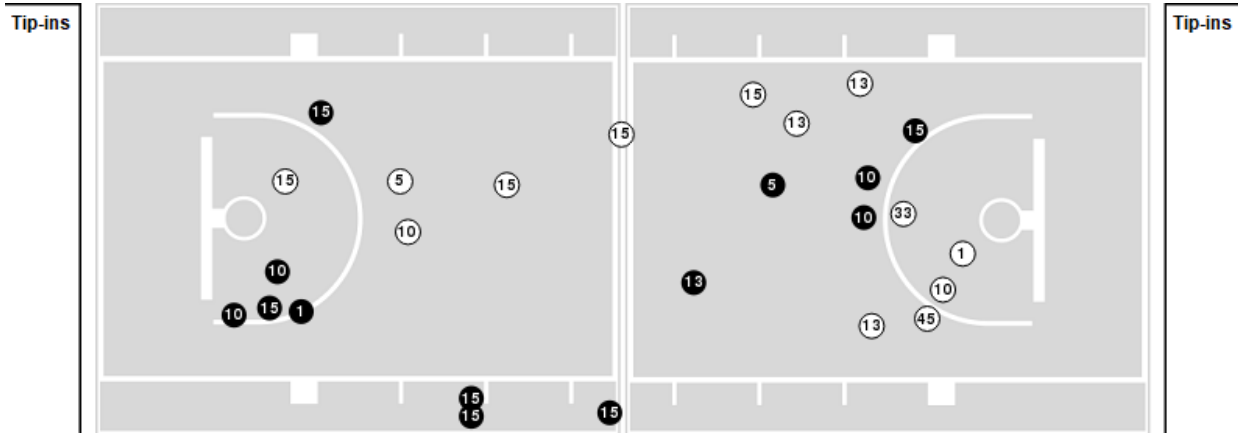

Blow Up Chart

● Made ○ Missed N - Player Number

Kansas	M/A	%
Field Goals	28/56	50
2 Points	18/37	49
3 Points	10/19	53
Free Throws	13/16	81

Kansas	M/A	%
Points in the Paint	20 (10 / 23)	43
Fast Break Points	2 (2/2)	100
Second Chance Points	4 (2/6)	33
Effective FG%	59