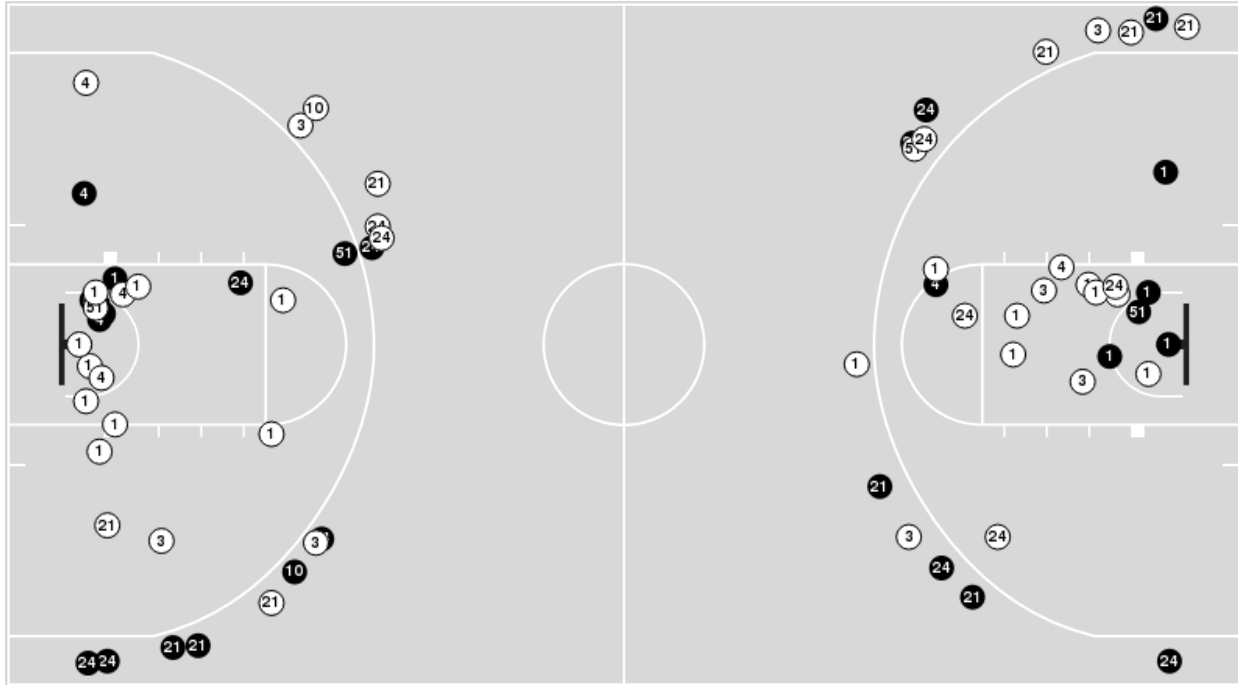

Baylor at Kansas

01/16/22 Allen Fieldhouse, Lawrence
2021-22 Women's Basketball

Officials: Bryan Enterline, Doug Knight, Ify Seales

Players => AllFG Types=>AllResults=>All

Baylor

All Field Goals