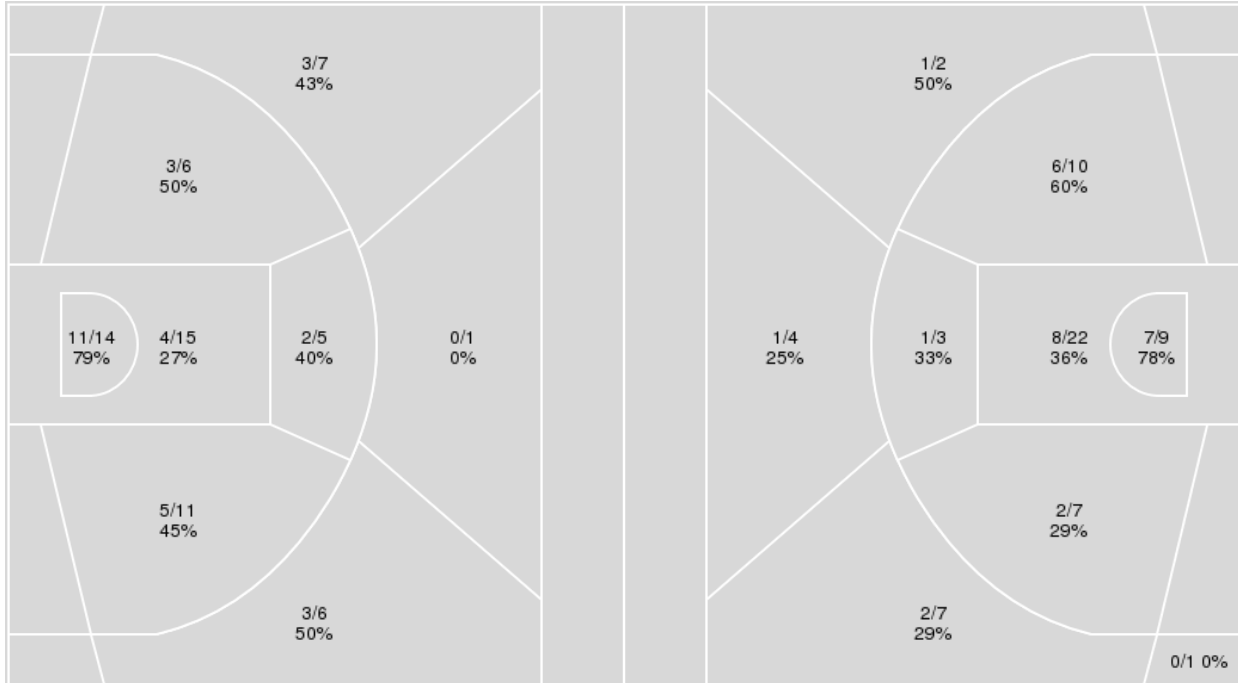

Kansas at Baylor

02/26/22 Ferrell Center, Waco, Texas
2021-22 Women's Basketball

Game Time: 2:00 PM
Game Duration: 2:06
Attendance: 5,639

Officials: Michael McConnell, Brian Hall, Natasha Camy

{ Players => All; } FG Types => All; Results => All;

{ Players => All; } FG Types => All; Results => All;

Baylor

Kansas

Baylor	M/A	%
Field Goals	31/65	48
2 Points	25/51	49
3 Points	6/14	43
Free Throws	17/30	57

Kansas	M/A	%
Field Goals	28/65	43
2 Points	24/51	47
3 Points	4/14	29
Free Throws	17/22	77