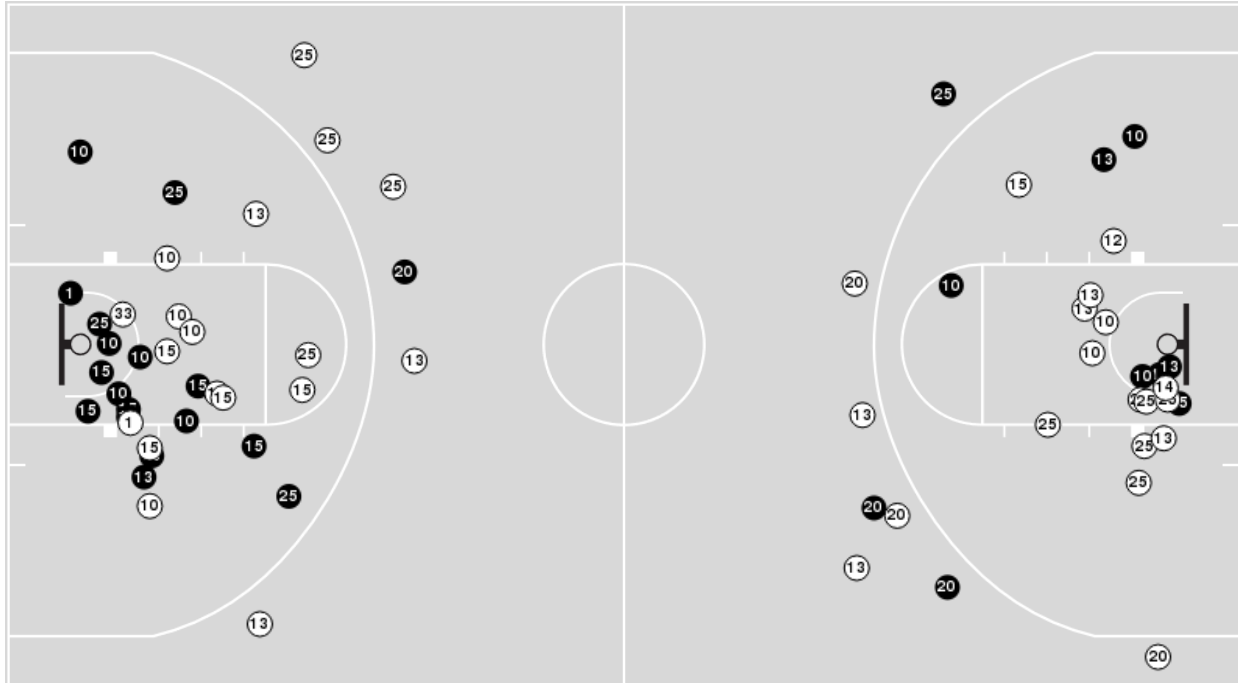

Players => AllFG Types=>AllResults=>All
Kansas

All Field Goals