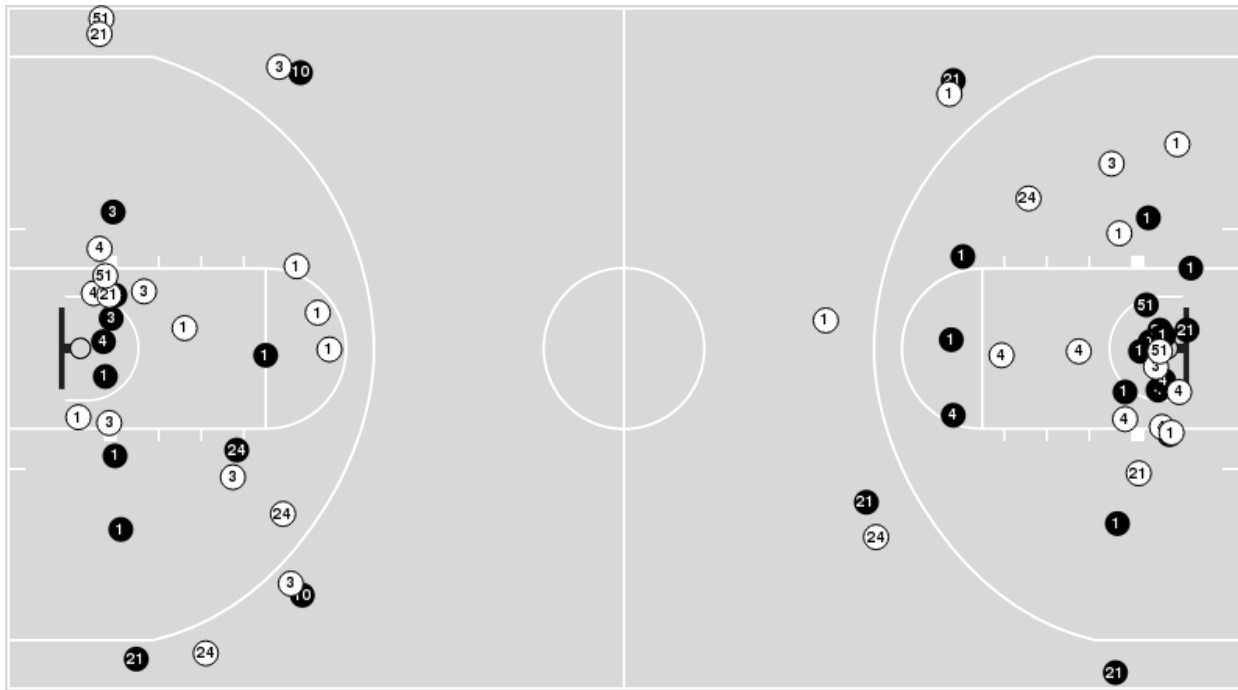

Kansas at Baylor

02/26/22 Ferrell Center, Waco, Texas
2021-22 Women's Basketball

Game Time: 2:00 PM
Game Duration: 2:06
Attendance: 5,639

Officials: Michael McConnell, Brian Hall, Natasha Camy

Players => AllFG Types=>AllResults=>All

Baylor

All Field Goals