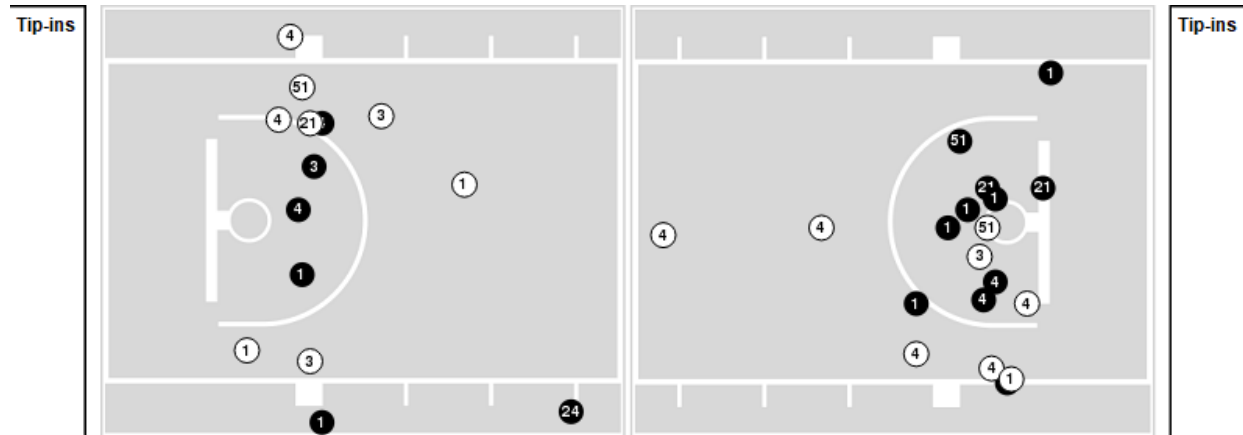

Blow Up Chart

● Made   ○ Missed   N - Player Number

Baylor	M/A	%
Field Goals	31/65	48
2 Points	25/51	49
3 Points	6/14	43
Free Throws	17/30	57

Baylor	M/A	%
Points in the Paint	30 (15 / 29)	52
Fast Break Points	11 (8/12)	67
Second Chance Points	12 (8/12)	67
Effective FG%	52