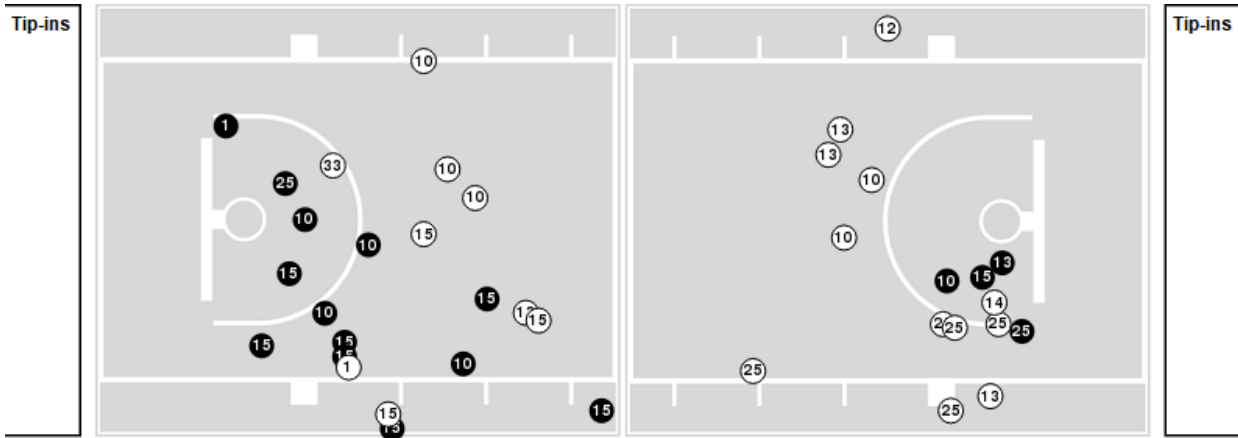

Blow Up Chart

● Made ○ Missed N - Player Number

Kansas	M/A	%
Field Goals	28/65	43
2 Points	24/51	47
3 Points	4/14	29
Free Throws	17/22	77

Kansas	M/A	%
Points in the Paint	30 (15 / 31)	48
Fast Break Points	14 (8/9)	89
Second Chance Points	8 (4/7)	57
Effective FG%	46