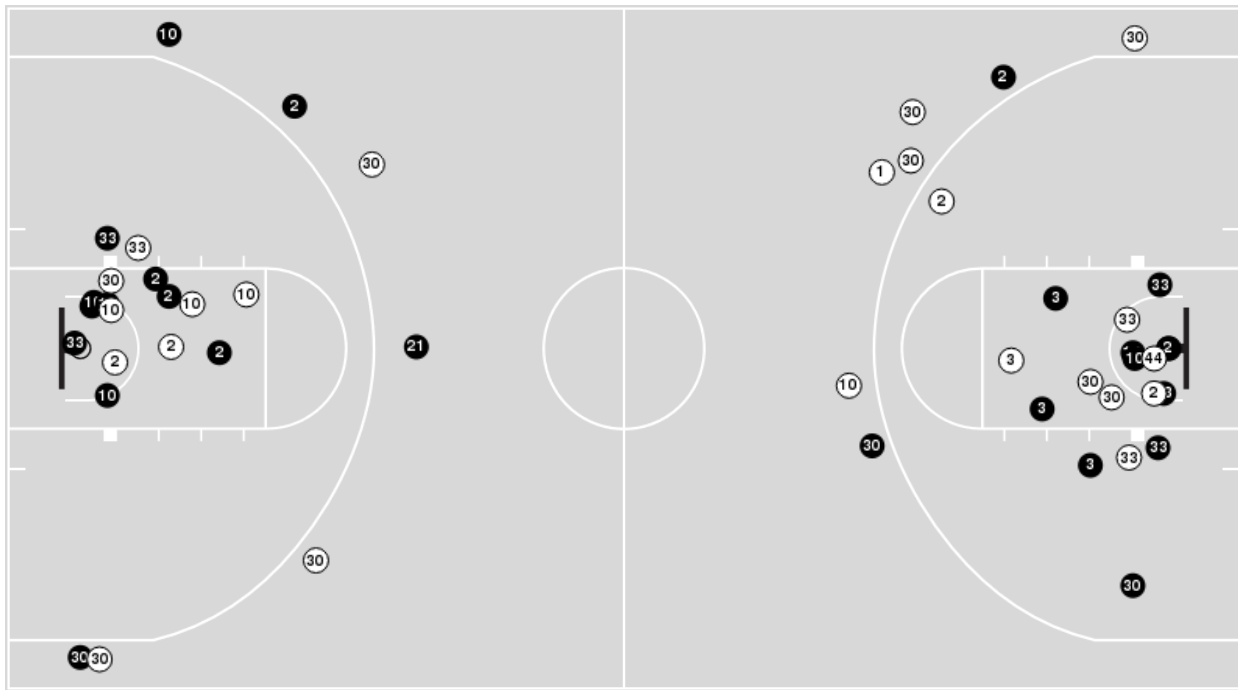

Players => AllFG Types=>AllResults=>All

Kansas

All Field Goals