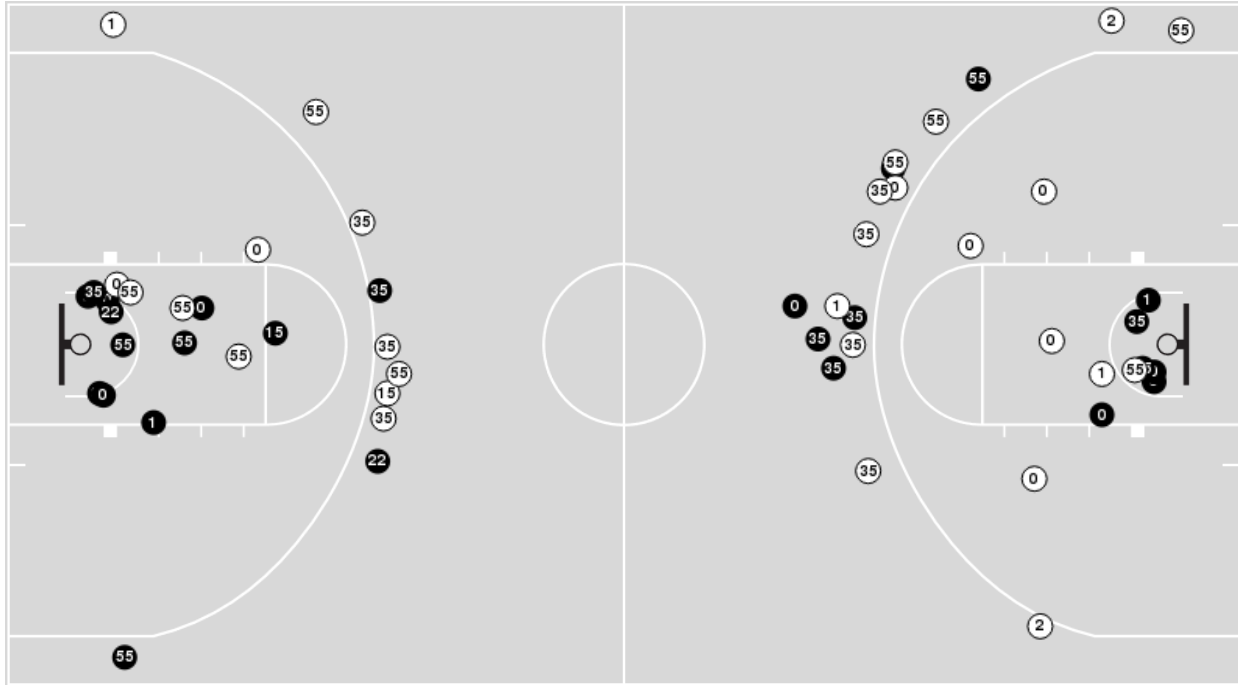

Kansas

No	Name	Mins		Score		Points Diff		Points per Min		Assists		Rebounds		Steals		Turnovers	
		On	Off	On	Off	On	Off	On	Off	On	Off	On	Off	On	Off	On	Off
1	Joseph Yesufu	03:54	36:06	2 - 8	69 - 61	-6	8	0.51	1.91	0	10	0	32	0	3	2	8
2	Christian Braun	36:23	03:37	66 - 60	5 - 9	6	-4	1.81	1.38	9	1	31	1	3	0	8	2
3	Dajuan Harris	39:04	00:56	71 - 69	0 - 0	2	0	1.82	0.00	10	0	32	0	3	0	9	1
10	Jalen Wilson	38:10	01:50	71 - 65	0 - 4	6	-4	1.86	0.00	10	0	32	0	3	0	10	0
21	Zach Clemence	08:59	31:01	18 - 12	53 - 57	6	-4	2.00	1.71	2	8	8	24	1	2	1	9
24	KJ Adams, Jr.	05:32	34:28	11 - 9	60 - 60	2	0	1.99	1.74	2	8	4	28	0	3	1	9
30	Ochai Agbaji	37:40	02:20	66 - 65	5 - 4	1	1	1.75	2.14	9	1	31	1	3	0	10	0
33	David McCormack	17:43	22:17	33 - 37	38 - 32	-4	6	1.86	1.71	6	4	14	18	2	1	6	4
44	Mitch Lightfoot	07:46	32:14	9 - 11	62 - 58	-2	4	1.16	1.92	0	10	6	26	0	3	2	8
55	Jalen Coleman-Lands	04:49	35:11	8 - 9	63 - 60	-1	3	1.66	1.79	2	8	2	30	0	3	1	9

Oklahoma at Kansas

02/12/22 Allen Fieldhouse, Lawrence
2021-22 Men's Basketball

Players => AllFG Types=>AllResults=>All

Oklahoma

All Field Goals

Blow Up Chart

N Made **O** Missed N - Player Number

Oklahoma	M/A	%
Field Goals	26/55	47
2 Points	17/28	61
3 Points	9/27	33
Free Throws	8/11	73