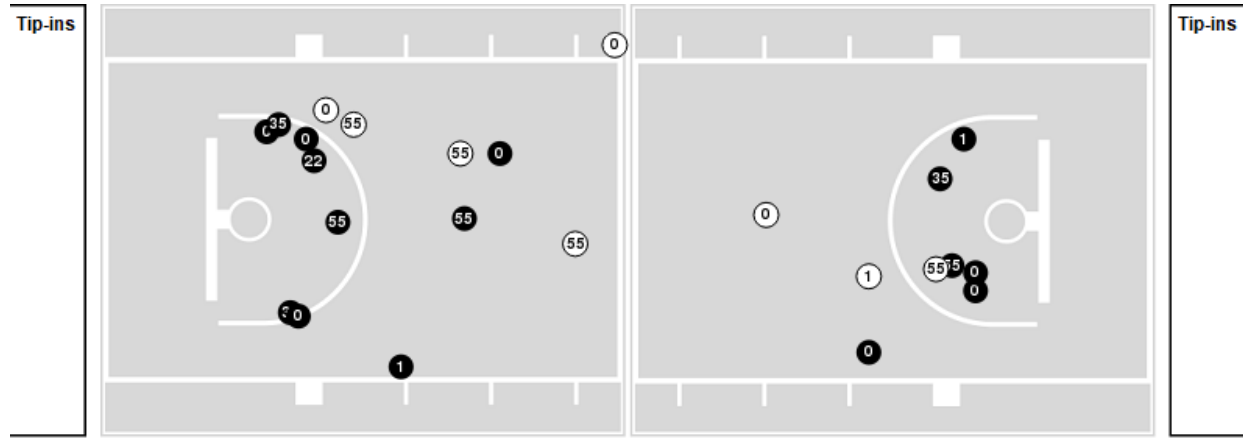

Oklahoma at Kansas

02/12/22 Allen Fieldhouse, Lawrence
2021-22 Men's Basketball

Players => AllFG Types=>AllResults=>All

Oklahoma

All Field Goals

Blow Up Chart

N Made **O** Missed N - Player Number

Oklahoma	M/A	%
Field Goals	26/55	47
2 Points	17/28	61
3 Points	9/27	33
Free Throws	8/11	73