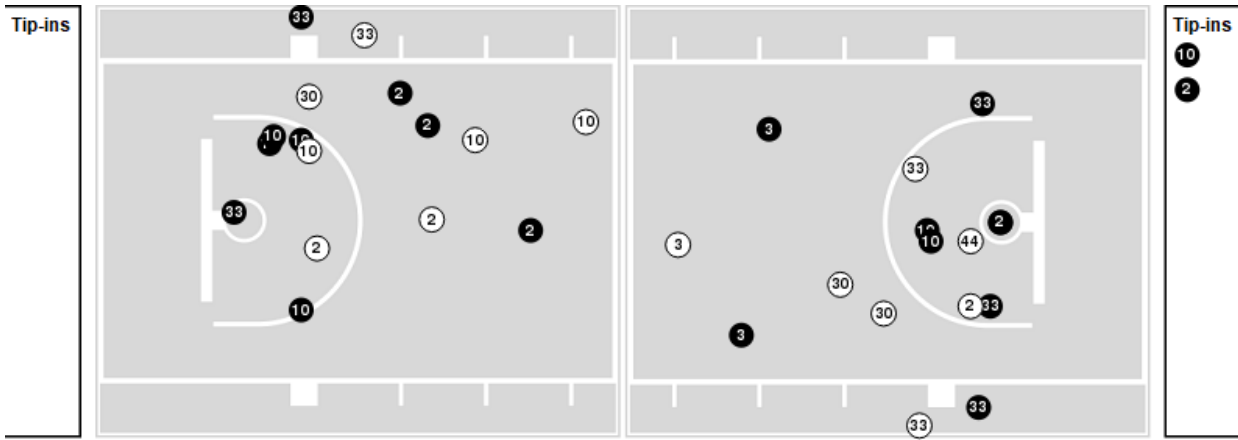

Blow Up Chart

● Made ○ Missed N - Player Number

Kansas	M/A	%
Field Goals	26/49	53
2 Points	20/35	57
3 Points	6/14	43
Free Throws	13/23	57

Kansas	M/A	%
Points in the Paint	32 (16 / 28)	57
Fast Break Points	6 (3/3)	100
Second Chance Points	11 (7/11)	64
Effective FG%	59