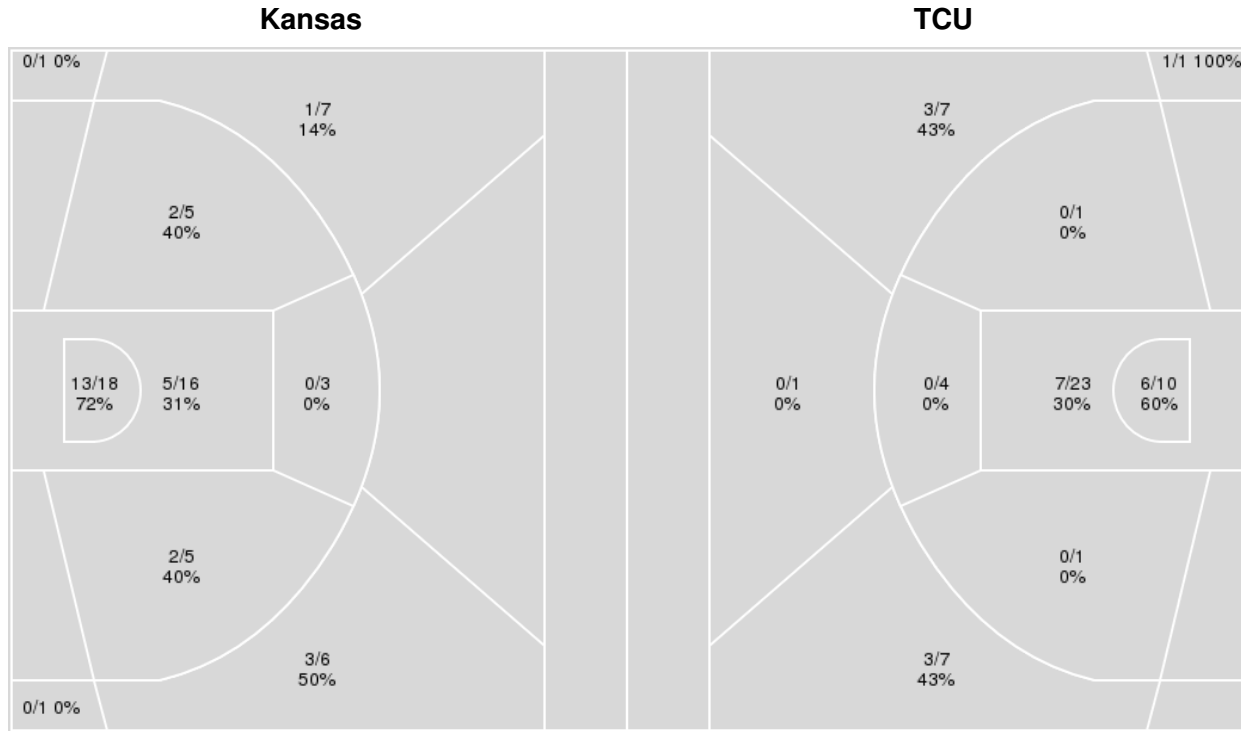

TCU at Kansas

02/06/22 Allen Fieldhouse, Lawrence
2021-22 Women's Basketball

Officials: Bill Larance, Chris Saucedo, Ify Seales

{ Players => All; } FG Types => All; Results => All;

{ Players => All; } FG Types => All; Results => All;

Kansas	M/A	%
Field Goals	26/62	42
2 Points	22/47	47
3 Points	4/15	27
Free Throws	19/25	76

TCU	M/A	%
Field Goals	20/55	36
2 Points	13/39	33
3 Points	7/16	44
Free Throws	13/20	65