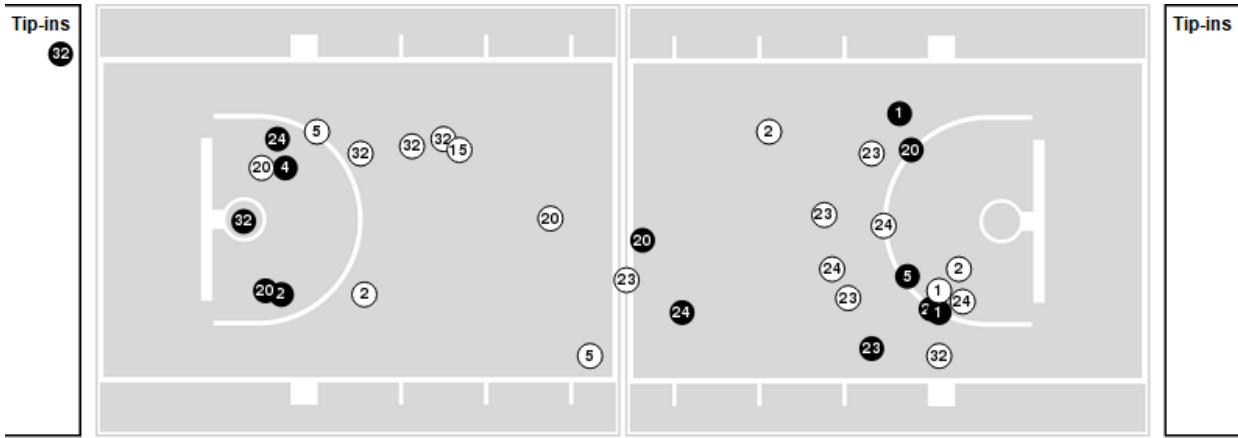

Blow Up Chart

● Made   ○ Missed   N - Player Number

TCU	M/A	%
Field Goals	20/55	36
2 Points	13/39	33
3 Points	7/16	44
Free Throws	13/20	65

TCU	M/A	%
Points in the Paint	26 (13 / 33)	39
Fast Break Points	15 (8/9)	89
Second Chance Points	4 (2/6)	33
Effective FG%	43