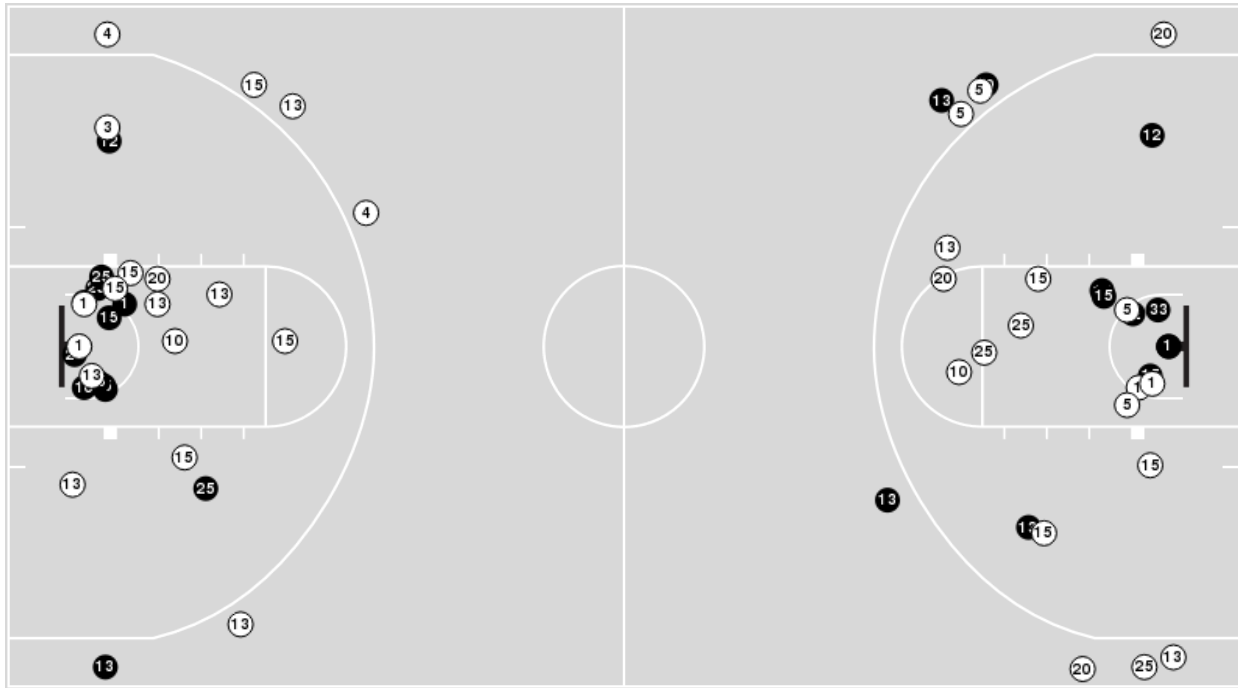

TCU at Kansas

02/06/22 Allen Fieldhouse, Lawrence
2021-22 Women's Basketball

Officials: Bill Larence, Chris Saucedo, Ify Seales

Players => AllFG Types=>AllResults=>All

Kansas

All Field Goals