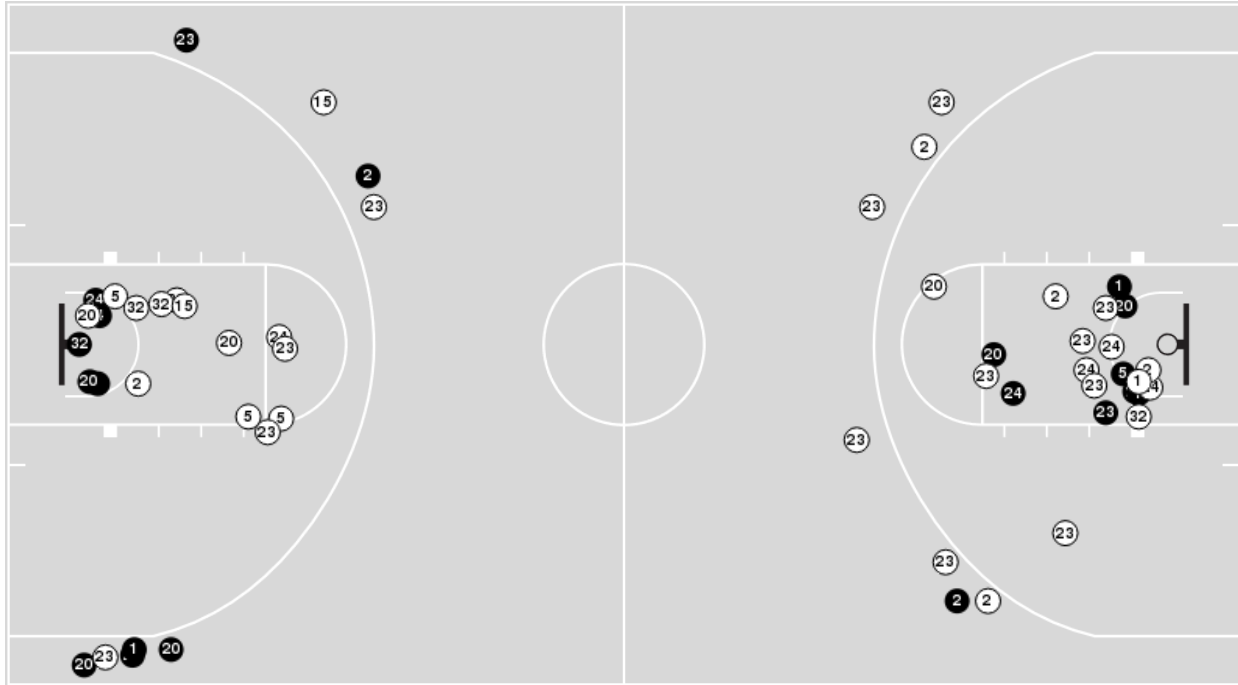

Players => AllFG Types=>AllResults=>All
TCU

All Field Goals