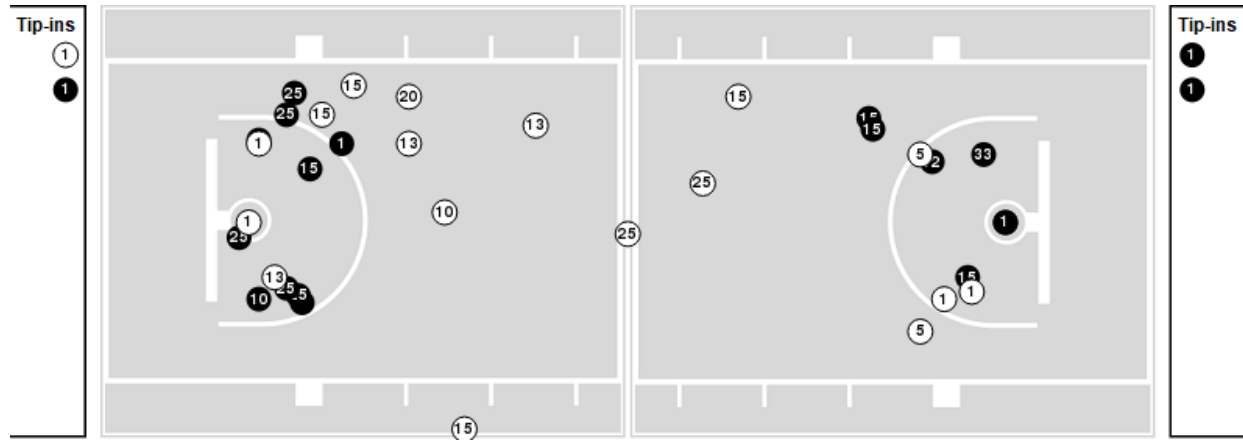

TCU at Kansas

02/06/22 Allen Fieldhouse, Lawrence
2021-22 Women's Basketball

Officials: Bill Larence, Chris Saucedo, Ify Seales

Players => AllFG Types=>AllResults=>All

Kansas

All Field Goals

Blow Up Chart

● Made ○ Missed N - Player Number