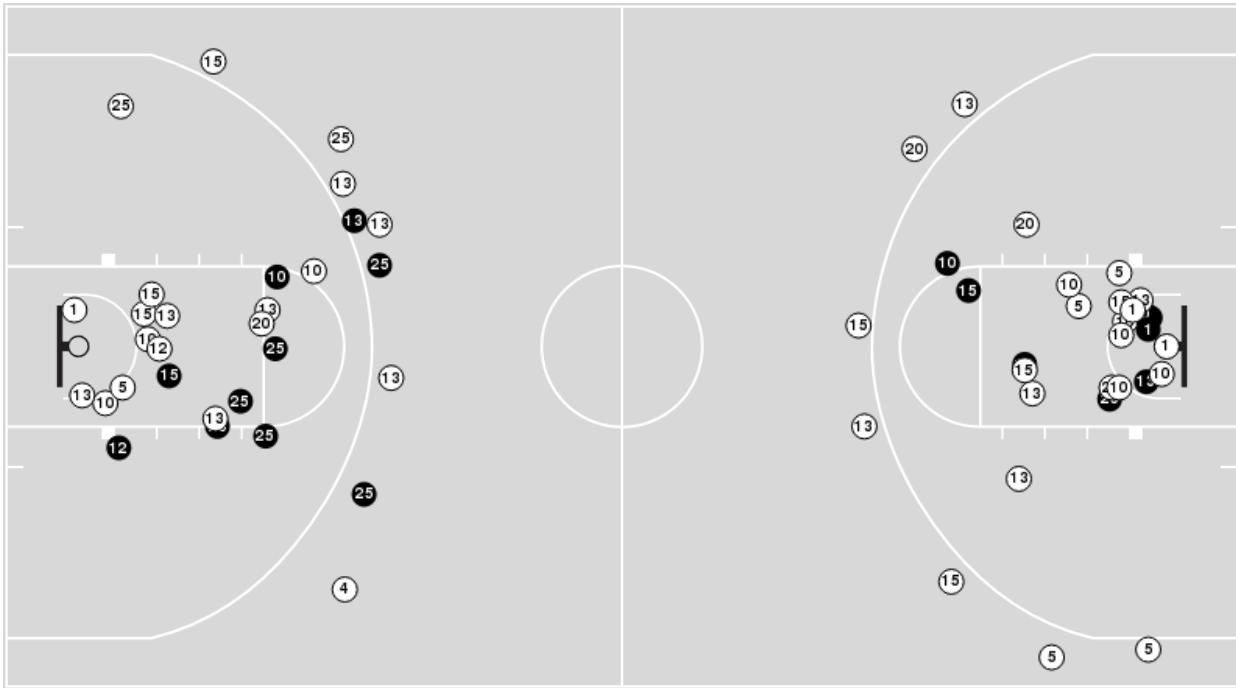

Iowa St. at Kansas

02/23/22 Allen Fieldhouse, Lawrence
2021-22 Women's Basketball

Officials: Maj Forsberg, Nykesha Thompson, Kevin Pethtel

Players => AllFG Types=>AllResults=>All

Kansas

All Field Goals