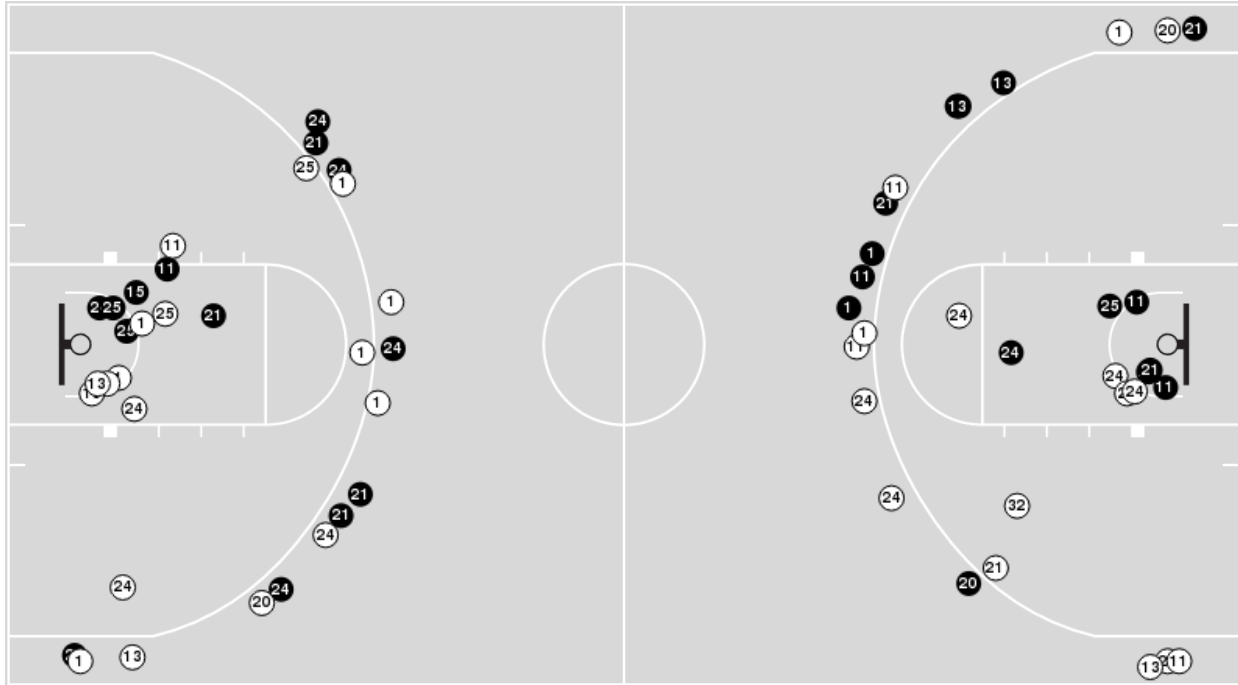

Players => AllFG Types=>AllResults=>All
Iowa St.

All Field Goals