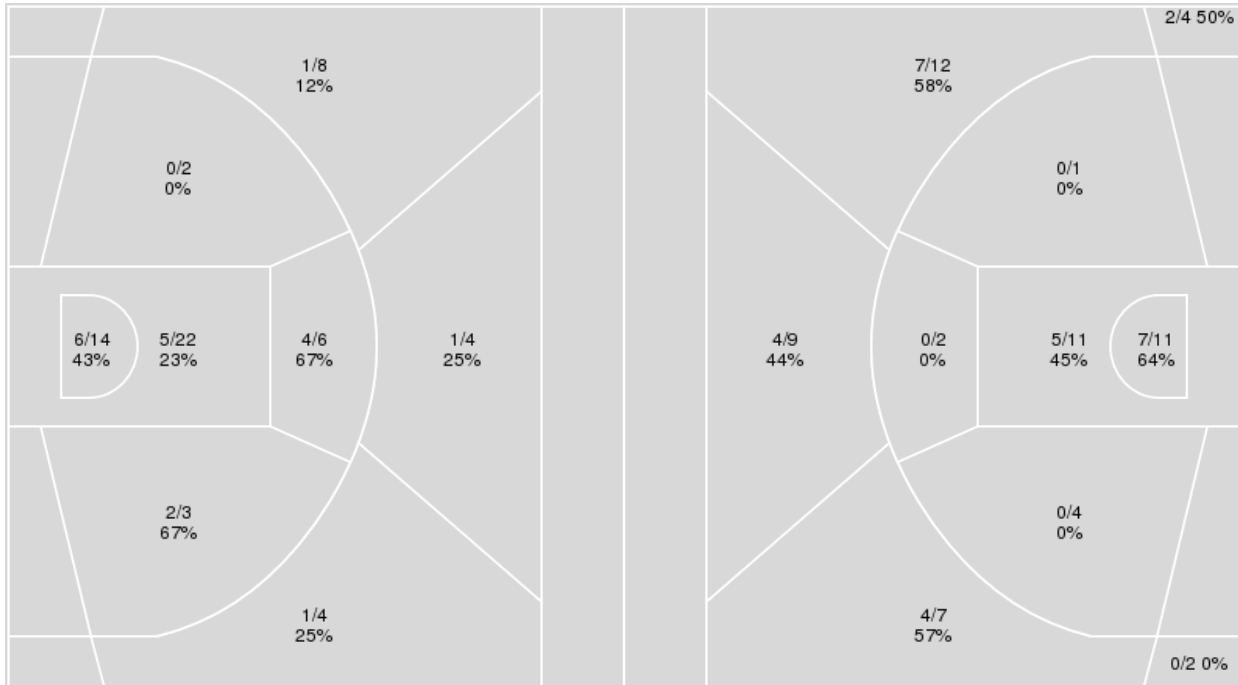

Iowa St. at Kansas

02/23/22 Allen Fieldhouse, Lawrence
2021-22 Women's Basketball

Game Time: 7:00 PM
Game Duration: 1:45
Attendance: 2,901

Officials: Maj Forsberg, Nykesha Thompson, Kevin Pethtel

{ Players => All; } FG Types => All; Results => All;

{ Players => All; } FG Types => All; Results => All;

Kansas

Iowa St.

Kansas	M/A	%
Field Goals	20/63	32
2 Points	17/47	36
3 Points	3/16	19
Free Throws	16/22	73

Iowa St.	M/A	%
Field Goals	29/63	46
2 Points	12/29	41
3 Points	17/34	50
Free Throws	10/11	91