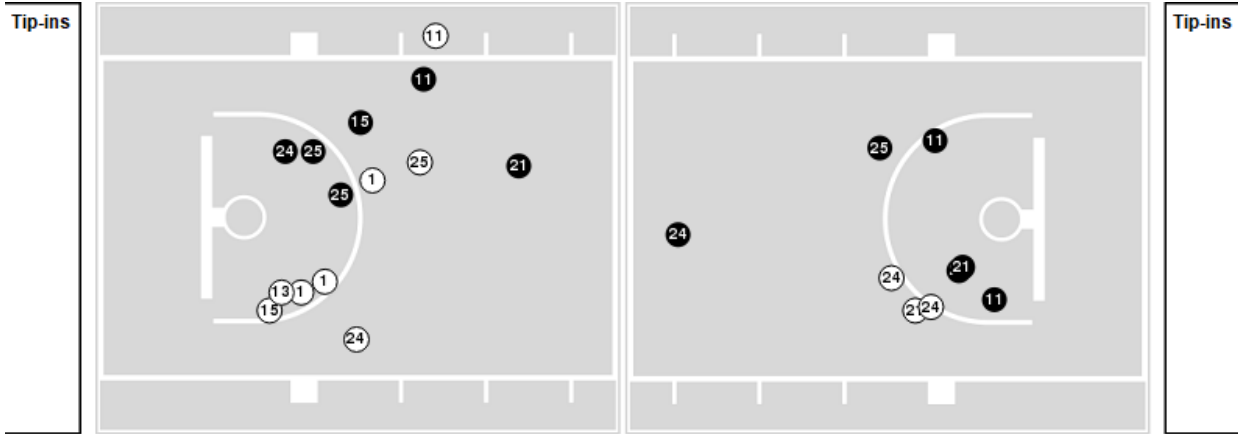

Blow Up Chart

● Made ○ Missed N - Player Number

Iowa St.	M/A	%
Field Goals	29/63	46
2 Points	12/29	41
3 Points	17/34	50
Free Throws	10/11	91

Iowa St.	M/A	%
Points in the Paint	24 (12 / 22)	55
Fast Break Points	13 (6/6)	100
Second Chance Points	11 (7/10)	70
Effective FG%	60