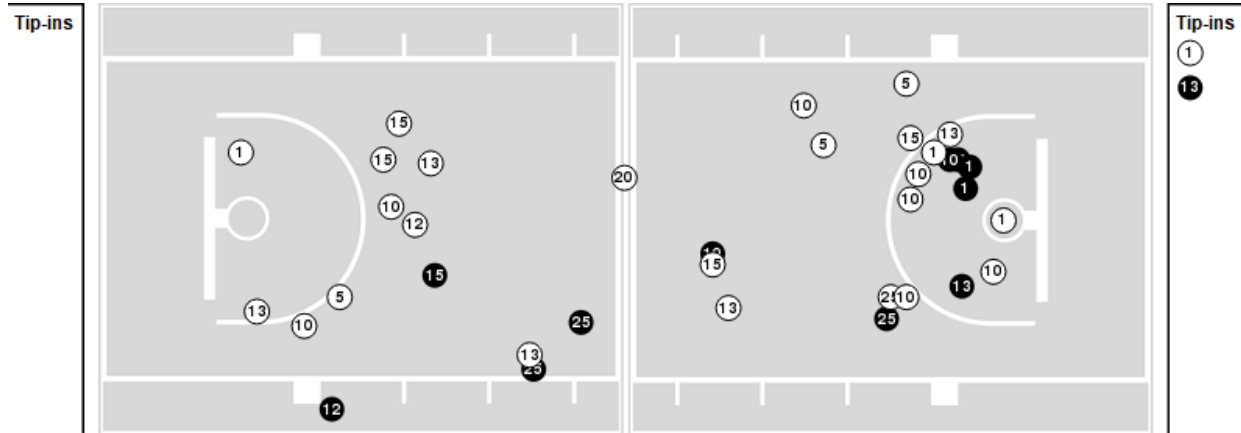

Blow Up Chart

● Made ○ Missed N - Player Number

Kansas	M/A	%
Field Goals	20/63	32
2 Points	17/47	36
3 Points	3/16	19
Free Throws	16/22	73

Kansas	M/A	%
Points in the Paint	22 (11 / 36)	31
Fast Break Points	2 (1/1)	100
Second Chance Points	7 (5/10)	50
Effective FG%	34