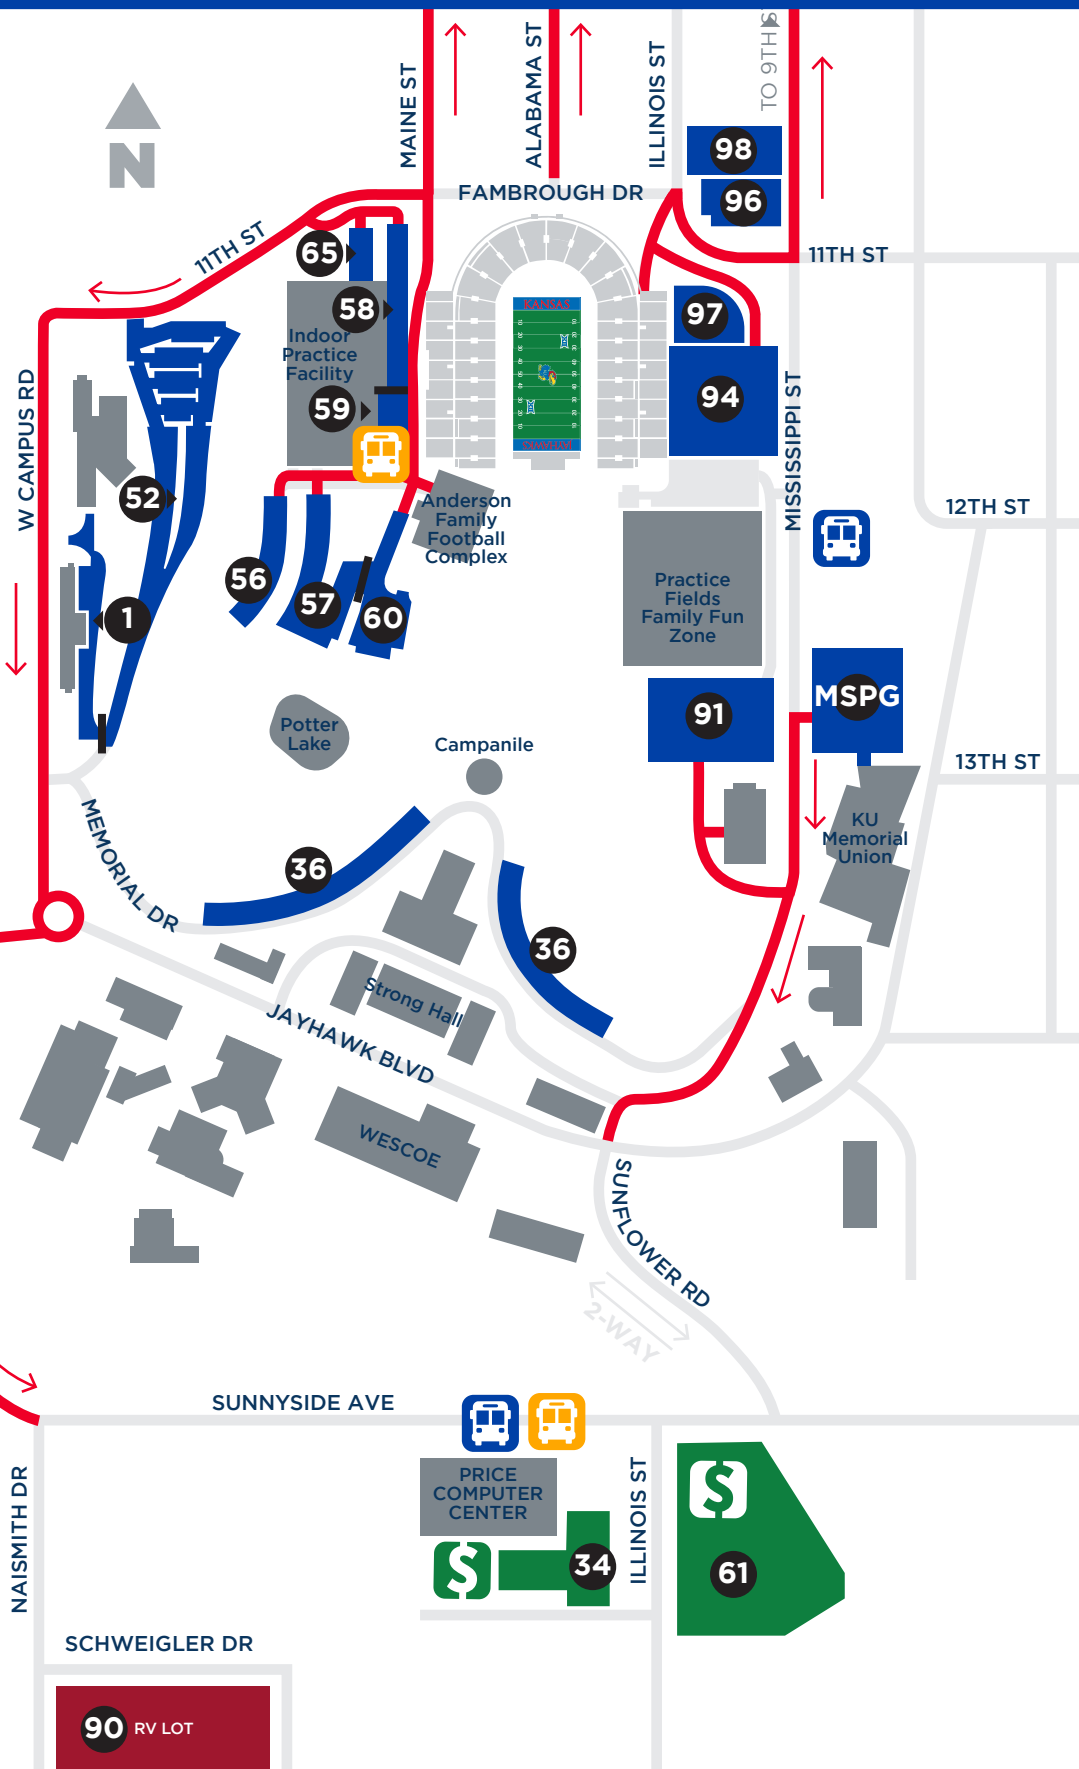

# GAMEDAY TAILGATING MAP

- # Permit Lots
- \$ Cash Lot
- ↗ Post-Game 1-Way Traffic
- 🚌 Shuttle Bus Stop
- 🚐 Para-Transit Shuttle Bus Stop

90 RV LOT

ALLEN FIELDHOUSE

PRICE COMPUTER CENTER

MSPG

KU Memorial Union

Practice Fields Family Fun Zone

Anderson Family Football Complex

Indoor Practice Facility

Potter Lake

Campanile

Strong Hall

WESCOE

JAYHAWK BLVD

MEMORIAL DR

SUNFLOWER RD  
2-WAY

SUNNYSIDE AVE

ILLINOIS ST

NAISMITH DR

NAISMITH DR

W CAMPUS RD

11TH ST

MAINE ST

ALABAMA ST

ILLINOIS ST

FAMBROUGH DR

11TH ST

12TH ST

13TH ST

15TH STREET