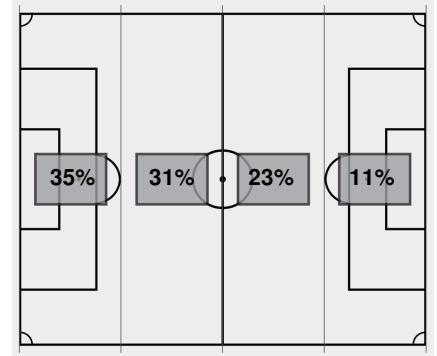

← Attacking Direction

Official's signature _____