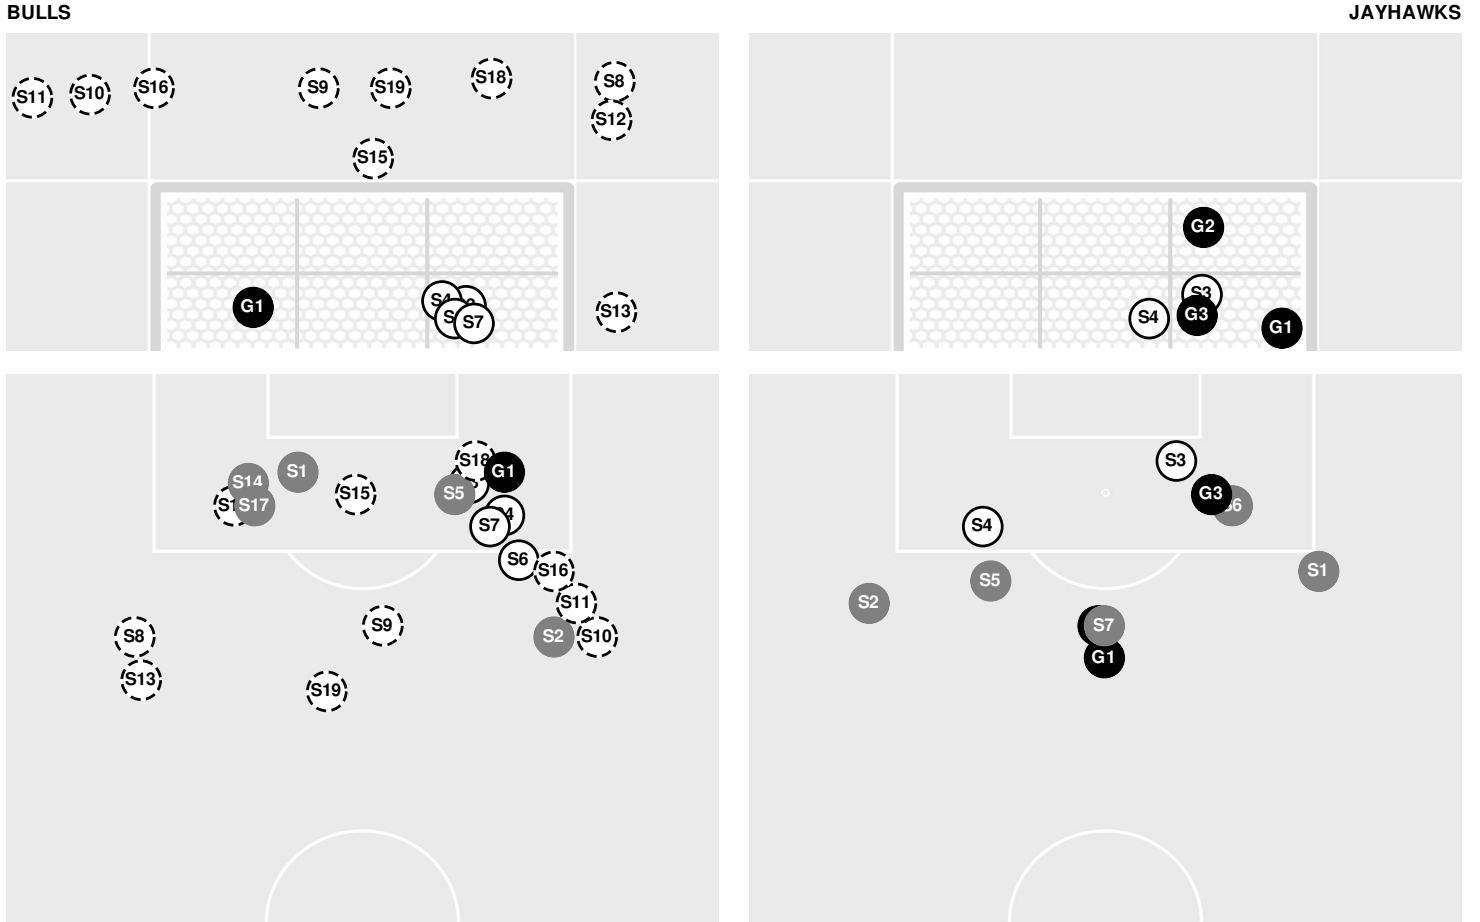

KANSAS 2, SOUTH FLA. 1

Kansas vs South Fla.

9/18/2022 Corbett Soccer Stadium, Tampa
2022-23 Women's Soccer

Officials: Meghan Mullen, Sam Gillispie, Fritz Barbarousse, Kendall McCardell

Shots by Half Intervals	Bulls Jayhawks	1st Half	2nd Half
		8	12
	Jayhawks	5	5

Shot Chart

S Shot Off Target
 S Shot On Target
 S Blocked
 G Goal / Own Goal

Shot Summary

Officials: Meghan Mullen, Sam Gillispie, Fritz Barbarousse, Kendall McCardell

BULLS

No	Time	Player	Description
S1	20'	15, Georgia Brown	Blocked
S2	25'	23, Chiara Hahn	Blocked
S3	29'	10, Gentiana Fetaj	Saved
S4	29'	23, Chiara Hahn	Saved
S5	30'	2, Signe Markvardsen	Blocked
S6	31'	14, Serita Thurton	Saved
S7	33'	4, Vivianne Bessette	Saved
S8	33'	2, Signe Markvardsen	
S9	49'	14, Serita Thurton	
S10	55'	4, Vivianne Bessette	
S11	58'	4, Vivianne Bessette	
S12	62'	4, Vivianne Bessette	
S13	72'	23, Chiara Hahn	
S14	77'	2, Signe Markvardsen	Blocked
S15	77'	6, Lucy Roberts	
S16	78'	8, Rosalia Muino Gonzalez	
S17	80'	6, Lucy Roberts	Blocked
S18	81'	2, Signe Markvardsen	
S19	82'	8, Rosalia Muino Gonzalez	
G1	84'	21, Emilie Lajmiri	

JAYHAWKS

No	Time	Player	Description
S1	5'	18, Lexi Watts	Blocked
S2	14'	18, Lexi Watts	Blocked
S3	15'	5, Mackenzie Boeve	Saved
S4	20'	9, Rylan Childers	Saved
G1	32'	18, Lexi Watts	
S5	48'	19, Kate Dreyer	Blocked
G2	48'	9, Rylan Childers	
S6	50'	27, Shira Elinav	Blocked
S7	62'	19, Kate Dreyer	Blocked
G3	71'	24, Avery Smith	