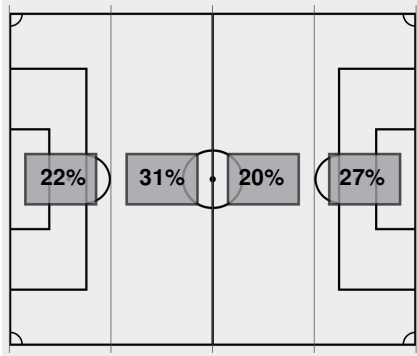

Kansas vs South Fla.

9/18/2022 Corbett Soccer Stadium, Tampa
2022-23 Women's Soccer

Officials: Meghan Mullen, Sam Gillispie, Fritz Barbarousse, Kendall McCardell

Stadium: Corbett Soccer Stadium

Officials: Referee: Meghan Mullen; Asst. Referee: Sam Gillispie; Fritz Barbarousse; Alt. Official: Kendall McCardell;

Offsides: Kansas 2, South Fla. 1.

Attacking Direction →

10	TOTAL SHOTS	20
5	SHOTS ON TARGET	5
4	SAVES	2
6	CORNERS	9
2	OFFSIDES	1
0	YELLOW CARDS	1
0	RED CARDS	0
37%	POSSESSION TOTAL	63%