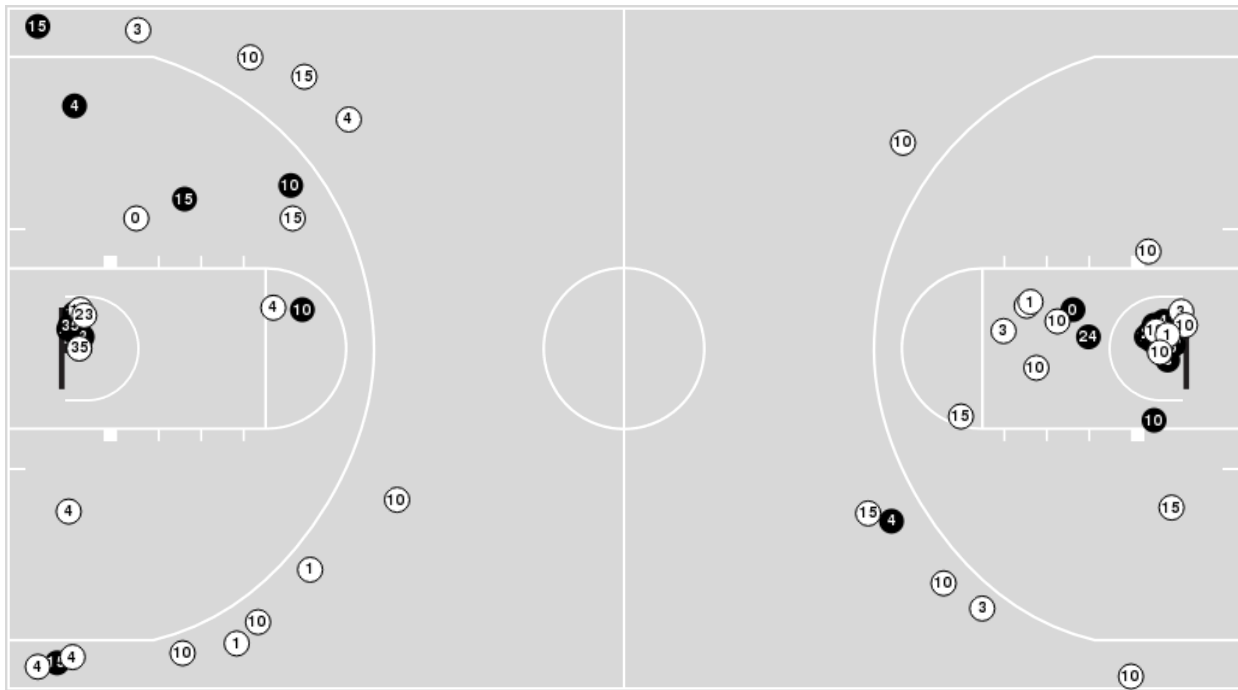

Officials: Doug Simmons, Roger Ayers, Jeffrey Anderson

Players => 0, 1, 3, 4, 5, 10, 11, 12, 13, 15, 20, 21, 22, 23, 24, 31, 35FG Types=>AllResults=>All

Kansas

All Field Goals