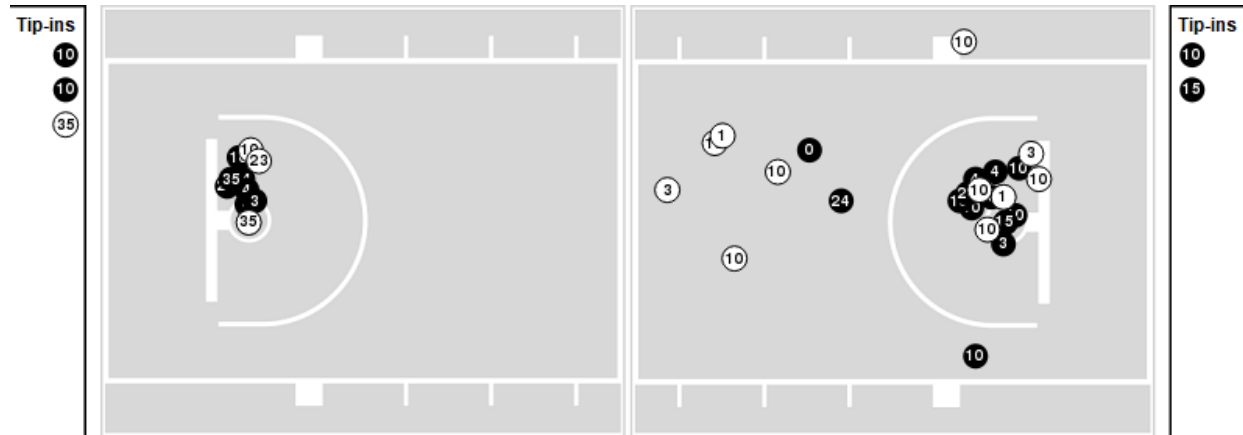

Blow Up Chart

● Made ○ Missed N - Player Number

Kansas	M/A	%
Field Goals	31/67	46
2 Points	28/48	58
3 Points	3/19	16
Free Throws	4/7	57

Kansas	M/A	%
Points in the Paint	48 (24 / 37)	65
Fast Break Points	12 (6/6)	100
Second Chance Points	12 (6/12)	50
Effective FG%	49