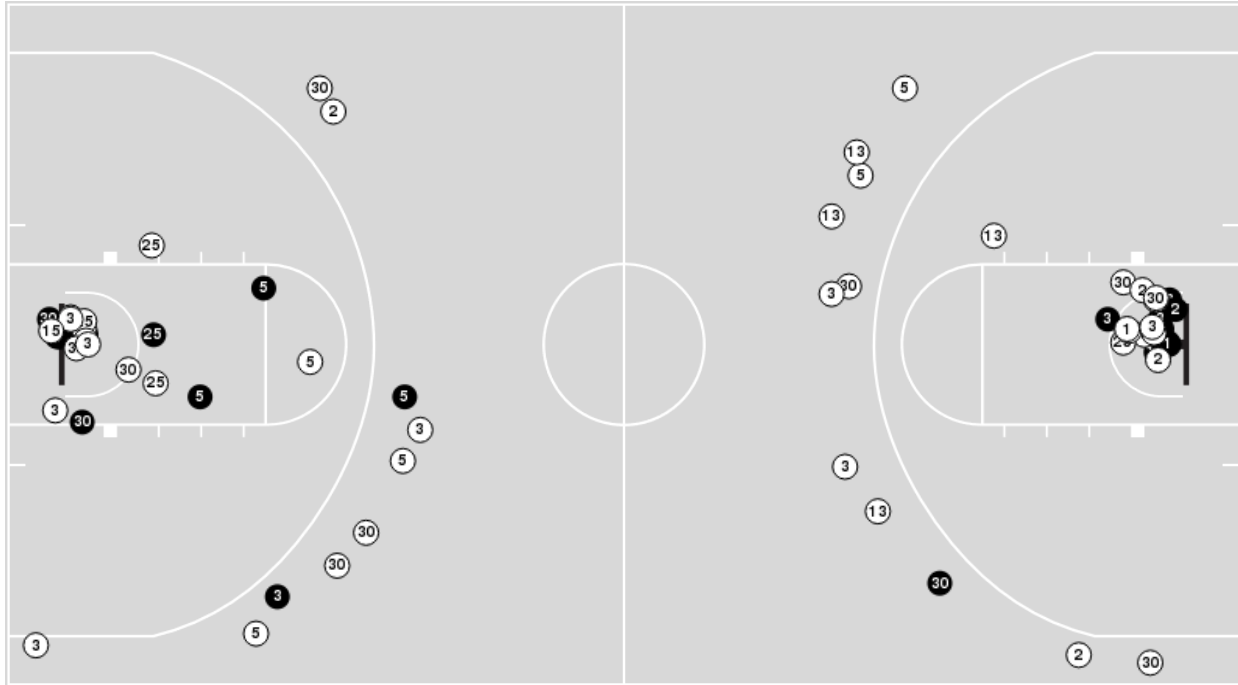

Officials: Doug Sirmons, Roger Ayers, Jeffrey Anderson

Players => AllFG Types=>AllResults=>All
Duke

All Field Goals