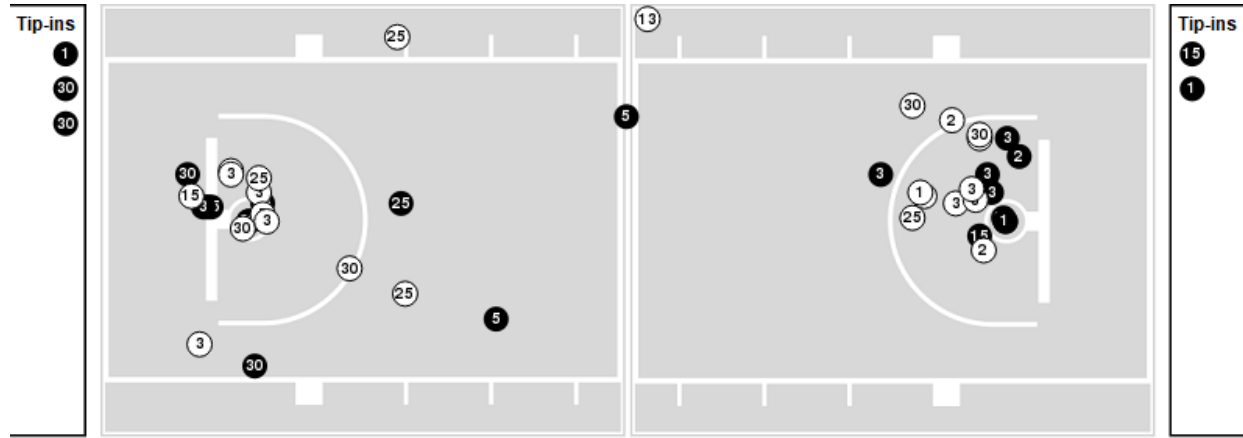

Blow Up Chart

● Made   ○ Missed   N - Player Number

Duke	M/A	%
Field Goals	24/67	36
2 Points	21/46	46
3 Points	3/21	14
Free Throws	13/16	81

Duke	M/A	%
Points in the Paint	42 (21 / 43)	49
Fast Break Points	6 (3/3)	100
Second Chance Points	19 (11/19)	58
Effective FG%	38