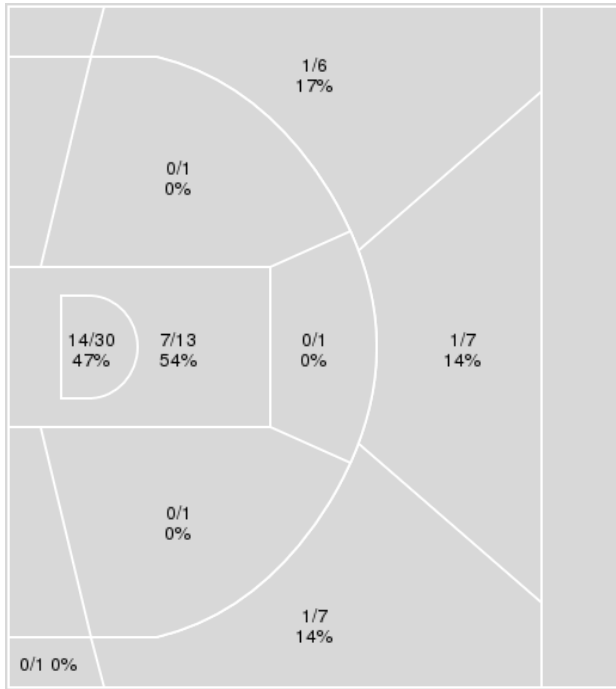

Officials: Doug Simmons, Roger Ayers, Jeffrey Anderson

{ Players => All; } FG Types => All; Results => All;

{ Players => 0, 1, 3, 4, 5, 10, 11, 12, 13, 15, 20, 21, 22, 23, 24, 31, 35; }
FG Types => All; Results => All;

Duke

Kansas

Duke	M/A	%
Field Goals	24/67	36
2 Points	21/46	46
3 Points	3/21	14
Free Throws	13/16	81

Kansas	M/A	%
Field Goals	31/67	46
2 Points	28/48	58
3 Points	3/19	16
Free Throws	4/7	57