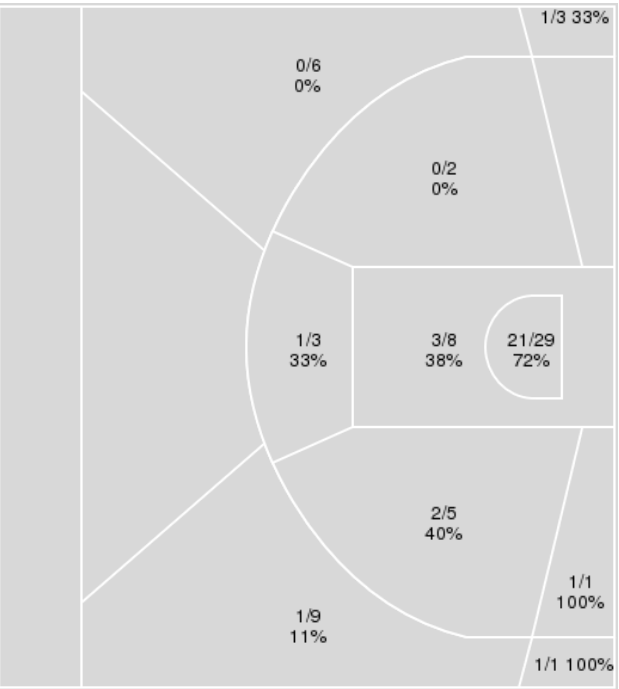

Officials: Doug Simmons, Roger Ayers, Jeffrey Anderson

{ Players => All; } FG Types => All; Results => All;

{ Players => 0, 1, 3, 4, 5, 10, 11, 12, 13, 15, 20, 21, 22, 23, 24, 31, 35; }
FG Types => All; Results => All;

Duke

Kansas

Duke	M/A	%
Field Goals	24/67	36
2 Points	21/46	46
3 Points	3/21	14
Free Throws	13/16	81

Kansas	M/A	%
Field Goals	31/67	46
2 Points	28/48	58
3 Points	3/19	16
Free Throws	4/7	57