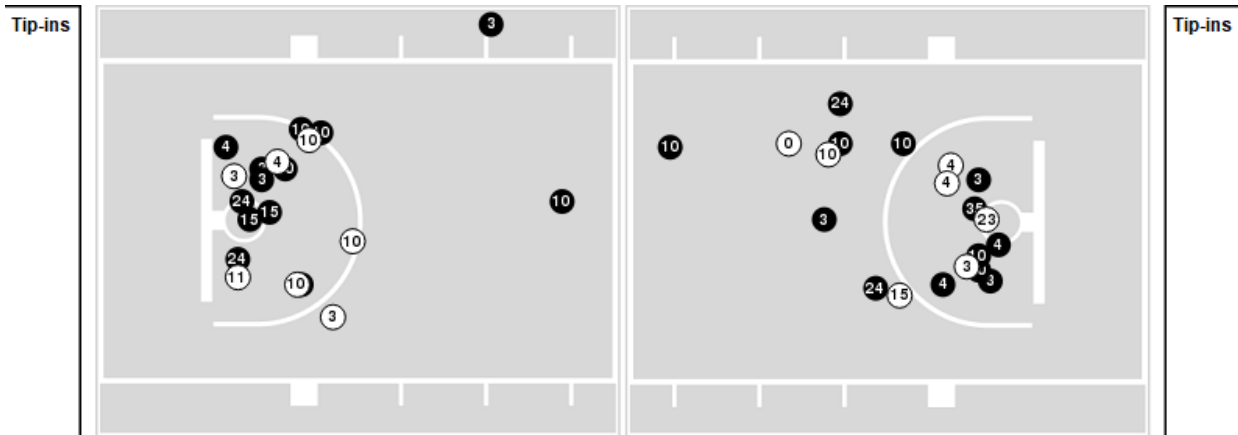

Blow Up Chart

● Made ○ Missed N - Player Number

Kansas	M/A	%
Field Goals	33/65	51
2 Points	27/50	54
3 Points	6/15	40
Free Throws	10/16	62

Kansas	M/A	%
Points in the Paint	50 (25 / 39)	64
Fast Break Points	19 (10/11)	91
Second Chance Points	5 (2/5)	40
Effective FG%	55