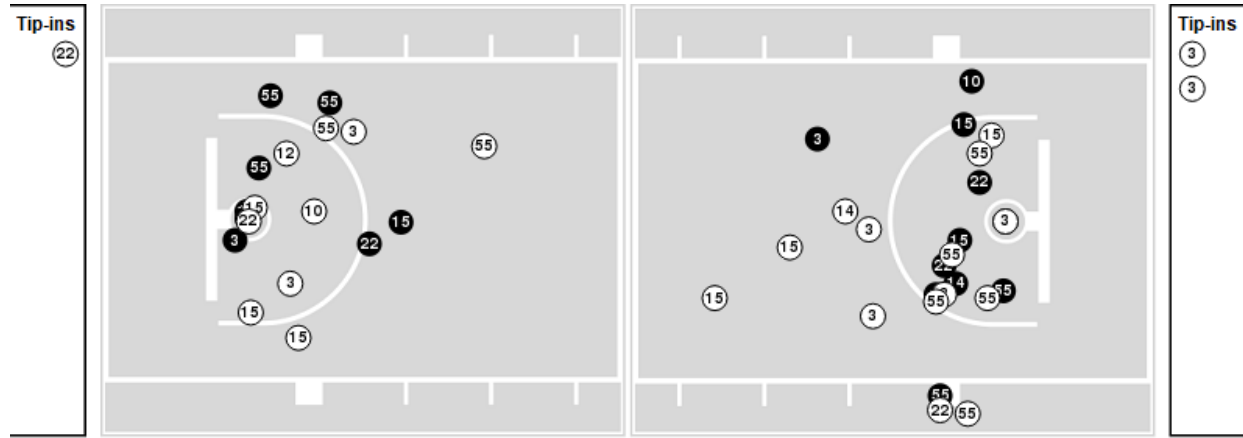

Southern Utah	M/A	%
Field Goals	28/74	38
2 Points	19/46	41
3 Points	9/28	32
Free Throws	11/16	69

Southern Utah at Kansas

11/18/22 Allen Fieldhouse, Lawrence
2022-23 Men's Basketball

Game Time: 7:02 PM
Game Duration: 1:54
Attendance: 16,300

Players => AllFG Types=>AllResults=>All
Southern Utah

All Field Goals

Blow Up Chart

● Made ○ Missed N - Player Number

Southern Utah	M/A	%
Field Goals	28/74	38
2 Points	19/46	41
3 Points	9/28	32
Free Throws	11/16	69