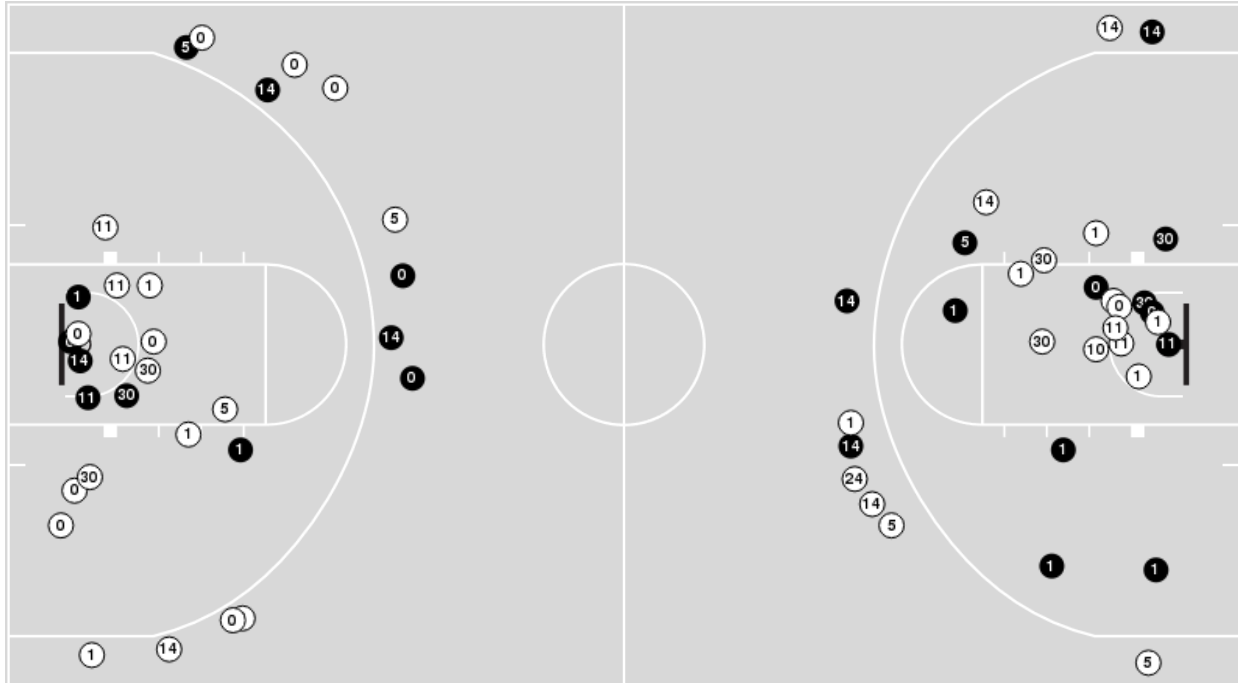

NC State at Kansas

11/23/22 Atlantis Resort - Imperial Arena, Paradise Island
2022 Bad Boy Mowers Battle 4 Atlantis

Officials: Tony Padilla, Bert Smith, Todd Austin

Players => AllFG Types=>AllResults=>All

NC State

All Field Goals