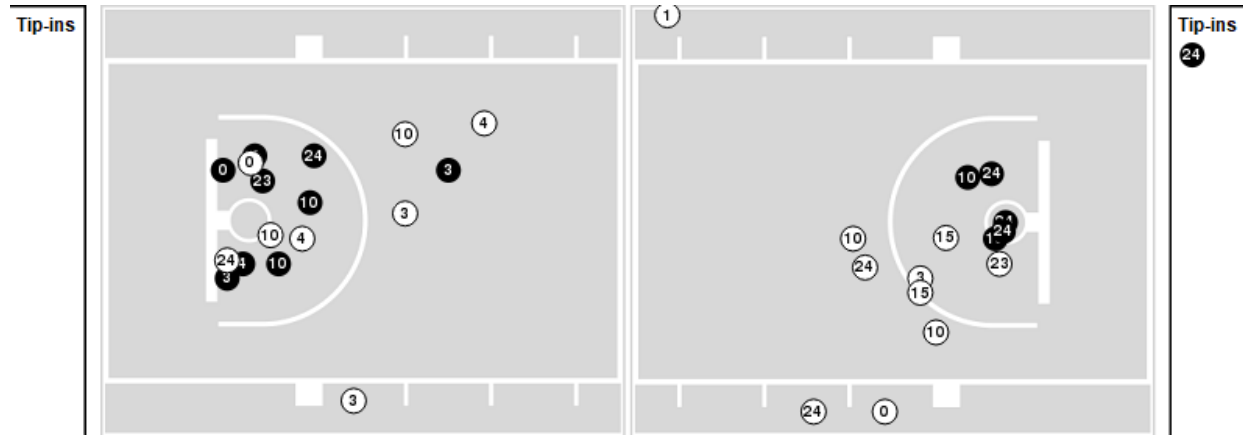

Blow Up Chart

● Made ○ Missed N - Player Number

Kansas	M/A	%
Field Goals	24/58	41
2 Points	14/37	38
3 Points	10/21	48
Free Throws	22/29	76

Kansas	M/A	%
Points in the Paint	28 (14 / 28)	50
Fast Break Points	16 (9/9)	100
Second Chance Points	19 (8/11)	73
Effective FG%	50