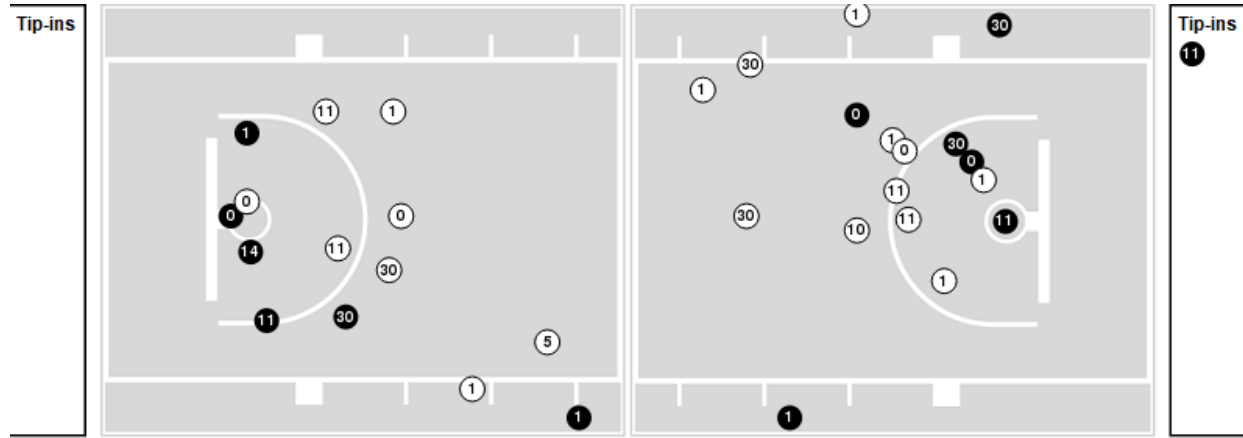

Blow Up Chart

● Made ○ Missed N - Player Number

NC State	M/A	%
Field Goals	24/62	39
2 Points	16/40	40
3 Points	8/22	36
Free Throws	18/22	82

NC State	M/A	%
Points in the Paint	18 (9 / 25)	36
Fast Break Points	22 (11/12)	92
Second Chance Points	15 (9/15)	60
Effective FG%	45