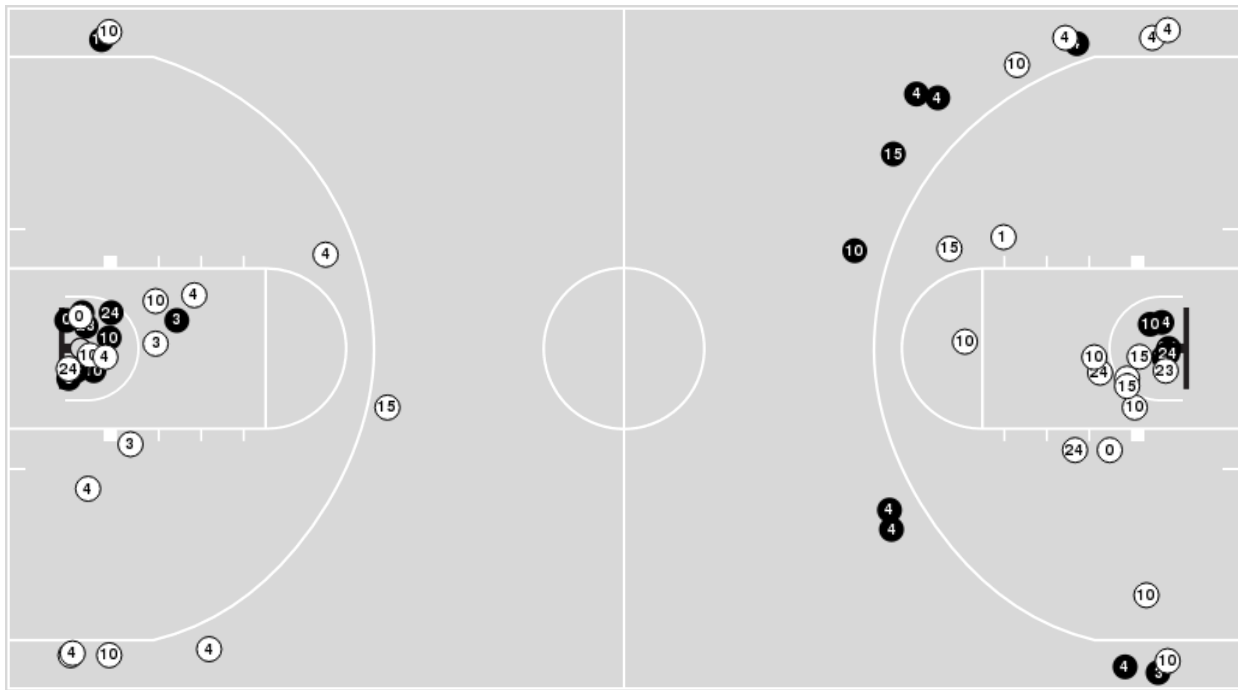

NC State at Kansas

11/23/22 Atlantis Resort - Imperial Arena, Paradise Island
2022 Bad Boy Mowers Battle 4 Atlantis

Game Time: 12:00 PM
Game Duration: 2:05
Attendance: 1,275

Officials: Tony Padilla, Bert Smith, Todd Austin

Players => 0, 1, 3, 4, 5, 10, 11, 12, 13, 15, 20, 21, 22, 23, 24, 31, 35FG Types=>AllResults=>All

Kansas

All Field Goals