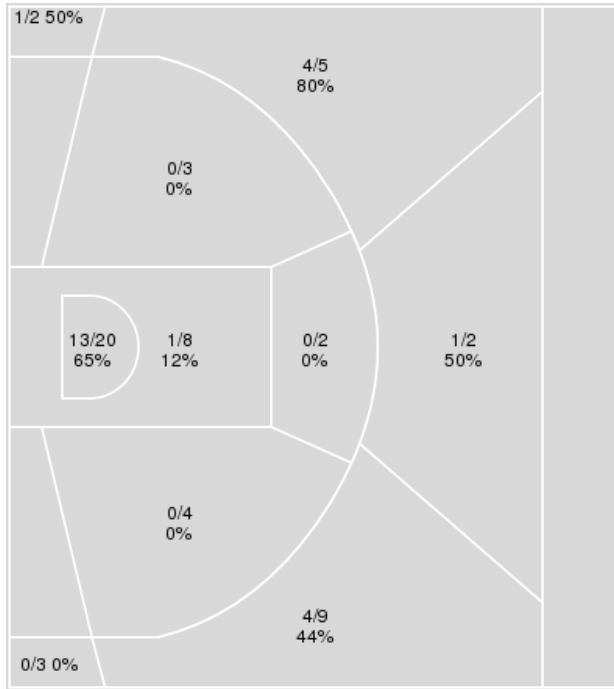

NC State at Kansas

11/23/22 Atlantis Resort - Imperial Arena, Paradise Island
2022 Bad Boy Mowers Battle 4 Atlantis

Game Time: 12:00 PM
Game Duration: 2:05
Attendance: 1,275

Officials: Tony Padilla, Bert Smith, Todd Austin

{ Players => 0, 1, 3, 4, 5, 10, 11, 12, 13, 15, 20, 21, 22, 23, 24, 31, 35; } { Players => All; } FG Types => All; Results => All;
FG Types => All; Results => All;

Kansas