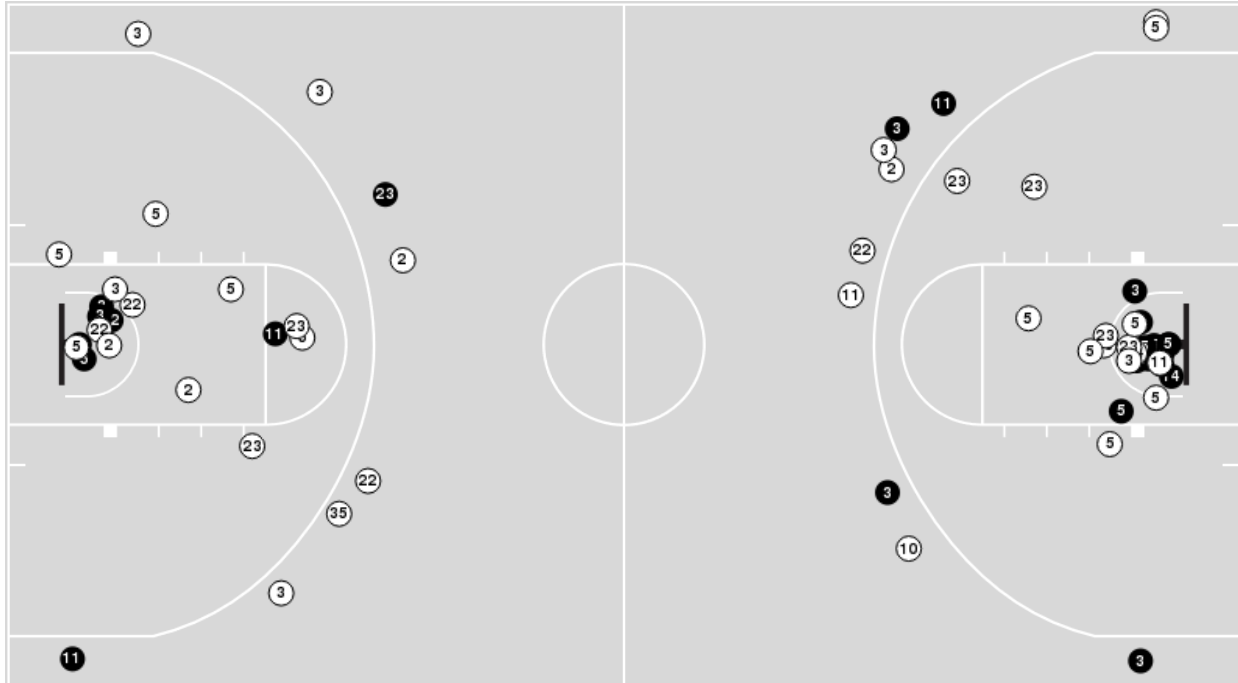

Wisconsin at Kansas

11/24/22 Atlantis Resort - Imperial Arena, Paradise Island
2022 Bad Boy Mowers Battle 4 Atlantis

Game Time: 11:00 AM
Game Duration: 2:17
Attendance: 1,185

Officials: Mike Roberts, Raymie Styons, Bret Smith

Players => 0, 2, 3, 4, 5, 10, 11, 12, 13, 14, 15, 21, 22, 23, 30, 35 FG Types=>All Results=>All

Wisconsin

All Field Goals