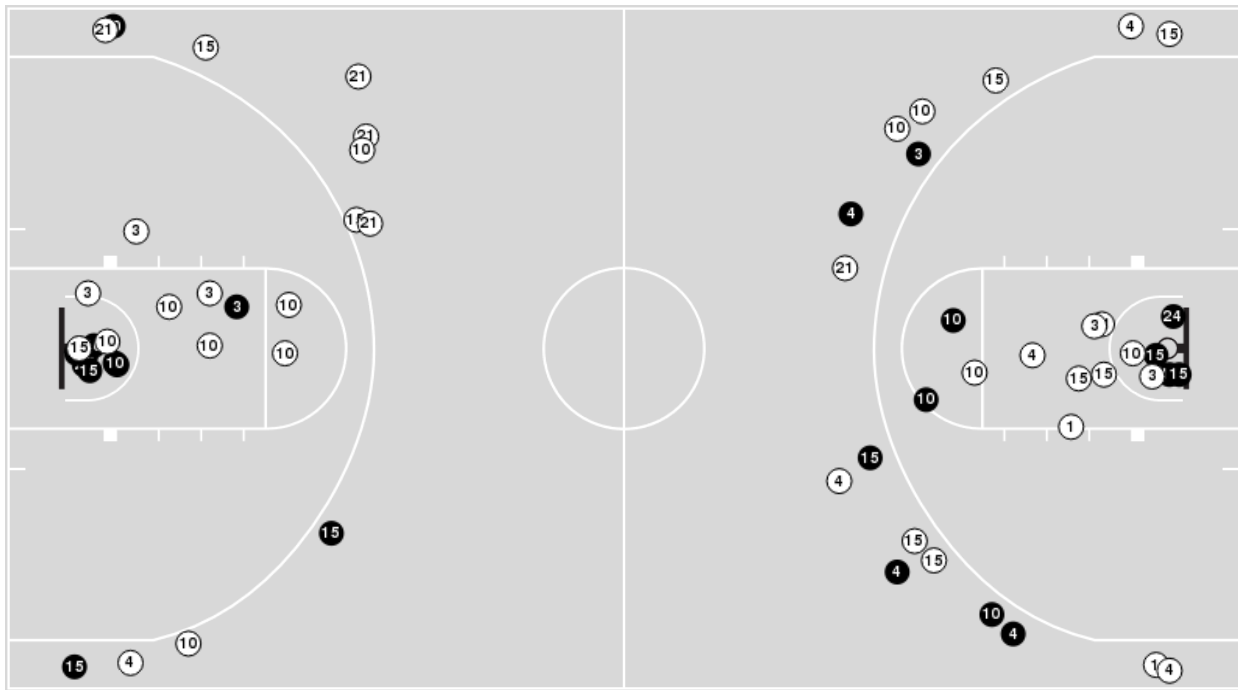

Wisconsin at Kansas

11/24/22 Atlantis Resort - Imperial Arena, Paradise Island
2022 Bad Boy Mowers Battle 4 Atlantis

Officials: Mike Roberts, Raymie Styons, Bret Smith

Players => 0, 1, 3, 4, 5, 10, 11, 12, 13, 15, 20, 21, 22, 23, 24, 31, 35FG Types=>AllResults=>All

Kansas

All Field Goals