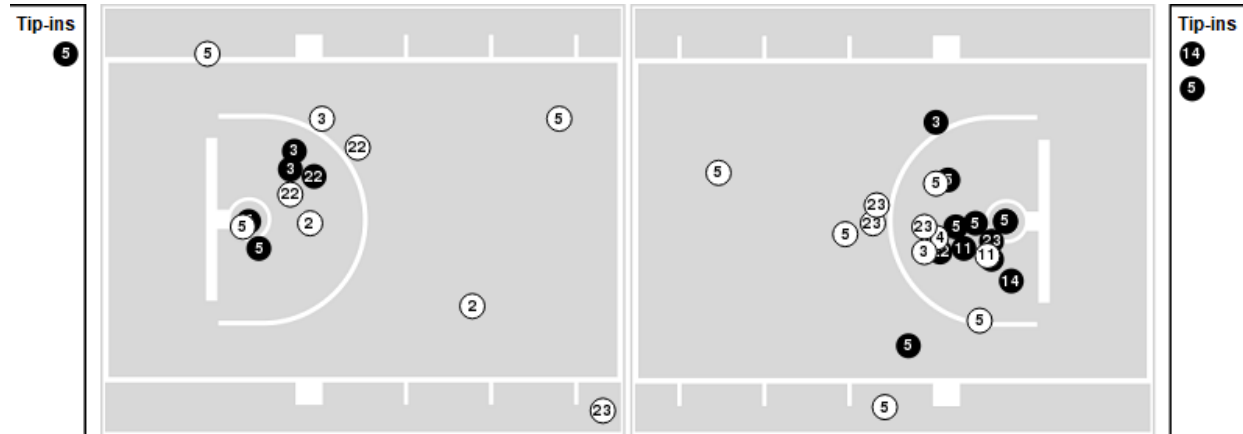

Blow Up Chart

● Made ○ Missed N - Player Number

Wisconsin	M/A	%
Field Goals	24/62	39
2 Points	18/43	42
3 Points	6/19	32
Free Throws	14/19	74

Wisconsin	M/A	%
Points in the Paint	34 (17 / 34)	50
Fast Break Points	5 (4/8)	50
Second Chance Points	10 (6/7)	86
Effective FG%	44