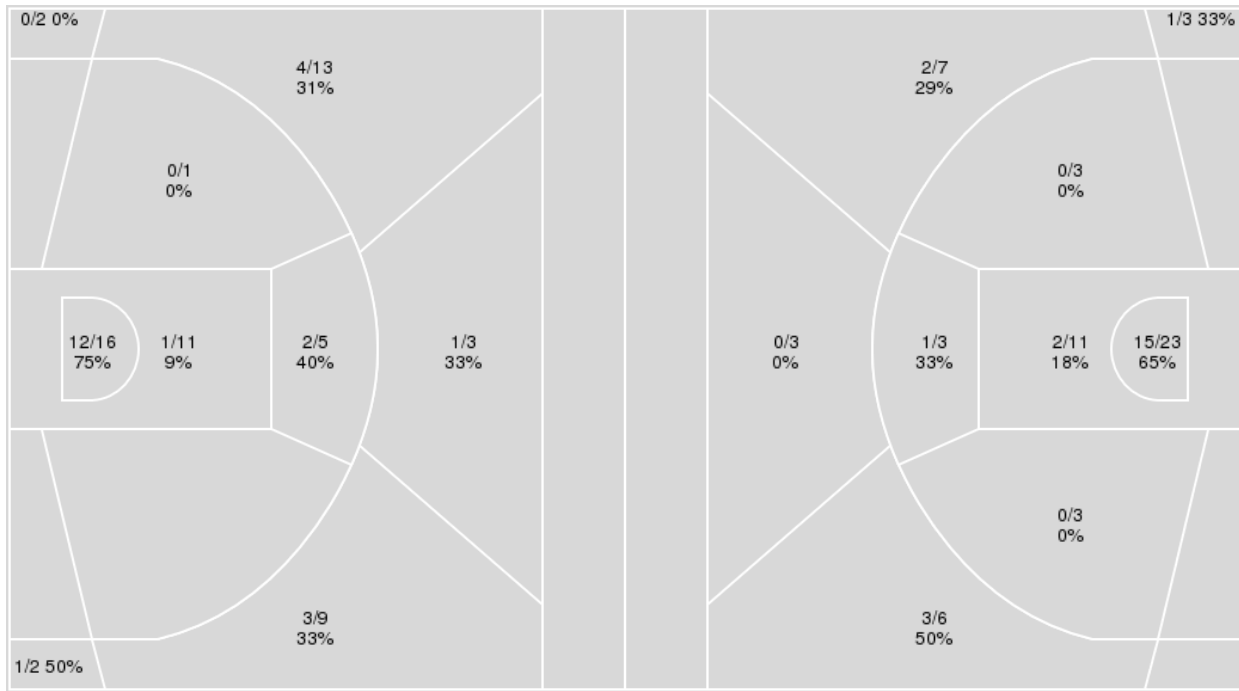

Wisconsin at Kansas

11/24/22 Atlantis Resort - Imperial Arena, Paradise Island
2022 Bad Boy Mowers Battle 4 Atlantis

Officials: Mike Roberts, Raymie Styons, Bret Smith

{ Players => 0, 1, 3, 4, 5, 10, 11, 12, 13, 15, 20, 21, 22, 23, 24, 31, 35; }
FG Types => All; Results => All;

{ Players => 0, 2, 3, 4, 5, 10, 11, 12, 13, 14, 15, 21, 22, 23, 30, 35; } FG
Types => All; Results => All;

Kansas

Wisconsin

Kansas	M/A	%
Field Goals	24/62	39
2 Points	15/33	45
3 Points	9/29	31
Free Throws	12/21	57

Wisconsin	M/A	%
Field Goals	24/62	39
2 Points	18/43	42
3 Points	6/19	32
Free Throws	14/19	74