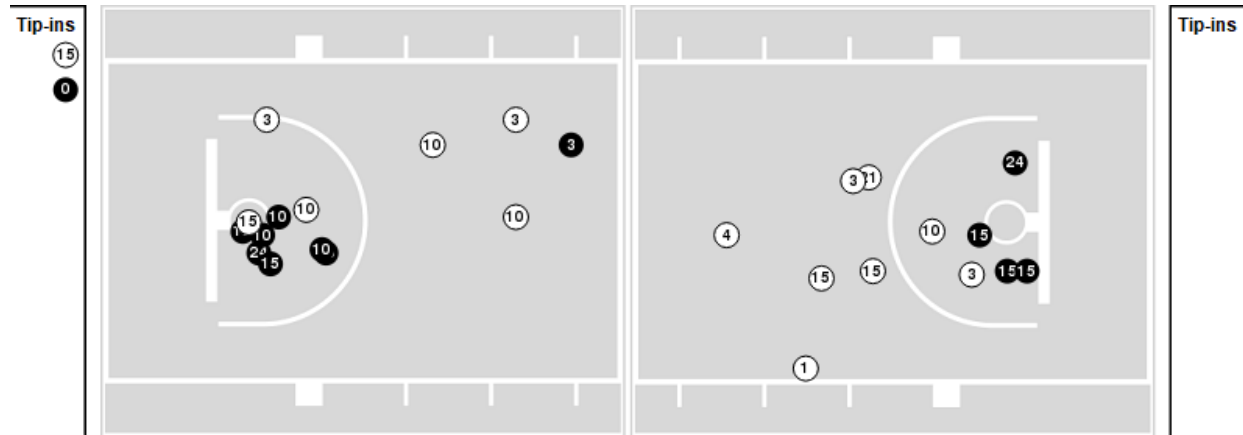

Blow Up Chart

● Made ○ Missed N - Player Number

Kansas	M/A	%
Field Goals	24/62	39
2 Points	15/33	45
3 Points	9/29	31
Free Throws	12/21	57

Kansas	M/A	%
Points in the Paint	26 (13 / 27)	48
Fast Break Points	7 (4/9)	44
Second Chance Points	11 (5/14)	36
Effective FG%	46