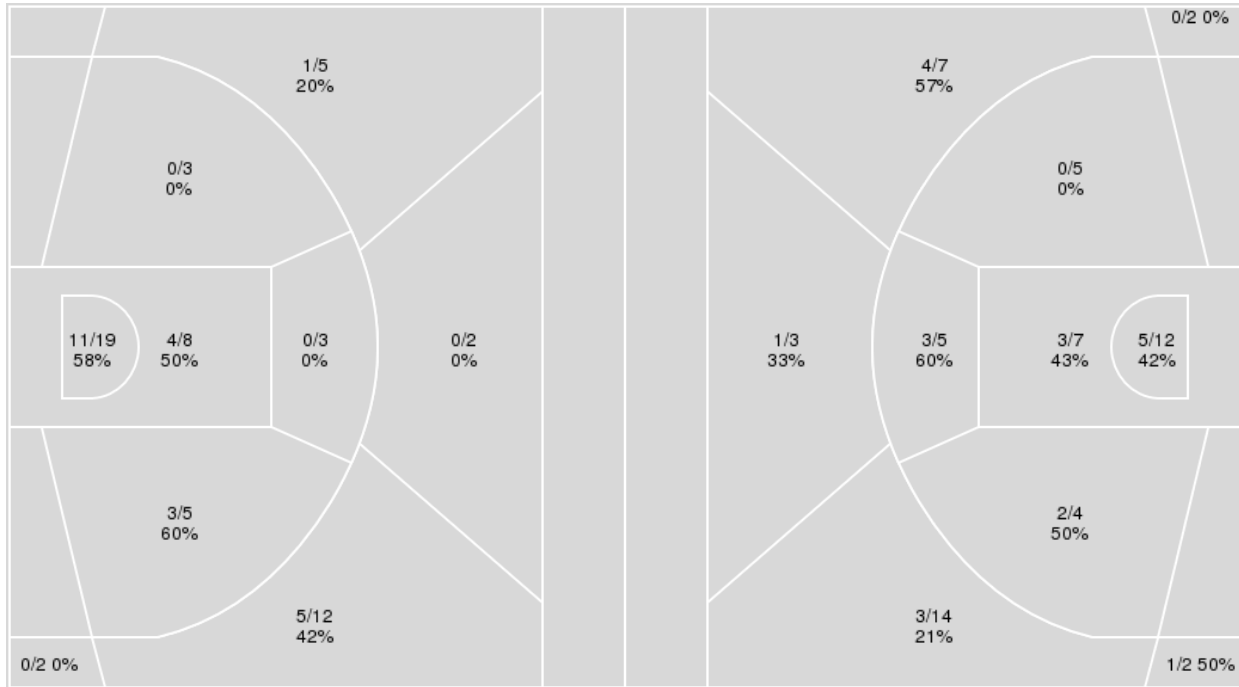

Jacksonville at Kansas

11/09/22 Allen Fieldhouse, Lawrence
2022-23 Women's Basketball

Officials: Lisa Jones, Cameron Inouye, Maggie Tieman

{ Players => 0, 1, 4, 10, 11, 12, 13, 14, 15, 22, 23, 24, 25, 33, 45; } FG { Players => All; } FG Types => All; Results => All;
Types => All; Results => All;

Kansas

Jacksonville

Kansas	M/A	%
Field Goals	24/59	41
2 Points	18/38	47
3 Points	6/21	29
Free Throws	18/25	72

Jacksonville	M/A	%
Field Goals	22/61	36
2 Points	13/33	39
3 Points	9/28	32
Free Throws	8/10	80