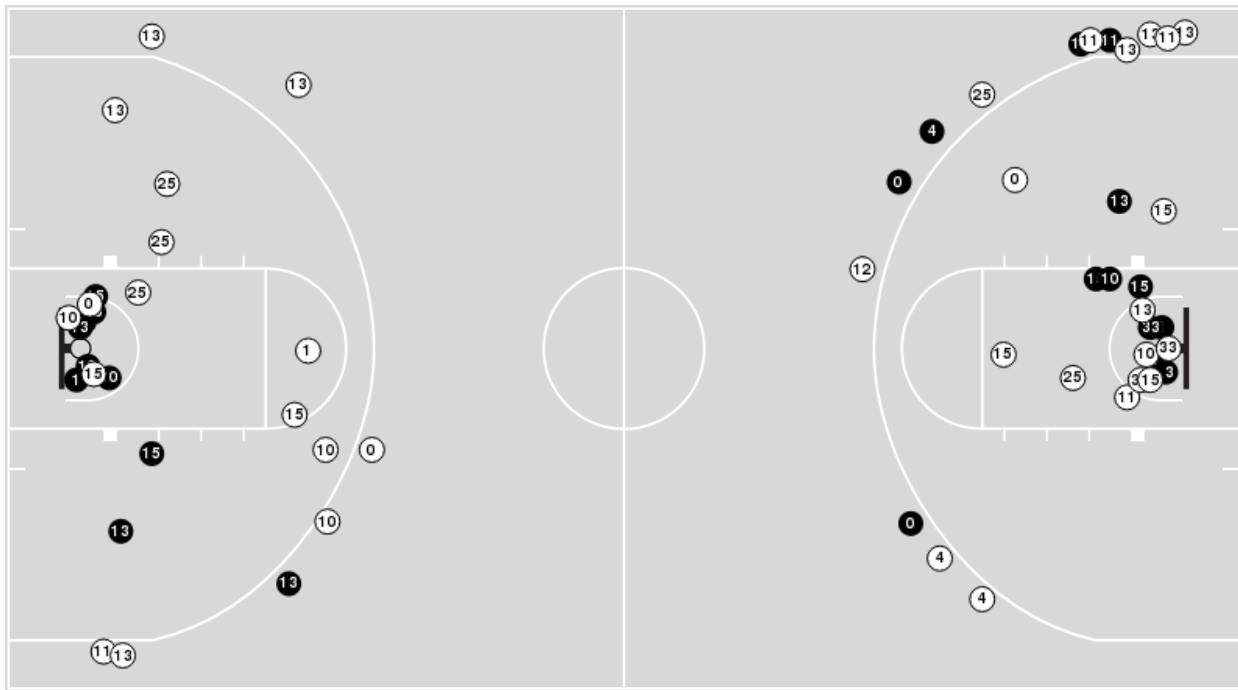

Players => 0, 1, 4, 10, 11, 12, 13, 14, 15, 22, 23, 24, 25, 33, 45FG Types=>AllResults=>All

Kansas

All Field Goals