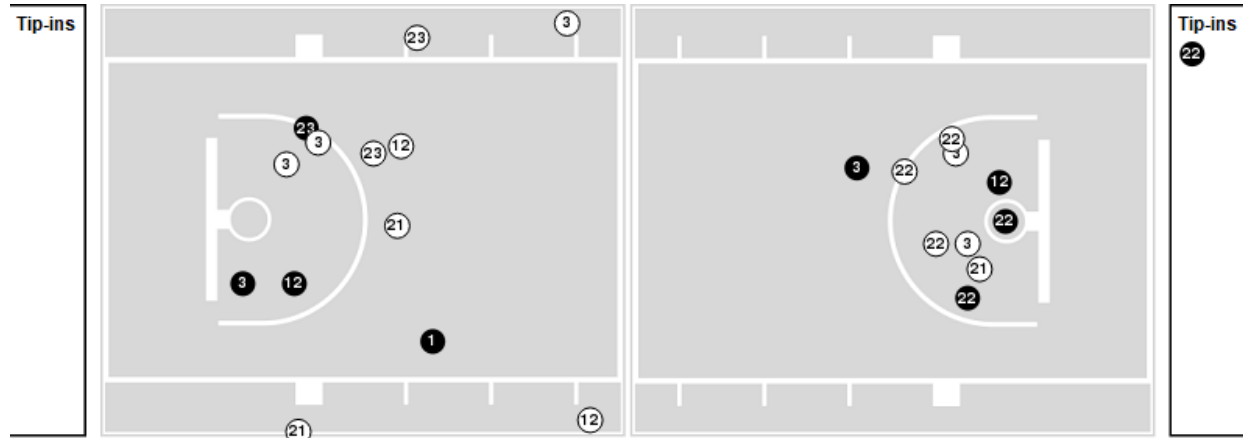

Blow Up Chart

● Made   ○ Missed   N - Player Number

Jacksonville	M/A	%
Field Goals	22/61	36
2 Points	13/33	39
3 Points	9/28	32
Free Throws	8/10	80

Jacksonville	M/A	%
Points in the Paint	16 (8 / 19)	42
Fast Break Points	8 (5/5)	100
Second Chance Points	9 (5/9)	56
Effective FG%	43