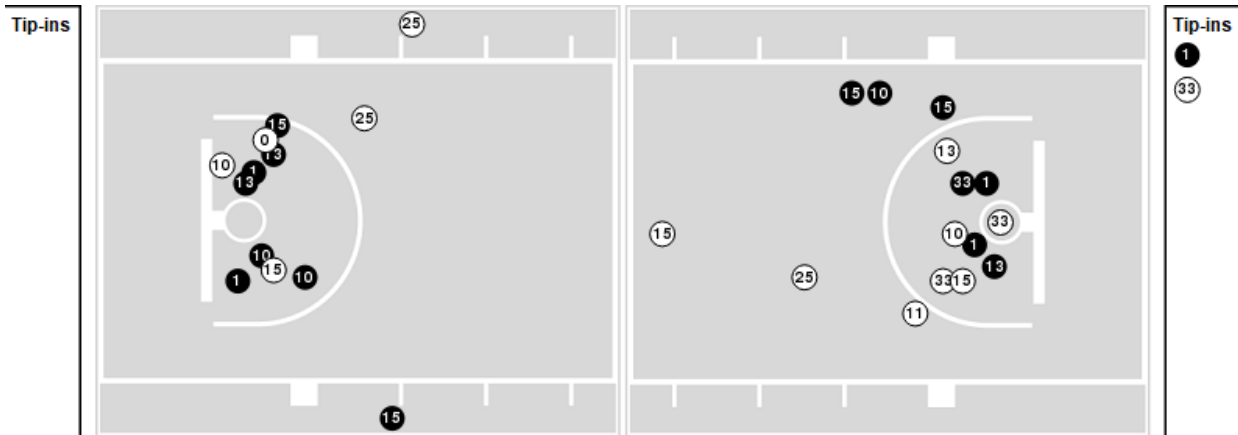

Blow Up Chart

● Made ○ Missed N - Player Number

Kansas	M/A	%
Field Goals	24/59	41
2 Points	18/38	47
3 Points	6/21	29
Free Throws	18/25	72

Kansas	M/A	%
Points in the Paint	30 (15 / 27)	56
Fast Break Points	16 (9/10)	90
Second Chance Points	12 (8/16)	50
Effective FG%	46