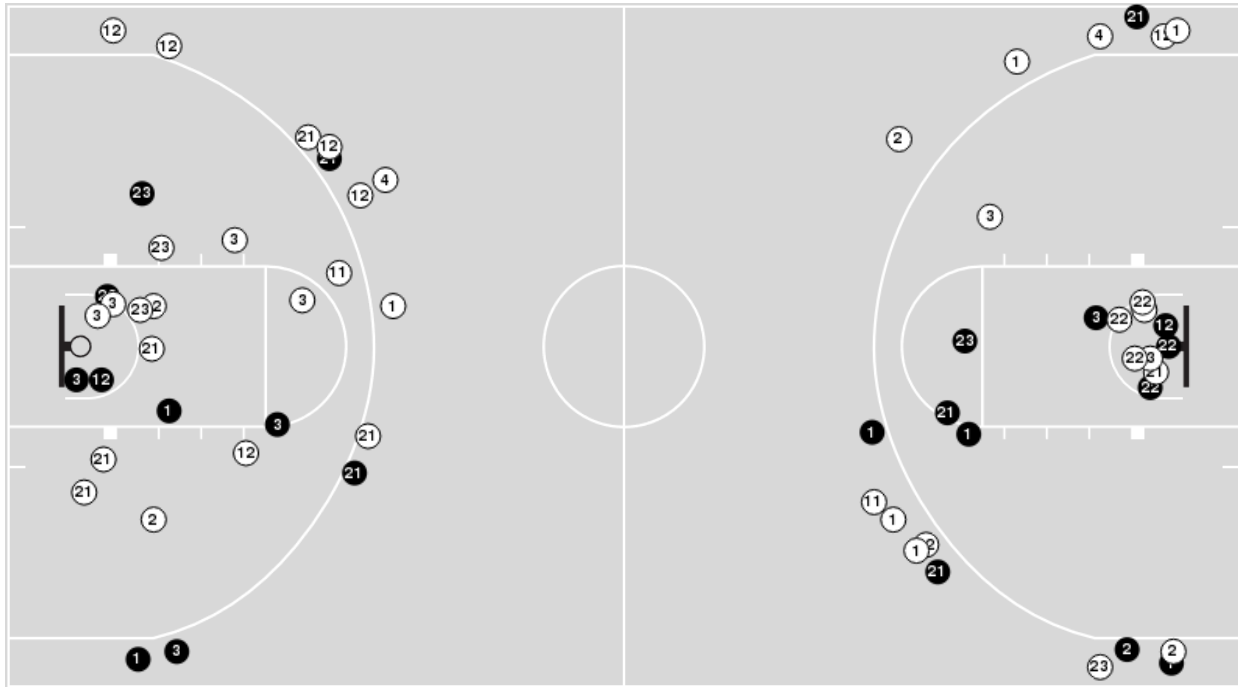

Officials: Lisa Jones, Cameron Inouye, Maggie Tieman

Players => AllFG Types=>AllResults=>All
Jacksonville

All Field Goals